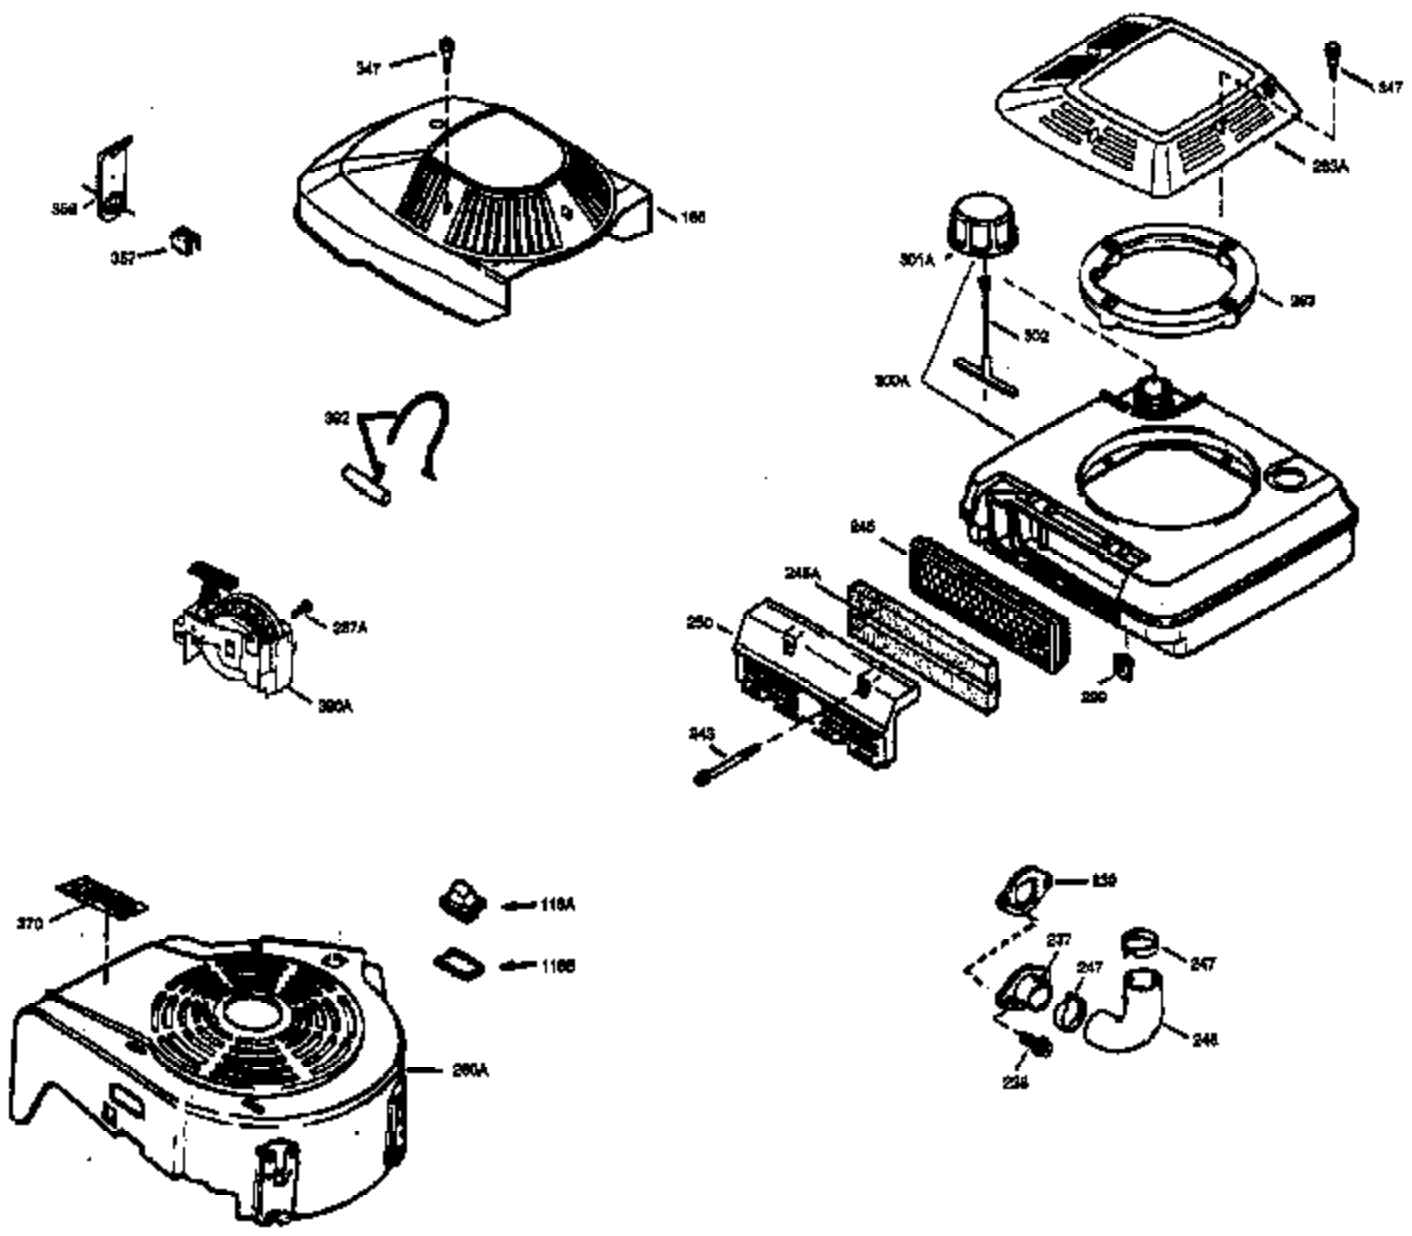

ILLUSTRATION SHOWS TYPICAL PARTS ONLY. ORDER BY PART NUMBER. PARTS NOT LISTED ARE SUPPLIED BY OEM.
VIEW 2 OF 3

Ref #	Part Number	Qty	Description
238	650932	2	Screw, 10-32 x 49/64"
239	34338	1	* Air Cleaner Gasket
245	35066	1	Air Cleaner Filter
250	35065	1	Air Cleaner Cover
354	35025	1	Staple
357	34985	1	Starter Rope Retainer
370	36260	1	Primer Decal