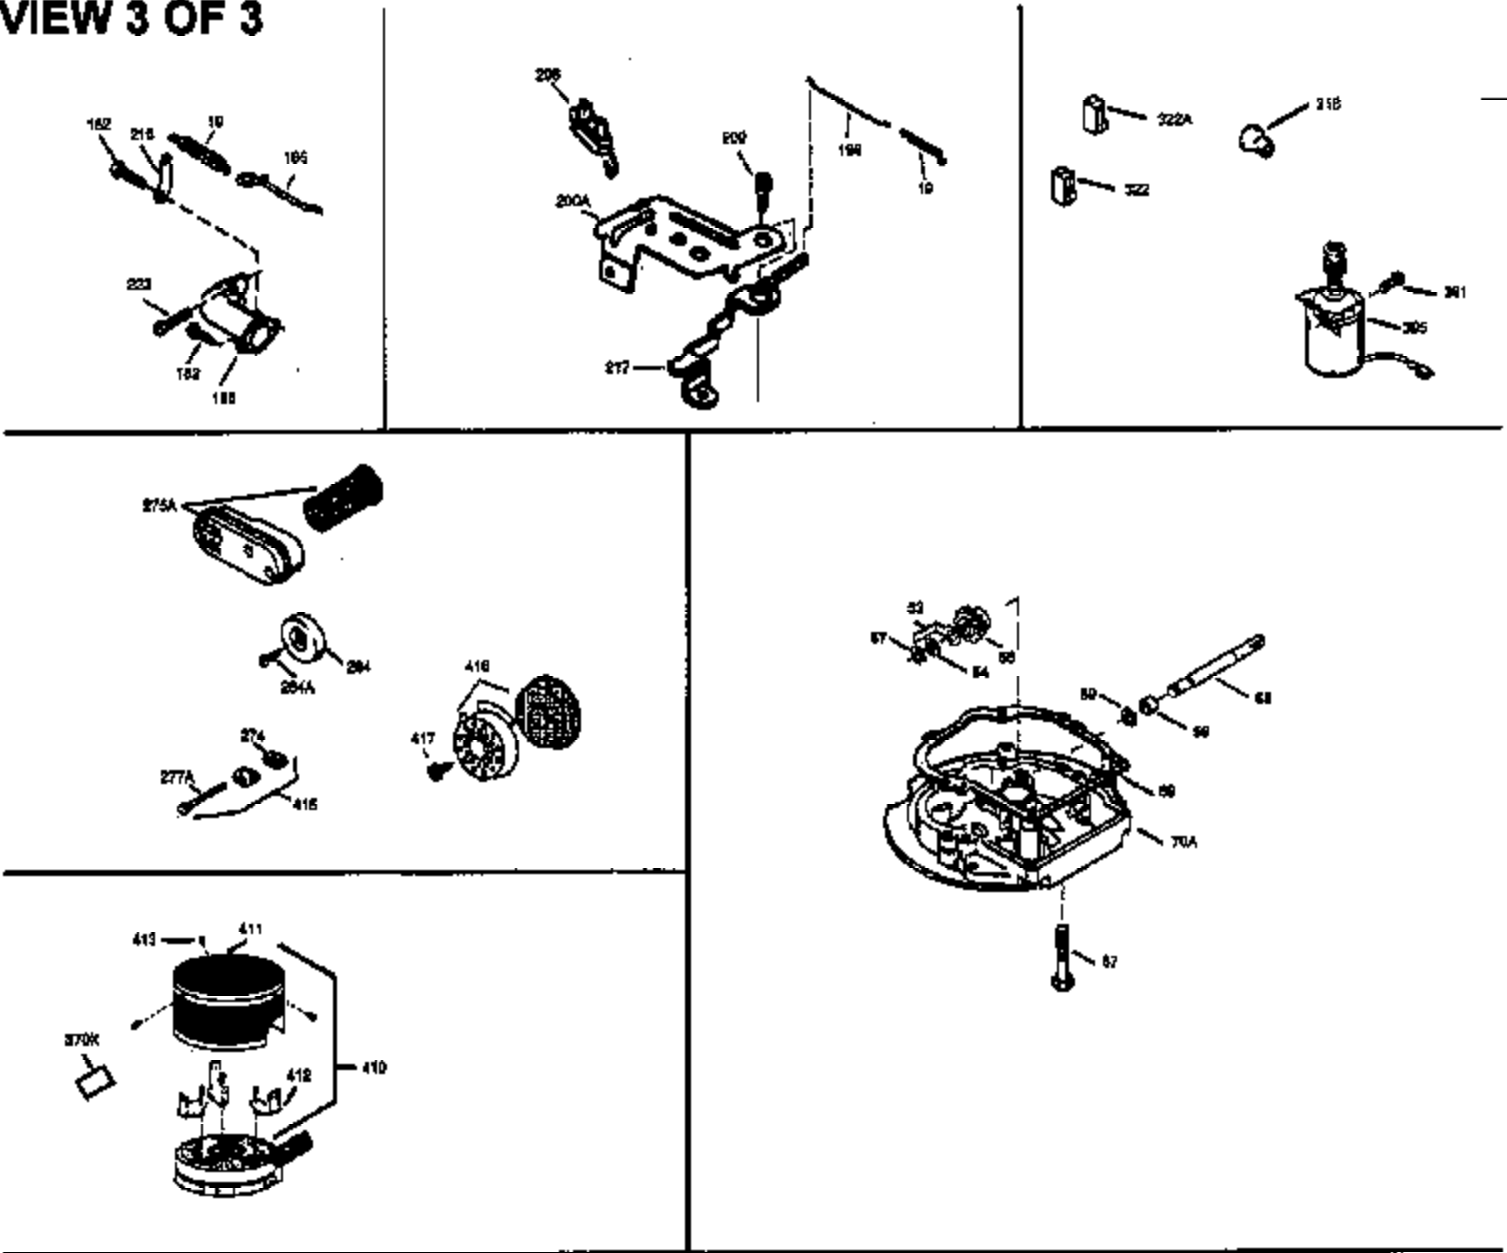

ILLUSTRATION SHOWS TYPICAL PARTS ONLY. ORDER BY PART NUMBER. PARTS NOT LISTED ARE SUPPLIED BY OEM.

VIEW 3 OF 3

Ref #	Part Number	Qty	Description
19	31361	1	Extension Spring
69	35261	1	* Mounting Flange Gasket
182	6201	2	Screw, 1/4-28 x 7/8"
185	31384A	1	Intake Pipe (Incl. 224)
186	34337	1	Governor Link
209	30200	2	Screw, 10-24 x 9/16"
223	650451	2	Screw, 1/4-20 x 1"
238	650932	2	Screw, 10-32 x 49/64"
239	34338	1	* Air Cleaner Gasket
241	35797	1	Air Cleaner Collar
245	35066	1	Air Cleaner Filter
250	35065	1	Air Cleaner Cover
354	35025	1	Staple