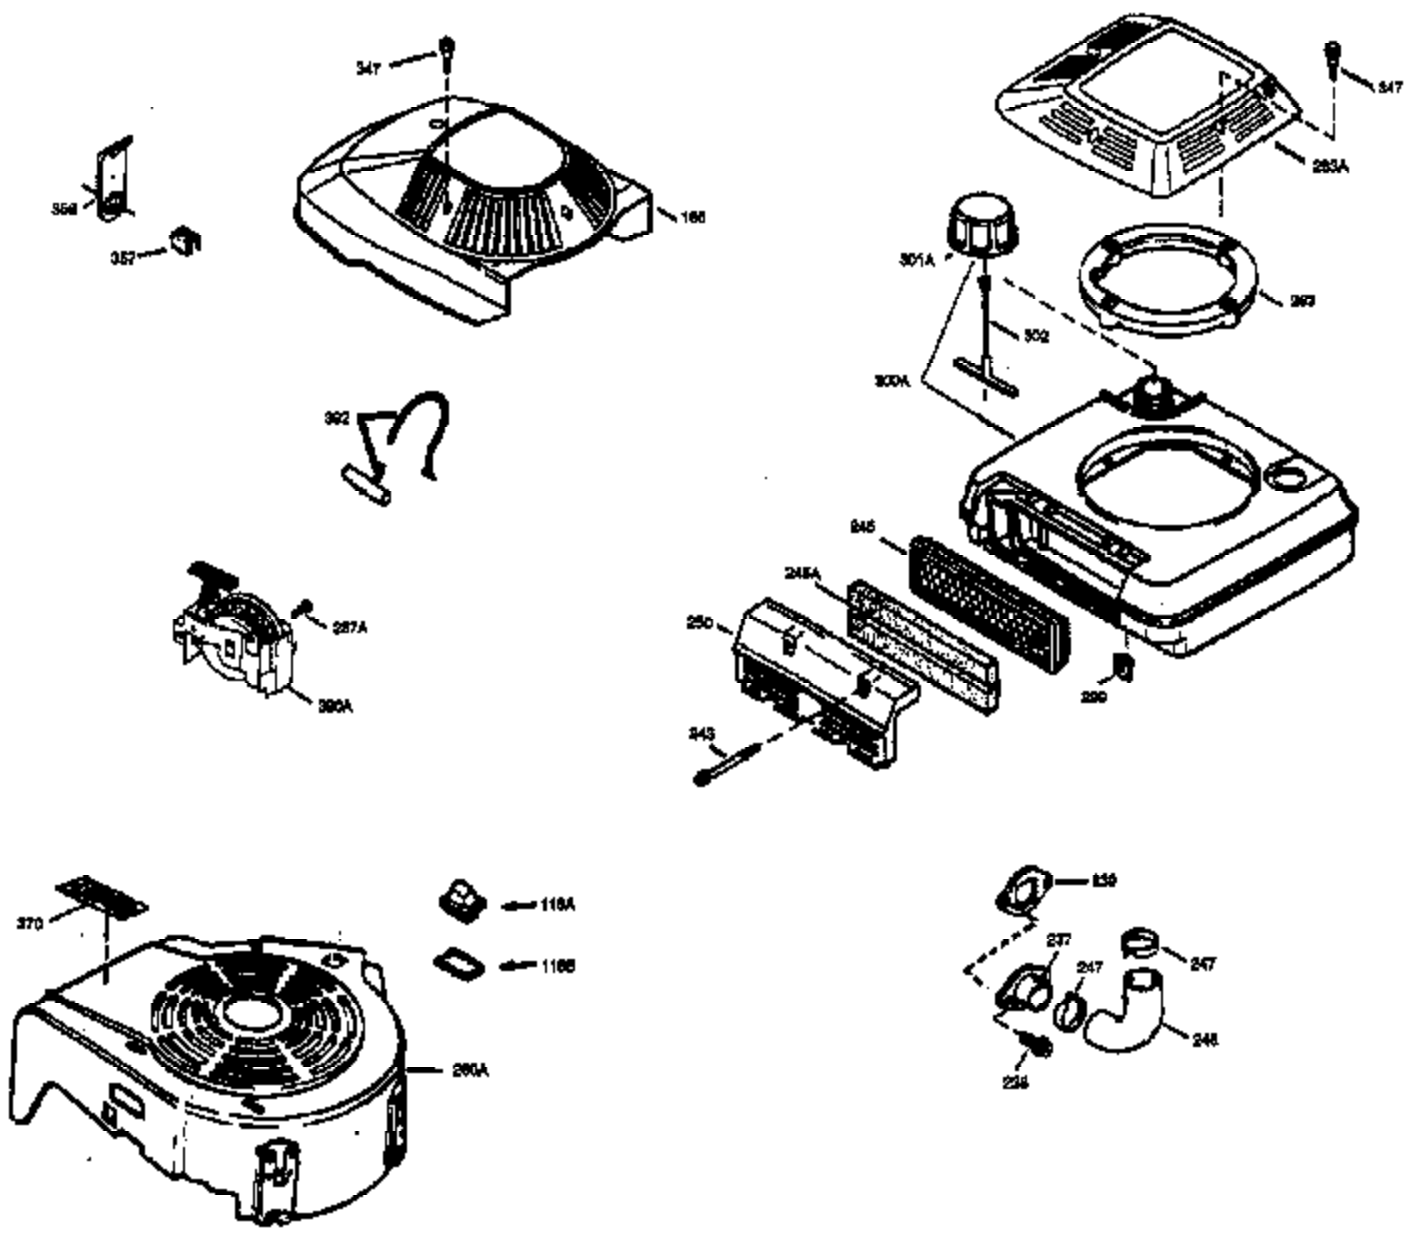

ILLUSTRATION SHOWS TYPICAL PARTS ONLY. ORDER BY PART NUMBER. PARTS NOT LISTED ARE SUPPLIED BY OEM.
VIEW 2 OF 3

Ref #	Part Number	Qty	Description
238	650932	2	Screw, 10-32 x 49/64"
239	34338	1	* Air Cleaner Gasket
245	35066	1	Air Cleaner Filter
250	35065	1	Air Cleaner Cover
354	35025	1	Staple
357	34985	1	Starter Rope Retainer
370	34144	1	Primer Decal