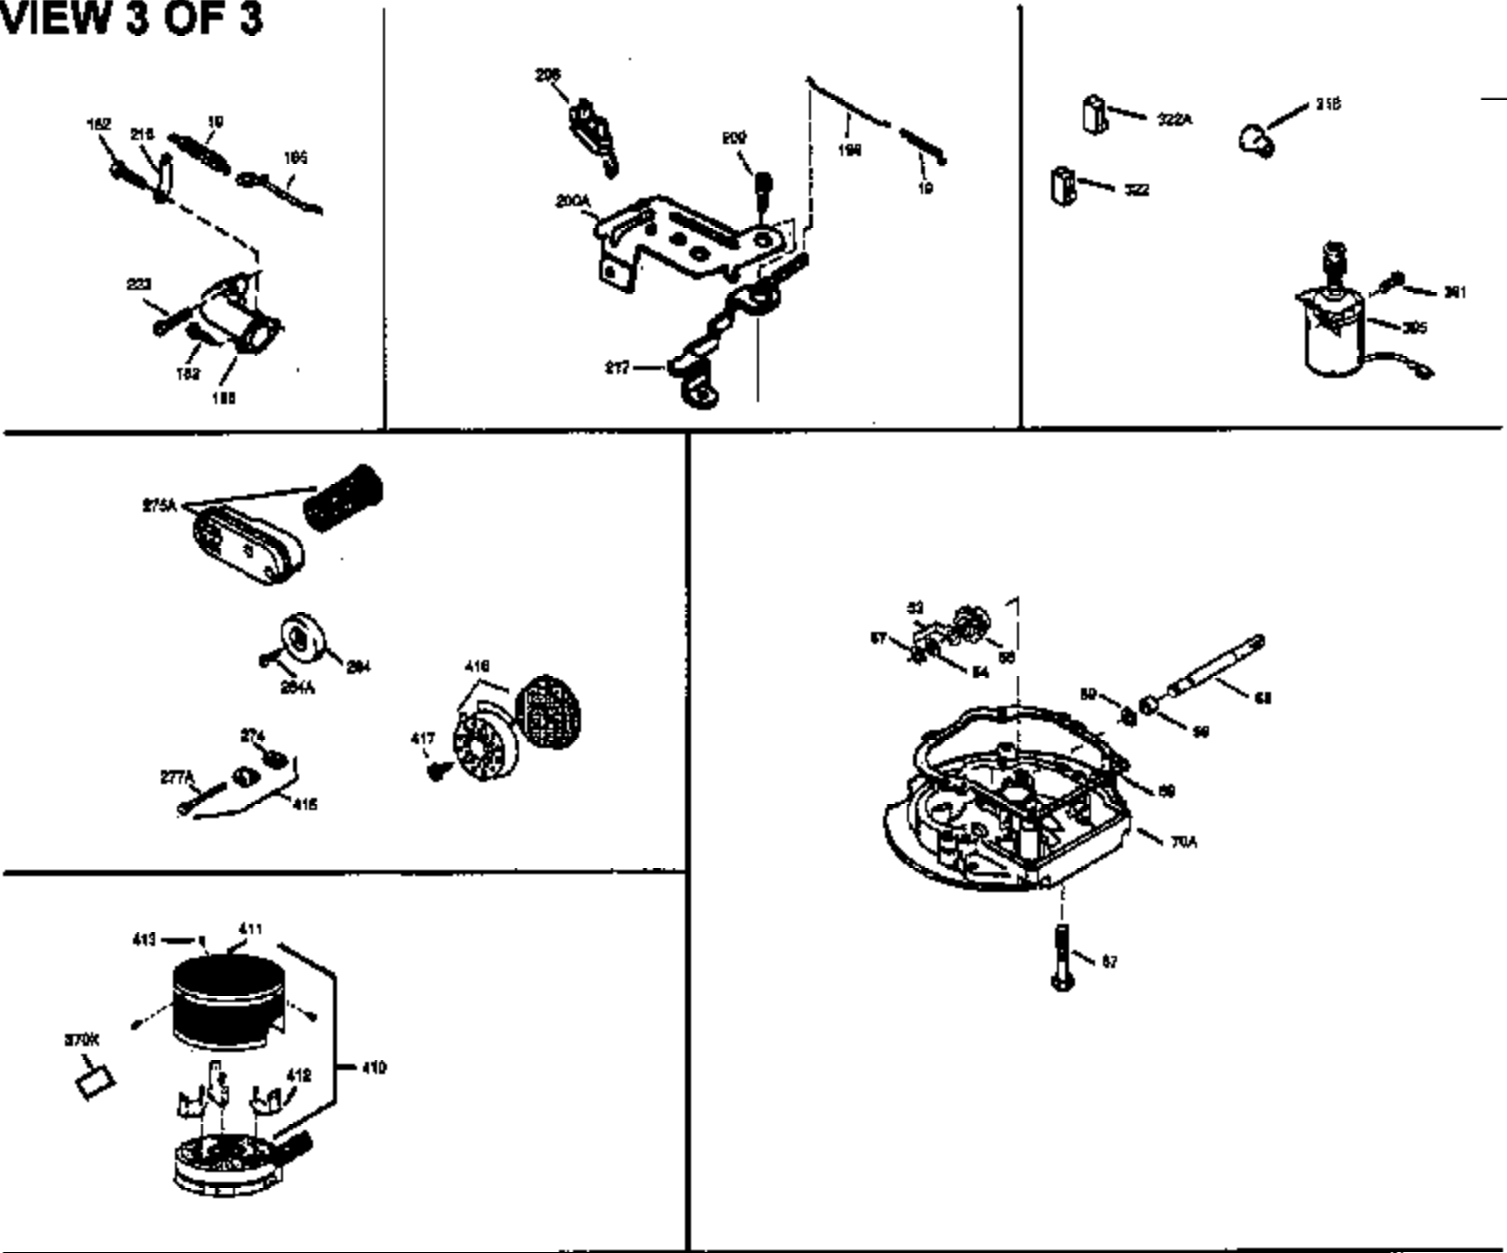

ILLUSTRATION SHOWS TYPICAL PARTS ONLY. ORDER BY PART NUMBER. PARTS NOT LISTED ARE SUPPLIED BY OEM.

VIEW 3 OF 3

Ref #	Part Number	Qty	Description
19	31361	1	Extension Spring
53	31745	1	Tang Washer
54	31787	1	Washer
55	33774	1	P.T.O. Shaft
56	33401	1	R.H. Worm Gear
57	31749	1	Retaining Ring
58	31744	1	Oil Seal
59	31747	1	Washer
69	35261	1	* Mounting Flange Gasket
87	650492	1	Screw, 1/4-20 x 2-1/4"
182	6201	2	Screw, 1/4-28 x 7/8"
185	31384A	1	Intake Pipe (Incl. 224)
186	34337	1	Governor Link
209	30200	2	Screw, 10-24 x 9/16"
223	650451	2	Screw, 1/4-20 x 1"
238	650932	2	Screw, 10-32 x 49/64"
239	34338	1	* Air Cleaner Gasket
241	35797	1	Air Cleaner Collar
245	35066	1	Air Cleaner Filter
250	35065	1	Air Cleaner Cover
354	35025	1	Staple