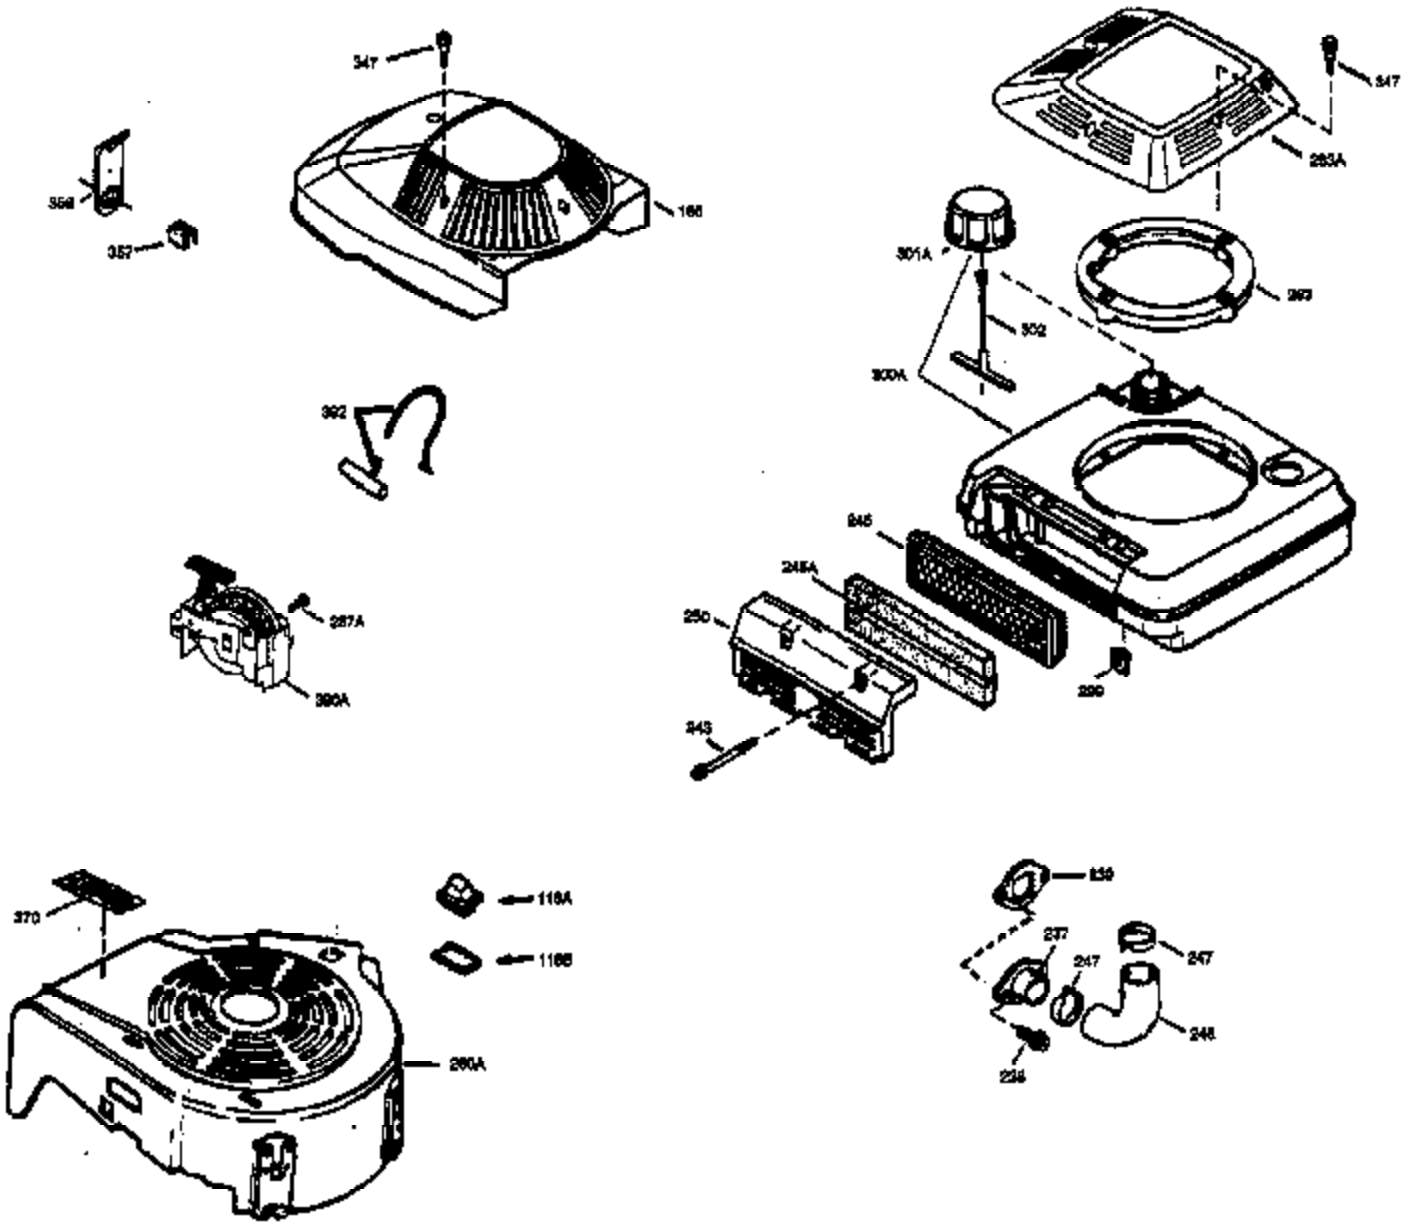

ILLUSTRATION SHOWS TYPICAL PARTS ONLY. ORDER BY PART NUMBER. PARTS NOT LISTED ARE SUPPLIED BY OEM.
VIEW 2 OF 3

Ref #	Part Number	Qty	Description
238	650932	2	Screw, 10-32 x 49/64"
239	34338	1	* Air Cleaner Gasket
245	35066	1	Air Cleaner Filter
250	35065	1	Air Cleaner Cover
354	35025	1	Staple
357	34985	1	Starter Rope Retainer
370	36260	1	Primer Decal