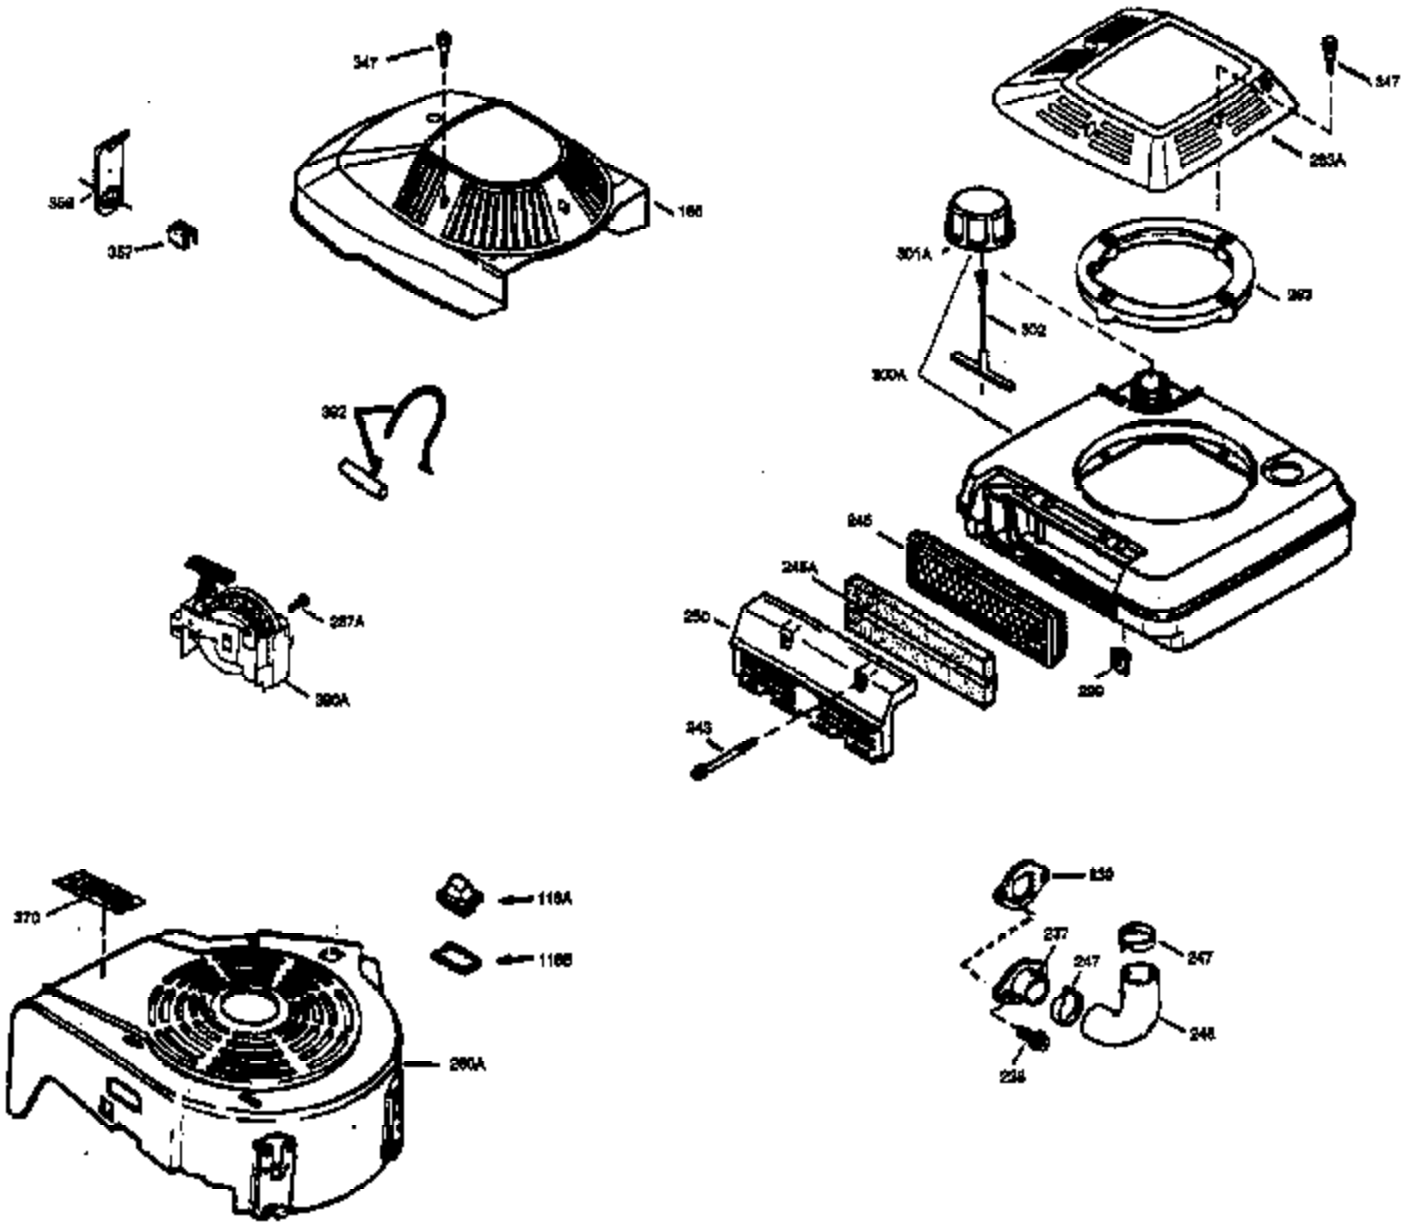

ILLUSTRATION SHOWS TYPICAL PARTS ONLY. ORDER BY PART NUMBER. PARTS NOT LISTED ARE SUPPLIED BY OEM.

VIEW 2 OF 3

Ref #	Part Number	Qty	Description
238	650932	2	Screw, 10-32 x 49/64"
239	34338	1	* Air Cleaner Gasket
245	35066	1	Air Cleaner Filter
250	35065	1	Air Cleaner Cover
354	35025	1	Staple
357	34985	1	Starter Rope Retainer
370	34144	1	Primer Decal