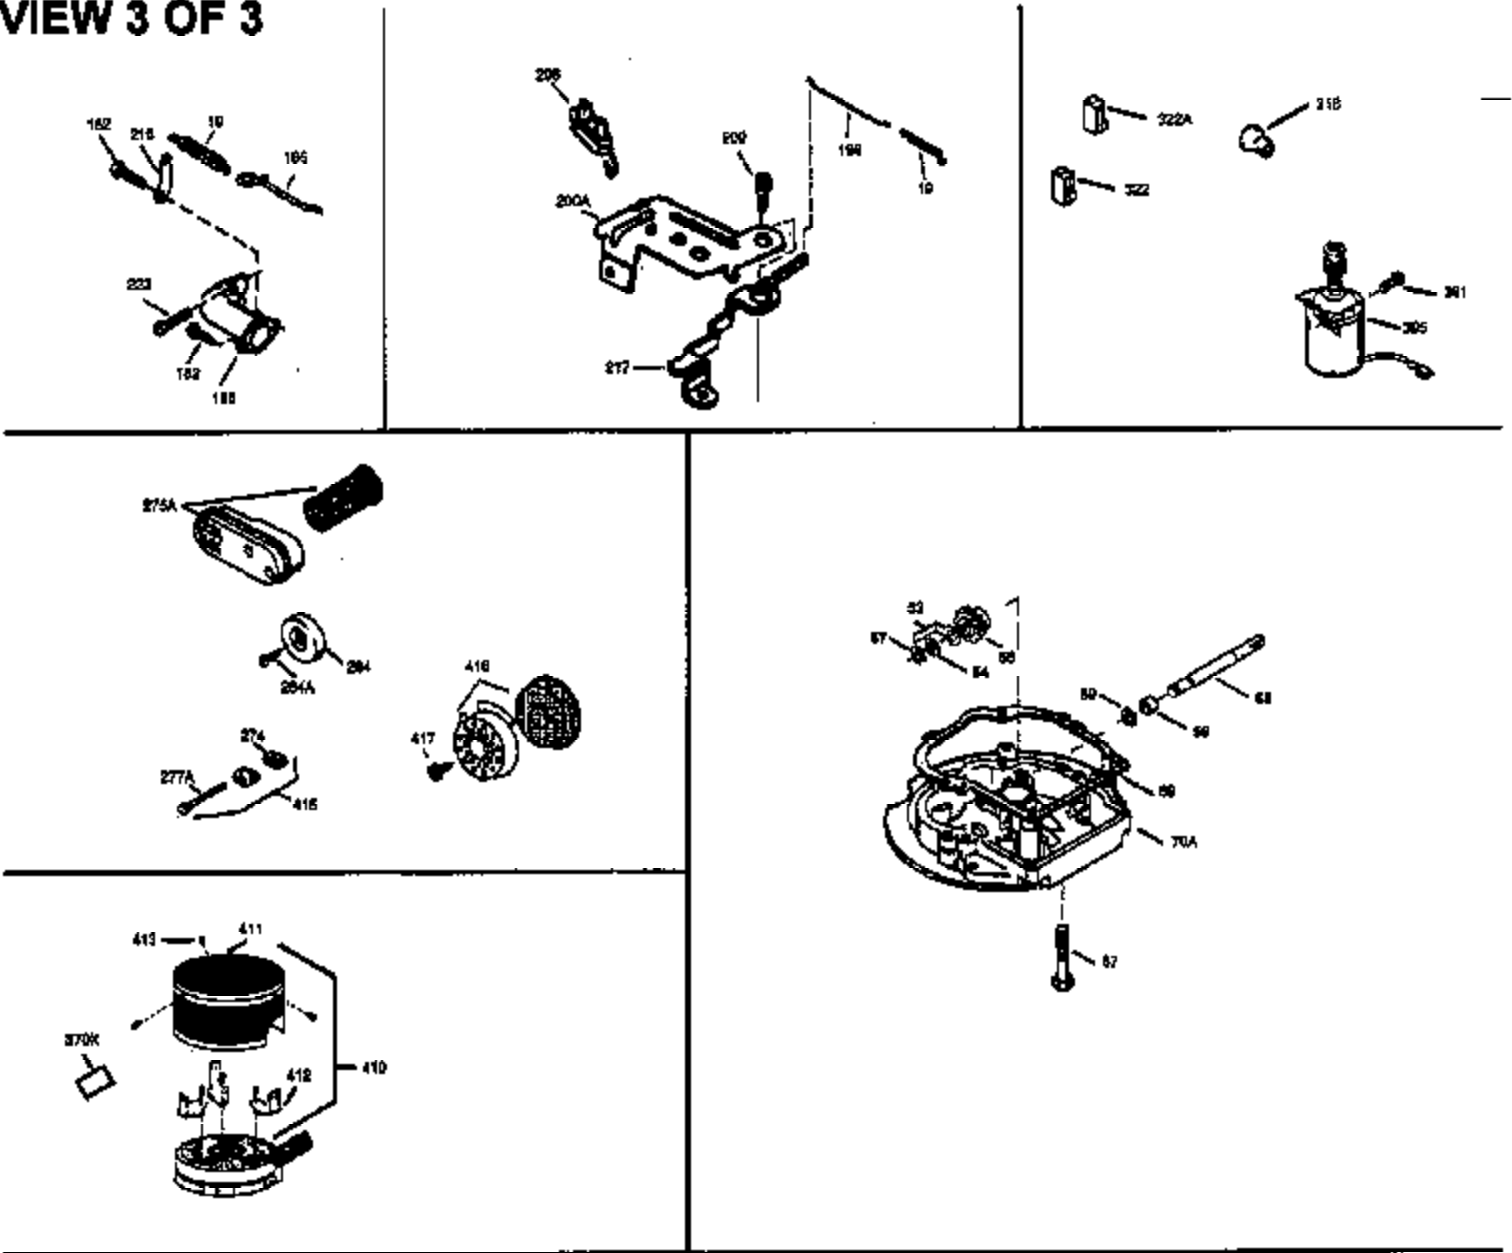

ILLUSTRATION SHOWS TYPICAL PARTS ONLY. ORDER BY PART NUMBER. PARTS NOT LISTED ARE SUPPLIED BY OEM.

VIEW 3 OF 3

Ref #	Part Number	Qty	Description
19	31361	1	Extension Spring
53	31745	1	Washer
54	31787	1	Washer
55	33774	1	P.T.O. Shaft
56	33401	1	R.H. Worm Gear
57	31749	1	Retaining Ring
58	31744	1	Oil Seal
59	31747	1	Washer
69	35261	1	* Mounting Flange Gasket
87	650492	1	Screw, 1/4-20 x 2-1/4"
182	6201	2	Screw, 1/4-28 x 7/8"
185	31384A	1	Intake Pipe (Incl. 224)
186	34337	1	Governor Link
209	30200	2	Screw, 10-24 x 9/16"
223	650451	2	Screw, 1/4-20 x 1"
238	650932	2	Screw, 10-32 x 49/64"
239	34338	1	* Air Cleaner Gasket
241	35797	1	Air Cleaner Collar
245	35066	1	Air Cleaner Filter
250	35065	1	Air Cleaner Cover
354	35025	1	Staple