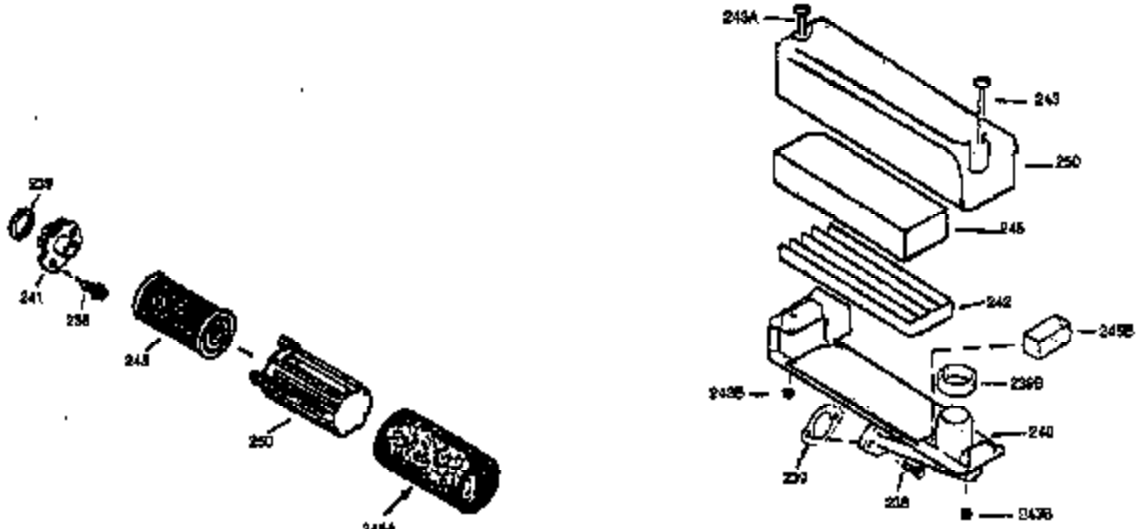

ILLUSTRATION SHOWS TYPICAL PARTS ONLY. ORDER BY PART NUMBER. PARTS NOT LISTED ARE SUPPLIED BY OEM.

VIEW 3 OF 3

Ref #	Part Number	Qty	Description
19	31361	1	Extension Spring
69	35261	1	* Mounting Flange Gasket
182	6201	2	Screw, 1/4-28 x 7/8"
185	31384A	1	Intake Pipe (Incl. 224)
186	34337	1	Governor Link
206	610973	1	Terminal
209	30200	2	Screw, 10-24 x 9/16"
223	650451	2	Screw, 1/4-20 x 1"
238	650806	2	Screw, 10-32 x 5/8"
239	34338	1	* Air Cleaner Gasket
240	34858	1	Air Cleaner Body
245	34340	1	Air Cleaner Filter
250	34341B	1	Air Cleaner Cover