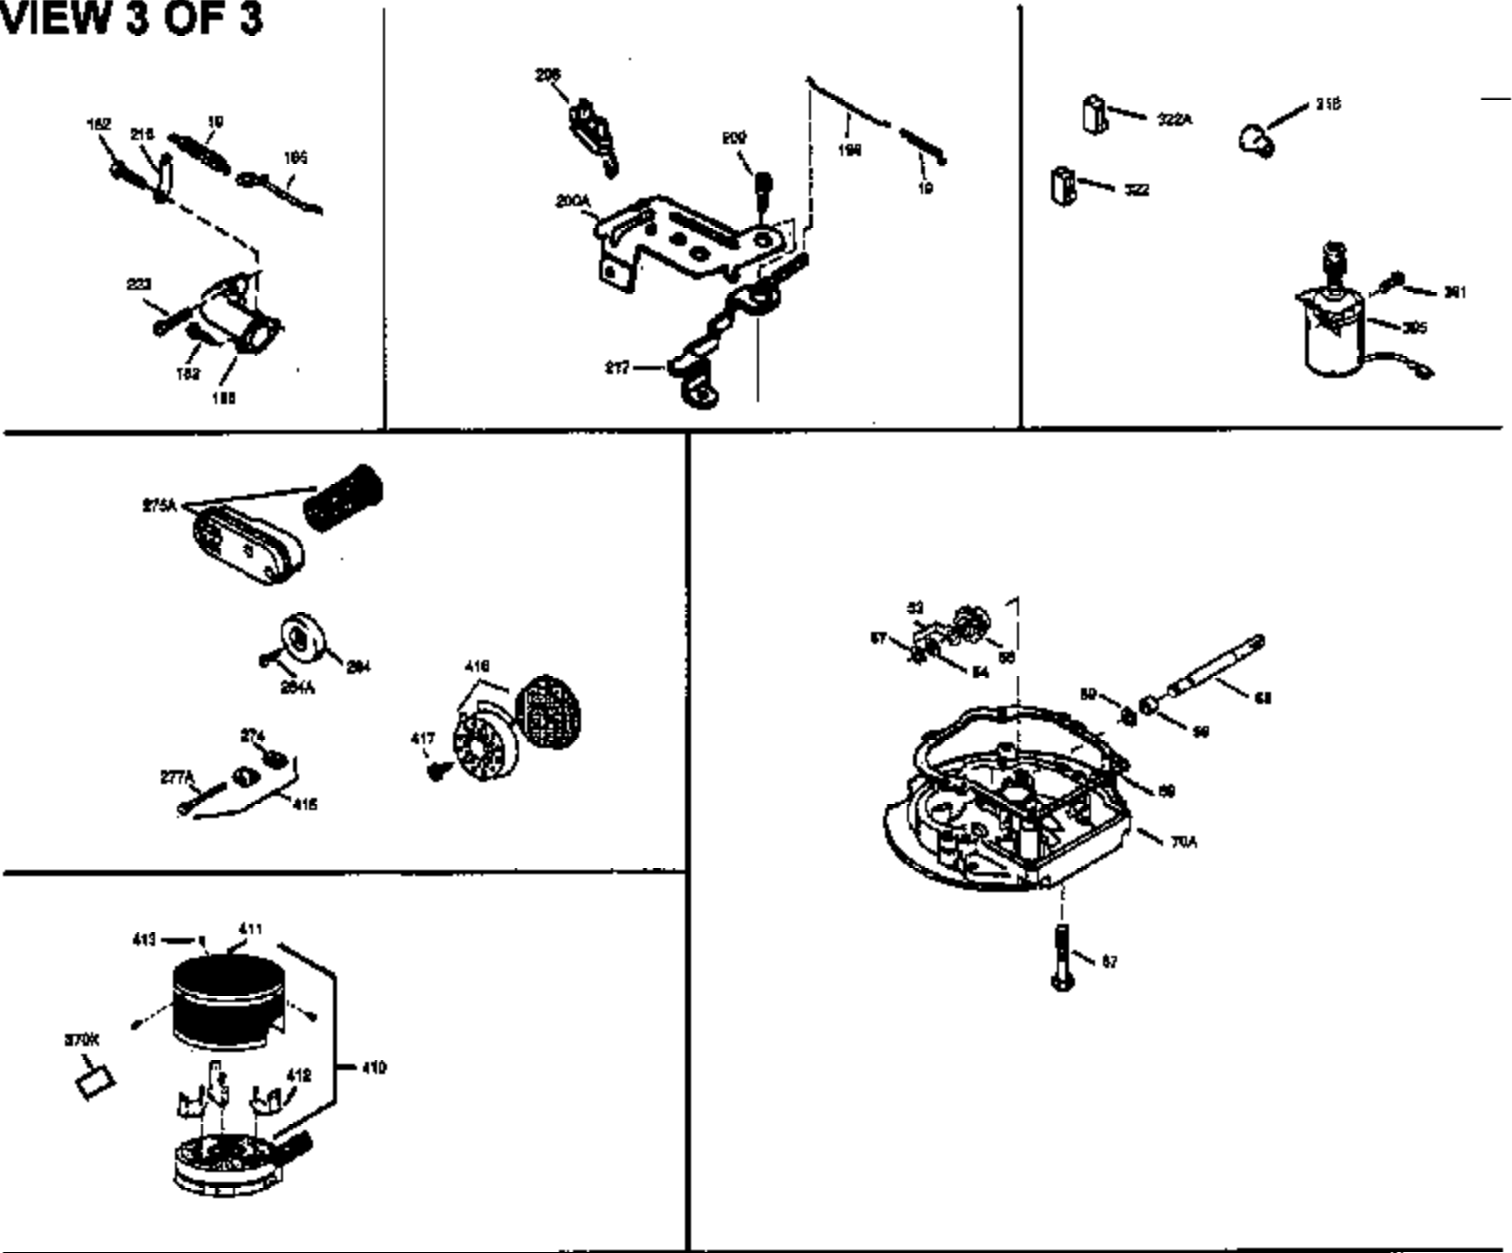

ILLUSTRATION SHOWS TYPICAL PARTS ONLY. ORDER BY PART NUMBER. PARTS NOT LISTED ARE SUPPLIED BY OEM.

VIEW 3 OF 3

Ref #	Part Number	Qty	Description
19	31361	1	Extension Spring
69	35261	1	* Mounting Flange Gasket
182	6201	2	Screw, 1/4-28 x 7/8"
185	31384A	1	Intake Pipe (Incl. 224)
186	34337	1	Governor Link
206	610973	1	Terminal
209	30200	2	Screw, 10-24 x 9/16"
223	650451	2	Screw, 1/4-20 x 1"
238	650806	2	Screw, 10-32 x 5/8"
239	34338	1	* Air Cleaner Gasket
240	34858	1	Air Cleaner Body
245	34340	1	Air Cleaner Filter
250	34341B	1	Air Cleaner Cover