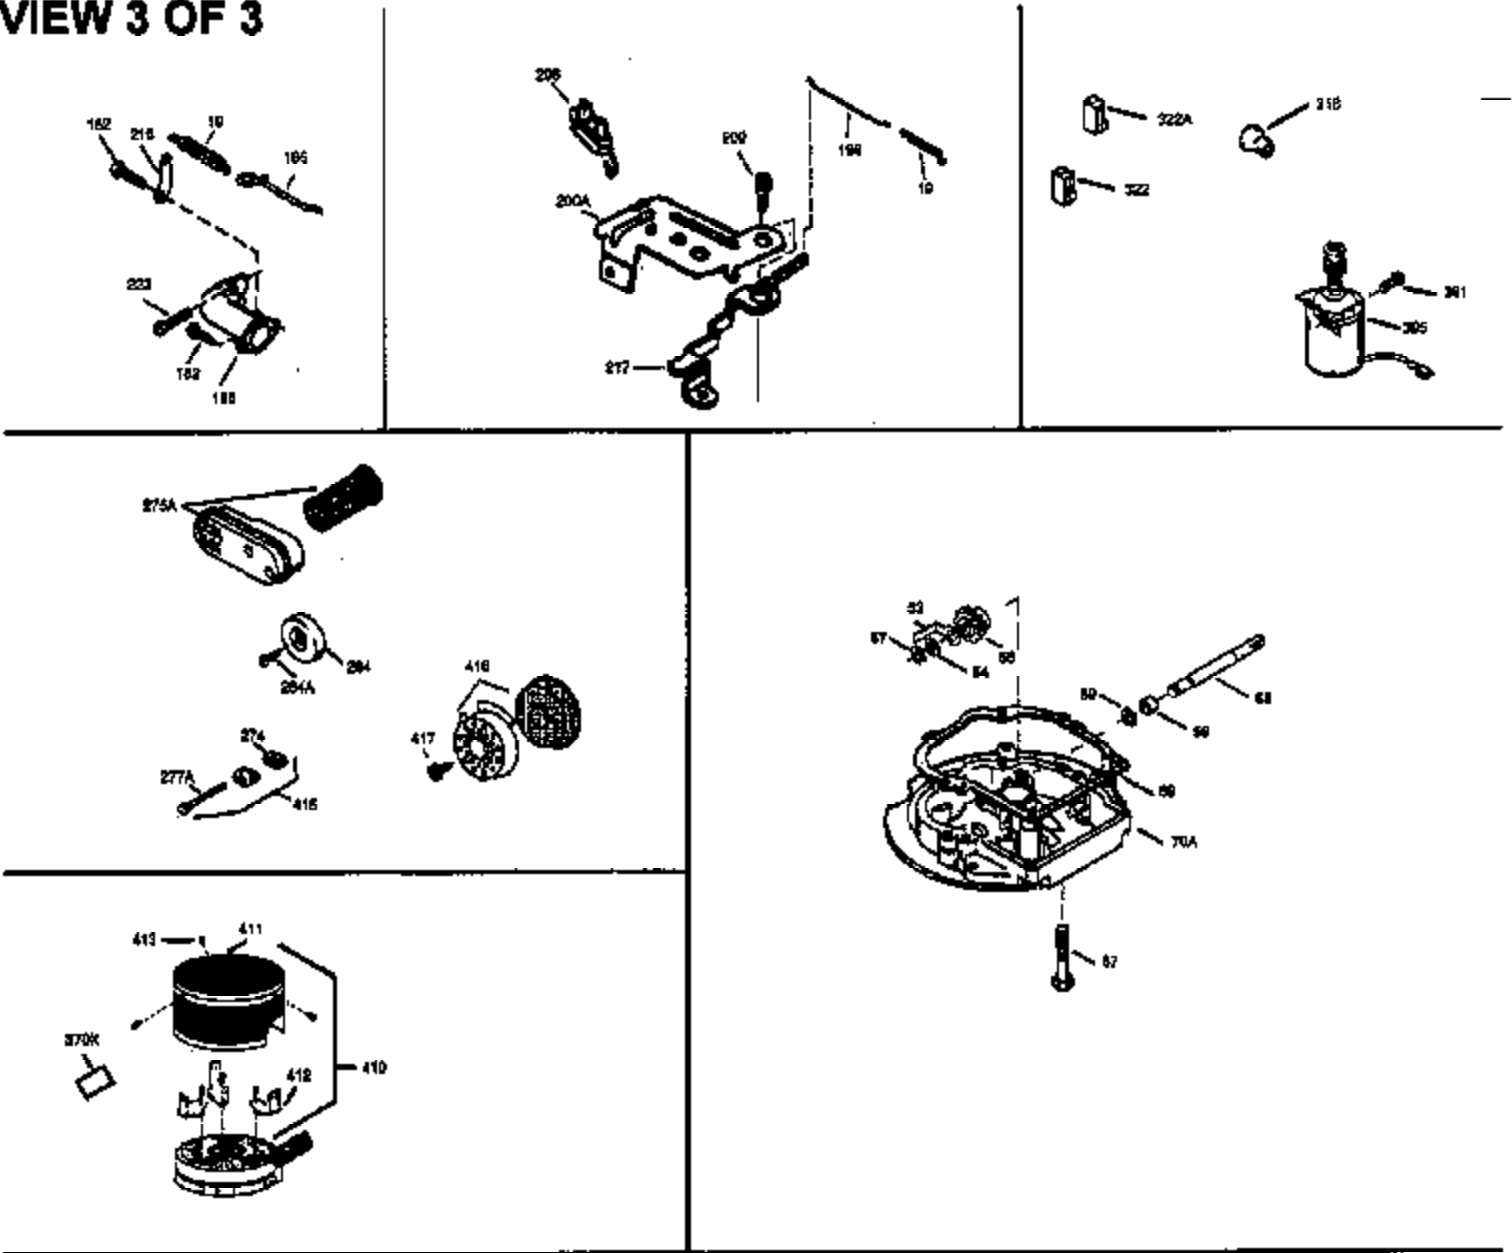

Ref #	Part Number	Qty	Description
149	35390		Seal Assy., Intake valve
238	650806		Screw, 10-32 x 5/8"
239	34338		* Gasket, Air cleaner
246	34340		Element, Air cleaner
246D	35435		Filter, Pre-Air (Optional)
250	34341A		Cover, Air cleaner
300A	34476		Fuel Tank (Incl. 292 & 301)
370G	34387		Decal, Instruction (Optional)
370	550223		Decal, Name

ILLUSTRATION SHOWS TYPICAL PARTS ONLY. ORDER BY PART NUMBER. PARTS NOT LISTED ARE SUPPLIED BY OEM.

VIEW 3 OF 3