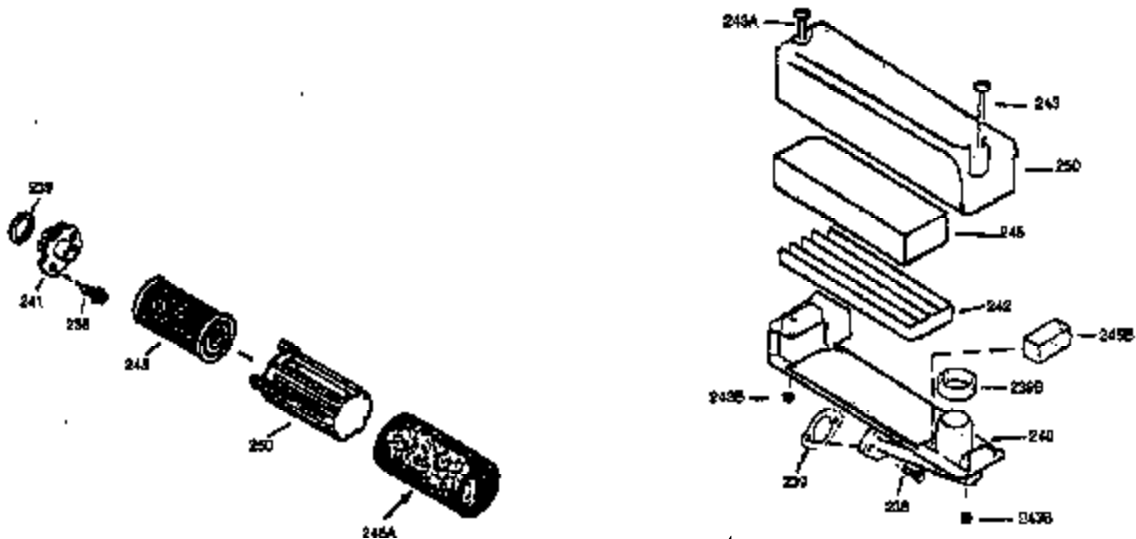

ILLUSTRATION SHOWS TYPICAL PARTS ONLY. ORDER BY PART NUMBER. PARTS NOT LISTED ARE SUPPLIED BY OEM.

VIEW 3 OF 3

Ref #	Part Number	Qty	Description
19	31361	1	Extension Spring
69	35261	1	* Mounting Flange Gasket
182	6201	2	Screw, 1/4-28 x 7/8"
185	31384A	1	Intake Pipe (Incl. 224)
186	34337	1	Governor Link
206	610973	1	Terminal
209	30200	2	Screw, 10-24 x 9/16"
223	650451	2	Screw, 1/4-20 x 1"
238	650806	2	Screw, 10-32 x 5/8"
239	34338	1	* Air Cleaner Gasket
240	34858	1	Air Cleaner Body
245	34340	1	Air Cleaner Filter
250	34341B	1	Air Cleaner Cover