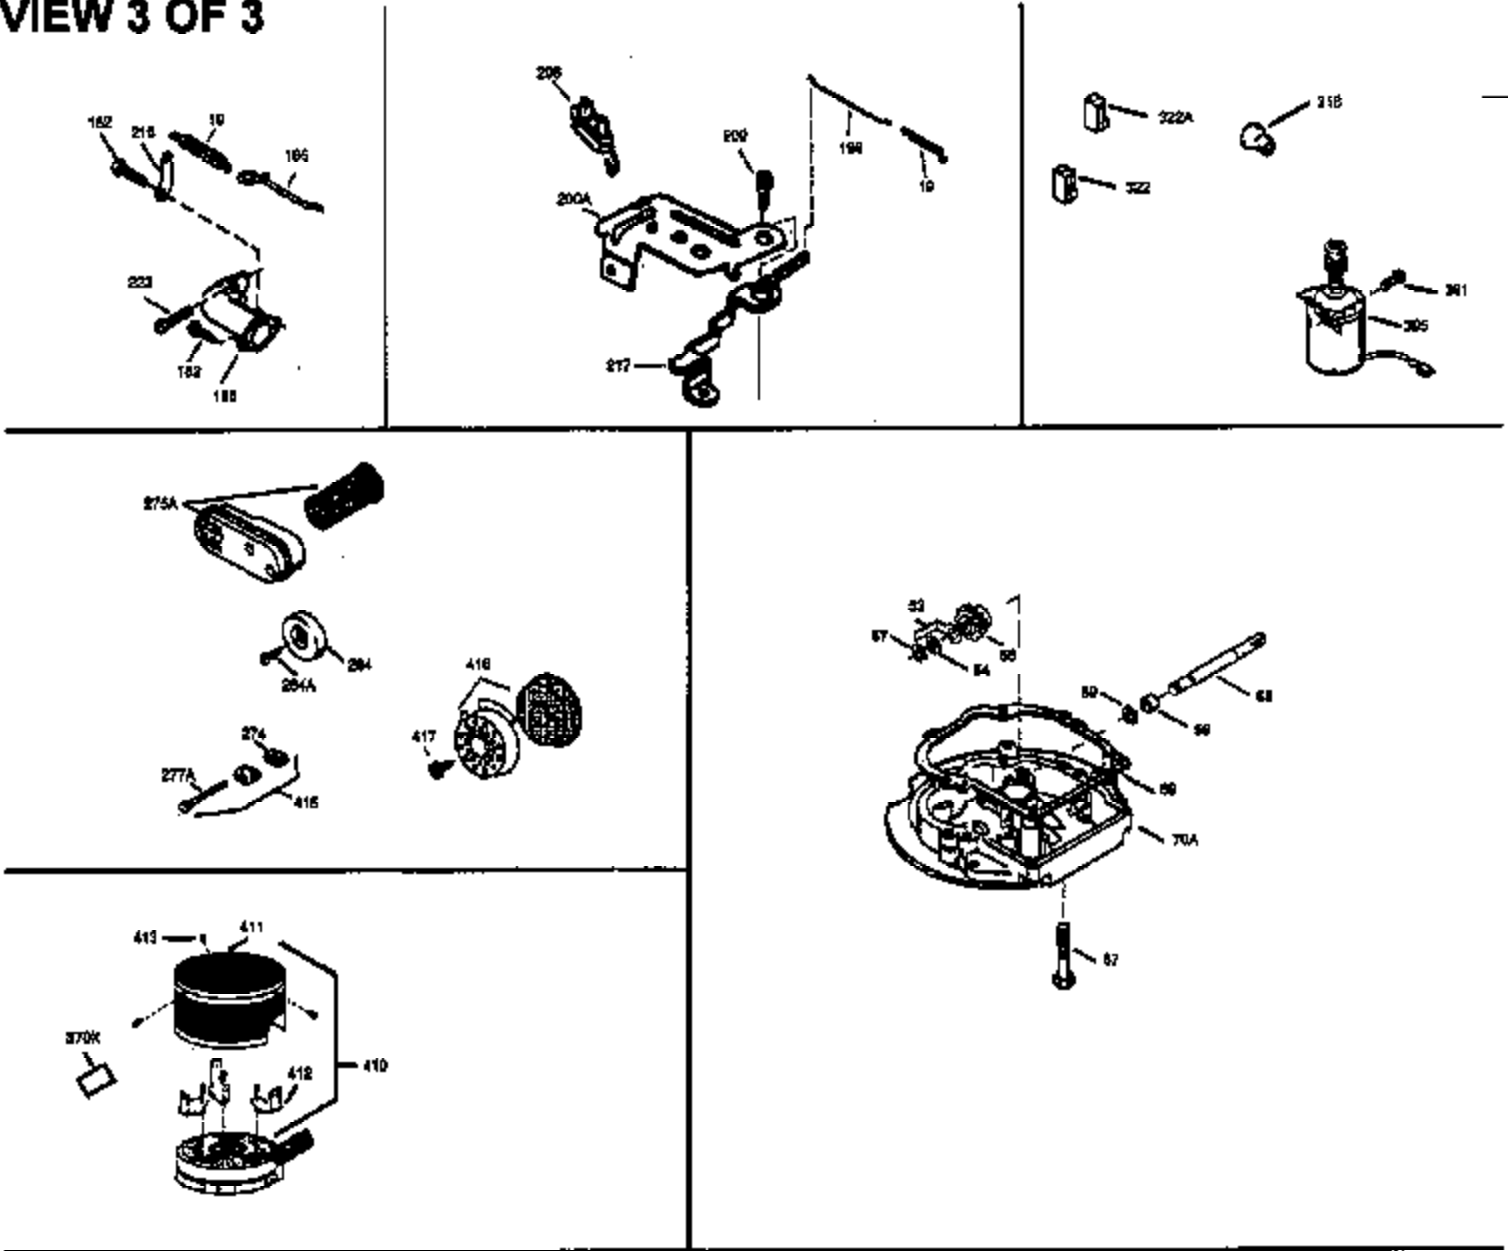

ILLUSTRATION SHOWS TYPICAL PARTS ONLY. ORDER BY PART NUMBER. PARTS NOT LISTED ARE SUPPLIED BY OEM.

VIEW 3 OF 3

Ref #	Part Number	Qty	Description
19	31361	1	Extension Spring
69	35261	1	* Mounting Flange Gasket
182	6201	2	Screw, 1/4-28 x 7/8"
185	31384A	1	Intake Pipe (Incl. 224)
186	34337	1	Governor Link
206	610973	1	Terminal
209	30200	2	Screw, 10-24 x 9/16"
223	650451	2	Screw, 1/4-20 x 1"
238	650806	2	Screw, 10-32 x 5/8"
239	34338	1	* Air Cleaner Gasket
240	34858	1	Air Cleaner Body
245	34340	1	Air Cleaner Filter
250	34341B	1	Air Cleaner Cover