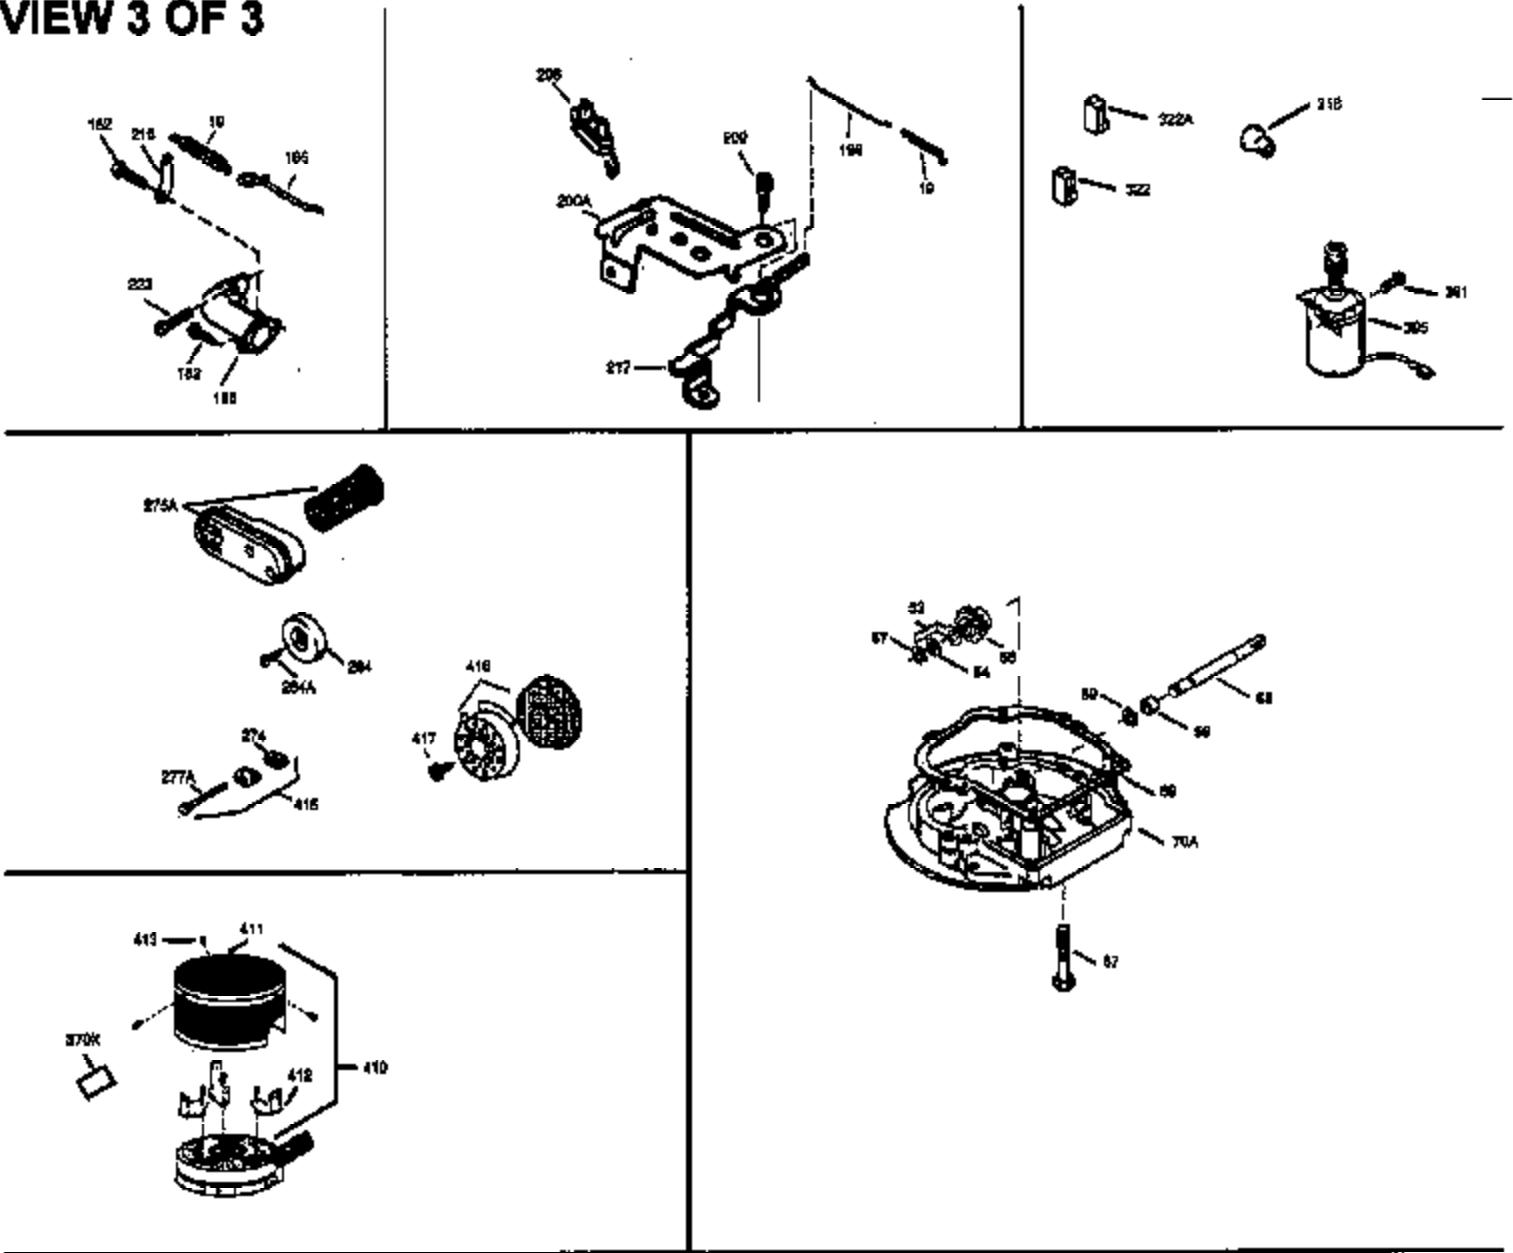

ILLUSTRATION SHOWS TYPICAL PARTS ONLY. ORDER BY PART NUMBER. PARTS NOT LISTED ARE SUPPLIED BY OEM.

VIEW 3 OF 3

Ref #	Part Number	Qty	Description
19	31361	1	Extension Spring
69	35261	1	* Mounting Flange Gasket
182	6201	2	Screw, 1/4-28 x 7/8"
185	31384A	1	Intake Pipe (Incl. 224)
186	34337	1	Governor Link
206	610973	1	Terminal
209	30200	2	Screw, 10-24 x 9/16"
223	650451	2	Screw, 1/4-20 x 1"
238	650806	2	Screw, 10-32 x 5/8"
239	34338	1	* Air Cleaner Gasket
240	34858	1	Air Cleaner Body
245	34340	1	Air Cleaner Filter
250	34341B	1	Air Cleaner Cover