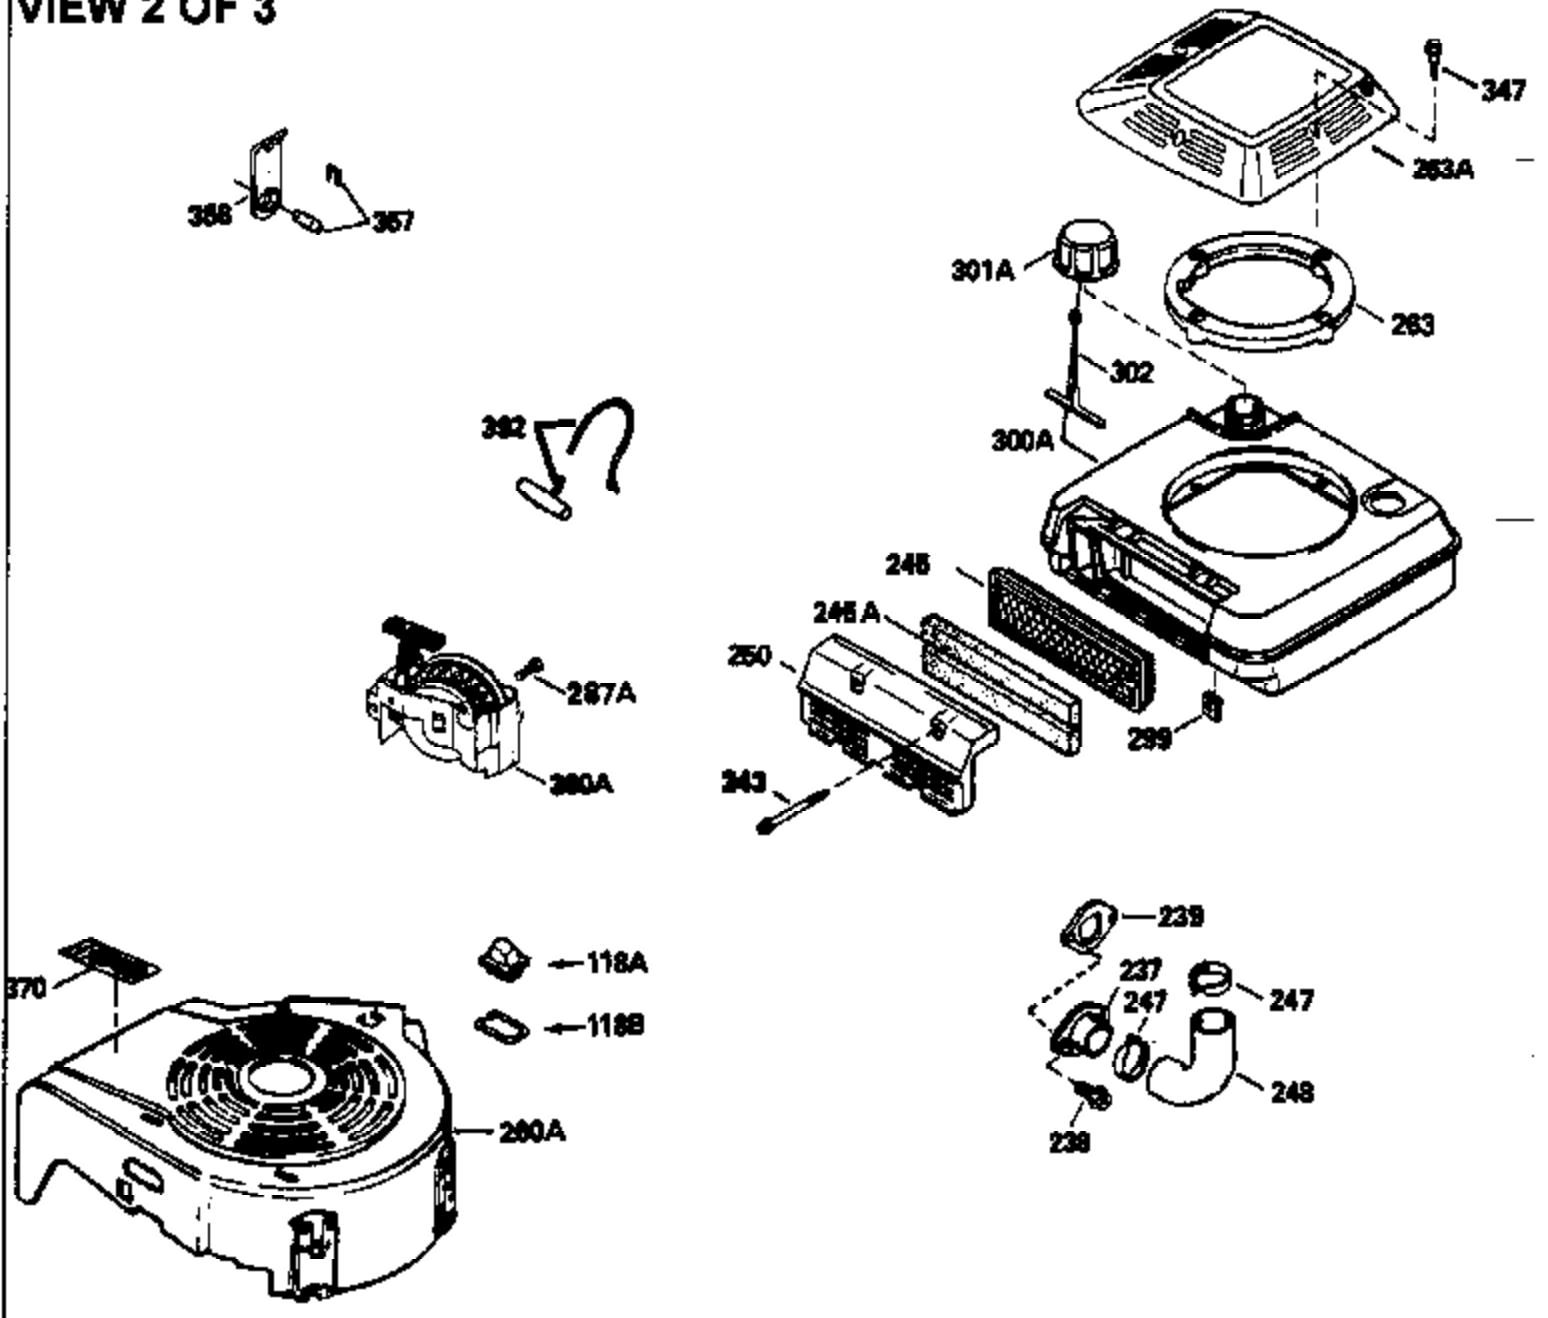

VIEW 2 OF 3

Ref #	Part Number	Qty	Description
118	730194		Rope Guide Kit (Use as required)
149	35390		Seal Assy., Intake valve
238	650806		Screw, 10-32 x 5/8"
239	34338		* Gasket, Air cleaner
246	34340		Element, Air cleaner
246E	35435		Filter, Pre-air (Use as required)
250	34341A		Cover, Air cleaner
260B	35484		Housing, Blower
287B	650884		Screw, 8-32 x 1/2"
287A	650735		Screw, 10-24 x 3/8" (Use as required)
287A			Pop Rivet (3/16" Dia.) (Purchase locally)
300A	34476		Fuel Tank (Incl. 292 & 301)
370J	34870		Decal, Instruction (Optional)
370H	34387		Decal, Instruction (Optional)
390B	590635		Rewind Starter (Refer to Division 5, Section C, page 34 or Fiche 8A, Grid G-5 for breakdown)
425	730571		Starter Muff Kit (Incl.370J,426,427)(Opt.)
426	32203		Starter Air Cleaner (Optional)
427	32204		Starter Air Cleaner Bracket (Optional)
436	611006		Stator Plate Ass'y.(Incl.377,378,437, 442-448)
437	30551		Spring, Breaker box cover
438	610947		Cover, Dust
439	610955		Gasket, Stator cover
440	30992		Cam, Breaker
442	610385		Washer
443	610408		Nut, 8-32
444	29181		Breaker Fastening Screw & Washer
445	610593		Condenser Fastening Screw
446	33356		Terminal, Ground