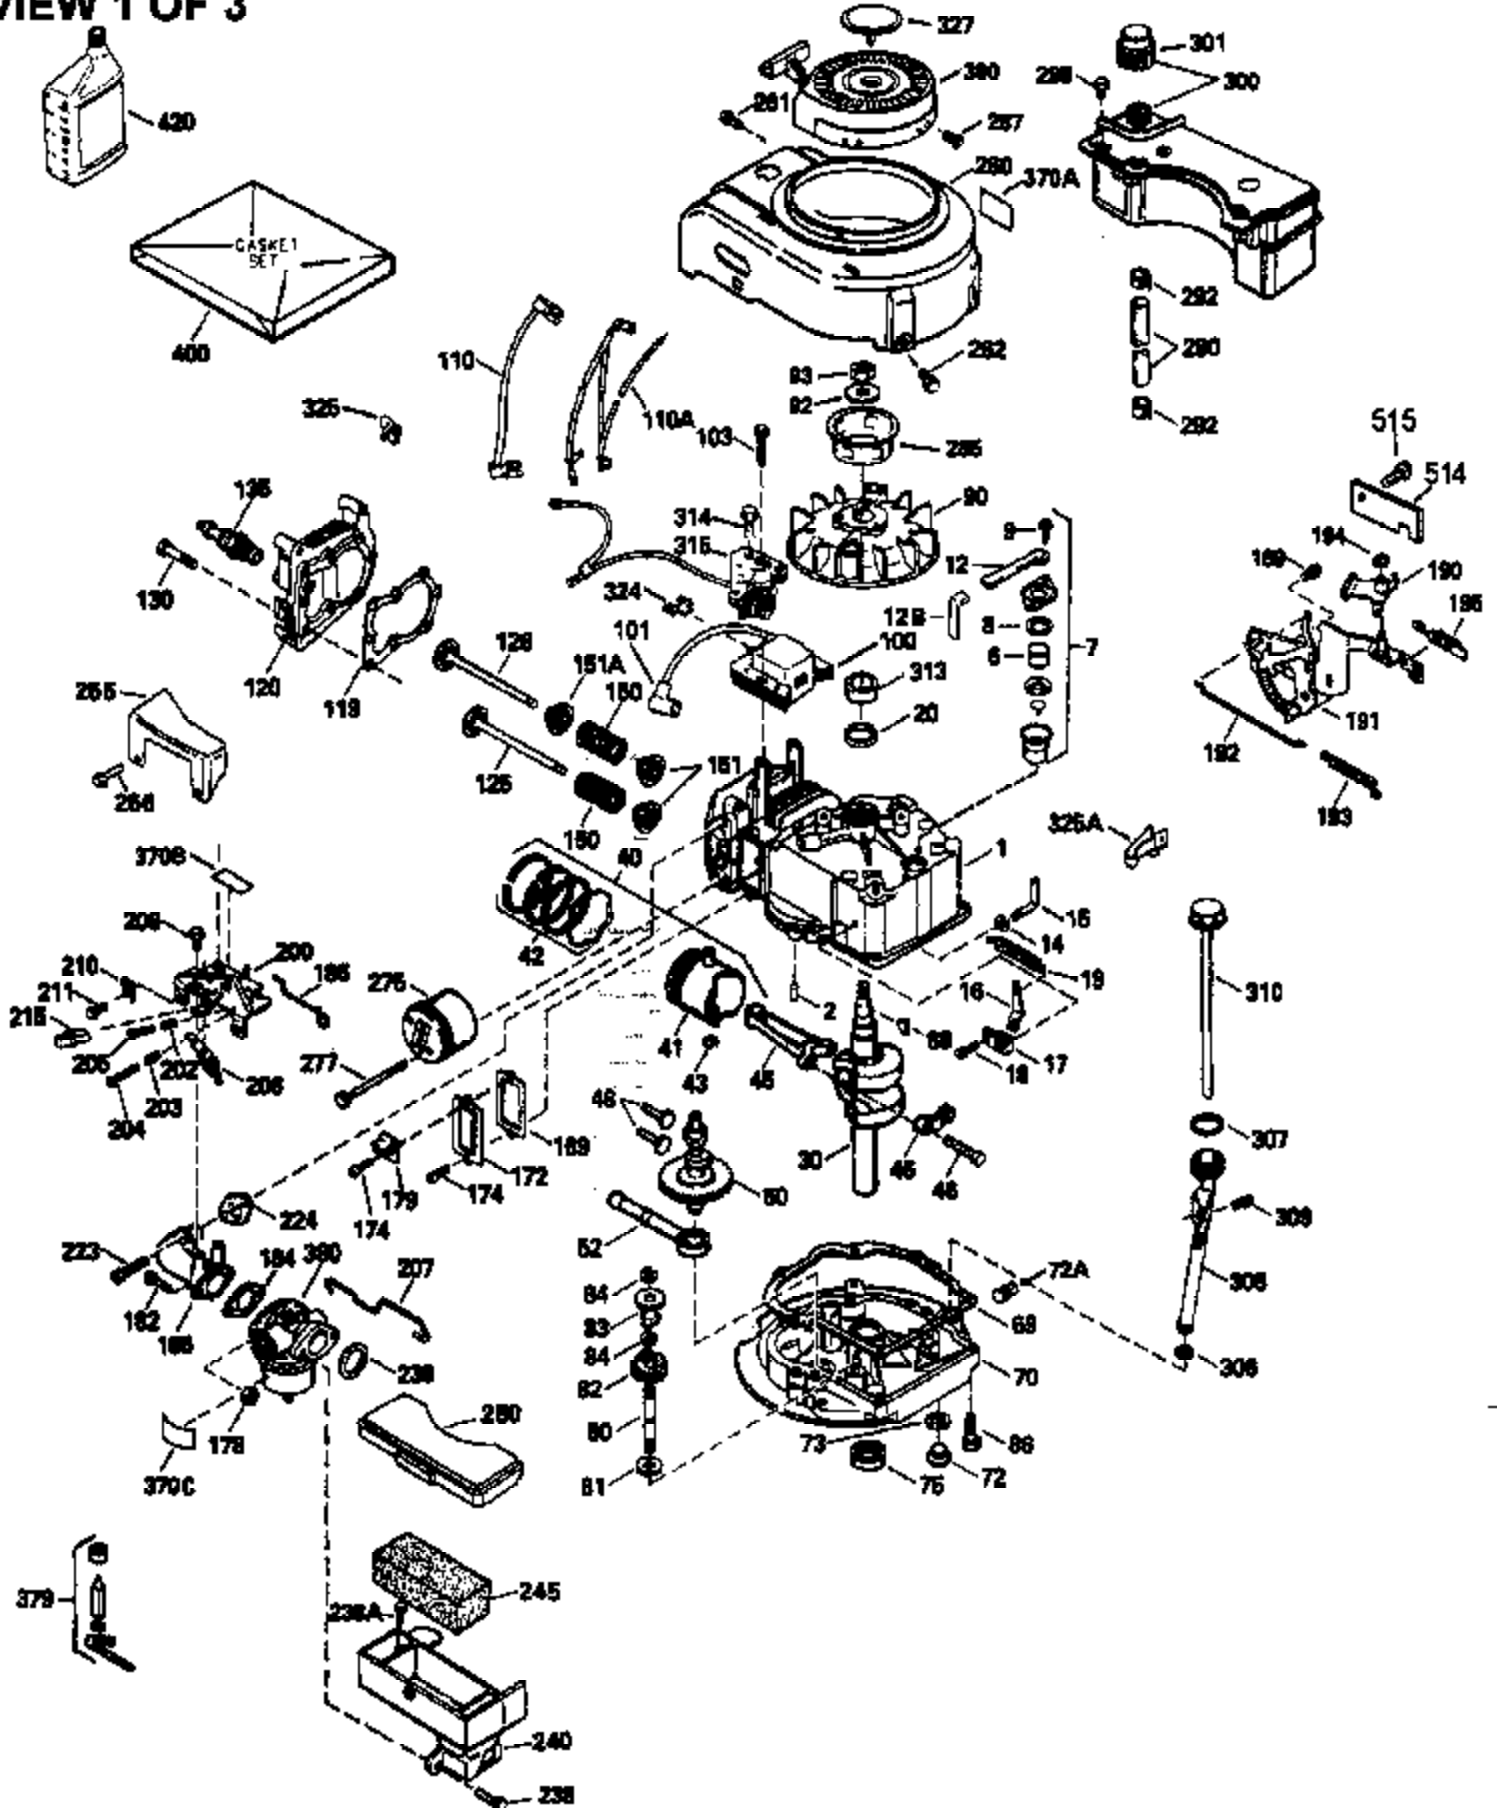

VIEW 1 OF 3

Ref #	Part Number	Qty	Description
1	35010		Cylinder (Incl. 2 & 20)(2-5/8" Bore)
2	26727		Pin, Dowel
6	33734		Element, Breather
7	34214A		Breather Ass'y. (Incl. 6, 8, 9, 12 , & 12A)
8	33735		* Gasket, Breather
9	30200		Screw, 10-24 x 9/16"
12	33886		Tube, Breather
14	28277		Washer, Flat
15	30589		Rod, Governor (Incl. 14)
16	31383A		Lever, Governor
17	31335		Clamp, Governor lever
18	650548		Screw, 8-32 x 5/16"
19	31361		Spring, Extension
20	32600		Seal, Oil
30	35482		Crankshaft
40	35544		Piston, Pin & Ring Set (Std.) (2-5/8" Bore)
40	35545		Piston, Pin & Ring Set (.010" OS)
40	35546		Piston, Pin & Ring Set (.020" OS)
41	35541		Piston & Pin Ass'y. (Incl. 43)(Std.) (2-5/8")
41	35542		Piston & Pin Ass'y. (Incl. 43) (.010" OS)
41	35543		Piston & Pin Ass'y. (Incl. 43) (.020" OS)
42	35547		Ring Set (Std.) (2-5/8" Bore)
42	35548		Ring Set (.010" OS)
42	35549		Ring Set (.020" OS)
43	20381		Ring, Piston pin retaining
45	30963B		Rod Assy., Connecting (Incl. 46)
46	32610A		Bolt, Connecting rod
48	27241		Lifter, Valve
50	33553		Camshaft (MCR)
52	29914		Oil Pump Assy.
69	35261		* Gasket, Mounting flange
70	34311C		Flange Ass'y. (Incl. 72, 72A, 73, 75 & 80)
72	30572		Plug, Oil drain (Incl. 73)
73	28833		* Drain Plug Gasket (Not req. W/plastic plug)
75	27897		Seal, Oil
80	30574		Shaft, Governor
81	30590A		Washer, Flat
82	30591		Gear Assy., Governor (Incl. 81)
83	30588A		Spool, Governor
84	29193		Ring, Retaining
86	650488		Screw, 1/4-20 x 1-1/4"
89	611004		Flywheel Key
90	611112		Flywheel
92	650815		Washer, Belleville
93	650816		Nut, Flywheel
100	34443A		Solid State Ignition
100	730207		Magneto-to-Solid State Conv. Kit (Includes solid state module, solid state flywheel key, and instructions.) (Use as required on external ignition engines only.)
101	610118		Cover, Spark plug (Use as required)
103	650814		Screw, Torx T-15, 10-24 x 1"
110	34231		Ground Wire
118	730194		Rope Guide Kit (Use as required)
119	33015A		* Gasket, Head
120	34342		Head, Cylinder
125	29314B		Intake Valve (Std.) (Incl. 151) (Conventional Ports)
125	29315C		Intake Valve (1/32" OS) (Incl. 151) (Conventional Ports)