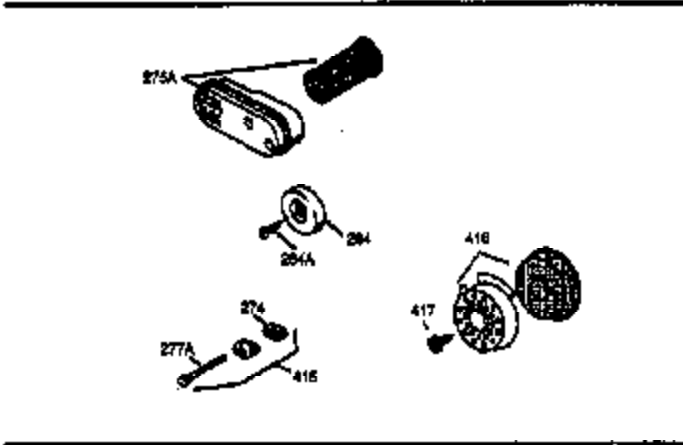

ILLUSTRATION SHOWS TYPICAL PARTS ONLY. ORDER BY PART NUMBER. PARTS NOT LISTED ARE SUPPLIED BY OEM.

VIEW 3 OF 3

Ref #	Part Number	Qty	Description
19	31361	1	Extension Spring
69	35261	1	* Mounting Flange Gasket
182	6201	2	Screw, 1/4-28 x 7/8"
185	31384A	1	Intake Pipe (Incl. 224)
186	34337	1	Governor Link
206	610973	1	Terminal
209	30200	2	Screw, 10-24 x 9/16"
223	650451	2	Screw, 1/4-20 x 1"
238	650806	2	Screw, 10-32 x 5/8"
239	34338	1	* Air Cleaner Gasket
240	34858	1	Air Cleaner Body
245	34340	1	Air Cleaner Filter
250	34341B	1	Air Cleaner Cover
284A	650760	1	Screw, 8-32 x 3/8"
284	34422	1	Muffler Deflector