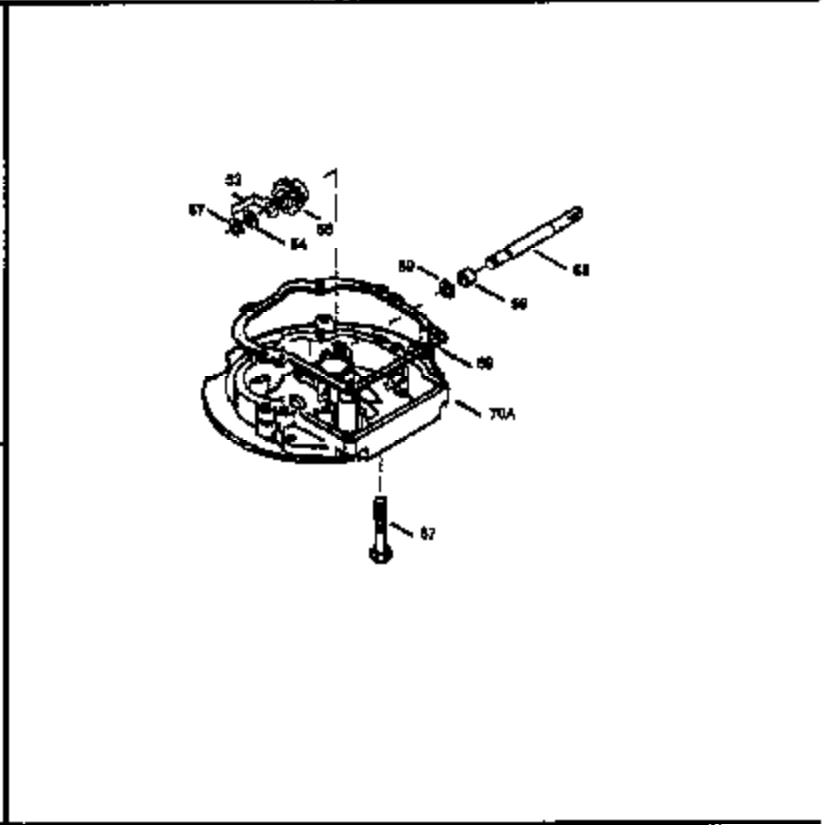

ILLUSTRATION SHOWS TYPICAL PARTS ONLY. ORDER BY PART NUMBER. PARTS NOT LISTED ARE SUPPLIED BY OEM.

VIEW 3 OF 3

Ref #	Part Number	Qty	Description
19	31361	1	Extension Spring
69	35261	1	* Mounting Flange Gasket
182	6201	2	Screw, 1/4-28 x 7/8"
185	31384A	1	Intake Pipe (Incl. 224)
186	34337	1	Governor Link
206	610973	1	Terminal
209	30200	2	Screw, 10-24 x 9/16"
223	650451	2	Screw, 1/4-20 x 1"
238	650806	2	Screw, 10-32 x 5/8"
239	34338	1	* Air Cleaner Gasket
240	34858	1	Air Cleaner Body
245	34340	1	Air Cleaner Filter
250	34341B	1	Air Cleaner Cover
284A	650760	1	Screw, 8-32 x 3/8"
284	34422	1	Muffler Deflector