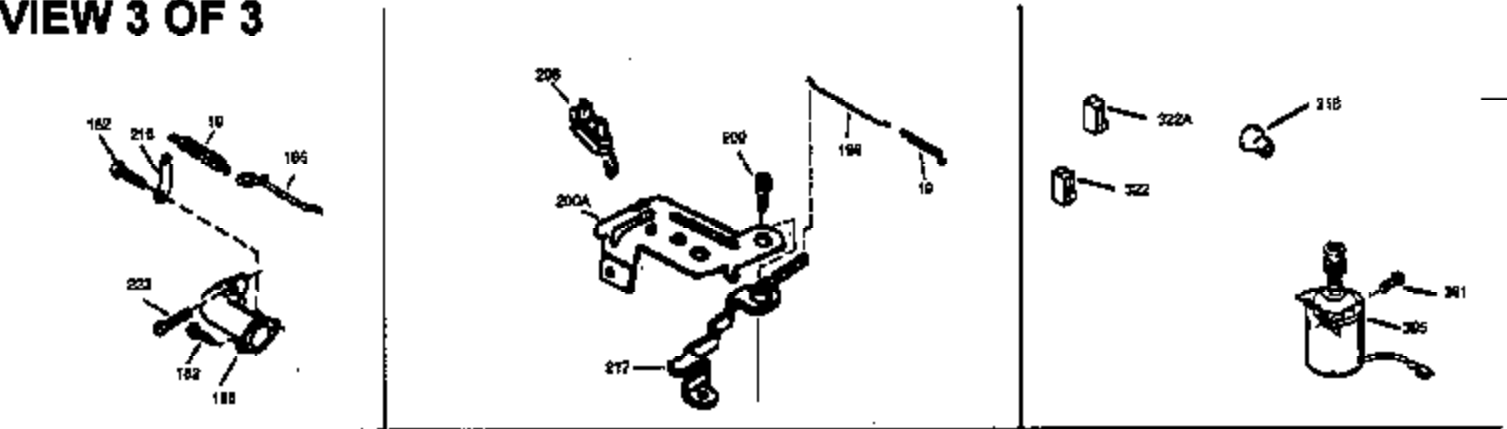

ILLUSTRATION SHOWS TYPICAL PARTS ONLY. ORDER BY PART NUMBER. PARTS NOT LISTED ARE SUPPLIED BY OEM.

VIEW 3 OF 3

Ref #	Part Number	Qty	Description
19	31361	1	Extension Spring
69	35261	1	* Mounting Flange Gasket
182	6201	2	Screw, 1/4-28 x 7/8"
185	31384A	1	Intake Pipe (Incl. 224)
186	34337	1	Governor Link
206	610973	1	Terminal
209	30200	2	Screw, 10-24 x 9/16"
223	650451	2	Screw, 1/4-20 x 1"
238	650806	2	Screw, 10-32 x 5/8"
239	34338	1	* Air Cleaner Gasket
240	34858	1	Air Cleaner Body
245	34340	1	Air Cleaner Filter
250	34341B	1	Air Cleaner Cover
284A	650760	1	Screw, 8-32 x 3/8"
284	34422	1	Muffler Deflector