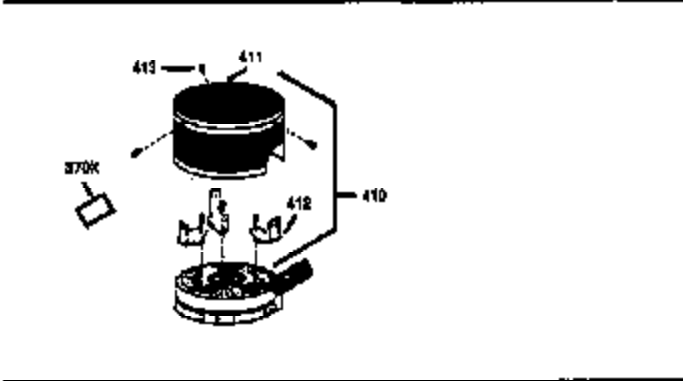

ILLUSTRATION SHOWS TYPICAL PARTS ONLY. ORDER BY PART NUMBER. PARTS NOT LISTED ARE SUPPLIED BY OEM.

VIEW 3 OF 3

Ref #	Part Number	Qty	Description
19	31361	1	Extension Spring
69	35261	1	* Mounting Flange Gasket
182	6201	2	Screw, 1/4-28 x 7/8"
185	31384A	1	Intake Pipe (Incl. 224)
186	34337	1	Governor Link
206	610973	1	Terminal
209	30200	2	Screw, 10-24 x 9/16"
223	650451	2	Screw, 1/4-20 x 1"
238	650806	2	Screw, 10-32 x 5/8"
239	34338	1	* Air Cleaner Gasket
240	34858	1	Air Cleaner Body
245	34340	1	Air Cleaner Filter
250	34341B	1	Air Cleaner Cover
284A	650760	1	Screw, 8-32 x 3/8"
284	34422	1	Muffler Deflector