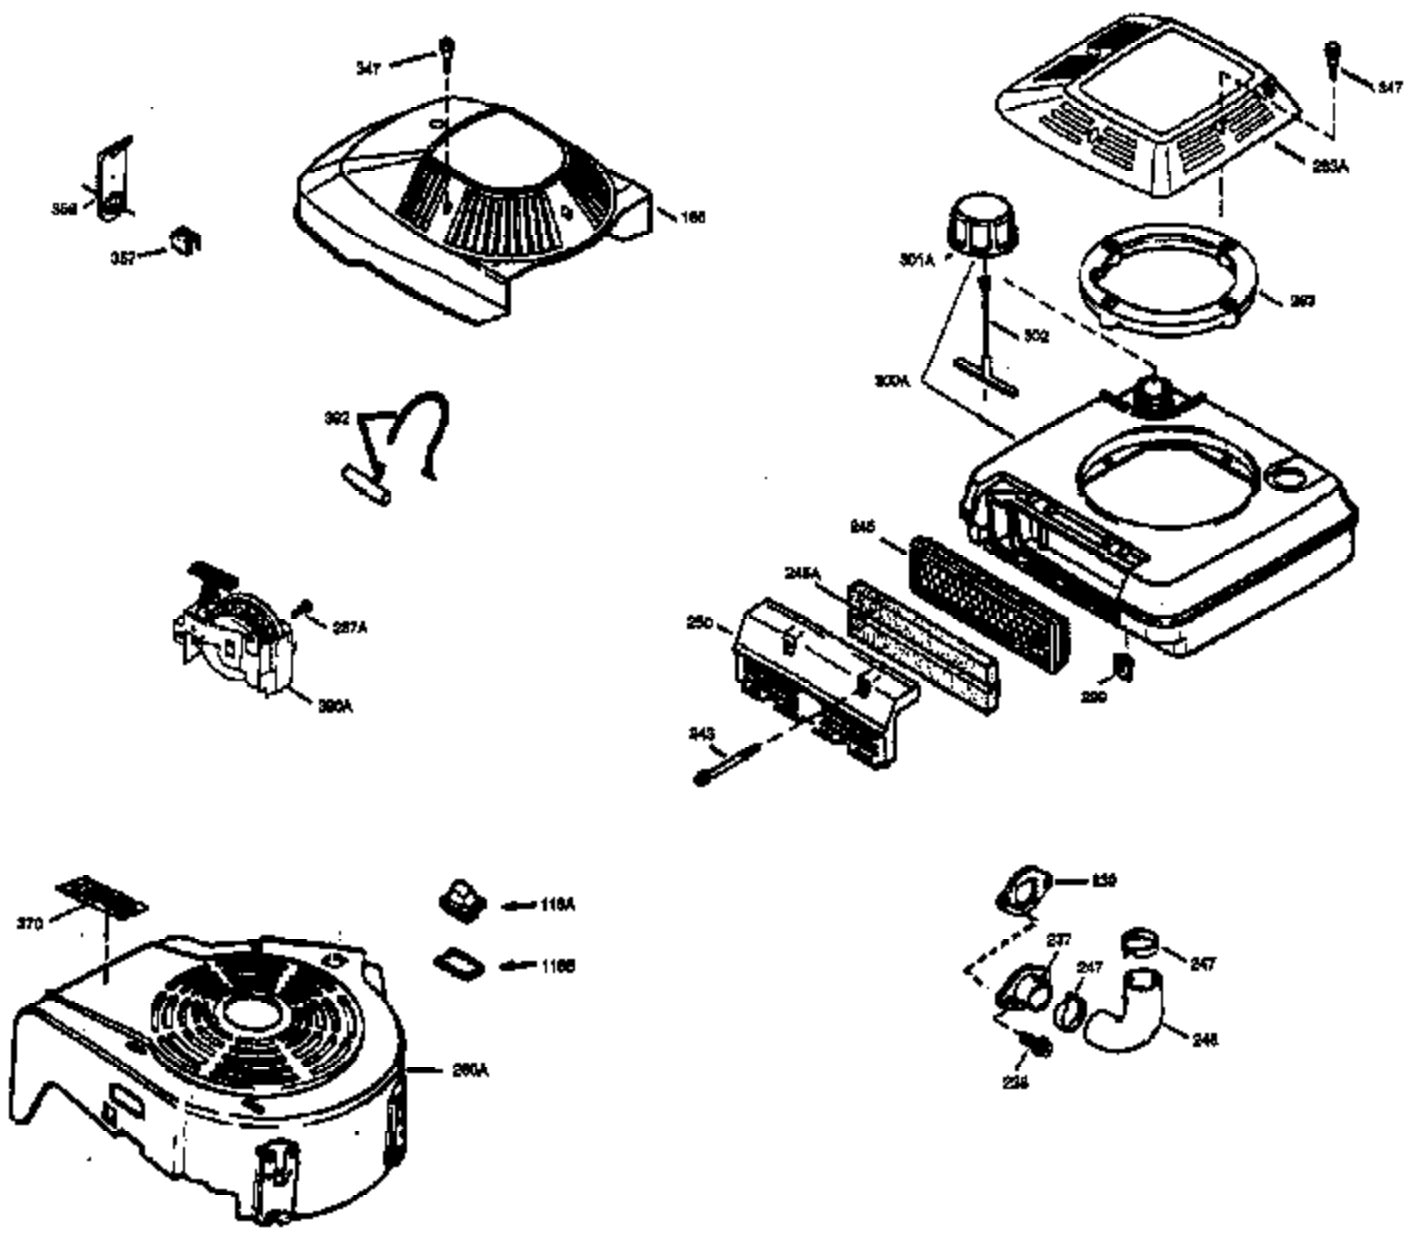

ILLUSTRATION SHOWS TYPICAL PARTS ONLY. ORDER BY PART NUMBER. PARTS NOT LISTED ARE SUPPLIED BY OEM.
VIEW 2 OF 3

Ref #	Part Number	Qty	Description
238	650806	2	Screw, 10-32 x 5/8"
239	34338	1	* Air Cleaner Gasket
245	34340	1	Air Cleaner Filter
250	34341B	1	Air Cleaner Cover
370	36260	1	Primer Decal