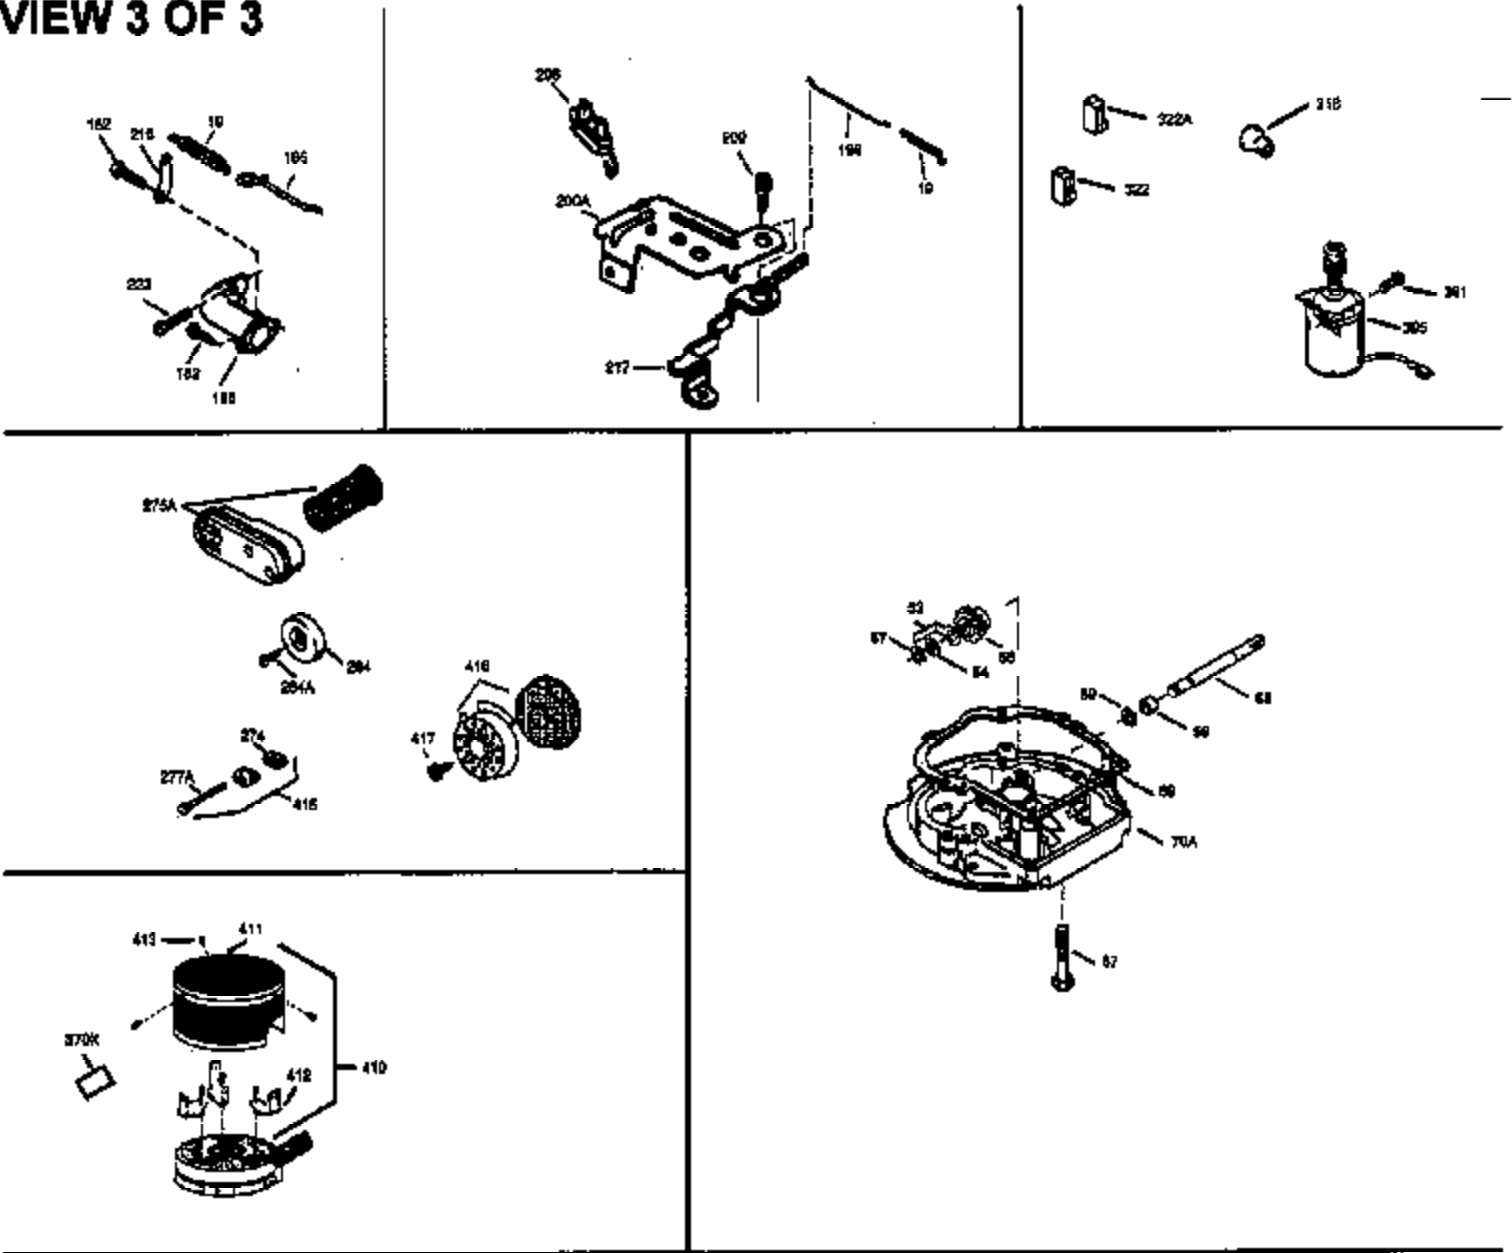

ILLUSTRATION SHOWS TYPICAL PARTS ONLY. ORDER BY PART NUMBER. PARTS NOT LISTED ARE SUPPLIED BY OEM.

VIEW 3 OF 3

Ref #	Part Number	Qty	Description
19	31361	1	Extension Spring
69	35261	1	* Mounting Flange Gasket
182	6201	2	Screw, 1/4-28 x 7/8"
185	31384A	1	Intake Pipe (Incl. 224)
186	34337	1	Governor Link
206	610973	1	Terminal
209	30200	2	Screw, 10-24 x 9/16"
223	650451	2	Screw, 1/4-20 x 1"
238	650806	2	Screw, 10-32 x 5/8"
239	34338	1	* Air Cleaner Gasket
240	34858	1	Air Cleaner Body
245	34340	1	Air Cleaner Filter
250	34341B	1	Air Cleaner Cover
284A	650760	1	Screw, 8-32 x 3/8"
284	32431	1	Muffler Deflector