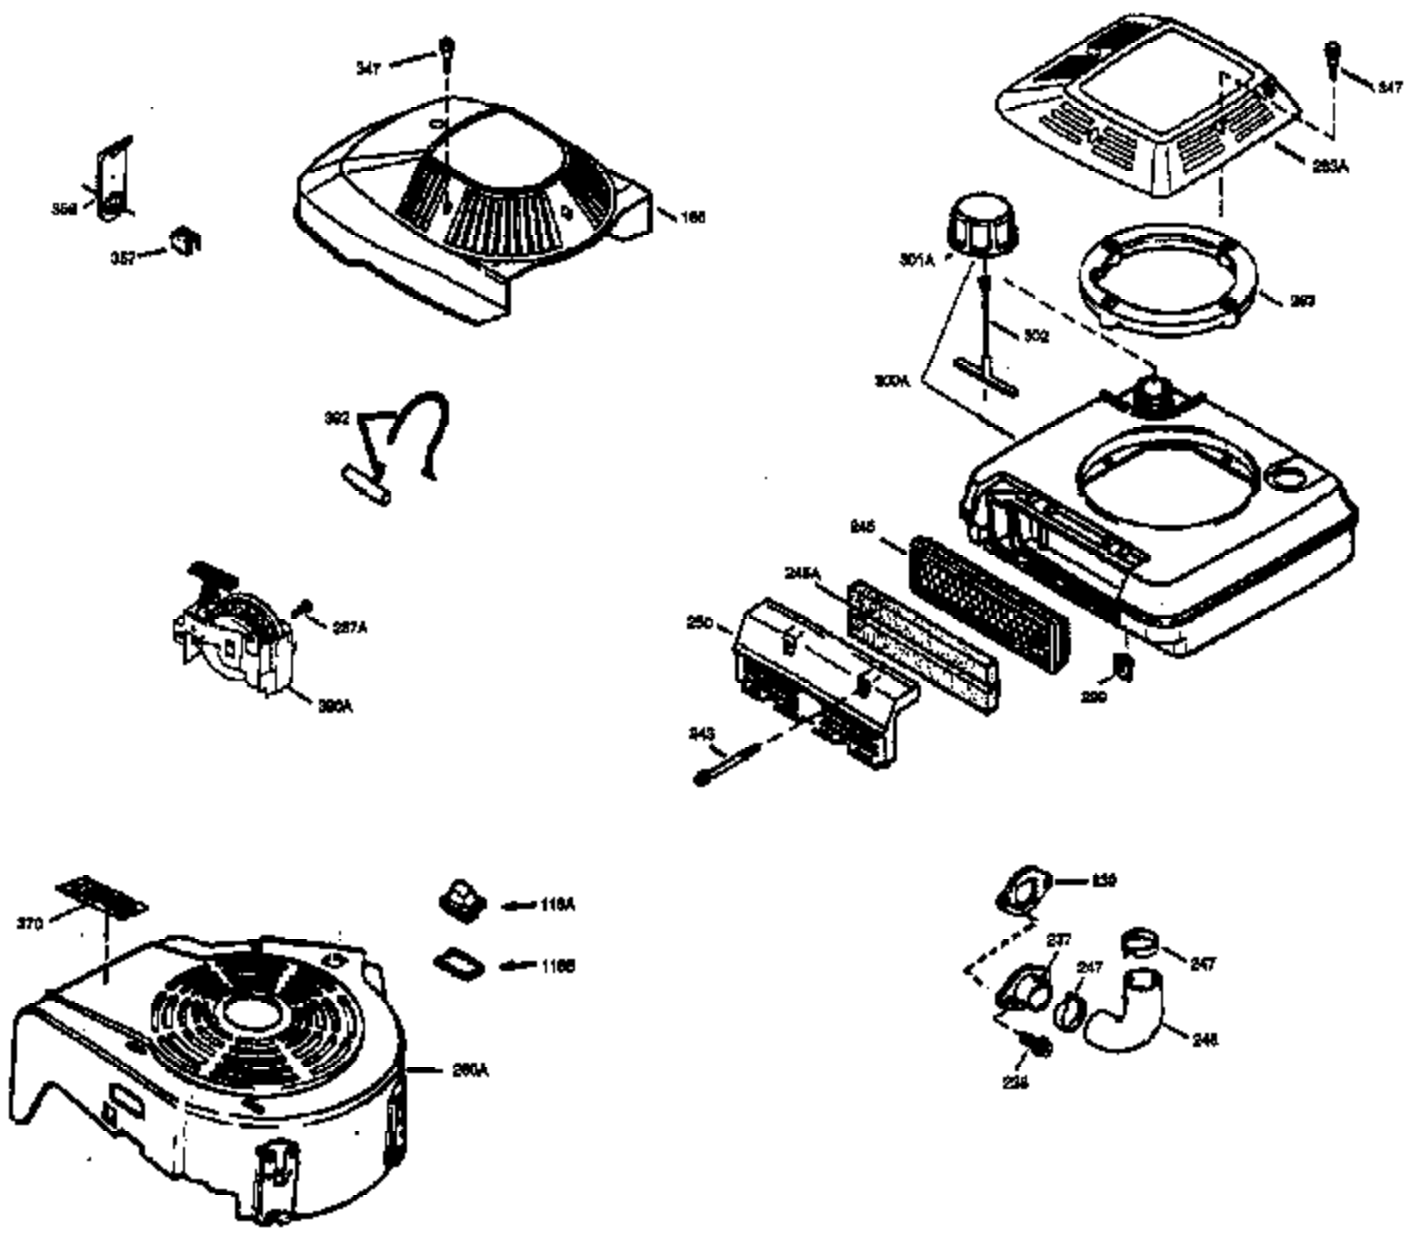

ILLUSTRATION SHOWS TYPICAL PARTS ONLY. ORDER BY PART NUMBER. PARTS NOT LISTED ARE SUPPLIED BY OEM.
VIEW 2 OF 3

Ref #	Part Number	Qty	Description
238	650806	2	Screw, 10-32 x 5/8"
239	34338	1	* Air Cleaner Gasket
245	34340	1	Air Cleaner Filter
250	34341B	1	Air Cleaner Cover
370	34144	1	Primer Decal