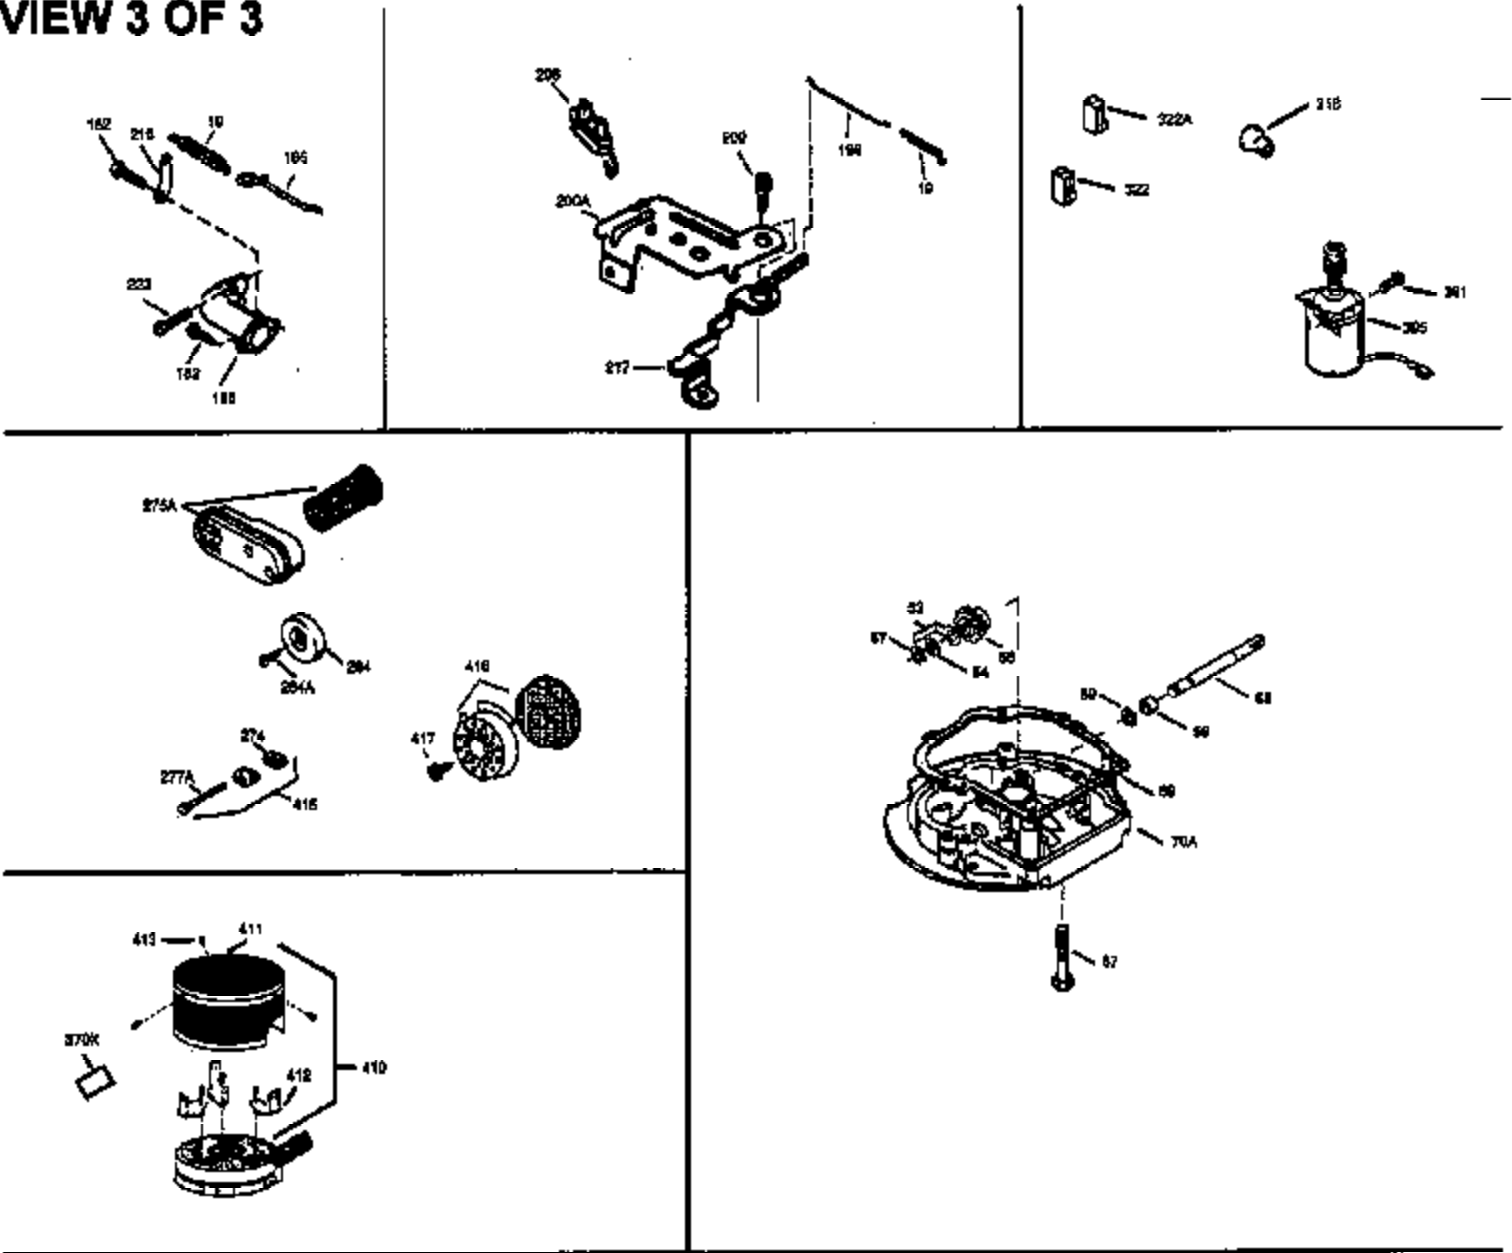

Ref #	Part Number	Qty	Description
400	33238D		* Gasket Set (Incl. items marked *)
420	730225		SAE 30, 4-Cycle Engine Oil (Quart)

ILLUSTRATION SHOWS TYPICAL PARTS ONLY. ORDER BY PART NUMBER. PARTS NOT LISTED ARE SUPPLIED BY OEM.
VIEW 2 OF 3

Ref #	Part Number	Qty	Description
149	35390		Seal Assy., Intake valve
238	650806		Screw, 10-32 x 5/8"
239	34338		* Gasket, Air cleaner
246	34340		Element, Air cleaner
246D	35435		Filter, Pre-Air (Optional)
250	34341A		Cover, Air cleaner
300A	34476		Fuel Tank (Incl. 292 & 301)
370G	34387		Decal, Instruction (Optional)
370	550223		Decal, Name

ILLUSTRATION SHOWS TYPICAL PARTS ONLY. ORDER BY PART NUMBER. PARTS NOT LISTED ARE SUPPLIED BY OEM.

VIEW 3 OF 3

Ref #	Part Number	Qty	Description
19	31361		Spring, Extension
69	35261		* Gasket, Mounting flange
149	35390		Seal Assy., Intake valve
182	6201		Screw, 1/4-28 x 7/8"
185	31384A		Pipe, Intake (Incl. 224)
186	34337		Link, Governor spring
206	610973		Terminal
209	30200		Screw, 10-24 x 9/16"
223	650451		Screw, 1/4-20 x 1"
238	650806		Screw, 10-32 x 5/8"
239	34338		* Gasket, Air cleaner
240	34858		Body, Air cleaner
246D	35435		Filter, Pre-Air (Optional)
246	34340		Element, Air cleaner
250	34341A		Cover, Air cleaner
277A	30063		Screw, Torx T-30, 1/4-20 x 1/2" (Use as req.)
284	32431		Cover, Muffler
284A	650760		Screw, 8-32 x 3/8"
370G	34387		Decal, Instruction (Optional)
410	730574		Opt.Debris Screen Kit (Incl.370G,411, 412,413)
411	35596		Debris Screen (Optional)
412	35597		Debris Screen Bracket (Optional)
413	650910		Screw, 8-32 x 1/4 (Optional)
415	730162		Muffler Adapter Kit(In.274,277A)(Use as req.)