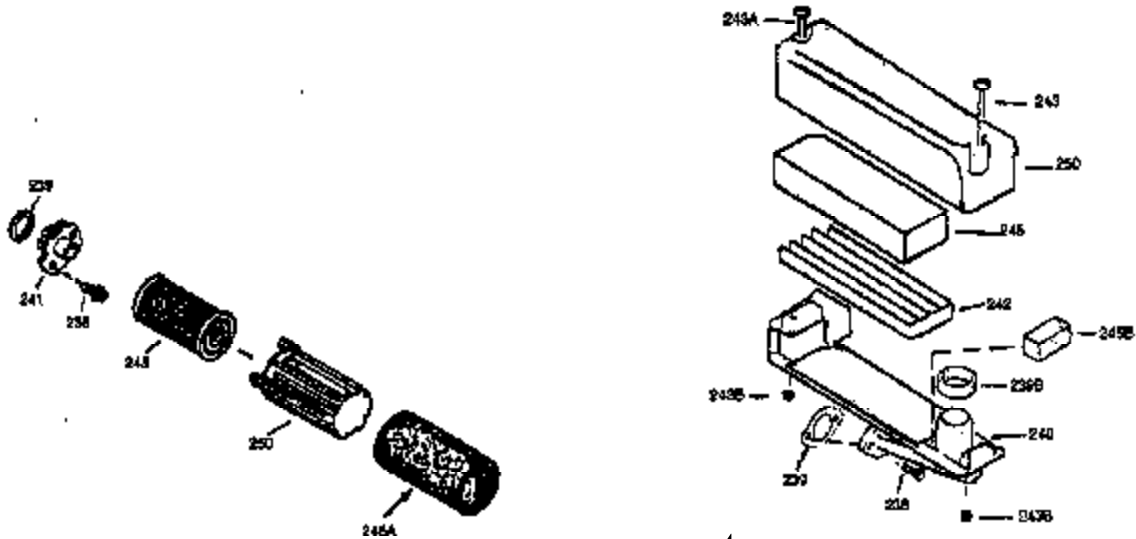

Ref #	Part Number	Qty	Description
400	33238D		* Gasket Set (Incl. items marked *)
420	730225		SAE 30, 4-Cycle Engine Oil (Quart)

ILLUSTRATION SHOWS TYPICAL PARTS ONLY. ORDER BY PART NUMBER. PARTS NOT LISTED ARE SUPPLIED BY OEM.
VIEW 2 OF 3

Ref #	Part Number	Qty	Description
149	35390		Seal Assy., Intake valve
238	650806		Screw, 10-32 x 5/8"
239	34338		* Gasket, Air cleaner
246	34340		Element, Air cleaner
246D	35435		Filter, Pre-Air (Optional)
250	34341A		Cover, Air cleaner
300A	34476		Fuel Tank (Incl. 292 & 301)
370G	34387		Decal, Instruction (Optional)
370	550223		Decal, Name

ILLUSTRATION SHOWS TYPICAL PARTS ONLY. ORDER BY PART NUMBER. PARTS NOT LISTED ARE SUPPLIED BY OEM.

VIEW 3 OF 3

Ref #	Part Number	Qty	Description
19	31361		Spring, Extension
69	35261		* Gasket, Mounting flange
149	35390		Seal Assy., Intake valve
182	6201		Screw, 1/4-28 x 7/8"
185	31384A		Pipe, Intake (Incl. 224)
186	34337		Link, Governor spring
206	610973		Terminal
209	30200		Screw, 10-24 x 9/16"
223	650451		Screw, 1/4-20 x 1"
238	650806		Screw, 10-32 x 5/8"
239	34338		* Gasket, Air cleaner
240	34858		Body, Air cleaner
246D	35435		Filter, Pre-Air (Optional)
246	34340		Element, Air cleaner
250	34341A		Cover, Air cleaner
277A	30063		Screw, Torx T-30, 1/4-20 x 1/2" (Use as req.)
284	32431		Cover, Muffler
284A	650760		Screw, 8-32 x 3/8"
370G	34387		Decal, Instruction (Optional)
410	730574		Opt.Debris Screen Kit (Incl.370G,411, 412,413)
411	35596		Debris Screen (Optional)
412	35597		Debris Screen Bracket (Optional)
413	650910		Screw, 8-32 x 1/4 (Optional)
415	730162		Muffler Adapter Kit(In.274,277A)(Use as req.)