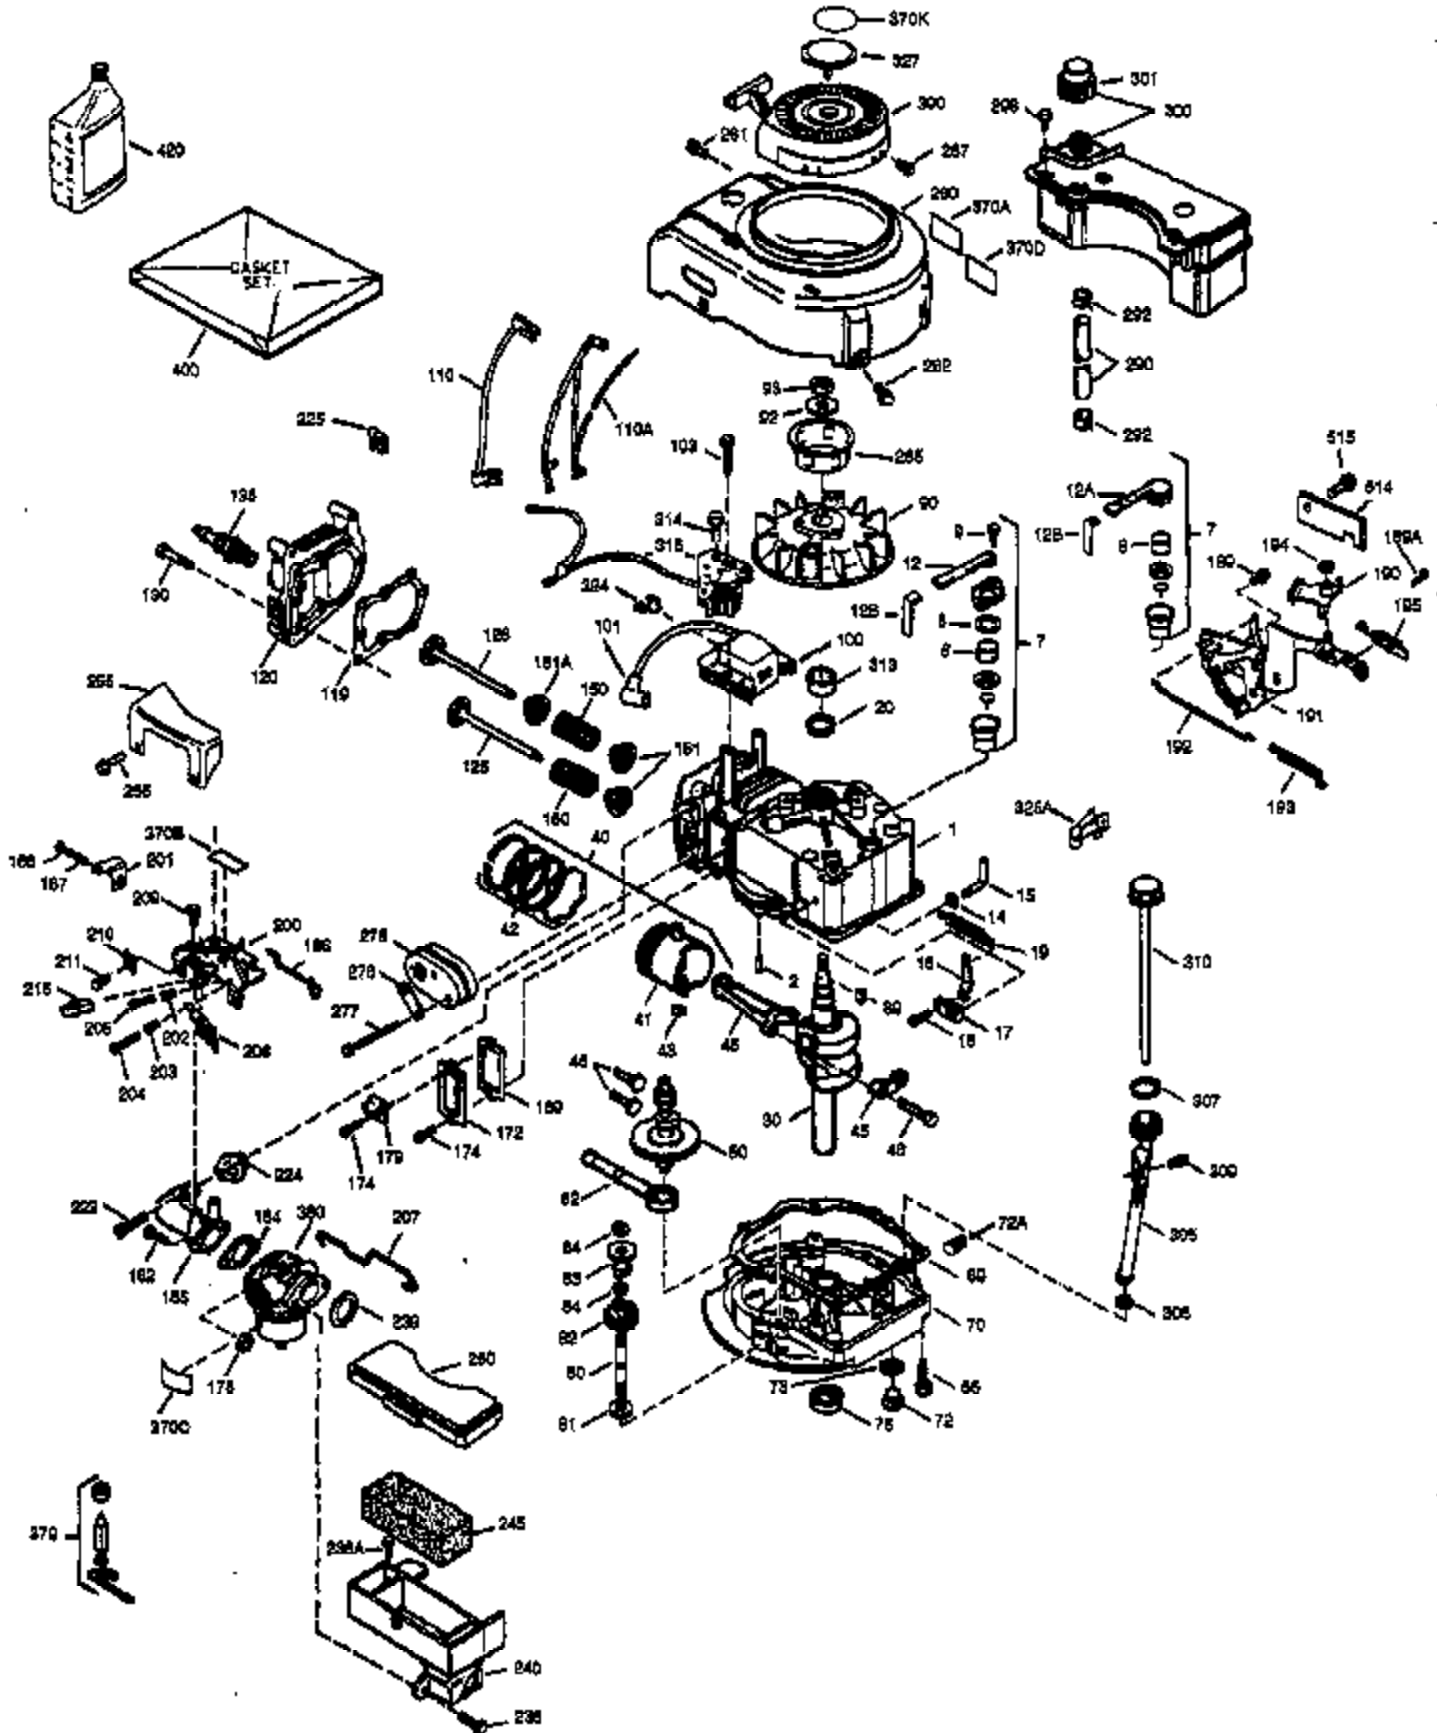

ILLUSTRATION SHOWS TYPICAL PARTS ONLY. ORDER BY PART NUMBER. PARTS NOT LISTED ARE SUPPLIED BY OEM.

VIEW 1 OF 3

Ref #	Part Number	Qty	Description
1	35010		Cylinder (Incl. 2 & 20) (2-5/8" Bore)
2	26727		Pin, Dowel
6	33734		Element, Breather
7	34214A		Breather Assy. (Incl. 6, 8, 9, 12 & 1 2A)
8	33735		* Gasket, Breather
9	30200		Screw, 10-24 x 9/16"
12	33886		Tube, Breather
14	28277		Washer, Flat
15	30589		Rod, Governor (Incl. 14)
16	31383A		Lever, Governor
17	31335		Clamp, Governor lever
18	650548		Screw, 8-32 x 5/16"
19	31361		Spring, Extension
20	32600		Seal, Oil
30	35483		Crankshaft
40	35544		Piston, Pin & Ring Set (Std.) (2-5/8" Bore)
40	35545		Piston, Pin & Ring Set (.010" OS)
40	35546		Piston, Pin & Ring Set (.020" OS)
41	35541		Piston & Pin Ass'y. (Incl. 43)(Std.)(2-5/8")
41	35542		Piston & Pin Ass'y. (Incl. 43) (.010" OS)
41	35543		Piston & Pin Ass'y. (Incl. 43) (.020" OS)
42	35547		Ring Set (Std.) (2-5/8" Bore)
42	35548		Ring Set (.010" OS)
42	35549		Ring Set (.020" OS)
43	20381		Ring, Piston pin retaining
45	30963B		Rod Assy., Connecting (Incl. 46)
46	32610A		Bolt, Connecting rod
48	27241		Lifter, Valve
50	33553		Camshaft (MCR)
52	29914		Oil Pump Assy.
69	35261		* Gasket, Mounting flange
70	34311C		Flange Ass'y. (Incl. 72, 72A, 73, 75 & 80)
72A	9556		Plug, Pipe
72	30572		Plug, Oil drain (Incl. 73)
73	28833		* Drain Plug Gasket (Not req. W/plastic plug)
75	27897		Seal, Oil
80	30574		Shaft, Governor
81	30590A		Washer, Flat
82	30591		Gear Assy., Governor (Incl. 81)
83	30588A		Spool, Governor
84	29193		Ring, Retaining
86	650488		Screw, 1/4-20 x 1-1/4"
89	611004		Flywheel Key
90	611112		Flywheel
92	650815		Washer, Belleville
93	650816		Nut, Flywheel
100	34443A		Solid State Ignition
101	610118		Cover, Spark plug
103	650814		Screw, Torx T-15, 10-24 x 1"
110	34231		Ground Wire
119	33015A		* Gasket, Head
120	34342		Head, Cylinder
125	29314B		Intake Valve (Std.) (Incl. 151) (Conventional Ports)
125	29315C		Intake Valve (1/32" OS) (Incl. 151) (Conventional Ports)
126	29313C		Exhaust Valve (Std.) (Incl. 151) (Conventional Ports)
126	29315C		Exhaust Valve (1/32" OS) (Incl. 151) (Conventional Ports)
130	6021A		Screw, 5/16-18 x 1-1/2"
135	35395		Resistor Spark Plug (RJ19LM)