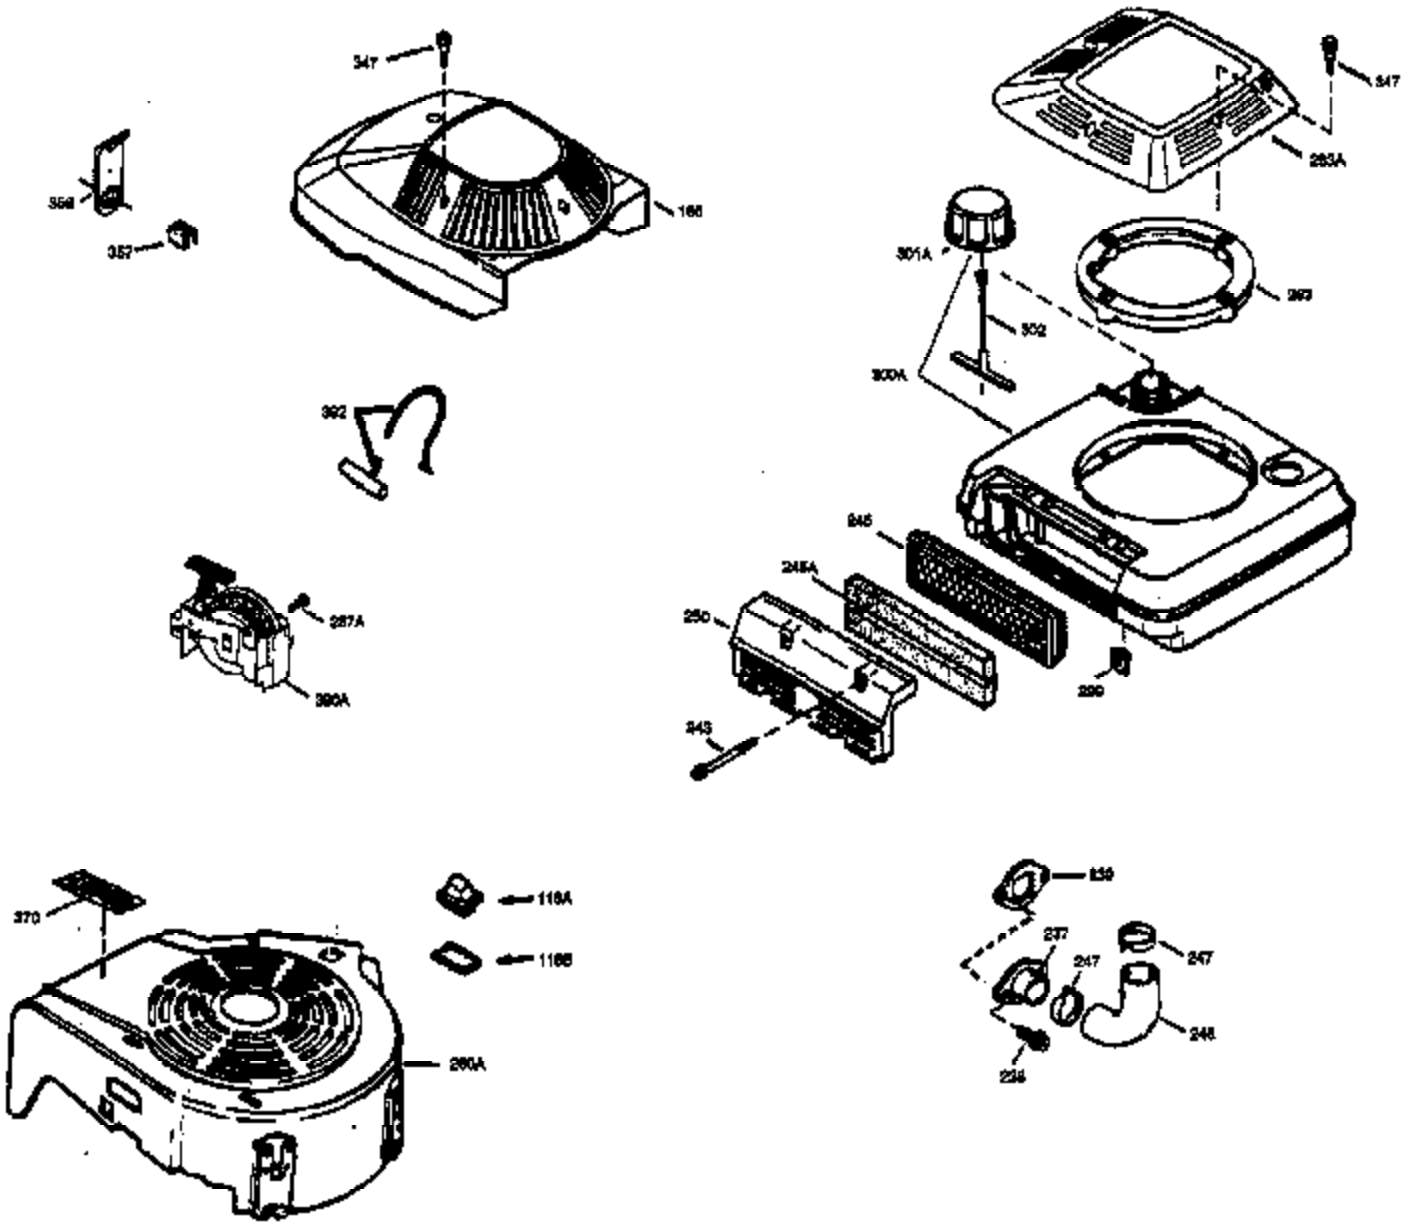

Ref #	Part Number	Qty	Description
400	33238D		* Gasket Set (Incl. items marked *)
420	730225		SAE 30, 4-Cycle Engine Oil (Quart)

ILLUSTRATION SHOWS TYPICAL PARTS ONLY. ORDER BY PART NUMBER. PARTS NOT LISTED ARE SUPPLIED BY OEM.
VIEW 2 OF 3