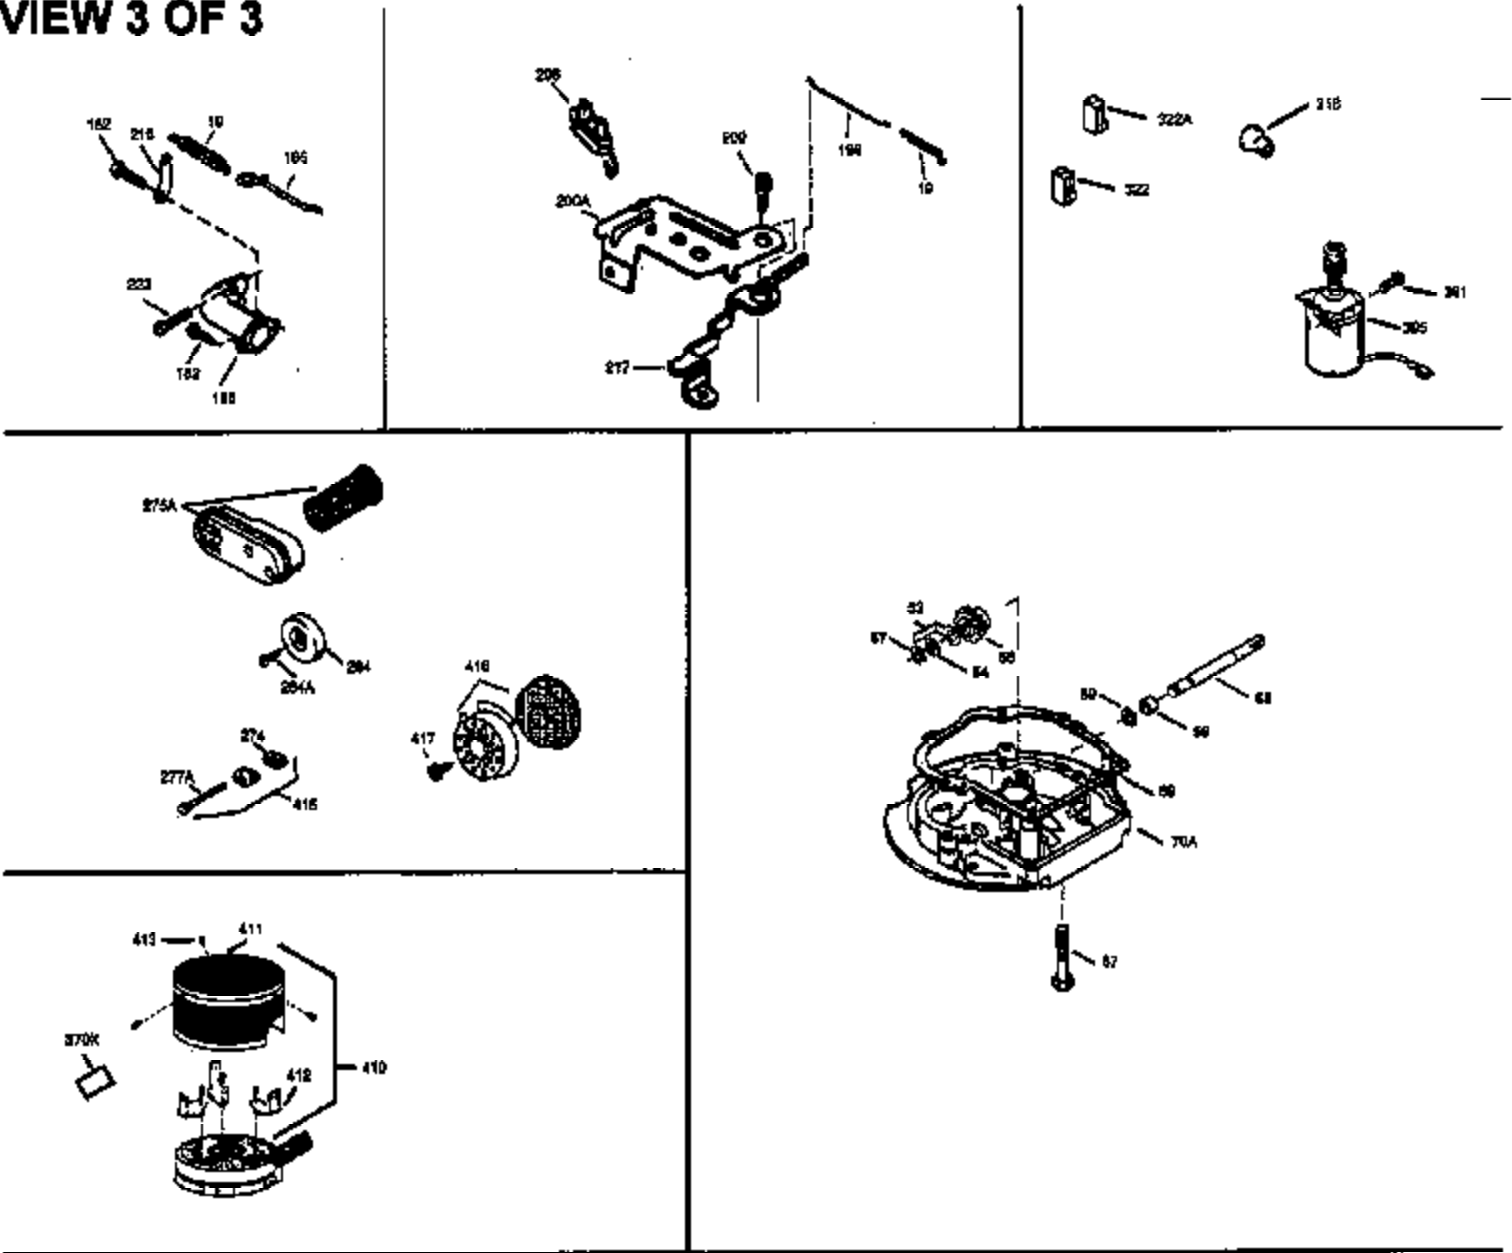

ILLUSTRATION SHOWS TYPICAL PARTS ONLY. ORDER BY PART NUMBER. PARTS NOT LISTED ARE SUPPLIED BY OEM.

VIEW 3 OF 3

Ref #	Part Number	Qty	Description
19	31361	1	Extension Spring
69	35261	1	* Mounting Flange Gasket
182	6201	2	Screw, 1/4-28 x 7/8"
185	31384A	1	Intake Pipe (Incl. 224)
186	34337	1	Governor Link
206	610973	1	Terminal
209	30200	2	Screw, 10-24 x 9/16"
223	650451	2	Screw, 1/4-20 x 1"
238	650806	2	Screw, 10-32 x 5/8"
239	34338	1	* Air Cleaner Gasket
240	34858	1	Air Cleaner Body
245	34340	1	Air Cleaner Filter
250	34341B	1	Air Cleaner Cover
284A	650760	1	Screw, 8-32 x 3/8"
284	34422	1	Muffler Deflector
354	35025	1	Staple