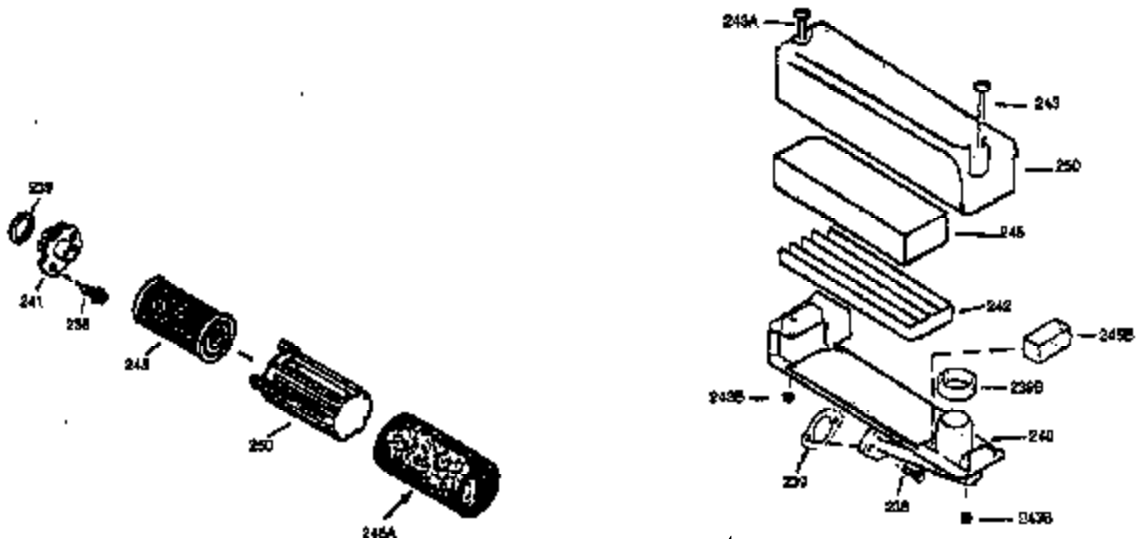

ILLUSTRATION SHOWS TYPICAL PARTS ONLY. ORDER BY PART NUMBER. PARTS NOT LISTED ARE SUPPLIED BY OEM.

VIEW 3 OF 3

Ref #	Part Number	Qty	Description
19	31361	1	Extension Spring
69	35261	1	* Mounting Flange Gasket
182	6201	2	Screw, 1/4-28 x 7/8"
185	31384A	1	Intake Pipe (Incl. 224)
186	34337	1	Governor Link
206	610973	1	Terminal
209	30200	2	Screw, 10-24 x 9/16"
223	650451	2	Screw, 1/4-20 x 1"
238	650806	2	Screw, 10-32 x 5/8"
239	34338	1	* Air Cleaner Gasket
240	34858	1	Air Cleaner Body
245	34340	1	Air Cleaner Filter
250	34341B	1	Air Cleaner Cover
284A	650760	1	Screw, 8-32 x 3/8"
284	34422	1	Muffler Deflector
354	35025	1	Staple