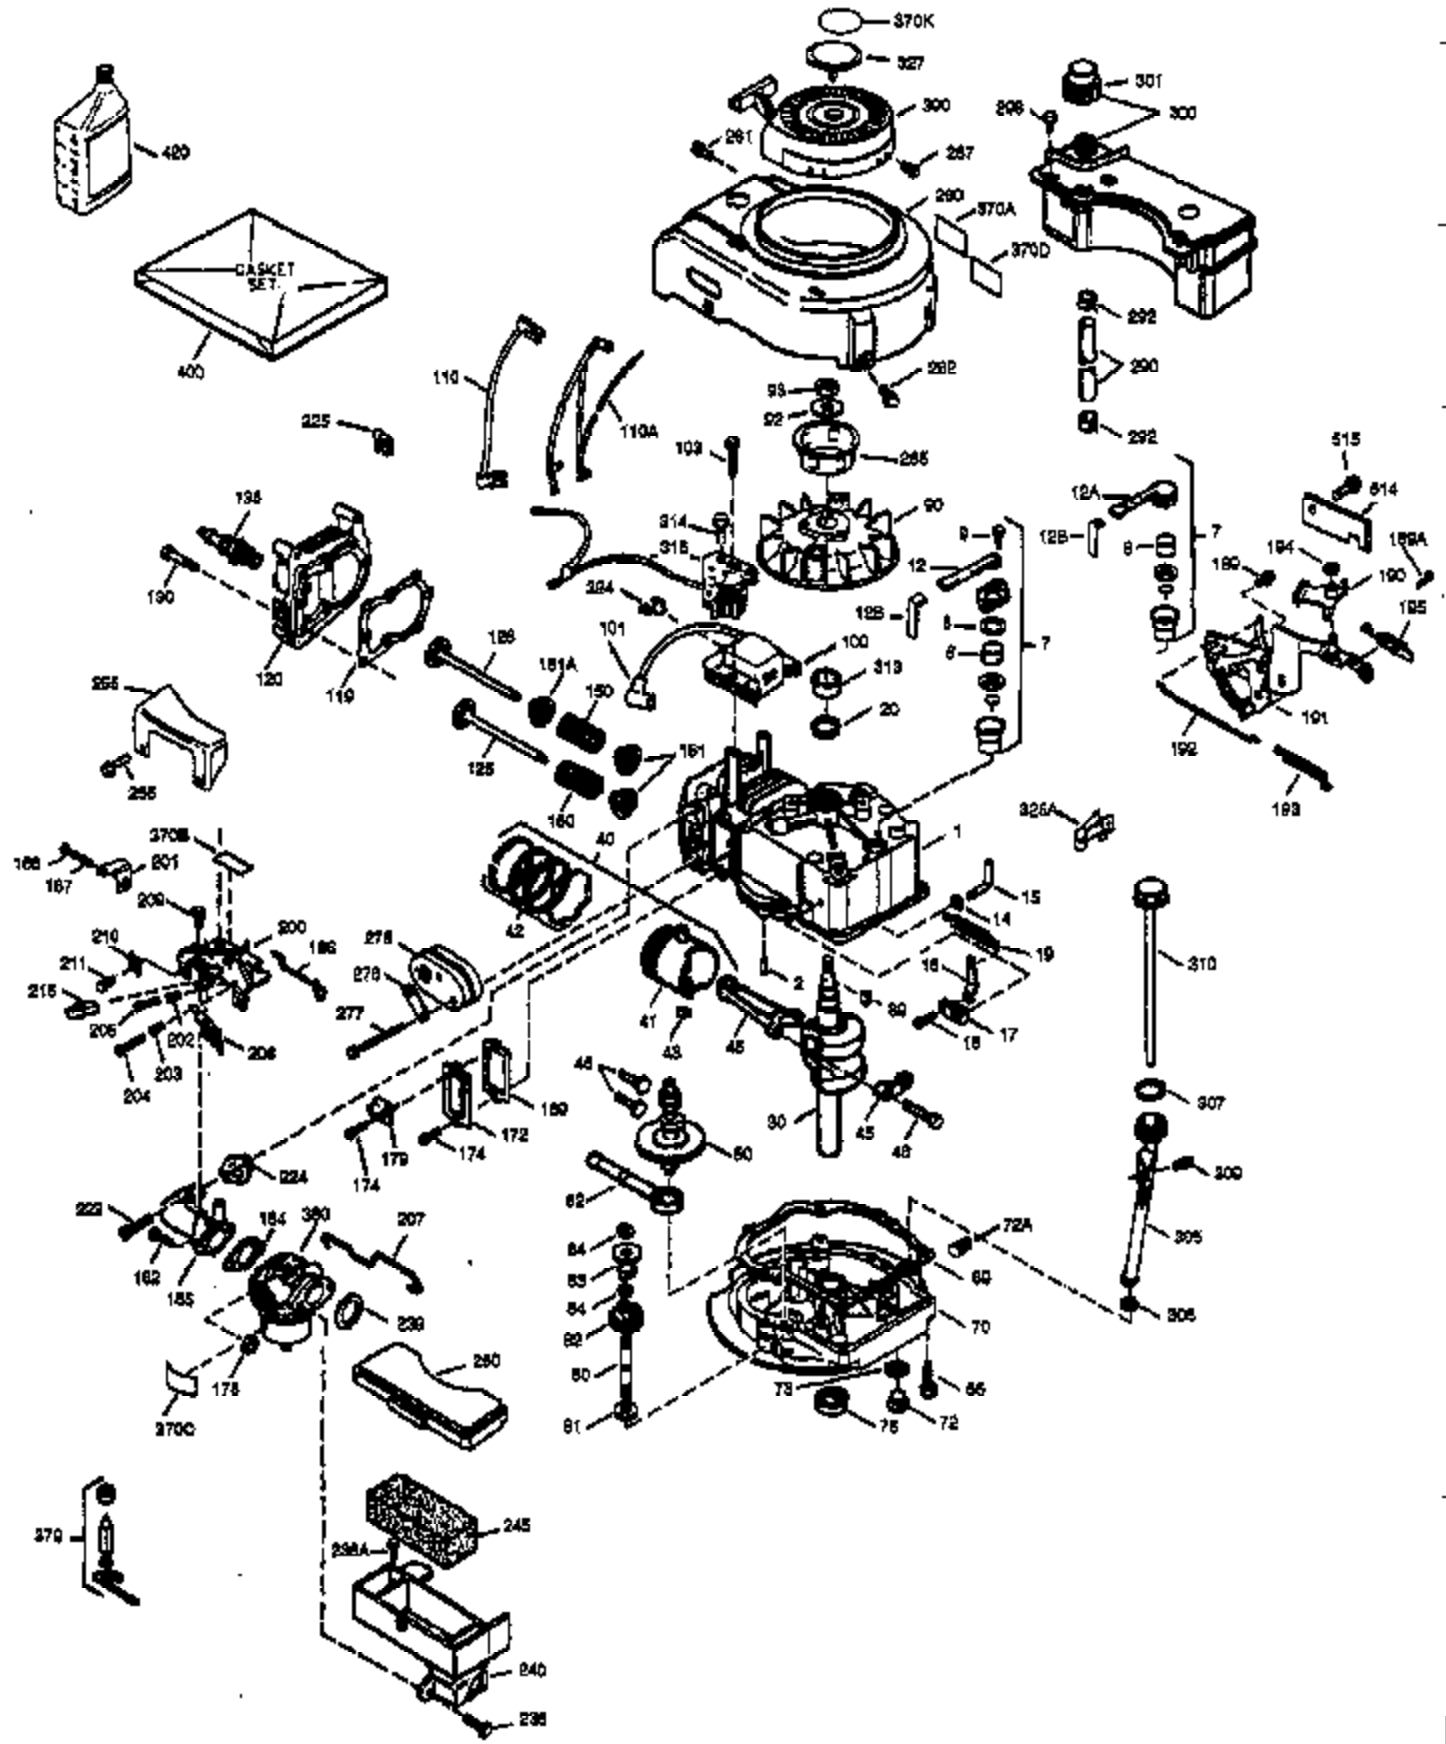

ILLUSTRATION SHOWS TYPICAL PARTS ONLY. ORDER BY PART NUMBER. PARTS NOT LISTED ARE SUPPLIED BY OEM.

VIEW 1 OF 3

Ref #	Part Number	Qty	Description
1	35010		Cylinder (Incl. 2 & 20) (2-5/8" Bore)
2	26727		Pin, Dowel
6	33734		Element, Breather
7	34214A		Breather Assy. (Incl. 6, 8, 9, 12 & 1 2A)
8	33735		* Gasket, Breather
9	30200		Screw, 10-24 x 9/16"
12	33886		Tube, Breather
14	28277		Washer, Flat
15	30589		Rod, Governor (Incl. 14)
16	31383A		Lever, Governor
17	31335		Clamp, Governor lever
18	650548		Screw, 8-32 x 5/16"
19	31361		Spring, Extension
20	32600		Seal, Oil
30	35482		Crankshaft
40	35544		Piston, Pin & Ring Set (Std.) (2-5/8" Bore)
40	35545		Piston, Pin & Ring Set (.010" OS)
40	35546		Piston, Pin & Ring Set (.020" OS)
41	35541		Piston & Pin Ass'y. (Incl. 43)(Std.)(2-5/8")
41	35542		Piston & Pin Ass'y. (Incl. 43) (.010" OS)
41	35543		Piston & Pin Ass'y. (Incl. 43) (.020" OS)
42	35547		Ring Set (Std.) (2-5/8" Bore)
42	35548		Ring Set (.010" OS)
42	35549		Ring Set (.020" OS)
43	20381		Ring, Piston pin retaining
45	30963B		Rod Assy., Connecting (Incl. 46)
46	32610A		Bolt, Connecting rod
48	27241		Lifter, Valve
50	33553		Camshaft (MCR)
52	29914		Oil Pump Assy.
69	35261		* Gasket, Mounting flange
70	34311C		Flange Ass'y. (Incl. 72, 72A, 73, 75 & 80)
72	30572		Plug, Oil drain (Incl. 73)
73	28833		* Drain Plug Gasket (Not req. W/plastic plug)
75	27897		Seal, Oil
80	30574		Shaft, Governor
81	30590A		Washer, Flat
82	30591		Gear Assy., Governor (Incl. 81)
83	30588A		Spool, Governor
84	29193		Ring, Retaining
86	650488		Screw, 1/4-20 x 1-1/4"
89	611004		Flywheel Key
90	611112		Flywheel
92	650815		Washer, Belleville
93	650816		Nut, Flywheel
100	34443A		Solid State Ignition
101	610118		Cover, Spark plug
103	650814		Screw, Torx T-15, 10-24 x 1"
110	34961		Ground Wire
119	33015A		* Gasket, Head
120	34342		Head, Cylinder
125	29314B		Intake Valve (Std.) (Incl. 151) (Conventional Ports)
125	29315C		Intake Valve (1/32" OS) (Incl. 151) (Conventional Ports)
126	29313C		Exhaust Valve (Std.) (Incl. 151) (Conventional Ports)
126	29315C		Exhaust Valve (1/32" OS) (Incl. 151) (Conventional Ports)
130	6021A		Screw, 5/16-18 x 1-1/2"
135	35395		Resistor Spark Plug (RJ19LM)
150	31672		Spring, Valve