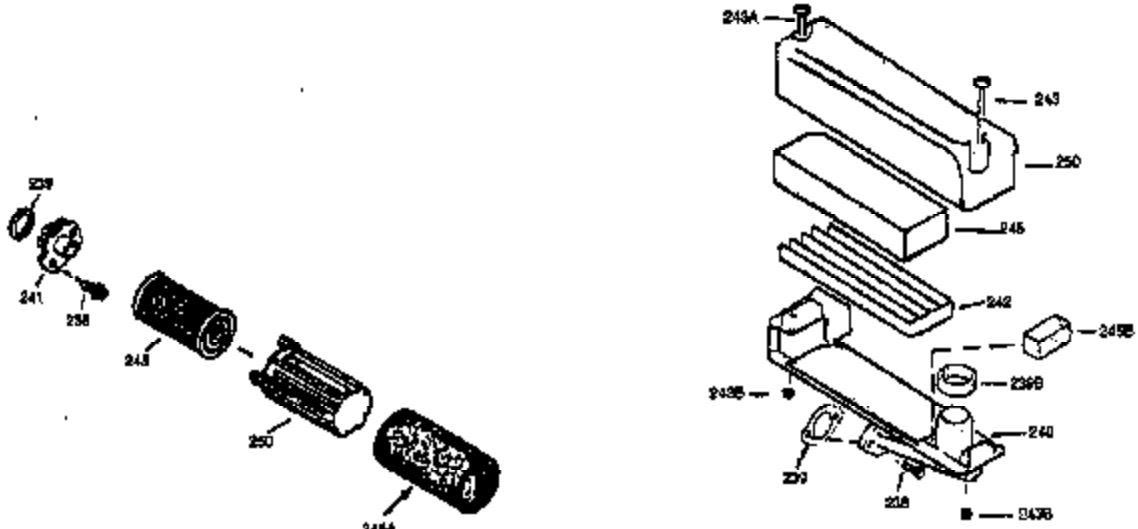

ILLUSTRATION SHOWS TYPICAL PARTS ONLY. ORDER BY PART NUMBER. PARTS NOT LISTED ARE SUPPLIED BY OEM.

VIEW 3 OF 3

Ref #	Part Number	Qty	Description
19	31361		Spring, Extension
69	35261		* Gasket, Mounting flange
182	6201		Screw, 1/4-28 x 7/8"
185	31384A		Pipe, Intake (Incl. 224)
186	34337		Link, Governor spring
209	30200		Screw, 10-24 x 9/16"
223	650451		Screw, 1/4-20 x 1"
238	650806		Screw, 10-32 x 5/8"
239	34338		* Gasket, Air cleaner
240	34858		Body, Air cleaner
246D	35435		Filter, Pre-Air (Optional)
246	34340		Element, Air cleaner
250	34341A		Cover, Air cleaner
277A	30063		Screw, Torx T-30, 1/4-20 x 1/2" (Use as req.)
284	32431		Cover, Muffler
284A	650760		Screw, 8-32 x 3/8"
354	35025		Staple (Not used on all models)
370G	34387		Decal, Instruction (Optional)
410	730574		Opt.Debris Screen Kit (Incl.370G,411, 412,413)
411	35596		Debris Screen (Optional)
412	35597		Debris Screen Bracket (Optional)
413	650910		Screw, 8-32 x 1/4 (Optional)
415	730162		Muffler Adapter Kit(In.274,277A)(Use as req.)