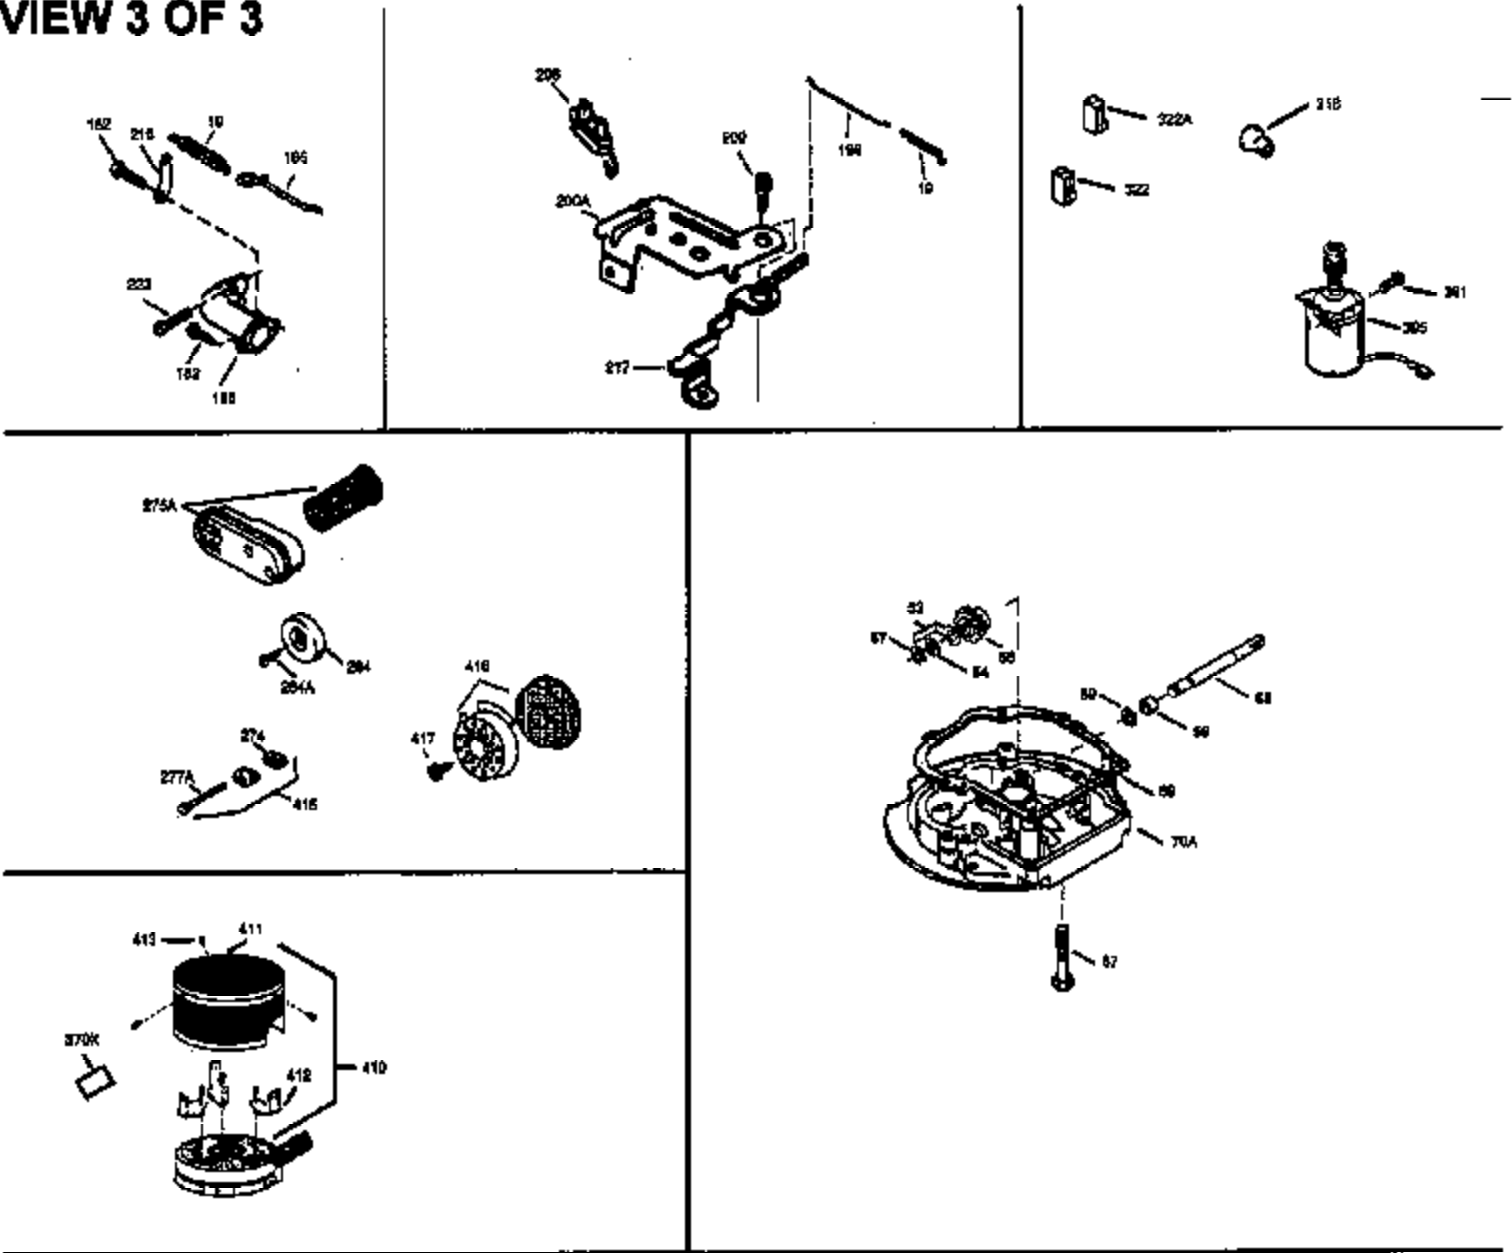

ILLUSTRATION SHOWS TYPICAL PARTS ONLY. ORDER BY PART NUMBER. PARTS NOT LISTED ARE SUPPLIED BY OEM.

VIEW 3 OF 3

Ref #	Part Number	Qty	Description
19	31361		Spring, Extension
69	35261		* Gasket, Mounting flange
182	6201		Screw, 1/4-28 x 7/8"
185	31384A		Pipe, Intake (Incl. 224)
186	34337		Link, Governor spring
209	30200		Screw, 10-24 x 9/16"
223	650451		Screw, 1/4-20 x 1"
238	650806		Screw, 10-32 x 5/8"
239	34338		* Gasket, Air cleaner
240	34858		Body, Air cleaner
246D	35435		Filter, Pre-Air (Optional)
246	34340		Element, Air cleaner
250	34341A		Cover, Air cleaner
277A	30063		Screw, Torx T-30, 1/4-20 x 1/2" (Use as req.)
284	32431		Cover, Muffler
284A	650760		Screw, 8-32 x 3/8"
354	35025		Staple (Not used on all models)
370G	34387		Decal, Instruction (Optional)
410	730574		Opt.Debris Screen Kit (Incl.370G,411, 412,413)
411	35596		Debris Screen (Optional)
412	35597		Debris Screen Bracket (Optional)
413	650910		Screw, 8-32 x 1/4 (Optional)
415	730162		Muffler Adapter Kit(In.274,277A)(Use as req.)