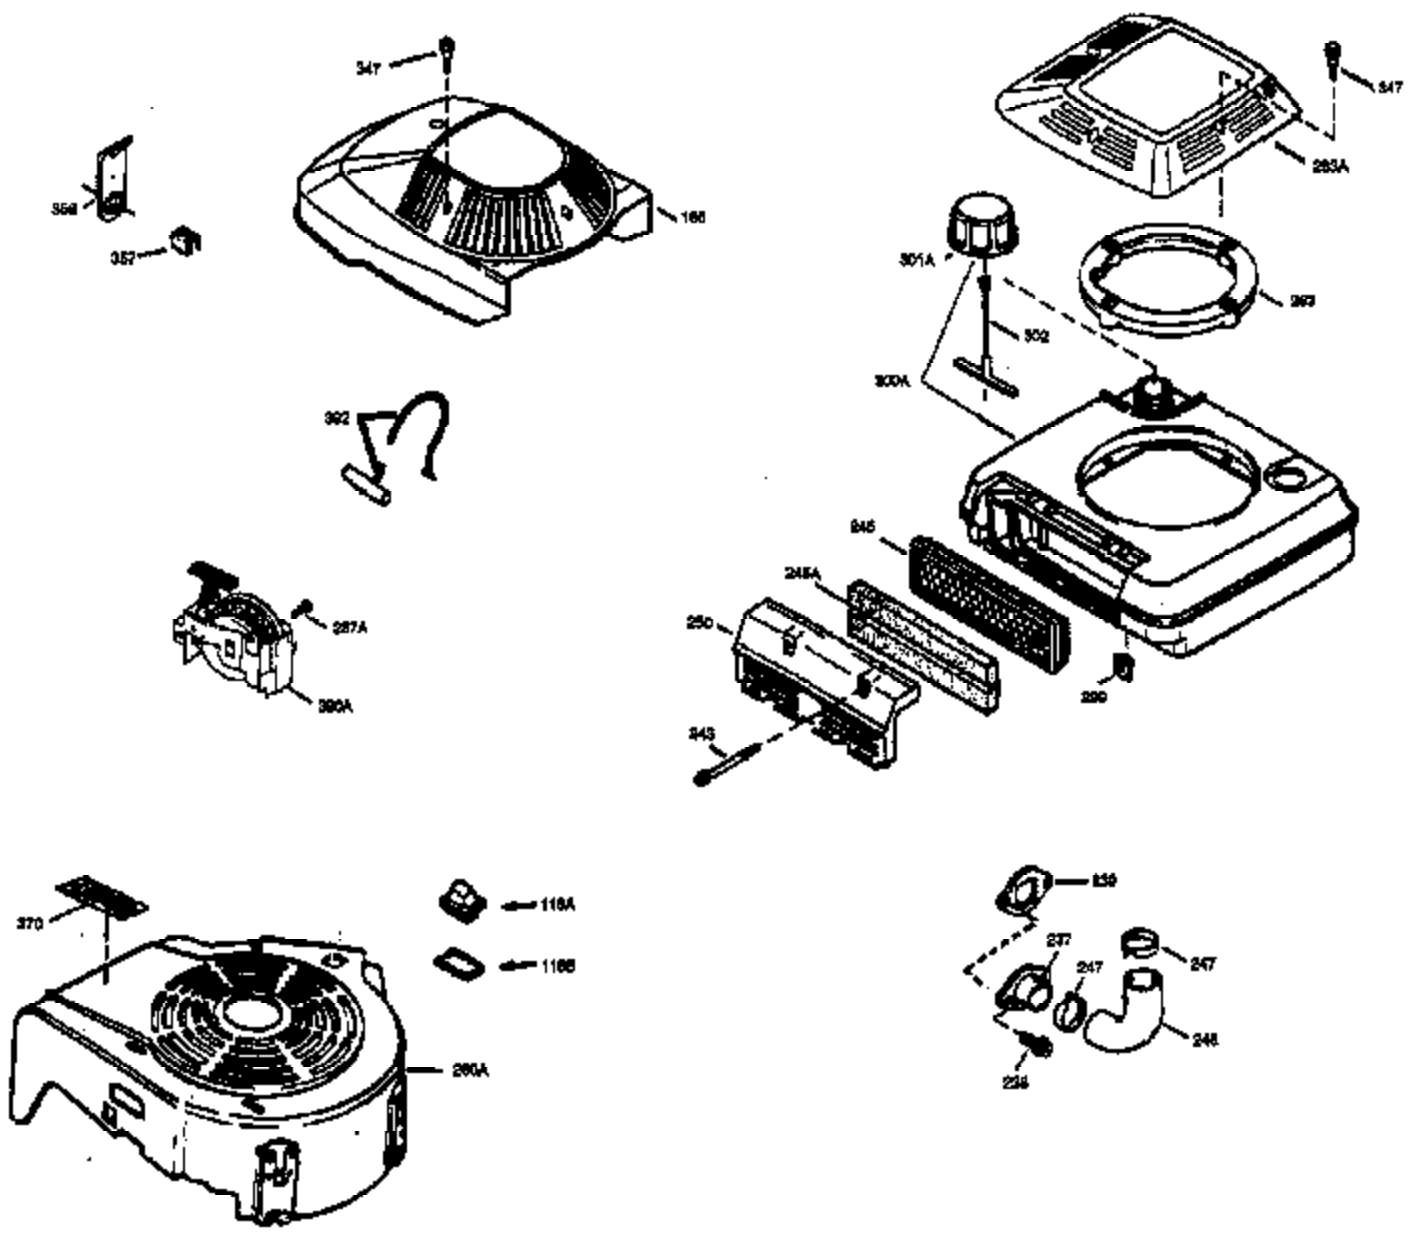

ILLUSTRATION SHOWS TYPICAL PARTS ONLY. ORDER BY PART NUMBER. PARTS NOT LISTED ARE SUPPLIED BY OEM.
VIEW 2 OF 3

Ref #	Part Number	Qty	Description
238	650806		Screw, 10-32 x 5/8"
239	34338		* Gasket, Air cleaner
246	34340		Element, Air cleaner
246D	35435		Filter, Pre-Air (Optional)
250	34341A		Cover, Air cleaner
300A	34476		Fuel Tank (Incl. 292 & 301)
354	35025		Staple (Not used on all models)
357	34985		Rope Stop & Staple Assy. (Incl. 354)
370G	34387		Decal, Instruction (Optional)
370	550223		Decal, Name