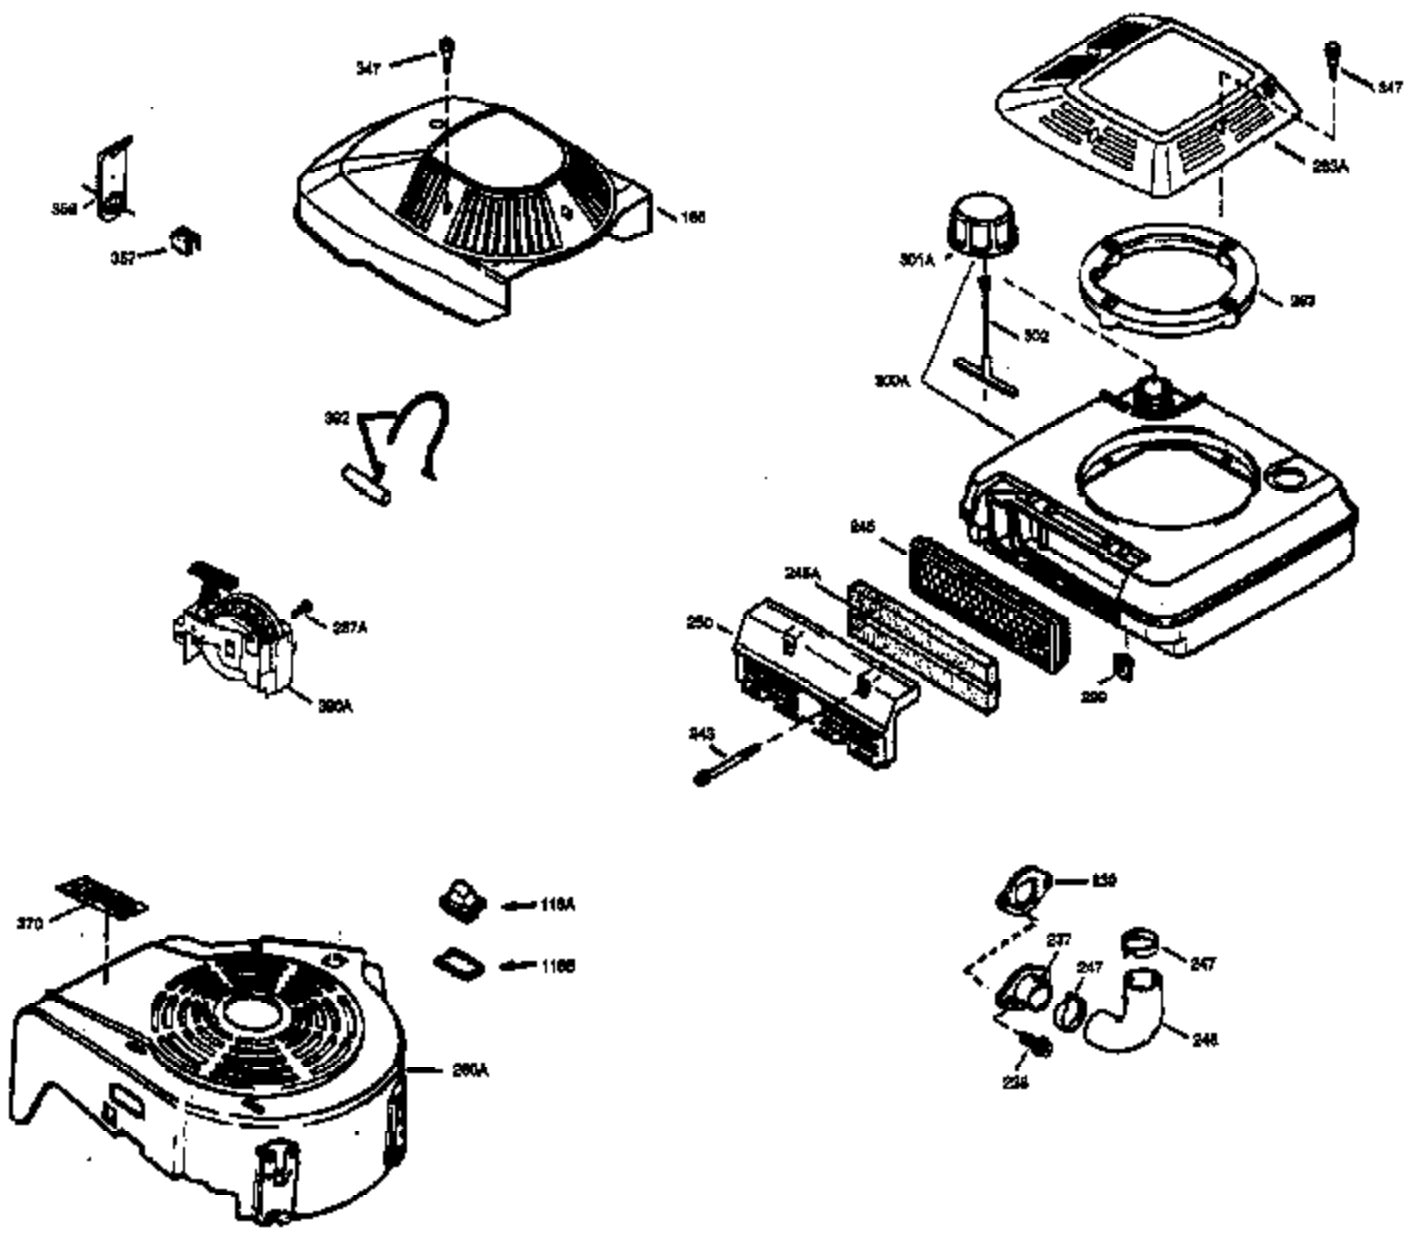

ILLUSTRATION SHOWS TYPICAL PARTS ONLY. ORDER BY PART NUMBER. PARTS NOT LISTED ARE SUPPLIED BY OEM.
VIEW 2 OF 3

Ref #	Part Number	Qty	Description
238	650806	2	Screw, 10-32 x 5/8"
239	34338	1	* Air Cleaner Gasket
245	34340	1	Air Cleaner Filter
250	34341B	1	Air Cleaner Cover
354	35025	1	Staple
357	34985	1	Starter Rope Retainer
370	36260	1	Primer Decal