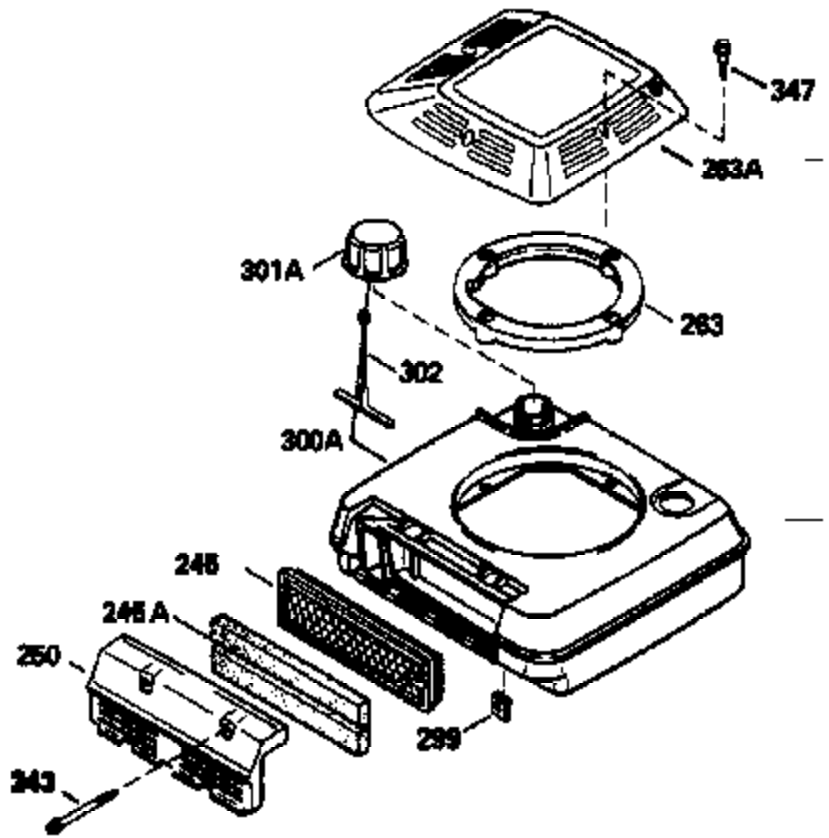

VIEW 2 OF 3

Ref #	Part Number	Qty	Description
118	730194		Rope Guide Kit (Use as required)
149	35390		Seal Assy., Intake valve
238	650806		Screw, 10-32 x 5/8"
239	34338		* Gasket, Air cleaner
246	34340		Element, Air cleaner
246E	35435		Filter, Pre-air (Use as required)
250	34341A		Cover, Air cleaner
260A	34936		Housing, Blower
286	35009		Screen, Starter cup
287A	650735		Screw, 10-24 x 3/8" (Use as required)
287A			Pop Rivet (3/16" Dia.) (Purchase locally)
300A	34476		Fuel Tank (Incl. 292 & 301)
354	35025		Staple (Not used on all models)
357	34985		Rope Stop & Staple Assy. (Incl. 354)
370D	34144		Decal, "Primer"
370H	34387		Decal, Instruction (Optional)
370J	34870		Decal, Instruction (Optional)
425	730571		Starter Muff Kit (Incl.370J,426,427)(Opt.)
426	32203		Starter Air Cleaner (Optional)
427	32204		Starter Air Cleaner Bracket (Optional)
436	611006		Stator Plate Ass'y.(Incl.377,378,437, 442-448)
437	30551		Spring, Breaker box cover
438	610947		Cover, Dust
439	610955		Gasket, Stator cover
440	30992		Cam, Breaker
442	610385		Washer
443	610408		Nut, 8-32
444	29181		Breaker Fastening Screw & Washer
445	610593		Condenser Fastening Screw
446	33356		Terminal, Ground