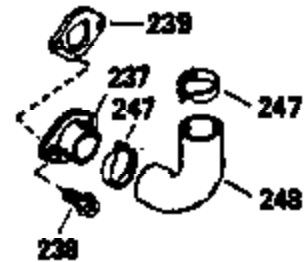

VIEW 2 OF 3

Ref #	Part Number	Qty	Description
118	730194		Rope Guide Kit (Use as required)
149	35390		Seal Assy., Intake valve
238	650806		Screw, 10-32 x 5/8"
239	34338		* Gasket, Air cleaner
246	34340		Element, Air cleaner
246E	35435		Filter, Pre-air (Use as required)
250	34341A		Cover, Air cleaner
260A	34936		Housing, Blower
286	35009		Screen, Starter cup
287A	650735		Screw, 10-24 x 3/8" (Use as required)
287A			Pop Rivet (3/16" Dia.) (Purchase locally)
300A	34476		Fuel Tank (Incl. 292 & 301)
354	35025		Staple (Not used on all models)
357	34985		Rope Stop & Staple Assy. (Incl. 354)
370D	34144		Decal, "Primer"
370H	34387		Decal, Instruction (Optional)
370J	34870		Decal, Instruction (Optional)
425	730571		Starter Muff Kit (Incl.370J,426,427)(Opt.)
426	32203		Starter Air Cleaner (Optional)
427	32204		Starter Air Cleaner Bracket (Optional)
436	611006		Stator Plate Ass'y.(Incl.377,378,437, 442-448)
437	30551		Spring, Breaker box cover
438	610947		Cover, Dust
439	610955		Gasket, Stator cover
440	30992		Cam, Breaker
442	610385		Washer
443	610408		Nut, 8-32
444	29181		Breaker Fastening Screw & Washer
445	610593		Condenser Fastening Screw
446	33356		Terminal, Ground