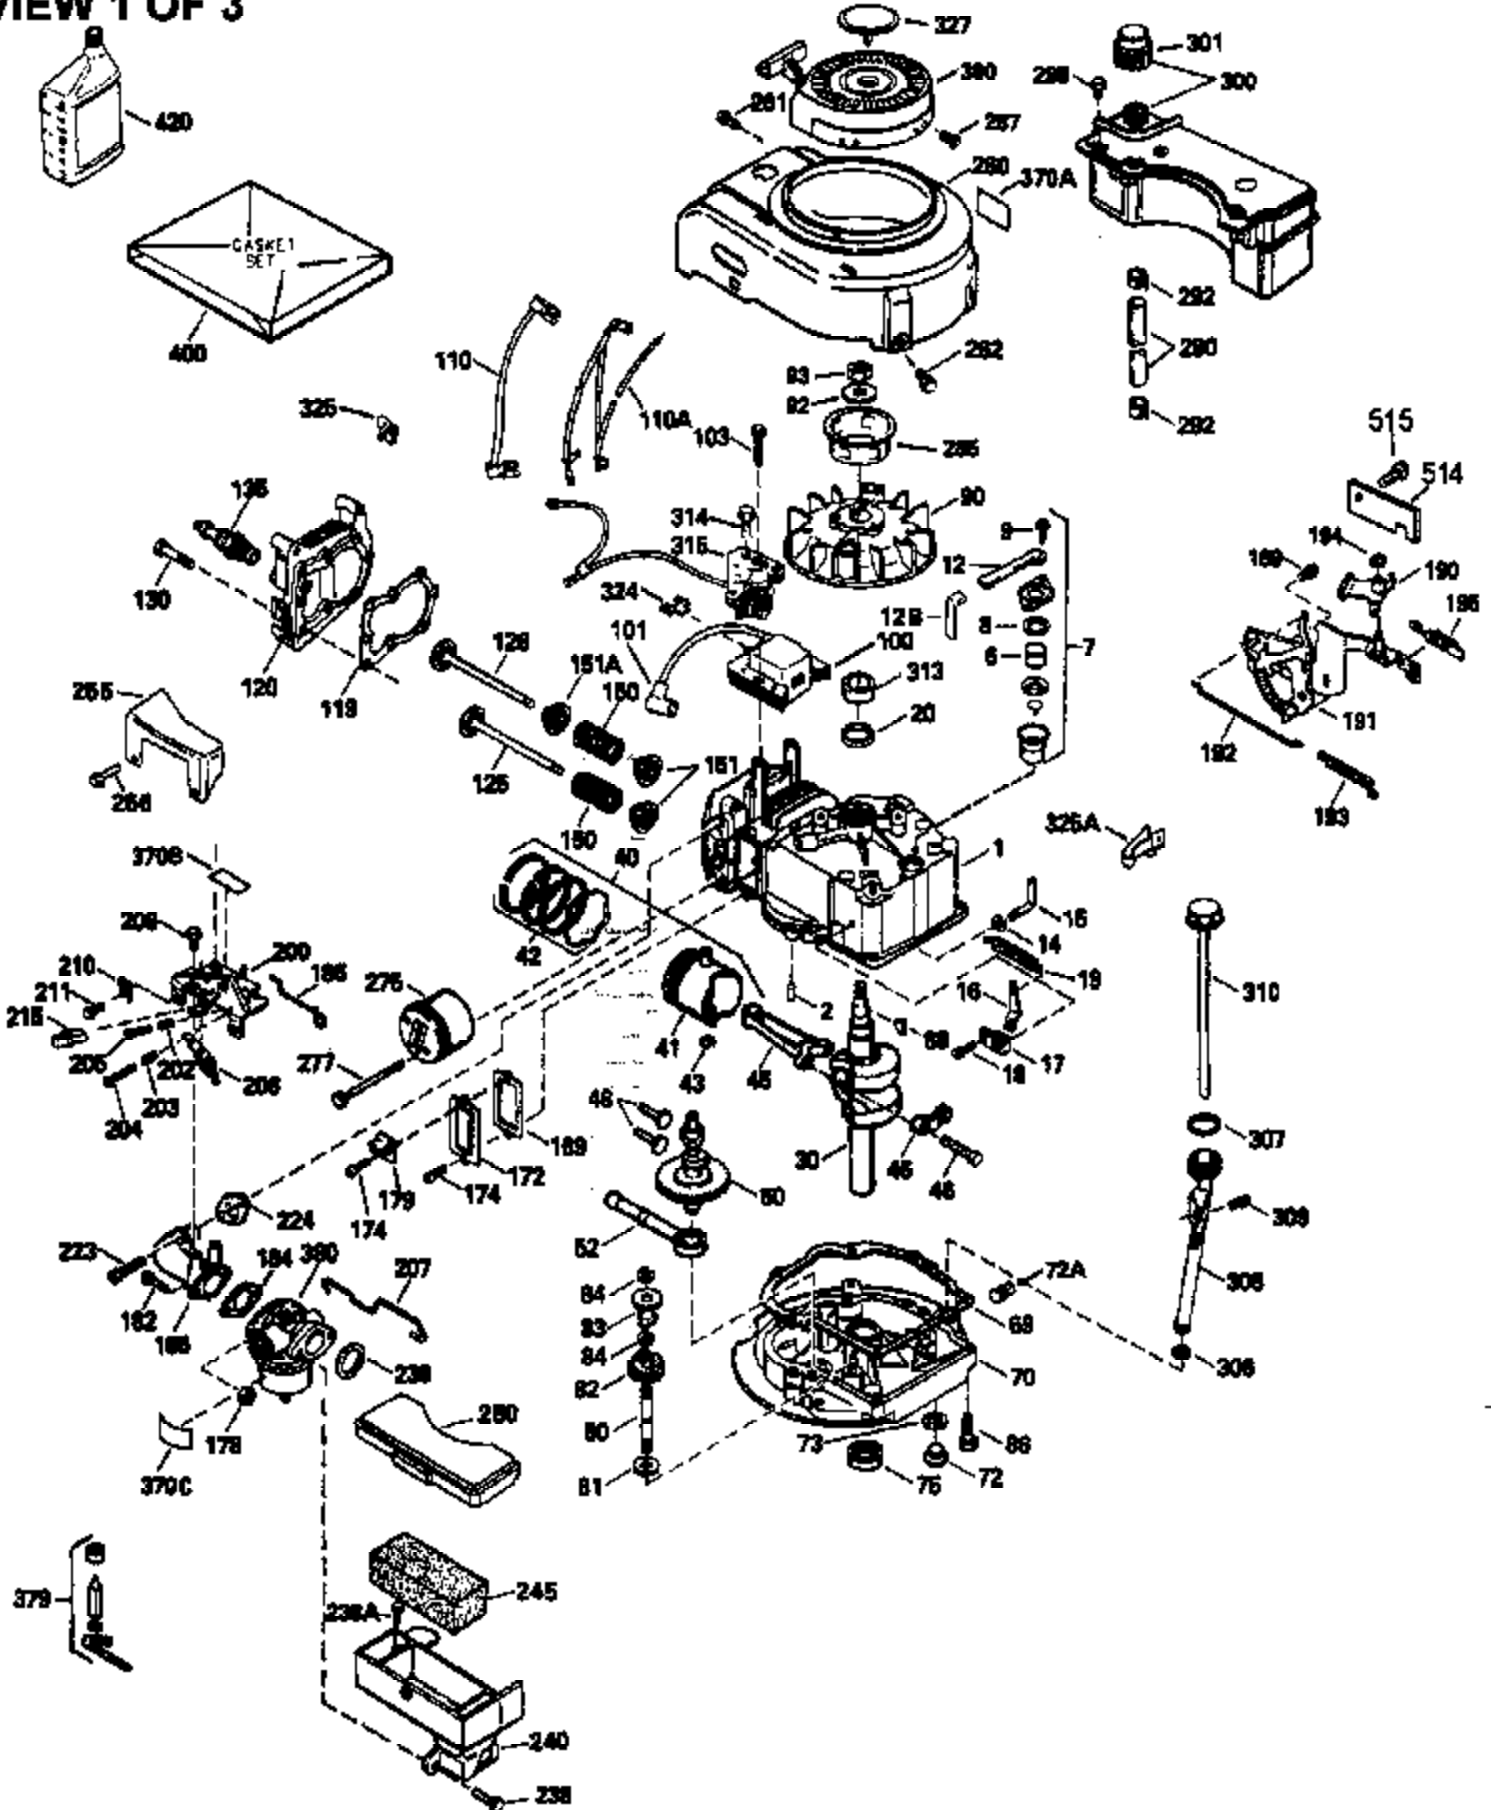

VIEW 1 OF 3

Ref #	Part Number	Qty	Description
1	35010		Cylinder (Incl. 2 & 20)(2-5/8" Bore)
2	26727		Pin, Dowel
6	33734		Element, Breather
7	34214A		Breather Ass'y. (Incl. 6, 8, 9, 12 , & 12A)
8	33735		* Gasket, Breather
9	30200		Screw, 10-24 x 9/16"
12	33886		Tube, Breather
14	28277		Washer, Flat
15	30589		Rod, Governor (Incl. 14)
16	31383A		Lever, Governor
17	31335		Clamp, Governor lever
18	650548		Screw, 8-32 x 5/16"
19	31361		Spring, Extension
20	32600		Seal, Oil
30	34440		Crankshaft
40	34851		Piston, Pin & Ring Set (Std.) (2-5/8" Bore) ring sets and pistons have been superceded into a new piston, pin and ring set assembly. As of this update the ring sets (34854, 34855, 34856) are stillavailable. It will be necessary to note on the engine that the piston, pin and ring set have been chang
40	34852		Piston, Pin & Ring Set (.010" OS)
40	34853		Piston, Pin & Ring Set (.020" OS)
41	32603B		Piston & Pin Ass'y. (Incl.43)(Std.)(2 -5/8")
41	32604B		Piston & Pin Ass'y. (Incl. 43) (.010" OS)
41	32605B		Piston & Pin Ass'y. (Incl. 43) (.020" OS)
42	34854		Ring Set (Std.) (2-5/8" Bore)
42	34855		Ring Set (.010" OS)
42	34856		Ring Set (.020" OS)
43	20381		Ring, Piston pin retaining
45	30963B		Rod Assy., Connecting (Incl. 46)
46	32610A		Bolt, Connecting rod
48	27241		Lifter, Valve
50	33553		Camshaft (MCR)
52	29914		Oil Pump Assy.
69	35261		* Gasket, Mounting flange
70	34831		Flange Ass'y. (Incl. 72,A, 73, 85, 80 & 311)
72	30572		Plug, Oil drain (Incl. 73)
73	28833		* Drain Plug Gasket (Not req. W/plastic plug)
75	26208		Seal, Oil
80	30574		Shaft, Governor
81	30590A		Washer, Flat
82	30591		Gear Assy., Governor (Incl. 81)
83	30588A		Spool, Governor
84	29193		Ring, Retaining
86	650488		Screw, 1/4-20 x 1-1/4"
89	611004		Flywheel Key
90	611046A		Flywheel
92	650815		Washer, Belleville
93	650816		Nut, Flywheel
100	34443A		Solid State Ignition
100	730207		Magneto-to-Solid State Conv. Kit (Includes solid state module, solid state flywheel key, and instructions.) (Use as required on external ignition engines only.)
101	610118		Cover, Spark plug (Use as required)
103	650814		Screw, Torx T-15, 10-24 x 1"
110	34961		Ground Wire
118	730194		Rope Guide Kit (Use as required)