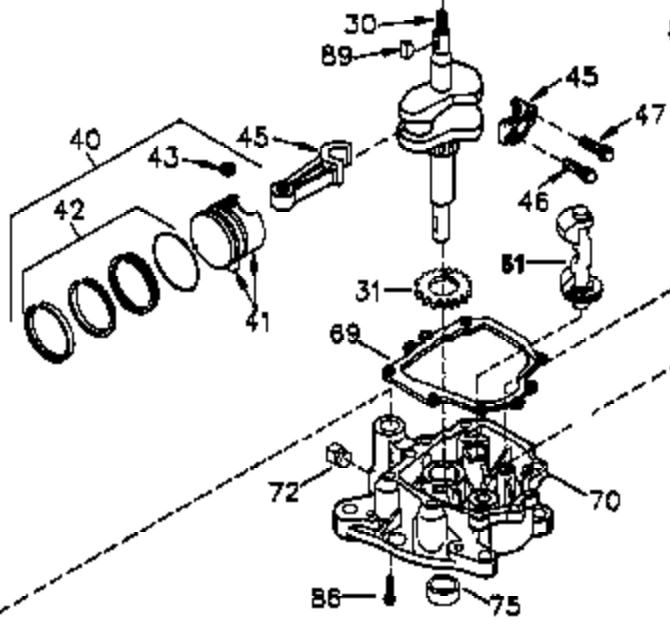

CONTINUED FROM PAGE 2

Engine Parts List #2

Ref #	Part Number	Qty	Description
30	35429A	1	Crankshaft
31	35327	1	Counterbalance Gear
40	35776A	1	Piston, Pin & Ring Set (Std.)
40	35777A	1	Piston, Pin & Ring Set (.010" OS)
40	35778A	1	Piston, Pin & Ring Set (.020" OS)
41	35773A	1	Piston & Pin Ass'y. (Std.) (Incl. 43)
41	35774A	1	Piston & Pin Ass'y. (.010" OS) (Incl. 43)
41	35775A	1	Piston & Pin Ass'y. (.020" OS) (Incl. 43)
42	35779	1	Ring Set (Std.)
42	35780	1	Ring Set (.010" OS)
42	35781	1	Ring Set (.020" OS)
43	35772	2	Piston Pin Retaining Ring
45	36895	1	Connecting Rod Ass'y. (Incl. 47)
47	651033	2	Connecting Rod Bolt
48	34034	2	Valve Lifter
50	35381	1	Camshaft (MCR)
51	35315A	1	Counterbalance Weight
52	31356	1	Oil Pump Ass'y.
69	35317	1	* Mounting Flange Gasket
70	35711A	1	Mounting Flange (Incl. 72, 75 & 80)
72	31927	1	Oil Drain Plug
75	35319	1	Oil Seal
80	35783	1	Governor Shaft
81	30590A	2	Washer
82	35378	1	Governor Gear Ass'y. (Incl. 81)
83	30588A	1	Governor Spool
84	29193	2	Retaining Ring
86	650833	7	Screw, 1/4-20 x 1-3/16"
88	31707A	1	Spacer (Incl. 81)
89	32589	1	Flywheel Key
110A	37494	1	Ground Wire
123	33261	1	Intake Pipe Brace
124	651031	3	Screw, 1/4-20 x 9/16"
171	28424	1	Breather Element
178	29752	2	Nut & Lock Washer, 1/4-28
182	30088A	2	Screw, 1/4-28 x 1"
184	33263	1	* Carburetor To Intake Pipe Gasket
185	34926	1	Intake Pipe
223	650378	2	Screw, T-30, 5/16-18 x 1-3/32"
224	27915A	1	* Intake Pipe Gasket
234	650825	2	Nut & Lock Washer, 1/4-20
238	650834	2	Screw, 10-32 x 1-17/32"
239	33629	1	* Air Cleaner Gasket
240	35538B	1	Air Cleaner Body (Incl. 239)
245A	35404	1	Air Cleaner Filter
245	35403	1	Air Cleaner Filter (Incl. 234)
250	35961	1	Air Cleaner Cover
251	650886	2	Wing Nut, 1/4-20
292	26460	1	Fuel Line Clamp
305	35574	1	Oil Fill Tube
307	35499	1	"O" Ring
308	35437	1	Fill Tube Clip
310	35576	1	Dipstick
380	640091A	1	Carburetor (Incl. 184)
400	36452B	1	* Gasket Set (Incl. items marked PK in notes)
417	650696	2	Screw, 5/16-18 x 2-45/64"
420	730225A	1	SAE 30, 4-Cycle Engine Oil (Quart)