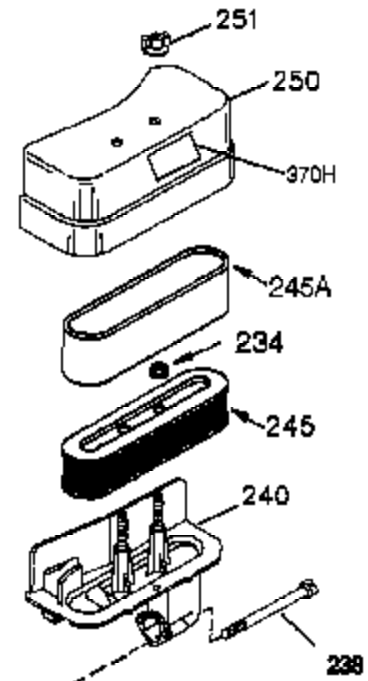

CONTINUED FROM PAGE 2

Engine Parts List #2

Ref #	Part Number	Qty	Description
30	35429A	1	Crankshaft
31	35327	1	Counterbalance Gear
40	35776A	1	Piston, Pin & Ring Set (Std.)
40	35777A	1	Piston, Pin & Ring Set (.010" OS)
40	35778A	1	Piston, Pin & Ring Set (.020" OS)
41	35773A	1	Piston & Pin Ass'y. (Std.) (Incl. 43)
41	35774A	1	Piston & Pin Ass'y. (.010" OS) (Incl. 43)
41	35775A	1	Piston & Pin Ass'y. (.020" OS) (Incl. 43)
42	35779	1	Ring Set (Std.)
42	35780	1	Ring Set (.010" OS)
42	35781	1	Ring Set (.020" OS)
43	35772	2	Piston Pin Retaining Ring
45	36895	1	Connecting Rod Ass'y. (Incl. 47)
47	651033	2	Connecting Rod Bolt
48	34034	2	Valve Lifter
50	35381	1	Camshaft (MCR)
51	35315A	1	Counterbalance Weight
52	31356	1	Oil Pump Ass'y.
69	35317	1	* Mounting Flange Gasket
70	35711A	1	Mounting Flange (Incl. 72, 75 & 80)
72	31927	1	Oil Drain Plug
75	35319	1	Oil Seal
80	35783	1	Governor Shaft
81	30590A	2	Washer
82	35378	1	Governor Gear Ass'y. (Incl. 81)
83	30588A	1	Governor Spool
84	29193	2	Retaining Ring
86	650833	7	Screw, 1/4-20 x 1-3/16"
88	31707A	1	Spacer (Incl. 81)
89	32589	1	Flywheel Key
110A	37494	1	Ground Wire
123	33261	1	Intake Pipe Brace
124	651031	3	Screw, 1/4-20 x 9/16"
171	28424	1	Breather Element
178	29752	2	Nut & Lock Washer, 1/4-28
182	30088A	2	Screw, 1/4-28 x 1"
184	33263	1	* Carburetor To Intake Pipe Gasket
185	34926	1	Intake Pipe
223	650378	2	Screw, T-30, 5/16-18 x 1-3/32"
224	27915A	1	* Intake Pipe Gasket
234	650825	2	Nut & Lock Washer, 1/4-20
238	650834	2	Screw, 10-32 x 1-17/32"
239	33629	1	* Air Cleaner Gasket
240	35538B	1	Air Cleaner Body (Incl. 239)
245A	35404	1	Air Cleaner Filter
245	35403	1	Air Cleaner Filter (Incl. 234)
250	35961	1	Air Cleaner Cover
251	650886	2	Wing Nut, 1/4-20
292	26460	1	Fuel Line Clamp
305	35574	1	Oil Fill Tube
307	35499	1	"O" Ring
308	35437	1	Fill Tube Clip
310	35576	1	Dipstick
380	640091A	1	Carburetor (Incl. 184)
400	36452B	1	* Gasket Set (Incl. items marked PK in notes)
417	650696	2	Screw, 5/16-18 x 2-45/64"
420	730225A	1	SAE 30, 4-Cycle Engine Oil (Quart)