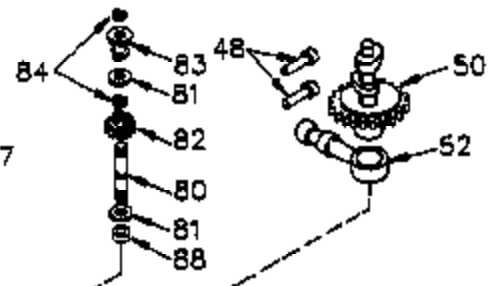

CONTINUED FROM PAGE 2

Engine Parts List #2

Ref #	Part Number	Qty	Description
30	35429A	1	Crankshaft
31	35327	1	Counterbalance Gear
40	35776A	1	Piston, Pin & Ring Set (Std.)
40	35777A	1	Piston, Pin & Ring Set (.010" OS)
40	35778A	1	Piston, Pin & Ring Set (.020" OS)
41	35773A	1	Piston & Pin Ass'y. (Std.) (Incl. 43)
41	35774A	1	Piston & Pin Ass'y. (.010" OS) (Incl. 43)
41	35775A	1	Piston & Pin Ass'y. (.020" OS) (Incl. 43)
42	35779	1	Ring Set (Std.)
42	35780	1	Ring Set (.010" OS)
42	35781	1	Ring Set (.020" OS)
43	35772	2	Piston Pin Retaining Ring
45	36895	1	Connecting Rod Ass'y. (Incl. 47)
47	651033	2	Connecting Rod Bolt
48	34034	2	Valve Lifter
50	35381	1	Camshaft (MCR)
51	35315A	1	Counterbalance Weight
52	31356	1	Oil Pump Ass'y.
69	35317	1	* Mounting Flange Gasket
70	35711A	1	Mounting Flange (Incl. 72, 75 & 80)
72	31927	1	Oil Drain Plug
75	35319	1	Oil Seal
80	35783	1	Governor Shaft
81	30590A	2	Washer
82	35378	1	Governor Gear Ass'y. (Incl. 81)
83	30588A	1	Governor Spool
84	29193	2	Retaining Ring
86	650833	7	Screw, 1/4-20 x 1-3/16"
88	31707A	1	Spacer (Incl. 81)
89	32589	1	Flywheel Key
110A	37494	1	Ground Wire
123	33261	1	Intake Pipe Brace
124	651031	3	Screw, 1/4-20 x 9/16"
171	28424	1	Breather Element
178	29752	2	Nut & Lock Washer, 1/4-28
182	30088A	2	Screw, 1/4-28 x 1"
184	33263	1	* Carburetor To Intake Pipe Gasket
185	34926	1	Intake Pipe
223	650378	2	Screw, T-30, 5/16-18 x 1-3/32"
224	27915A	1	* Intake Pipe Gasket
234	650825	2	Nut & Lock Washer, 1/4-20
238	650834	2	Screw, 10-32 x 1-17/32"
239	33629	1	* Air Cleaner Gasket
240	35538B	1	Air Cleaner Body (Incl. 239)
245A	35404	1	Air Cleaner Filter
245	35403	1	Air Cleaner Filter (Incl. 234)
250	35961	1	Air Cleaner Cover
251	650886	2	Wing Nut, 1/4-20
292	26460	1	Fuel Line Clamp
305	35574	1	Oil Fill Tube
307	35499	1	"O" Ring
308	35437	1	Fill Tube Clip
310	35576	1	Dipstick
380	640091A	1	Carburetor (Incl. 184)
400	36452B	1	* Gasket Set (Incl. items marked PK in notes)
417	650696	2	Screw, 5/16-18 x 2-45/64"
420	730225A	1	SAE 30, 4-Cycle Engine Oil (Quart)