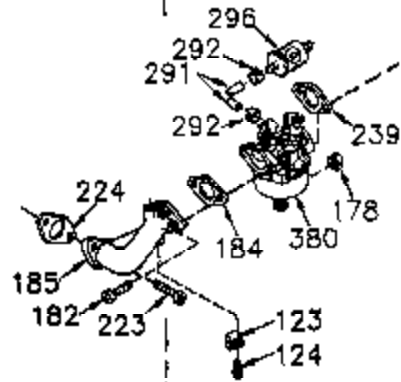

CONTINUED FROM PAGE 2

Engine Parts List #2

Ref #	Part Number	Qty	Description
30	35429A	1	Crankshaft
31	35327	1	Counterbalance Gear
40	35776A	1	Piston, Pin & Ring Set (Std.)
40	35777A	1	Piston, Pin & Ring Set (.010" OS)
40	35778A	1	Piston, Pin & Ring Set (.020" OS)
41	35773A	1	Piston & Pin Ass'y. (Std.) (Incl. 43)
41	35774A	1	Piston & Pin Ass'y. (.010" OS) (Incl. 43)
41	35775A	1	Piston & Pin Ass'y. (.020" OS) (Incl. 43)
42	35779	1	Ring Set (Std.)
42	35780	1	Ring Set (.010" OS)
42	35781	1	Ring Set (.020" OS)
43	35772	2	Piston Pin Retaining Ring
45	36895	1	Connecting Rod Ass'y. (Incl. 47)
47	651033	2	Connecting Rod Bolt
48	34034	2	Valve Lifter
50	35381	1	Camshaft (MCR)
51	35315A	1	Counterbalance Weight
52	31356	1	Oil Pump Ass'y.
69	35317	1	* Mounting Flange Gasket
70	35711A	1	Mounting Flange (Incl. 72, 75 & 80)
72	31927	1	Oil Drain Plug
75	35319	1	Oil Seal
80	35783	1	Governor Shaft
81	30590A	2	Washer
82	35378	1	Governor Gear Ass'y. (Incl. 81)
83	30588A	1	Governor Spool
84	29193	2	Retaining Ring
86	650833	7	Screw, 1/4-20 x 1-3/16"
88	31707A	1	Spacer (Incl. 81)
89	32589	1	Flywheel Key
110A	37494	1	Ground Wire
123	33261	1	Intake Pipe Brace
124	651031	3	Screw, 1/4-20 x 9/16"
171	28424	1	Breather Element
178	29752	2	Nut & Lock Washer, 1/4-28
182	30088A	2	Screw, 1/4-28 x 1"
184	33263	1	* Carburetor To Intake Pipe Gasket
185	34926	1	Intake Pipe
223	650378	2	Screw, T-30, 5/16-18 x 1-3/32"
224	27915A	1	* Intake Pipe Gasket
234	650825	2	Nut & Lock Washer, 1/4-20
238	650834	2	Screw, 10-32 x 1-17/32"
239	33629	1	* Air Cleaner Gasket
240	35538B	1	Air Cleaner Body (Incl. 239)
245A	35404	1	Air Cleaner Filter
245	35403	1	Air Cleaner Filter (Incl. 234)
250	35961	1	Air Cleaner Cover
251	650886	2	Wing Nut, 1/4-20
292	26460	1	Fuel Line Clamp
305	35574	1	Oil Fill Tube
307	35499	1	"O" Ring
308	35437	1	Fill Tube Clip
310	35576	1	Dipstick
380	640091A	1	Carburetor (Incl. 184)
400	36452B	1	* Gasket Set (Incl. items marked PK in notes)
417	650696	2	Screw, 5/16-18 x 2-45/64"
420	730225A	1	SAE 30, 4-Cycle Engine Oil (Quart)