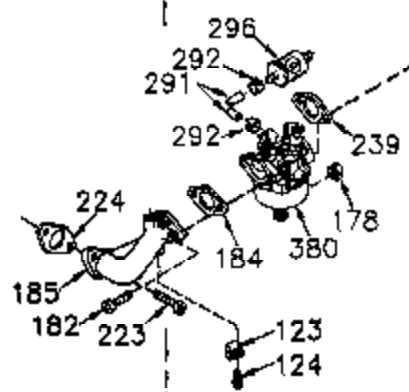

CONTINUED FROM PAGE 2

Ref #	Part Number	Qty	Description
30	35422A	1	Crankshaft
31	35327	1	Counterbalance Gear
40	35776A	1	Piston, Pin & Ring Set (Std.)(Incl. 4 1,42 & 43)
40	35777A	1	Piston, Pin & Ring Set (.010" OS)(Incl. 41,42 & 43)
40	35778A	1	Piston, Pin & Ring Set (.020" OS)(Incl. 41,42 & 43)
41	35773A	1	Piston & Pin Ass'y. (Std.) (Incl. 43)
41	35774A	1	Piston & Pin Ass'y. (.010" OS) (Incl. 43)
41	35775A	1	Piston & Pin Ass'y. (.020" OS) (Incl. 43)
42	35779	1	Ring Set (Std.)
42	35780	1	Ring Set (.010" OS)
42	35781	1	Ring Set (.020" OS)
43	35772	2	Piston Pin Retaining Ring
45	36895	1	Connecting Rod Ass'y. (Incl. 47)
47	651033	2	Connecting Rod Bolt
48	34034	2	Valve Lifter
50	35381	1	Camshaft (MCR)
51	35315A	1	Counterbalance Weight
52	31356	1	Oil Pump Ass'y.
69	35317	1	* Mounting Flange Gasket
70	35711A	1	Mounting Flange (Incl. 72,75,80 & 81)
72	31927	1	Oil Drain Plug
75	35319	1	Oil Seal
80	35783	1	Governor Shaft
81	30590A	2	Washer
82	35378	1	Governor Gear Ass'y. (Incl. 81)
83	30588A	1	Governor Spool
84	29193	2	Retaining Ring
86	650833	8	Screw, 1/4-20 x 1-3/16"
88	31707A	1	Spacer (Incl. 81)
89	32589	1	Flywheel Key
123	33261	1	Intake Pipe Bracket
124	651031	3	Screw, 1/4-20 x 9/16"
171	28424	1	Breather Element
178	29752	2	Nut & Lock Washer, 1/4-28
182	30088A	2	Screw, 1/4-28 x 1"
184	33263	1	* Carburetor To Intake Pipe Gasket
185	34926	1	Intake Pipe
223	650378	2	Screw, T-30, 5/16-18 x 1-3/32"
224	27915A	1	* Intake Pipe Gasket
234	650825	2	Nut & Lock Washer, 1/4-20
238	650834	2	Screw, 10-32 x 1-17/32"
239	33629	1	* Air Cleaner Gasket
240	35538B	1	Air Cleaner Body (Incl. 239)
245	35403	1	Air Cleaner Filter (Incl. 234)
245	35404	1	Air Cleaner Filter
250	35961	1	Air Cleaner Cover
251	650886	2	Wing Nut, 1/4-20
292	26460	2	Fuel Line Clamp
305	35574	1	Oil Fill Tube
307	35499	1	"O" Ring
308	35437	1	Fill Tube Clip
310	35576	1	Dipstick
370B	36507	1	Speed Control Decal
380	640126	1	Carburetor (Incl. 184)
400	36452B	1	Gasket Set (Include items marked PK in notes)
420	730225A	1	SAE 30 4-Cycle Engine Oil (Quart)