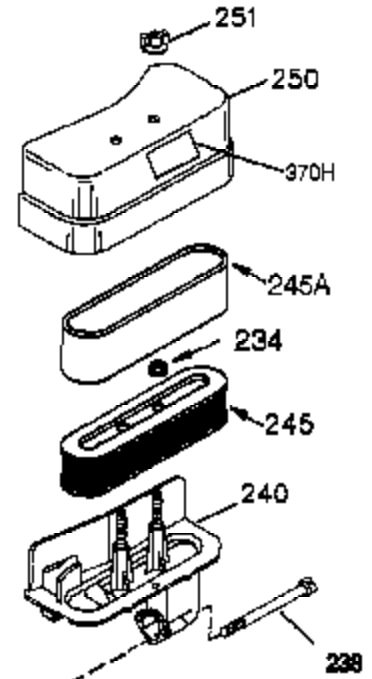

CONTINUED FROM PAGE 2

Ref #	Part Number	Qty	Description
30	35422A	1	Crankshaft
31	35327	1	Counterbalance Gear
40	35776A	1	Piston, Pin & Ring Set (Std.)(Incl. 4 1,42 & 43)
40	35777A	1	Piston, Pin & Ring Set (.010" OS)(Incl. 41,42 & 43)
40	35778A	1	Piston, Pin & Ring Set (.020" OS)(Incl. 41,42 & 43)
41	35773A	1	Piston & Pin Ass'y. (Std.) (Incl. 43)
41	35774A	1	Piston & Pin Ass'y. (.010" OS) (Incl. 43)
41	35775A	1	Piston & Pin Ass'y. (.020" OS) (Incl. 43)
42	35779	1	Ring Set (Std.)
42	35780	1	Ring Set (.010" OS)
42	35781	1	Ring Set (.020" OS)
43	35772	2	Piston Pin Retaining Ring
45	36895	1	Connecting Rod Ass'y. (Incl. 47)
47	651033	2	Connecting Rod Bolt
48	34034	2	Valve Lifter
50	35381	1	Camshaft (MCR)
51	35315A	1	Counterbalance Weight
52	31356	1	Oil Pump Ass'y.
69	35317	1	* Mounting Flange Gasket
70	35711A	1	Mounting Flange (Incl. 72,72A,75 & 80)
72A	28483	1	Oil Drain Plug
72	31927	1	Oil Drain Plug
75	35319	1	Oil Seal
80	35783	1	Governor Shaft
81	30590A	2	Washer
82	35378	1	Governor Gear Ass'y. (Incl. 81)
83	30588A	1	Governor Spool
84	29193	2	Retaining Ring
86	650833	7	Screw, 1/4-20 x 1-3/16"
88	31707A	1	Spacer (Incl. 81)
89	32589	1	Flywheel Key
123	33261	1	Intake Pipe Bracket
124	651031	3	Screw, 1/4-20 x 9/16"
171	28424	1	Breather Element
178	29752	2	Nut & Lock Washer, 1/4-28
182	30088A	2	Screw, 1/4-28 x 1"
184	33263	1	* Carburetor To Intake Pipe Gasket
185	34926	1	Intake Pipe
223	650378	2	Screw, T-30, 5/16-18 x 1-3/32"
224	27915A	1	* Intake Pipe Gasket
234	650825	2	Nut & Lock Washer, 1/4-20
238	650834	2	Screw, 10-32 x 1-17/32"
239	33629	1	* Air Cleaner Gasket
240	35538B	1	Air Cleaner Body (Incl. 239)
245A	35404	1	Air Cleaner Filter
245	35403	1	Air Cleaner Filter (Incl. 234)
250	35961	1	Air Cleaner Cover
251	650886	2	Wing Nut, 1/4-20
292	26460	2	Fuel Line Clamp
305	35574	1	Oil Fill Tube
307	35499	1	"O" Ring
308	35437	1	Fill Tube Clip
310	35576	1	Dipstick
380	640091A	1	Carburetor (Incl. 184)
400	36452B	1	* Gasket Set (Incl. items marked PK i n notes)
420	730225A	1	SAE 30 4-Cycle Engine Oil (Quart)