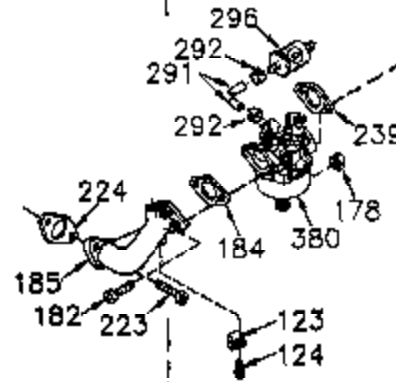

CONTINUED FROM PAGE 2

Ref #	Part Number	Qty	Description
30	35422A	1	Crankshaft
31	35327	1	Counterbalance Gear
40	35776A	1	Piston, Pin & Ring Set (Std.)(Incl. 4 1,42 & 43)
40	35777A	1	Piston, Pin & Ring Set (.010" OS)(Incl. 41,42 & 43)
40	35778A	1	Piston, Pin & Ring Set (.020" OS)(Incl. 41,42 & 43)
41	35773A	1	Piston & Pin Ass'y. (Std.) (Incl. 43)
41	35774A	1	Piston & Pin Ass'y. (.010" OS) (Incl. 43)
41	35775A	1	Piston & Pin Ass'y. (.020" OS) (Incl. 43)
42	35779	1	Ring Set (Std.)
42	35780	1	Ring Set (.010" OS)
42	35781	1	Ring Set (.020" OS)
43	35772	2	Piston Pin Retaining Ring
45	36895	1	Connecting Rod Ass'y. (Incl. 47)
47	651033	2	Connecting Rod Bolt
48	34034	2	Valve Lifter
50	35381	1	Camshaft (MCR)
51	35315A	1	Counterbalance Weight
52	31356	1	Oil Pump Ass'y.
69	35317	1	* Mounting Flange Gasket
70	35711A	1	Mounting Flange (Incl. 72,72A,75 & 80)
72A	28483	1	Oil Drain Plug
72	31927	1	Oil Drain Plug
75	35319	1	Oil Seal
80	35783	1	Governor Shaft
81	30590A	2	Washer
82	35378	1	Governor Gear Ass'y. (Incl. 81)
83	30588A	1	Governor Spool
84	29193	2	Retaining Ring
86	650833	7	Screw, 1/4-20 x 1-3/16"
88	31707A	1	Spacer (Incl. 81)
89	32589	1	Flywheel Key
123	33261	1	Intake Pipe Bracket
124	651031	3	Screw, 1/4-20 x 9/16"
171	28424	1	Breather Element
178	29752	2	Nut & Lock Washer, 1/4-28
182	30088A	2	Screw, 1/4-28 x 1"
184	33263	1	* Carburetor To Intake Pipe Gasket
185	34926	1	Intake Pipe
223	650378	2	Screw, T-30, 5/16-18 x 1-3/32"
224	27915A	1	* Intake Pipe Gasket
234	650825	2	Nut & Lock Washer, 1/4-20
238	650834	2	Screw, 10-32 x 1-17/32"
239	33629	1	* Air Cleaner Gasket
240	35538B	1	Air Cleaner Body (Incl. 239)
245A	35404	1	Air Cleaner Filter
245	35403	1	Air Cleaner Filter (Incl. 234)
250	35961	1	Air Cleaner Cover
251	650886	2	Wing Nut, 1/4-20
292	26460	2	Fuel Line Clamp
305	35574	1	Oil Fill Tube
307	35499	1	"O" Ring
308	35437	1	Fill Tube Clip
310	35576	1	Dipstick
380	640091A	1	Carburetor (Incl. 184)
400	36452B	1	* Gasket Set (Incl. items marked PK i n notes)
420	730225A	1	SAE 30 4-Cycle Engine Oil (Quart)