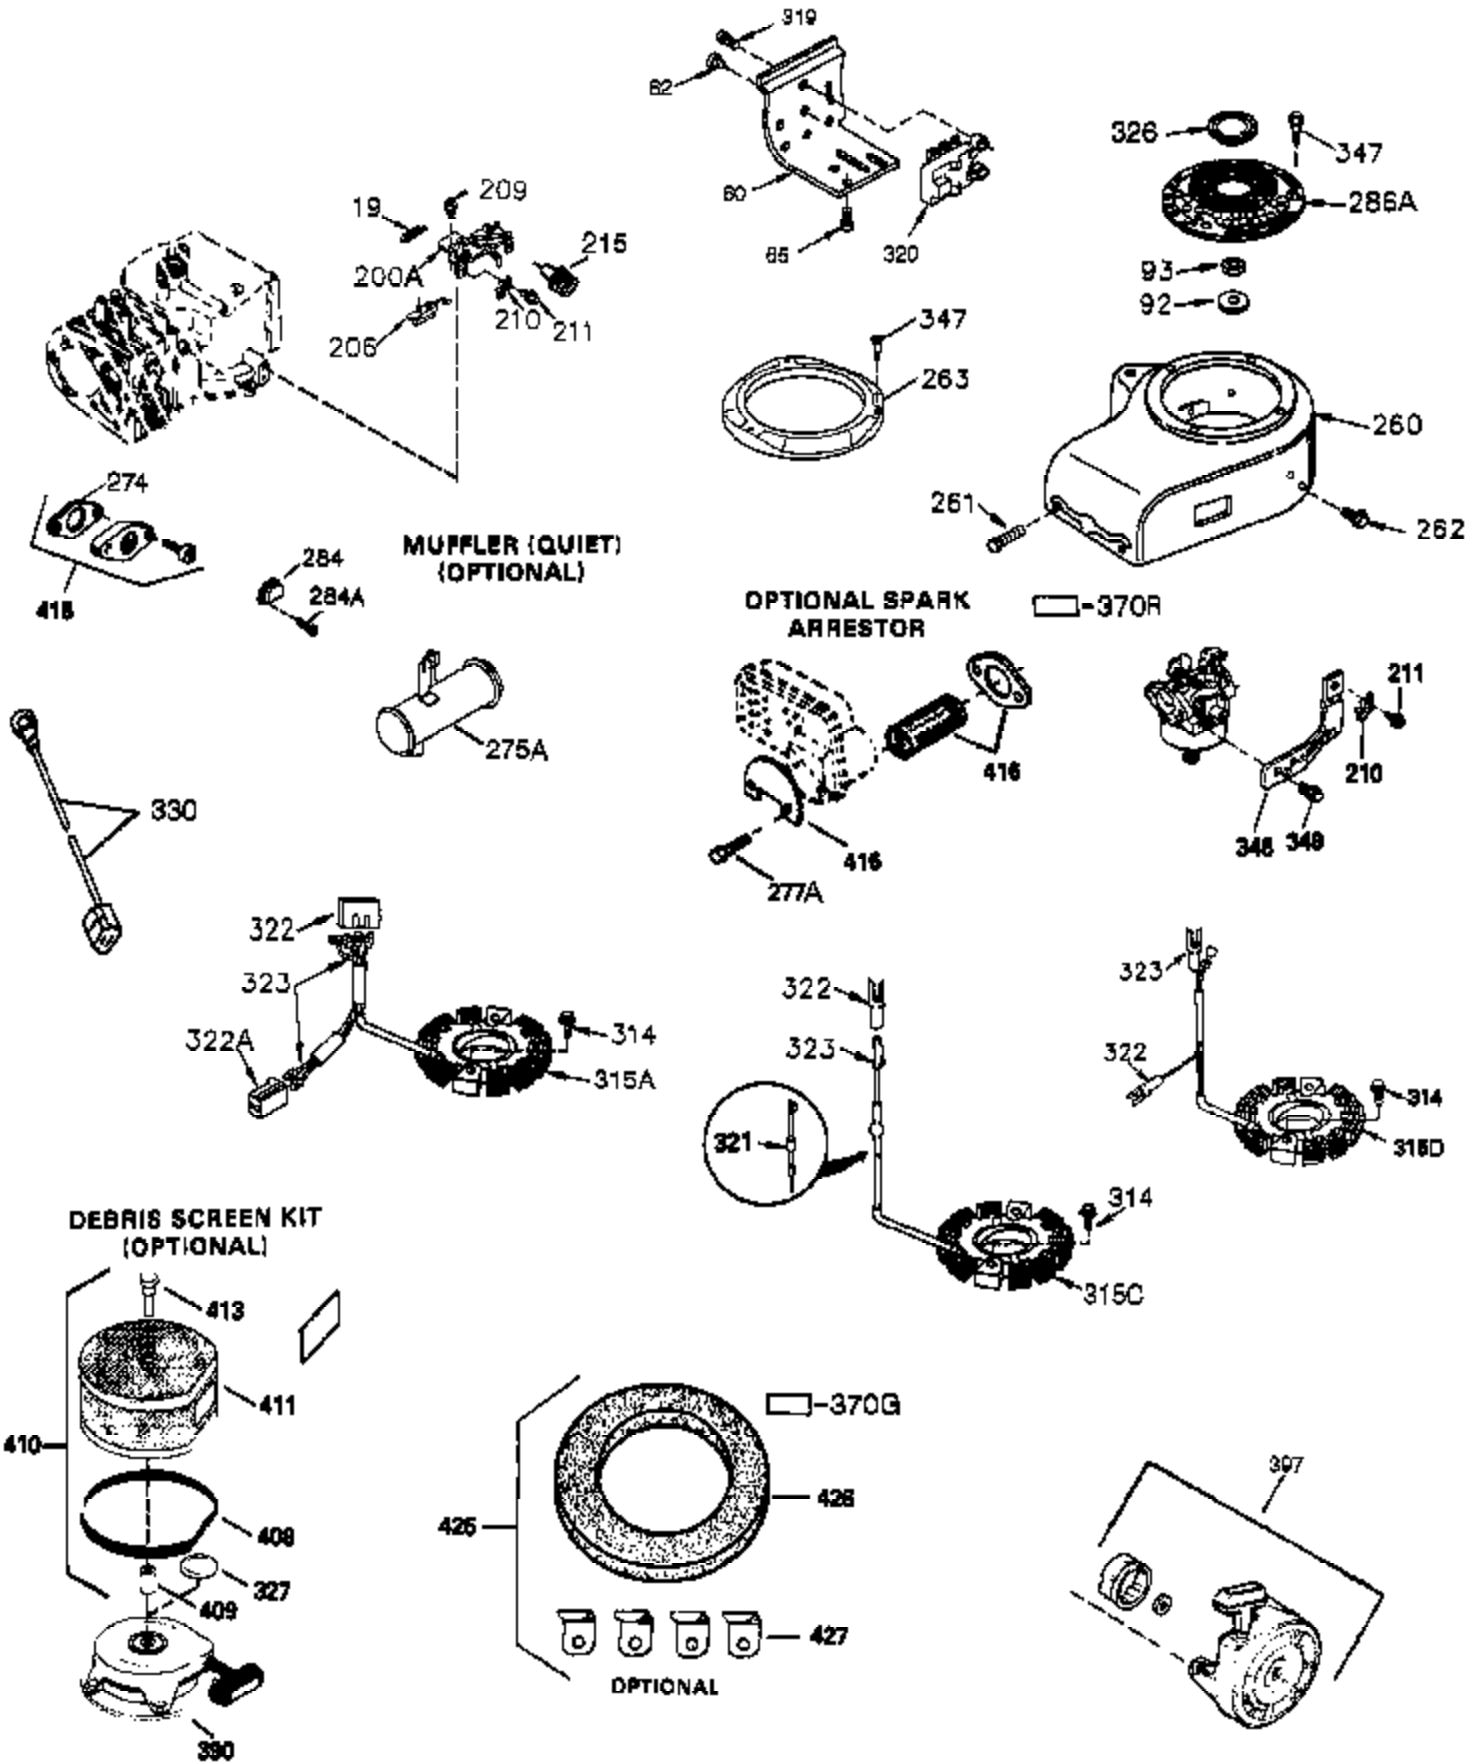

Ref #	Part Number	Qty	Description
60	33273A	1	Blower Housing Extension
65	650128	1	Screw, 10-24 x 1/2"
72A	28483	1	Oil Drain Plug
92	650880	1	Lock Washer
93	650881	1	Flywheel Nut
171	28424	1	Breather Element
209	651081	2	Screw, 10-32 x 15/32"
210	27793	1	Conduit Clip
211	28942	1	Screw, 10-32 x 3/8"
260	36292	1	Blower Housing
261	650788	2	Screw, 5/16-18 x 3/4"
262	650788	2	Screw, 5/16-18 x 3/4"
263	35963	1	Trim Ring
286A	35962	1	Cup & Screen
314	650873	2	Screw, 1/4-20 x 3/4"
321	611161	1	Diode
322	610921	1	Connector Body
323	610922	1	Terminal
326	36210	1	Screen Plug
347	650949	3	Screw, 10-24 x 9/16"
370G	35274	1	Oil Instruction Decal