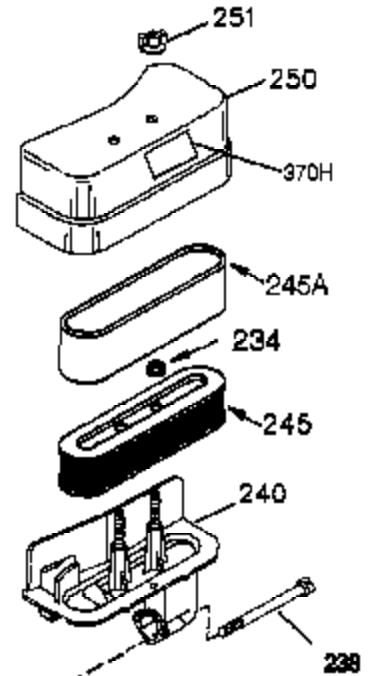

CONTINUED FROM PAGE 2

Engine Parts List #2

Ref #	Part Number	Qty	Description
30	35422A	1	Crankshaft
31	35327	1	Counterbalance Gear
40	35776A	1	Piston, Pin & Ring Set (Std.)
40	35777A	1	Piston, Pin & Ring Set (.010" OS)
40	35778A	1	Piston, Pin & Ring Set (.020" OS)
41	35773A	1	Piston & Pin Ass'y. (Std.) (Incl. 43)
41	35774A	1	Piston & Pin Ass'y. (.010" OS) (Incl. 43)
41	35775A	1	Piston & Pin Ass'y. (.020" OS) (Incl. 43)
42	35779	1	Ring Set (Std.)
42	35780	1	Ring Set (.010" OS)
42	35781	1	Ring Set (.020" OS)
43	35772	2	Piston Pin Retaining Ring
45	36895	1	Connecting Rod Ass'y. (Incl. 47)
47	651033	2	Connecting Rod Bolt
48	34034	2	Valve Lifter
50	35381	1	Camshaft (MCR)
51	35315A	1	Counterbalance Weight
52	31356	1	Oil Pump Ass'y.
69	35317	1	* Mounting Flange Gasket
70	35711A	1	Mounting Flange (Incl. 72, 75 & 80)
72	31927	1	Oil Drain Plug
75	35319	1	Oil Seal
80	35783	1	Governor Shaft
81	30590A	2	Washer
82	35378	1	Governor Gear Ass'y. (Incl. 81)
83	30588A	1	Governor Spool
84	29193	2	Retaining Ring
86	650833	7	Screw, 1/4-20 x 1-3/16"
88	31707A	1	Spacer (Incl. 81)
89	32589	1	Flywheel Key
110A	37494	1	Ground Wire
123	33261	1	Intake Pipe Brace
124	651031	3	Screw, 1/4-20 x 9/16"
171	28424	1	Breather Element
178	29752	2	Nut & Lock Washer, 1/4-28
182	30088A	2	Screw, 1/4-28 x 1"
184	33263	1	* Carburetor To Intake Pipe Gasket
185	34926	1	Intake Pipe
223	650378	2	Screw, T-30, 5/16-18 x 1-3/32"
224	27915A	1	* Intake Pipe Gasket
234	650825	2	Nut & Lock Washer, 1/4-20
238	650834	2	Screw, 10-32 x 1-17/32"
239	33629	1	* Air Cleaner Gasket
240	35538B	1	Air Cleaner Body (Incl. 239)
245A	35404	1	Air Cleaner Filter
245	35403	1	Air Cleaner Filter (Incl. 234)
250	35961	1	Air Cleaner Cover
251	650886	2	Wing Nut, 1/4-20
276A	31588	1	Locking Plate (SHIP LOOSE IN BULK)
279	650729	2	Screw, 5/16-18 x 3-3/16" (SHIP LOOSE)
291	30705	1	Fuel Line
292	26460	3	Fuel Line Clamp
305	35574	1	Oil Fill Tube
307	35499	1	"O" Ring
308	35437	1	Fill Tube Clip
310	35576	1	Dipstick
380	640297	1	Carburetor (Incl. 184)
400	36452B	1	* Gasket Set (Incl. items marked PK in notes)