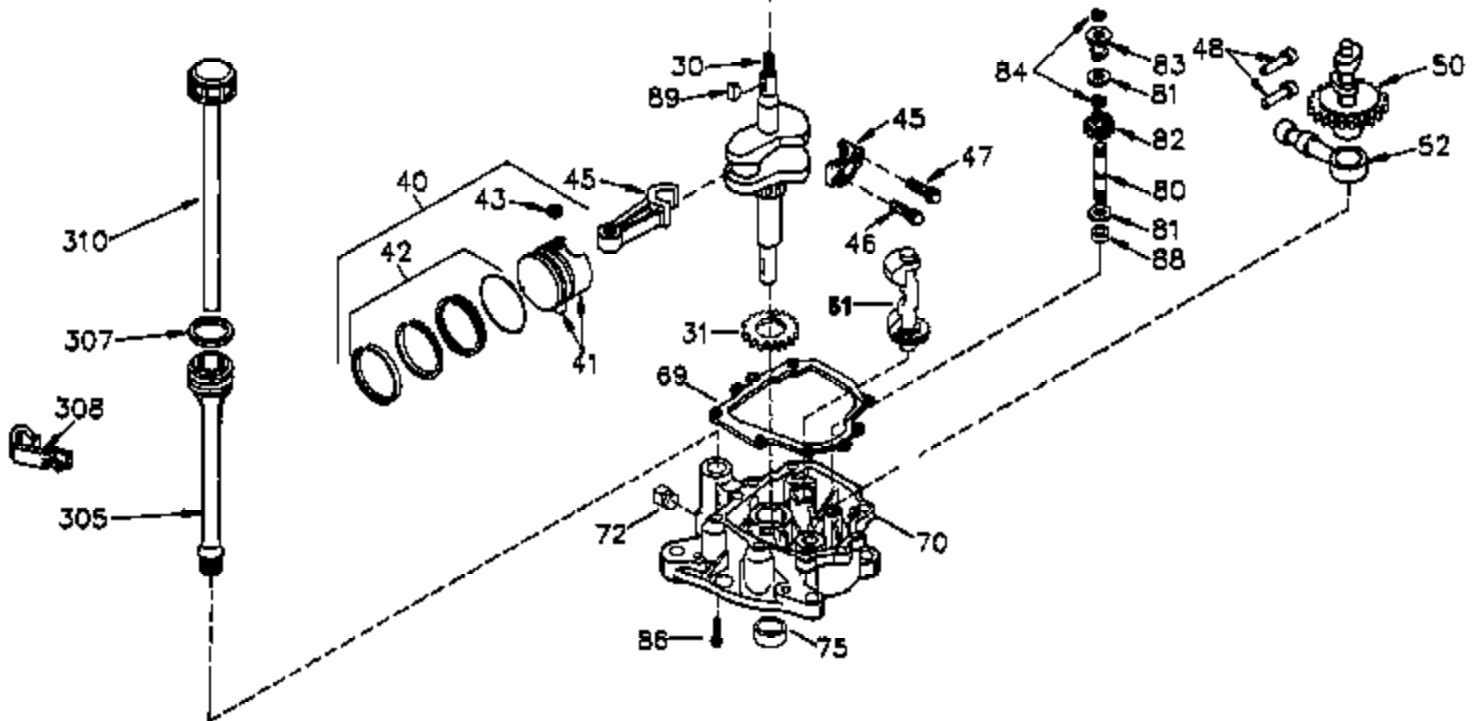

CONTINUED FROM PAGE 2

Engine Parts List #2

Ref #	Part Number	Qty	Description
30	35422A	1	Crankshaft
31	35327	1	Counterbalance Gear
40	35776A	1	Piston, Pin & Ring Set (Std.)
40	35777A	1	Piston, Pin & Ring Set (.010" OS)
40	35778A	1	Piston, Pin & Ring Set (.020" OS)
41	35773A	1	Piston & Pin Ass'y. (Std.) (Incl. 43)
41	35774A	1	Piston & Pin Ass'y. (.010" OS) (Incl. 43)
41	35775A	1	Piston & Pin Ass'y. (.020" OS) (Incl. 43)
42	35779	1	Ring Set (Std.)
42	35780	1	Ring Set (.010" OS)
42	35781	1	Ring Set (.020" OS)
43	35772	2	Piston Pin Retaining Ring
45	36895	1	Connecting Rod Ass'y. (Incl. 47)
47	651033	2	Connecting Rod Bolt
48	34034	2	Valve Lifter
50	35381	1	Camshaft (MCR)
51	35315A	1	Counterbalance Weight
52	31356	1	Oil Pump Ass'y.
69	35317	1	* Mounting Flange Gasket
70	35711A	1	Mounting Flange (Incl. 72, 75 & 80)
72	31927	1	Oil Drain Plug
75	35319	1	Oil Seal
80	35783	1	Governor Shaft
81	30590A	2	Washer
82	35378	1	Governor Gear Ass'y. (Incl. 81)
83	30588A	1	Governor Spool
84	29193	2	Retaining Ring
86	650833	7	Screw, 1/4-20 x 1-3/16"
88	31707A	1	Spacer (Incl. 81)
89	32589	1	Flywheel Key
110A	37494	1	Ground Wire
123	33261	1	Intake Pipe Brace
124	651031	3	Screw, 1/4-20 x 9/16"
171	28424	1	Breather Element
178	29752	2	Nut & Lock Washer, 1/4-28
182	30088A	2	Screw, 1/4-28 x 1"
184	33263	1	* Carburetor To Intake Pipe Gasket
185	34926	1	Intake Pipe
223	650378	2	Screw, T-30, 5/16-18 x 1-3/32"
224	27915A	1	* Intake Pipe Gasket
234	650825	2	Nut & Lock Washer, 1/4-20
238	650834	2	Screw, 10-32 x 1-17/32"
239	33629	1	* Air Cleaner Gasket
240	35538B	1	Air Cleaner Body (Incl. 239)
245A	35404	1	Air Cleaner Filter
245	35403	1	Air Cleaner Filter (Incl. 234)
250	35961	1	Air Cleaner Cover
251	650886	2	Wing Nut, 1/4-20
276A	31588	1	Locking Plate (SHIP LOOSE IN BULK)
279	650729	2	Screw, 5/16-18 x 3-3/16" (SHIP LOOSE)
291	30705	1	Fuel Line
292	26460	3	Fuel Line Clamp
305	35574	1	Oil Fill Tube
307	35499	1	"O" Ring
308	35437	1	Fill Tube Clip
310	35576	1	Dipstick
380	640297	1	Carburetor (Incl. 184)
400	36452B	1	* Gasket Set (Incl. items marked PK in notes)