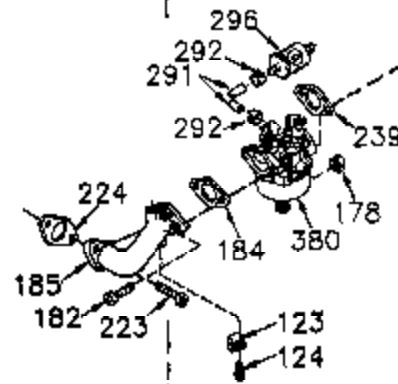

CONTINUED FROM PAGE 2

Engine Parts List #2

Ref #	Part Number	Qty	Description
30	35422A	1	Crankshaft
31	35327	1	Counterbalance Gear
40	35776A	1	Piston, Pin & Ring Set (Std.)
40	35777A	1	Piston, Pin & Ring Set (.010" OS)
40	35778A	1	Piston, Pin & Ring Set (.020" OS)
41	35773A	1	Piston & Pin Ass'y. (Std.) (Incl. 43)
41	35774A	1	Piston & Pin Ass'y. (.010" OS) (Incl. 43)
41	35775A	1	Piston & Pin Ass'y. (.020" OS) (Incl. 43)
42	35779	1	Ring Set (Std.)
42	35780	1	Ring Set (.010" OS)
42	35781	1	Ring Set (.020" OS)
43	35772	2	Piston Pin Retaining Ring
45	36895	1	Connecting Rod Ass'y. (Incl. 47)
47	651033	2	Connecting Rod Bolt
48	34034	2	Valve Lifter
50	35381	1	Camshaft (MCR)
51	35315A	1	Counterbalance Weight
52	31356	1	Oil Pump Ass'y.
69	35317	1	* Mounting Flange Gasket
70	35711A	1	Mounting Flange (Incl. 72, 75 & 80)
72	31927	1	Oil Drain Plug
75	35319	1	Oil Seal
80	35783	1	Governor Shaft
81	30590A	2	Washer
82	35378	1	Governor Gear Ass'y. (Incl. 81)
83	30588A	1	Governor Spool
84	29193	2	Retaining Ring
86	650833	7	Screw, 1/4-20 x 1-3/16"
88	31707A	1	Spacer (Incl. 81)
89	32589	1	Flywheel Key
110A	37494	1	Ground Wire
123	33261	1	Intake Pipe Brace
124	651031	3	Screw, 1/4-20 x 9/16"
171	28424	1	Breather Element
178	29752	2	Nut & Lock Washer, 1/4-28
182	30088A	2	Screw, 1/4-28 x 1"
184	33263	1	* Carburetor To Intake Pipe Gasket
185	34926	1	Intake Pipe
223	650378	2	Screw, T-30, 5/16-18 x 1-3/32"
224	27915A	1	* Intake Pipe Gasket
234	650825	2	Nut & Lock Washer, 1/4-20
238	650834	2	Screw, 10-32 x 1-17/32"
239	33629	1	* Air Cleaner Gasket
240	35538B	1	Air Cleaner Body (Incl. 239)
245A	35404	1	Air Cleaner Filter
245	35403	1	Air Cleaner Filter (Incl. 234)
250	35961	1	Air Cleaner Cover
251	650886	2	Wing Nut, 1/4-20
276A	31588	1	Locking Plate (SHIP LOOSE IN BULK)
279	650729	2	Screw, 5/16-18 x 3-3/16" (SHIP LOOSE)
291	30705	1	Fuel Line
292	26460	3	Fuel Line Clamp
305	35574	1	Oil Fill Tube
307	35499	1	"O" Ring
308	35437	1	Fill Tube Clip
310	35576	1	Dipstick
380	640297	1	Carburetor (Incl. 184)
400	36452B	1	* Gasket Set (Incl. items marked PK in notes)