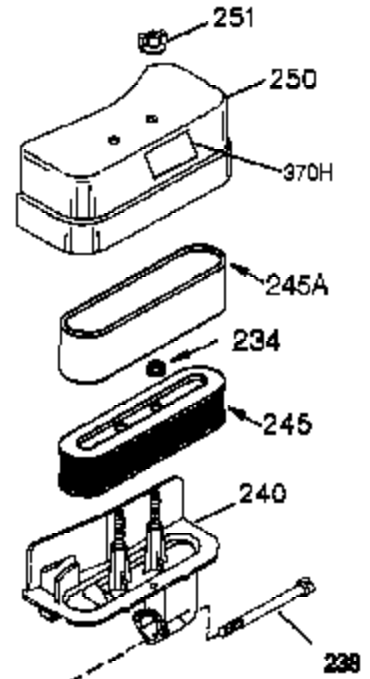

CONTINUED FROM PAGE 2

Ref #	Part Number	Qty	Description
30	35422A	1	Crankshaft
31	35327	1	Counterbalance Gear
40	35776A	1	Piston, Pin & Ring Set (Std.)
40	35777A	1	Piston, Pin & Ring Set (.010" OS)
40	35778A	1	Piston, Pin & Ring Set (.020" OS)
41	35773A	1	Piston & Pin Ass'y. (Std.) (Incl. 43)
41	35774A	1	Piston & Pin Ass'y. (.010" OS) (Incl. 43)
41	35775A	1	Piston & Pin Ass'y. (.020" OS) (Incl. 43)
42	35779	1	Ring Set (Std.)
42	35780	1	Ring Set (.010" OS)
42	35781	1	Ring Set (.020" OS)
43	35772	2	Piston Pin Retaining Ring
45	36895	1	Connecting Rod Ass'y. (Incl. 47)
47	651033	2	Connecting Rod Bolt
48	34034	2	Valve Lifter
50	35381	1	Camshaft (MCR)
51	35315A	1	Counterbalance Weight
52	31356	1	Oil Pump Ass'y.
69	35317	1	* Mounting Flange Gasket
70	35711A	1	Mounting Flange (Incl. 72, 75 & 80)
72	31927	1	Oil Drain Plug
75	35319	1	Oil Seal
80	35783	1	Governor Shaft
81	30590A	2	Washer
82	35378	1	Governor Gear Ass'y. (Incl. 81)
83	30588A	1	Governor Spool
84	29193	2	Retaining Ring
86	650833	7	Screw, 1/4-20 x 1-3/16"
88	31707A	1	Spacer (Incl. 81)
89	32589	1	Flywheel Key
110A	37494	1	Ground Wire
123	33261	1	Intake Pipe Brace
124	651031	3	Screw, 1/4-20 x 9/16"
171	28424	1	Breather Element
178	29752	2	Nut & Lock Washer, 1/4-28
182	30088A	2	Screw, 1/4-28 x 1"
184	33263	1	* Carburetor To Intake Pipe Gasket
185	34926	1	Intake Pipe
223	650378	2	Screw, T-30, 5/16-18 x 1-3/32"
224	27915A	1	* Intake Pipe Gasket
234	650825	2	Nut & Lock Washer, 1/4-20
238	650834	2	Screw, 10-32 x 1-17/32"
239	33629	1	* Air Cleaner Gasket
240	35538B	1	Air Cleaner Body (Incl. 239)
245	35403	1	Air Cleaner Filter (Incl. 234)
245A	35404	1	Air Cleaner Filter
250	35961	1	Air Cleaner Cover
251	650886	2	Wing Nut, 1/4-20
276A	31588	1	Locking Plate
291	30705	1	Fuel Line
292	26460	3	Fuel Line Clamp
305	35574	1	Oil Fill Tube
307	35499	1	"O" Ring
308	35437	1	Fill Tube Clip
310	35576	1	Dipstick
380	640297	1	Carburetor (Incl. 184)
400	36452B	1	* Gasket Set (Incl. items marked PK in notes)