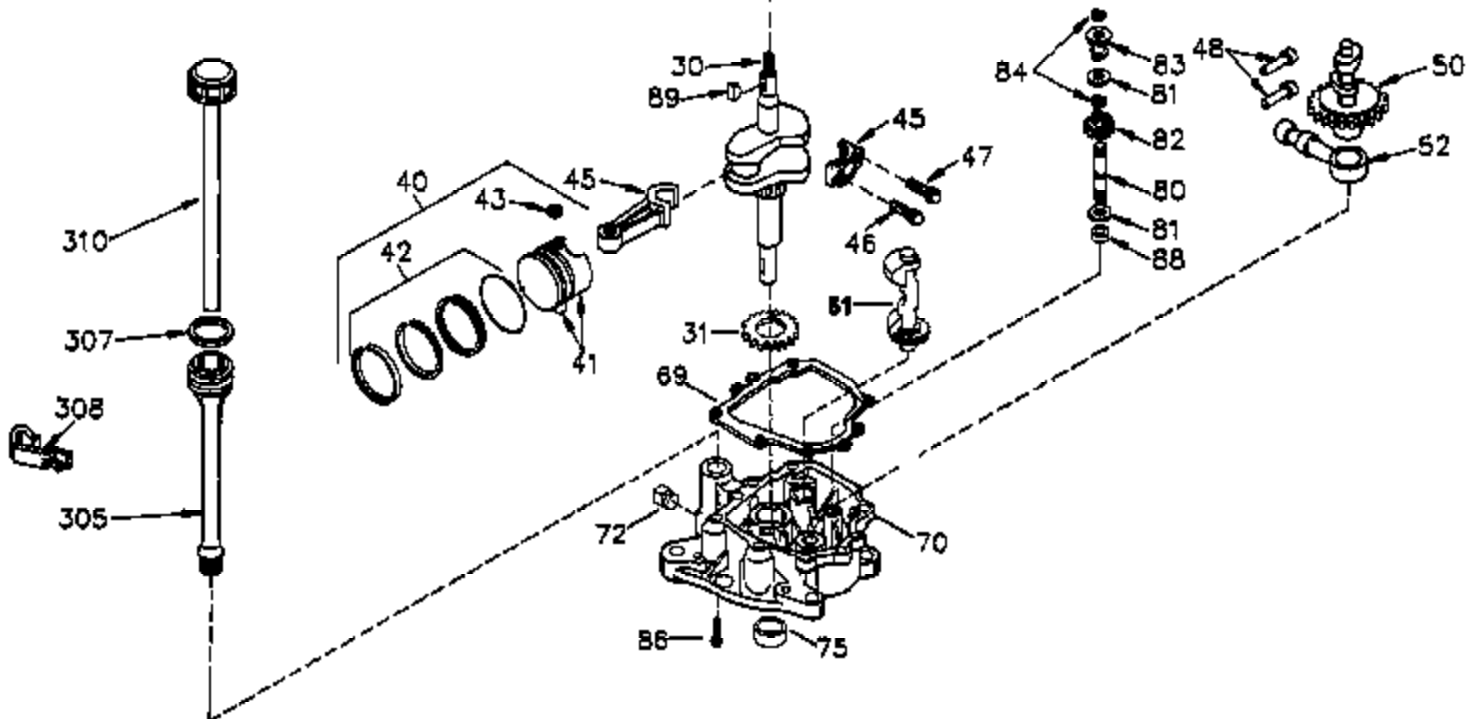

CONTINUED FROM PAGE 2

Ref #	Part Number	Qty	Description
30	35422A	1	Crankshaft
31	35327	1	Counterbalance Gear
40	35776A	1	Piston, Pin & Ring Set (Std.)
40	35777A	1	Piston, Pin & Ring Set (.010" OS)
40	35778A	1	Piston, Pin & Ring Set (.020" OS)
41	35773A	1	Piston & Pin Ass'y. (Std.) (Incl. 43)
41	35774A	1	Piston & Pin Ass'y. (.010" OS) (Incl. 43)
41	35775A	1	Piston & Pin Ass'y. (.020" OS) (Incl. 43)
42	35779	1	Ring Set (Std.)
42	35780	1	Ring Set (.010" OS)
42	35781	1	Ring Set (.020" OS)
43	35772	2	Piston Pin Retaining Ring
45	36895	1	Connecting Rod Ass'y. (Incl. 47)
47	651033	2	Connecting Rod Bolt
48	34034	2	Valve Lifter
50	35381	1	Camshaft (MCR)
51	35315A	1	Counterbalance Weight
52	31356	1	Oil Pump Ass'y.
69	35317	1	* Mounting Flange Gasket
70	35711A	1	Mounting Flange (Incl. 72, 75 & 80)
72	31927	1	Oil Drain Plug
75	35319	1	Oil Seal
80	35783	1	Governor Shaft
81	30590A	2	Washer
82	35378	1	Governor Gear Ass'y. (Incl. 81)
83	30588A	1	Governor Spool
84	29193	2	Retaining Ring
86	650833	7	Screw, 1/4-20 x 1-3/16"
88	31707A	1	Spacer (Incl. 81)
89	32589	1	Flywheel Key
123	33261	1	Intake Pipe Brace
124	651031	3	Screw, 1/4-20 x 9/16"
171	28424	1	Breather Element
178	29752	2	Nut & Lock Washer, 1/4-28
182	30088A	2	Screw, 1/4-28 x 1"
184	33263	1	* Carburetor To Intake Pipe Gasket
185	34926	1	Intake Pipe
223	650378	2	Screw, T-30, 5/16-18 x 1-3/32"
224	27915A	1	* Intake Pipe Gasket
234	650825	2	Nut & Lock Washer, 1/4-20
238	650834	2	Screw, 10-32 x 1-17/32"
239	33629	1	* Air Cleaner Gasket
240	35538B	1	Air Cleaner Body (Incl. 239)
245A	35404	1	Air Cleaner Filter
245	35403	1	Air Cleaner Filter (Incl. 234)
250	35961	1	Air Cleaner Cover
251	650886	2	Wing Nut, 1/4-20
291	30705	1	Fuel Line
292	26460	3	Fuel Line Clamp
292	26460		Fuel Line Clamp
305	35574	1	Oil Fill Tube
307	35499	1	"O" Ring
308	35437	1	Fill Tube Clip
310	35576	1	Dipstick
380	640091A	1	Carburetor (Incl. 184)