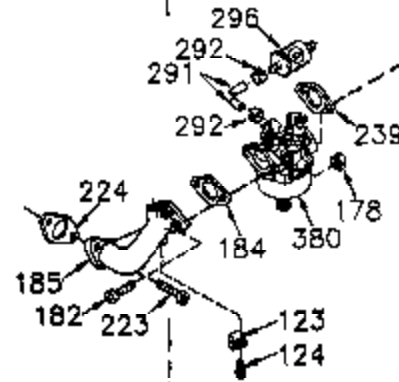

CONTINUED FROM PAGE 2

Ref #	Part Number	Qty	Description
30	35422A	1	Crankshaft
31	35327	1	Counterbalance Gear
40	35776A	1	Piston, Pin & Ring Set (Std.)
40	35777A	1	Piston, Pin & Ring Set (.010" OS)
40	35778A	1	Piston, Pin & Ring Set (.020" OS)
41	35773A	1	Piston & Pin Ass'y. (Std.) (Incl. 43)
41	35774A	1	Piston & Pin Ass'y. (.010" OS) (Incl. 43)
41	35775A	1	Piston & Pin Ass'y. (.020" OS) (Incl. 43)
42	35779	1	Ring Set (Std.)
42	35780	1	Ring Set (.010" OS)
42	35781	1	Ring Set (.020" OS)
43	35772	2	Piston Pin Retaining Ring
45	36895	1	Connecting Rod Ass'y. (Incl. 47)
47	651033	2	Connecting Rod Bolt
48	34034	2	Valve Lifter
50	35381	1	Camshaft (MCR)
51	35315A	1	Counterbalance Weight
52	31356	1	Oil Pump Ass'y.
69	35317	1	* Mounting Flange Gasket
70	35711A	1	Mounting Flange (Incl. 72, 75 & 80)
72	31927	1	Oil Drain Plug
75	35319	1	Oil Seal
80	35783	1	Governor Shaft
81	30590A	2	Washer
82	35378	1	Governor Gear Ass'y. (Incl. 81)
83	30588A	1	Governor Spool
84	29193	2	Retaining Ring
86	650833	7	Screw, 1/4-20 x 1-3/16"
88	31707A	1	Spacer (Incl. 81)
89	32589	1	Flywheel Key
123	33261	1	Intake Pipe Brace
124	651031	3	Screw, 1/4-20 x 9/16"
171	28424	1	Breather Element
178	29752	2	Nut & Lock Washer, 1/4-28
182	30088A	2	Screw, 1/4-28 x 1"
184	33263	1	* Carburetor To Intake Pipe Gasket
185	34926	1	Intake Pipe
223	650378	2	Screw, T-30, 5/16-18 x 1-3/32"
224	27915A	1	* Intake Pipe Gasket
234	650825	2	Nut & Lock Washer, 1/4-20
238	650834	2	Screw, 10-32 x 1-17/32"
239	33629	1	* Air Cleaner Gasket
240	35538B	1	Air Cleaner Body (Incl. 239)
245A	35404	1	Air Cleaner Filter
245	35403	1	Air Cleaner Filter (Incl. 234)
250	35961	1	Air Cleaner Cover
251	650886	2	Wing Nut, 1/4-20
291	30705	1	Fuel Line
292	26460	3	Fuel Line Clamp
292	26460		Fuel Line Clamp
305	35574	1	Oil Fill Tube
307	35499	1	"O" Ring
308	35437	1	Fill Tube Clip
310	35576	1	Dipstick
380	640091A	1	Carburetor (Incl. 184)