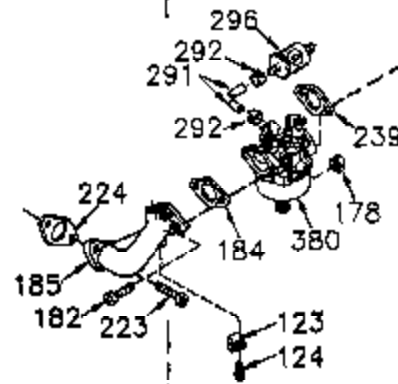

CONTINUED FROM PAGE 2

Ref #	Part Number	Qty	Description
30	35429A	1	Crankshaft
31	35327	1	Counterbalance Gear
40	35776A	1	Piston, Pin & Ring Set (Std.)
40	35777A	1	Piston, Pin & Ring Set (.010" OS)
40	35778A	1	Piston, Pin & Ring Set (.020" OS)
41	35773A	1	Piston & Pin Ass'y. (Std.) (Incl. 43)
41	35774A	1	Piston & Pin Ass'y. (.010" OS) (Incl. 43)
41	35775A	1	Piston & Pin Ass'y. (.020" OS) (Incl. 43)
42	35779	1	Ring Set (Std.)
42	35780	1	Ring Set (.010" OS)
42	35781	1	Ring Set (.020" OS)
43	35772	2	Piston Pin Retaining Ring
45	36895	1	Connecting Rod Ass'y. (Incl. 47)
47	651033	2	Connecting Rod Bolt
48	34034	2	Valve Lifter
50	35381	1	Camshaft (MCR)
51	35315A	1	Counterbalance Weight
52	31356	1	Oil Pump Ass'y.
69	35317	1	* Mounting Flange Gasket
70	35711A	1	Mounting Flange (Incl. 72, 75 & 80)
72	31927	1	Oil Drain Plug
75	35319	1	Oil Seal
80	35783	1	Governor Shaft
81	30590A	2	Washer
82	35378	1	Governor Gear Ass'y. (Incl. 81)
83	30588A	1	Governor Spool
84	29193	2	Retaining Ring
86	650833	7	Screw, 1/4-20 x 1-3/16"
88	31707A	1	Spacer (Incl. 81)
89	32589	1	Flywheel Key
123	33261	1	Intake Pipe Brace
124	651031	3	Screw, 1/4-20 x 9/16"
171	28424	1	Breather Element
178	29752	2	Nut & Lock Washer, 1/4-28
182	30088A	2	Screw, 1/4-28 x 1"
184	33263	1	* Carburetor To Intake Pipe Gasket
185	34926	1	Intake Pipe
223	650378	2	Screw, T-30, 5/16-18 x 1-3/32"
224	27915A	1	* Intake Pipe Gasket
234	650825	2	Nut & Lock Washer, 1/4-20
238	650834	2	Screw, 10-32 x 1-17/32"
239	33629	1	* Air Cleaner Gasket
240	35538B	1	Air Cleaner Body (Incl. 239)
245	35403	1	Air Cleaner Filter (Incl. 234)
245A	35404	1	Air Cleaner Filter
250	35961	1	Air Cleaner Cover
251	650886	2	Wing Nut, 1/4-20
292	26460	2	Fuel Line Clamp
305	35574	1	Oil Fill Tube
307	35499	1	"O" Ring
308	35437	1	Fill Tube Clip
310	35576	1	Dipstick
380	640091A	1	Carburetor (Incl. 184)
400	36452B	1	* Gasket Set (Incl. items marked PK in notes)
417	650696	2	Screw, 5/16-18 x 2-45/64"
900	752329C	1	Replacement Engine, order from 71-999
900	752312B	1	Rep. Short Block, order from 71-999