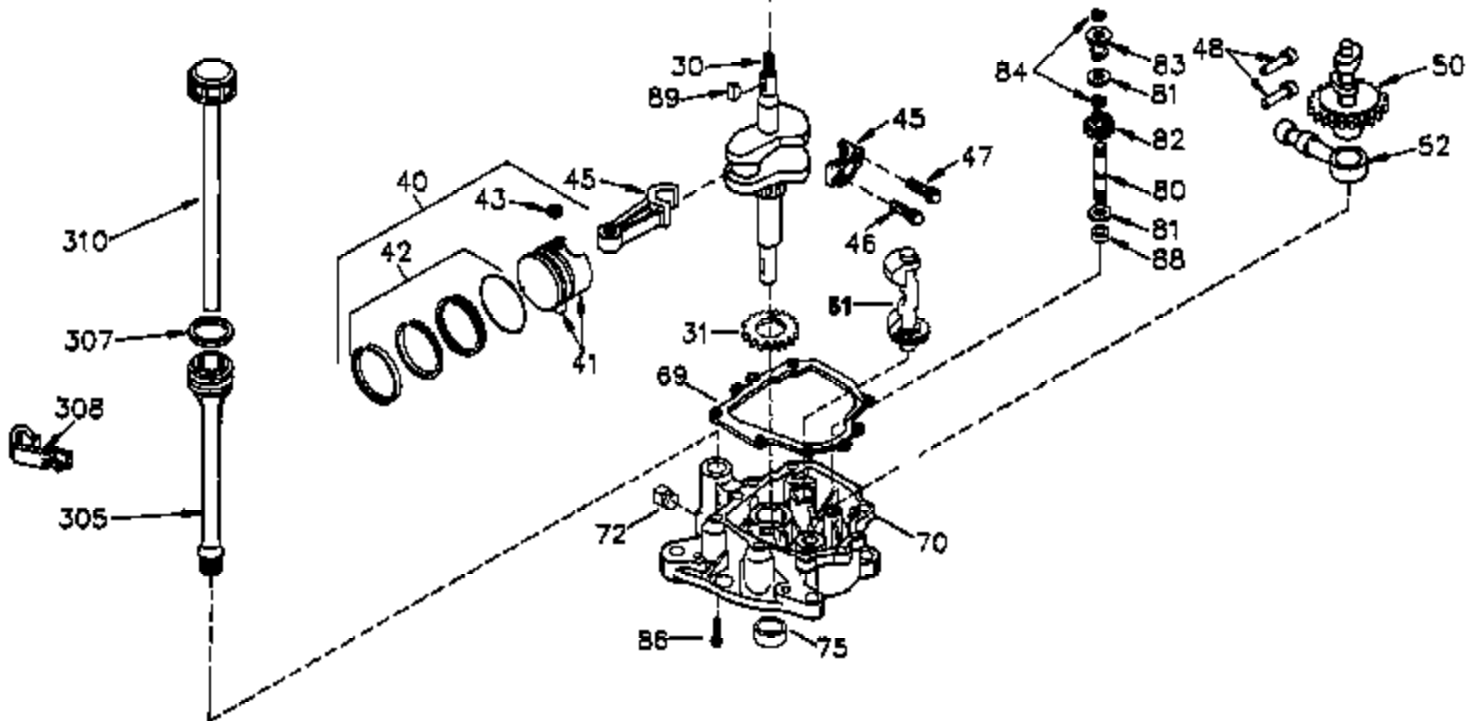

CONTINUED FROM PAGE 2

Ref #	Part Number	Qty	Description
30	35429A	1	Crankshaft
31	35327	1	Counterbalance Gear
40	35776A	1	Piston, Pin & Ring Set (Std.)
40	35777A	1	Piston, Pin & Ring Set (.010" OS)
40	35778A	1	Piston, Pin & Ring Set (.020" OS)
41	35773A	1	Piston & Pin Ass'y. (Std.) (Incl. 43)
41	35774A	1	Piston & Pin Ass'y. (.010" OS) (Incl. 43)
41	35775A	1	Piston & Pin Ass'y. (.020" OS) (Incl. 43)
42	35779	1	Ring Set (Std.)
42	35780	1	Ring Set (.010" OS)
42	35781	1	Ring Set (.020" OS)
43	35772	2	Piston Pin Retaining Ring
45	36895	1	Connecting Rod Ass'y. (Incl. 47)
47	651033	2	Connecting Rod Bolt
48	34034	2	Valve Lifter
50	35381	1	Camshaft (MCR)
51	35315A	1	Counterbalance Weight
52	31356	1	Oil Pump Ass'y.
69	35317	1	* Mounting Flange Gasket
70	35711A	1	Mounting Flange (Incl. 72, 75 & 80)
72	31927	1	Oil Drain Plug
75	35319	1	Oil Seal
80	35783	1	Governor Shaft
81	30590A	2	Washer
82	35378	1	Governor Gear Ass'y. (Incl. 81)
83	30588A	1	Governor Spool
84	29193	2	Retaining Ring
86	650833	7	Screw, 1/4-20 x 1-3/16"
88	31707A	1	Spacer (Incl. 81)
89	32589	1	Flywheel Key
123	33261	1	Intake Pipe Brace
124	651031	3	Screw, 1/4-20 x 9/16"
171	28424	1	Breather Element
178	29752	2	Nut & Lock Washer, 1/4-28
182	30088A	2	Screw, 1/4-28 x 1"
184	33263	1	* Carburetor To Intake Pipe Gasket
185	34926	1	Intake Pipe
223	650378	2	Screw, T-30, 5/16-18 x 1-3/32"
224	27915A	1	* Intake Pipe Gasket
234	650825	2	Nut & Lock Washer, 1/4-20
238	650834	2	Screw, 10-32 x 1-17/32"
239	33629	1	* Air Cleaner Gasket
240	35538B	1	Air Cleaner Body (Incl. 239)
245	35403	1	Air Cleaner Filter (Incl. 234)
245A	35404	1	Air Cleaner Filter
250	35961	1	Air Cleaner Cover
251	650886	2	Wing Nut, 1/4-20
292	26460	2	Fuel Line Clamp
305	35574	1	Oil Fill Tube
307	35499	1	"O" Ring
308	35437	1	Fill Tube Clip
310	35576	1	Dipstick
380	640091A	1	Carburetor (Incl. 184)
400	36452B	1	* Gasket Set (Incl. items marked PK in notes)
417	650696	2	Screw, 5/16-18 x 2-45/64"
900	752329C	1	Replacement Engine, order from 71-999
900	752312B	1	Rep. Short Block, order from 71-999