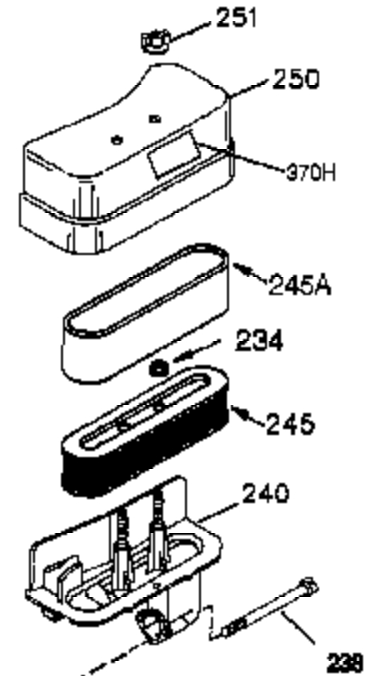

CONTINUED FROM PAGE 2

Ref #	Part Number	Qty	Description
30	35429A	1	Crankshaft
31	35327	1	Counterbalance Gear
40	35776A	1	Piston, Pin & Ring Set (Std.)
40	35777A	1	Piston, Pin & Ring Set (.010" OS)
40	35778A	1	Piston, Pin & Ring Set (.020" OS)
41	35773A	1	Piston & Pin Ass'y. (Std.) (Incl. 43)
41	35774A	1	Piston & Pin Ass'y. (.010" OS) (Incl. 43)
41	35775A	1	Piston & Pin Ass'y. (.020" OS) (Incl. 43)
42	35779	1	Ring Set (Std.)
42	35780	1	Ring Set (.010" OS)
42	35781	1	Ring Set (.020" OS)
43	35772	2	Piston Pin Retaining Ring
45	36895	1	Connecting Rod Ass'y. (Incl. 47)
47	651033	2	Connecting Rod Bolt
48	34034	2	Valve Lifter
50	35381	1	Camshaft (MCR)
51	35315A	1	Counterbalance Weight
52	31356	1	Oil Pump Ass'y.
69	35317	1	* Mounting Flange Gasket
70	35711A	1	Mounting Flange (Incl. 72, 75 & 80)
72	31927	1	Oil Drain Plug
75	35319	1	Oil Seal
80	35783	1	Governor Shaft
81	30590A	2	Washer
82	35378	1	Governor Gear Ass'y. (Incl. 81)
83	30588A	1	Governor Spool
84	29193	2	Retaining Ring
86	650833	7	Screw, 1/4-20 x 1-3/16"
88	31707A	1	Spacer (Incl. 81)
89	32589	1	Flywheel Key
123	33261	1	Intake Pipe Brace
124	651031	3	Screw, 1/4-20 x 9/16"
171	28424	1	Breather Element
178	29752	2	Nut & Lock Washer, 1/4-28
182	30088A	2	Screw, 1/4-28 x 1"
184	33263	1	* Carburetor To Intake Pipe Gasket
185	34926	1	Intake Pipe
223	650378	2	Screw, T-30, 5/16-18 x 1-3/32"
224	27915A	1	* Intake Pipe Gasket
234	650825	2	Nut & Lock Washer, 1/4-20
238	650834	2	Screw, 10-32 x 1-17/32"
239	33629	1	* Air Cleaner Gasket
240	35538B	1	Air Cleaner Body (Incl. 239)
245	35403	1	Air Cleaner Filter (Incl. 234)
245A	35404	1	Air Cleaner Filter
250	35961	1	Air Cleaner Cover
251	650886	2	Wing Nut, 1/4-20
292	26460	2	Fuel Line Clamp
305	35574	1	Oil Fill Tube
307	35499	1	"O" Ring
308	35437	1	Fill Tube Clip
310	35576	1	Dipstick
380	640091A	1	Carburetor (Incl. 184)
400	36452B	1	* Gasket Set (Incl. items marked PK in notes)
417	650696	2	Screw, 5/16-18 x 2-45/64"
900	752329C	1	Replacement Engine, order from 71-999
900	752312B	1	Rep. Short Block, order from 71-999