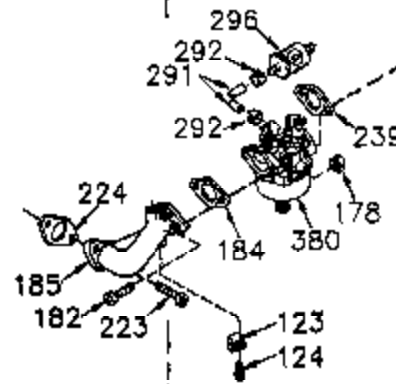

CONTINUED FROM PAGE 2

Engine Parts List #2

Ref #	Part Number	Qty	Description
30	35429A	1	Crankshaft
31	35327	1	Counterbalance Gear
40	35776A	1	Piston, Pin & Ring Set (Std.)
40	35777A	1	Piston, Pin & Ring Set (.010" OS)
40	35778A	1	Piston, Pin & Ring Set (.020" OS)
41	35773A	1	Piston & Pin Ass'y. (Std.) (Incl. 43)
41	35774A	1	Piston & Pin Ass'y. (.010" OS) (Incl. 43)
41	35775A	1	Piston & Pin Ass'y. (.020" OS) (Incl. 43)
42	35779	1	Ring Set (Std.)
42	35780	1	Ring Set (.010" OS)
42	35781	1	Ring Set (.020" OS)
43	35772	2	Piston Pin Retaining Ring
45	36895	1	Connecting Rod Ass'y. (Incl. 47)
47	651033	2	Connecting Rod Bolt
48	34034	2	Valve Lifter
50	35381	1	Camshaft (MCR)
51	35315A	1	Counterbalance Weight
52	31356	1	Oil Pump Ass'y.
69	35317	1	* Mounting Flange Gasket
70	35711A	1	Mounting Flange (Incl. 72, 75 & 80)
72	31927	1	Oil Drain Plug
75	35319	1	Oil Seal
80	35783	1	Governor Shaft
81	30590A	2	Washer
82	35378	1	Governor Gear Ass'y. (Incl. 81)
83	30588A	1	Governor Spool
84	29193	2	Retaining Ring
86	650833	7	Screw, 1/4-20 x 1-3/16"
88	31707A	1	Spacer (Incl. 81)
89	32589	1	Flywheel Key
123	33261	1	Intake Pipe Brace
124	651031	3	Screw, 1/4-20 x 9/16"
171	28424	1	Breather Element
178	29752	2	Nut & Lock Washer, 1/4-28
182	30088A	2	Screw, 1/4-28 x 1"
184	33263	1	* Carburetor To Intake Pipe Gasket
185	34926	1	Intake Pipe
223	650378	2	Screw, T-30, 5/16-18 x 1-3/32"
224	27915A	1	* Intake Pipe Gasket
234	650825	2	Nut & Lock Washer, 1/4-20
238	650834	2	Screw, 10-32 x 1-17/32"
239	33629	1	* Air Cleaner Gasket
240	35538B	1	Air Cleaner Body (Incl. 239)
245	35403	1	Air Cleaner Filter (Incl. 234)
245A	35404	1	Air Cleaner Filter
250	35961	1	Air Cleaner Cover
251	650886	2	Wing Nut, 1/4-20
292	26460	2	Fuel Line Clamp
305	35574	1	Oil Fill Tube
307	35499	1	"O" Ring
308	35437	1	Fill Tube Clip
310	35576	1	Dipstick
380	640091A	1	Carburetor (Incl. 184)
400	36452B	1	* Gasket Set (Incl. items marked PK in notes)
417	650696	2	Screw, 5/16-18 x 2-45/64"
900	0	1	Replacement Engine 752329B, order from 71-999
900	0	1	Replacement Short Block 752312B, order from 71-999