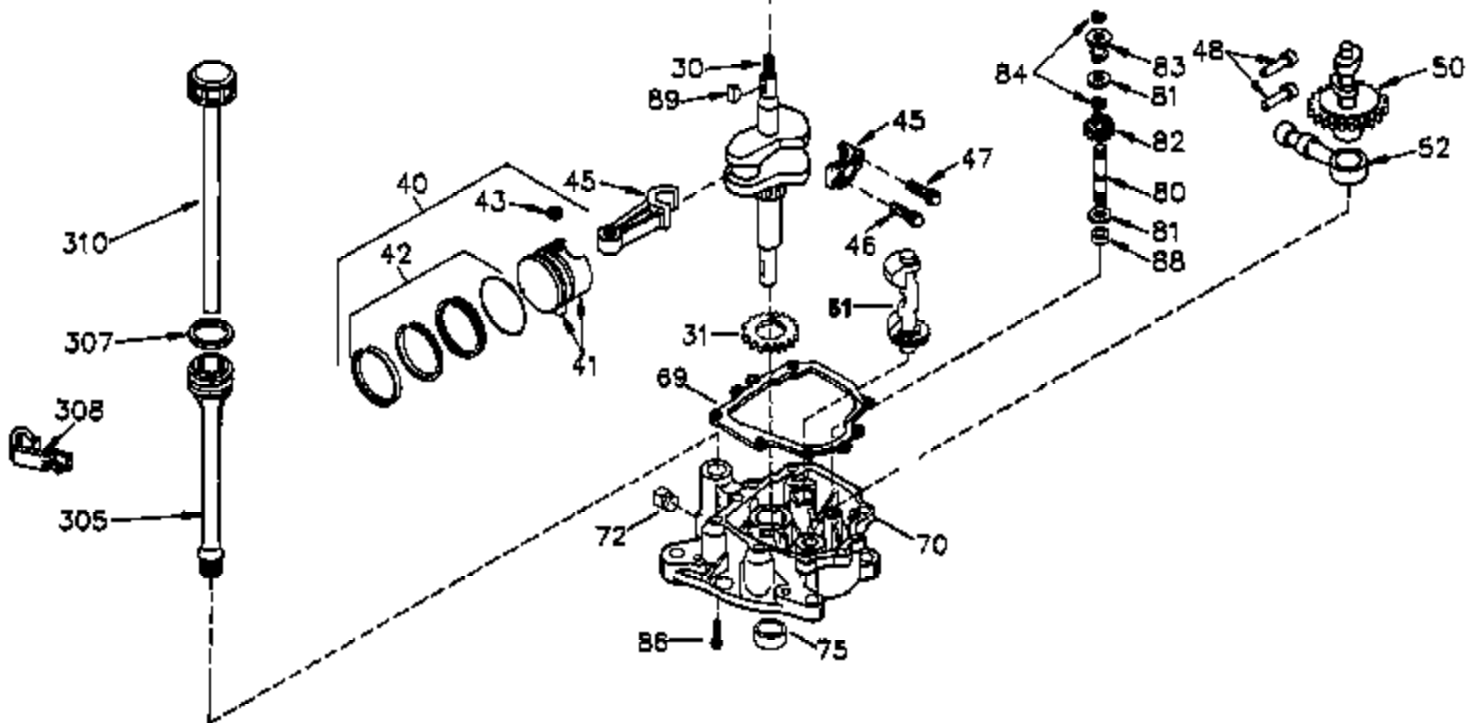

CONTINUED FROM PAGE 2

Engine Parts List #2

Ref #	Part Number	Qty	Description
30	35429A	1	Crankshaft
31	35327	1	Counterbalance Gear
40	35776A	1	Piston, Pin & Ring Set (Std.)
40	35777A	1	Piston, Pin & Ring Set (.010" OS)
40	35778A	1	Piston, Pin & Ring Set (.020" OS)
41	35773A	1	Piston & Pin Ass'y. (Std.) (Incl. 43)
41	35774A	1	Piston & Pin Ass'y. (.010" OS) (Incl. 43)
41	35775A	1	Piston & Pin Ass'y. (.020" OS) (Incl. 43)
42	35779	1	Ring Set (Std.)
42	35780	1	Ring Set (.010" OS)
42	35781	1	Ring Set (.020" OS)
43	35772	2	Piston Pin Retaining Ring
45	36895	1	Connecting Rod Ass'y. (Incl. 47)
47	651033	2	Connecting Rod Bolt
48	34034	2	Valve Lifter
50	35381	1	Camshaft (MCR)
51	35315A	1	Counterbalance Weight
52	31356	1	Oil Pump Ass'y.
69	35317	1	* Mounting Flange Gasket
70	35711A	1	Mounting Flange (Incl. 72, 75 & 80)
72	31927	1	Oil Drain Plug
75	35319	1	Oil Seal
80	35783	1	Governor Shaft
81	30590A	2	Washer
82	35378	1	Governor Gear Ass'y. (Incl. 81)
83	30588A	1	Governor Spool
84	29193	2	Retaining Ring
86	650833	7	Screw, 1/4-20 x 1-3/16"
88	31707A	1	Spacer (Incl. 81)
89	32589	1	Flywheel Key
123	33261	1	Intake Pipe Brace
124	651031	3	Screw, 1/4-20 x 9/16"
171	28424	1	Breather Element
178	29752	2	Nut & Lock Washer, 1/4-28
182	30088A	2	Screw, 1/4-28 x 1"
184	33263	1	* Carburetor To Intake Pipe Gasket
185	34926	1	Intake Pipe
223	650378	2	Screw, T-30, 5/16-18 x 1-3/32"
224	27915A	1	* Intake Pipe Gasket
234	650825	2	Nut & Lock Washer, 1/4-20
238	650834	2	Screw, 10-32 x 1-17/32"
239	33629	1	* Air Cleaner Gasket
240	35538B	1	Air Cleaner Body (Incl. 239)
245	35403	1	Air Cleaner Filter (Incl. 234)
245A	35404	1	Air Cleaner Filter
250	35961	1	Air Cleaner Cover
251	650886	2	Wing Nut, 1/4-20
292	26460	2	Fuel Line Clamp
305	35574	1	Oil Fill Tube
307	35499	1	"O" Ring
308	35437	1	Fill Tube Clip
310	35576	1	Dipstick
380	640091A	1	Carburetor (Incl. 184)
400	36452B	1	* Gasket Set (Incl. items marked PK in notes)
417	650696	2	Screw, 5/16-18 x 2-45/64"
900	0	1	Replacement Engine 752329B, order from 71-999
900	0	1	Replacement Short Block 752312B, order from 71-999