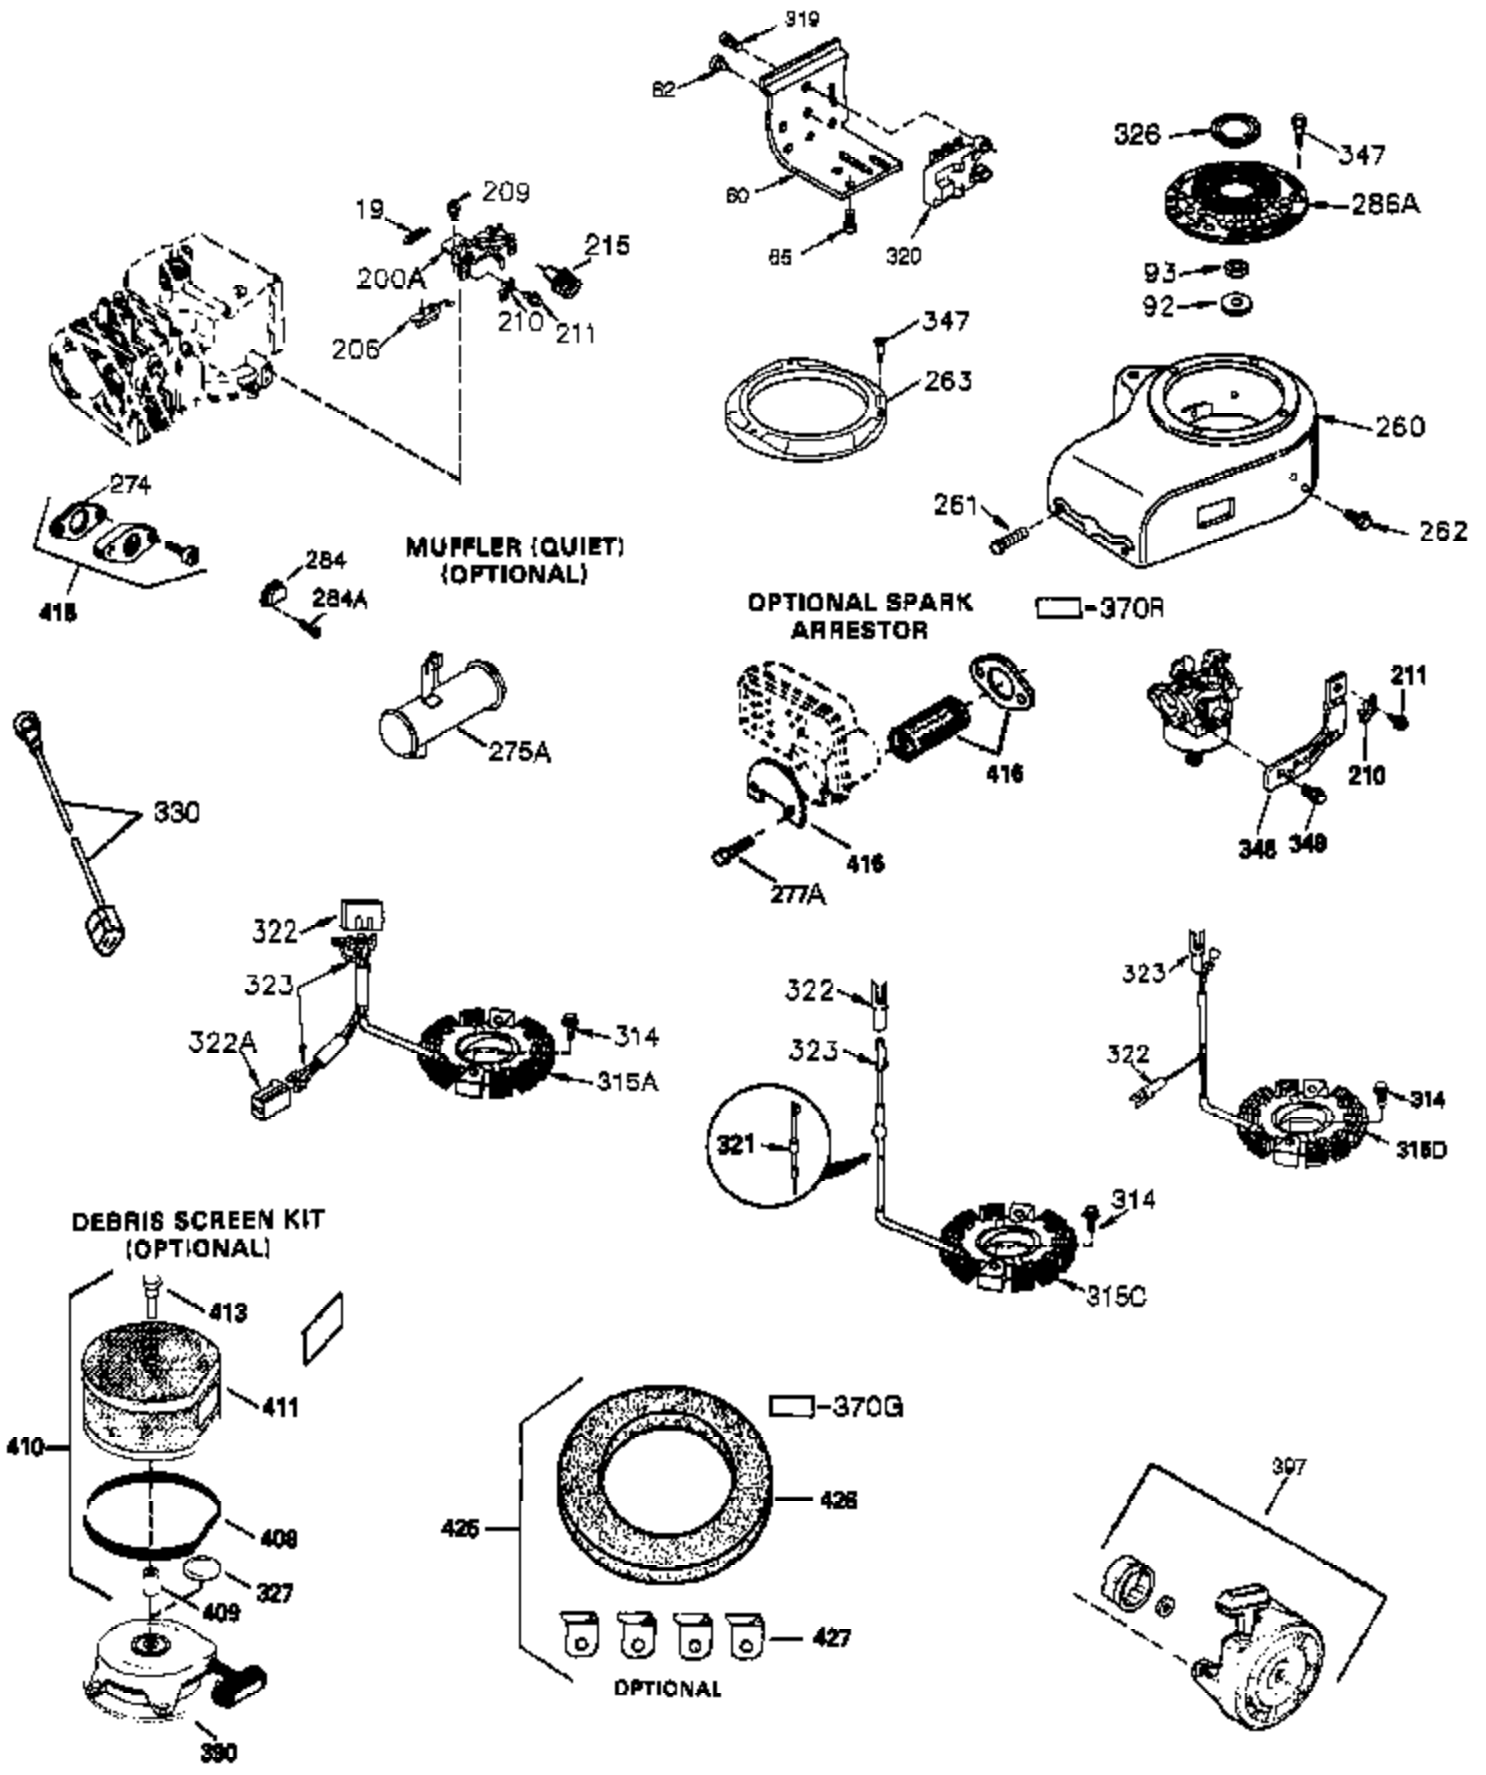

Ref #	Part Number	Qty	Description
19	36495	1	Extension Spring
60	33273A	1	Blower Housing Extension
62	650760	1	Screw, 8-32 x 3/8"
65	650128	1	Screw, 10-24 x 1/2"
92	650880	1	Lock Washer
93	650881	1	Flywheel Nut
171	28424	1	Breather Element
209	651081	2	Screw, 10-32 x 15/32"
210	27793	1	Conduit Clip
211	28942	1	Screw, 10-32 x 3/8"
260	36266	1	Blower Housing
261	650788	4	Screw, 5/16-18 x 3/4"
263	35963	1	Trim Ring
314	650873	2	Screw, 1/4-20 x 3/4"
321	611161	1	Diode
322	610921	1	Connector Body
323	610922	1	Terminal
326	36210	1	Screen Plug
347	650949	3	Screw, 10-24 x 9/16"
370G	35274	1	Oil Instruction Decal
416	34479A	1	Spark Arrestor Screen Kit (Optional)
417	650696	2	Screw, 5/16-18 x 2-45/64"
900	0	1	Replacement Engine 752329B, order from 71-999
900	0	1	Replacement Short Block 752312B, order from 71-999