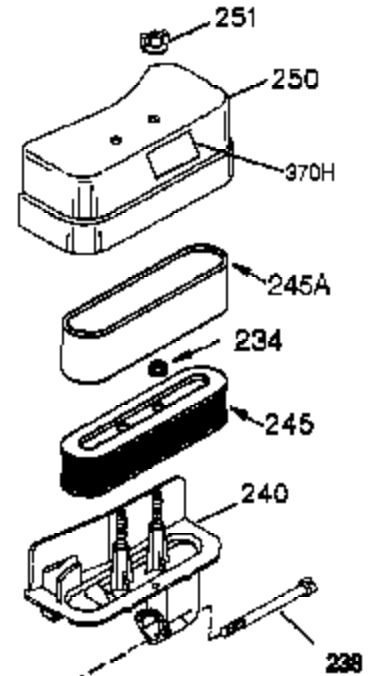

CONTINUED FROM PAGE 2

Engine Parts List #2

Ref #	Part Number	Qty	Description
30	35429A	1	Crankshaft
31	35327	1	Counterbalance Gear
40	35776A	1	Piston, Pin & Ring Set (Std.)
40	35777A	1	Piston, Pin & Ring Set (.010" OS)
40	35778A	1	Piston, Pin & Ring Set (.020" OS)
41	35773A	1	Piston & Pin Ass'y. (Std.) (Incl. 43)
41	35774A	1	Piston & Pin Ass'y. (.010" OS) (Incl. 43)
41	35775A	1	Piston & Pin Ass'y. (.020" OS) (Incl. 43)
42	35779	1	Ring Set (Std.)
42	35780	1	Ring Set (.010" OS)
42	35781	1	Ring Set (.020" OS)
43	35772	2	Piston Pin Retaining Ring
45	36895	1	Connecting Rod Ass'y. (Incl. 47)
47	651033	2	Connecting Rod Bolt
48	34034	2	Valve Lifter
50	35381	1	Camshaft (MCR)
51	35315A	1	Counterbalance Weight
52	31356	1	Oil Pump Ass'y.
69	35317	1	* Mounting Flange Gasket
70	35711A	1	Mounting Flange (Incl. 72, 75 & 80)
72	31927	1	Oil Drain Plug
75	35319	1	Oil Seal
80	35783	1	Governor Shaft
81	30590A	2	Washer
82	35378	1	Governor Gear Ass'y. (Incl. 81)
83	30588A	1	Governor Spool
84	29193	2	Retaining Ring
86	650833	7	Screw, 1/4-20 x 1-3/16"
88	31707A	1	Spacer (Incl. 81)
89	32589	1	Flywheel Key
123	33261	1	Intake Pipe Brace
124	651031	3	Screw, 1/4-20 x 9/16"
171	28424	1	Breather Element
178	29752	2	Nut & Lock Washer, 1/4-28
182	30088A	2	Screw, 1/4-28 x 1"
184	33263	1	* Carburetor To Intake Pipe Gasket
185	34926	1	Intake Pipe
223	650378	2	Screw, T-30, 5/16-18 x 1-3/32"
224	27915A	1	* Intake Pipe Gasket
234	650825	2	Nut & Lock Washer, 1/4-20
238	650834	2	Screw, 10-32 x 1-17/32"
239	33629	1	* Air Cleaner Gasket
240	35538B	1	Air Cleaner Body (Incl. 239)
245	35403	1	Air Cleaner Filter (Incl. 234)
245A	35404	1	Air Cleaner Filter
250	35961	1	Air Cleaner Cover
251	650886	2	Wing Nut, 1/4-20
292	26460	2	Fuel Line Clamp
305	35574	1	Oil Fill Tube
307	35499	1	"O" Ring
308	35437	1	Fill Tube Clip
310	35576	1	Dipstick
380	640091A	1	Carburetor (Incl. 184)
400	36452B	1	* Gasket Set (Incl. items marked PK in notes)
417	650696	2	Screw, 5/16-18 x 2-45/64"
900	0	1	Replacement Engine 752329B, order from 71-999
900	0	1	Replacement Short Block 752312B, order from 71-999