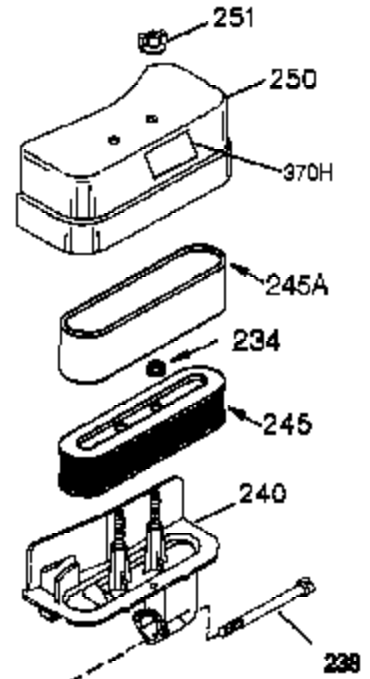

CONTINUED FROM PAGE 2

Ref #	Part Number	Qty	Description
30	35429A	1	Crankshaft
31	35327	1	Counterbalance Gear
40	35776A	1	Piston, Pin & Ring Set (Std.)
40	35777A	1	Piston, Pin & Ring Set (.010" OS)
40	35778A	1	Piston, Pin & Ring Set (.020" OS)
41	35773A	1	Piston & Pin Ass'y. (Std.) (Incl. 43)
41	35774A	1	Piston & Pin Ass'y. (.010" OS) (Incl. 43)
41	35775A	1	Piston & Pin Ass'y. (.020" OS) (Incl. 43)
42	35779	1	Ring Set (Std.)
42	35780	1	Ring Set (.010" OS)
42	35781	1	Ring Set (.020" OS)
43	35772	2	Piston Pin Retaining Ring
45	36895	1	Connecting Rod Ass'y. (Incl. 47)
47	651033	2	Connecting Rod Bolt
48	34034	2	Valve Lifter
50	35381	1	Camshaft (MCR)
51	35315A	1	Counterbalance Weight
52	31356	1	Oil Pump Ass'y.
69	35317	1	* Mounting Flange Gasket
70	35711A	1	Mounting Flange (Incl. 72, 75 & 80)
72	31927	1	Oil Drain Plug
75	35319	1	Oil Seal
80	35783	1	Governor Shaft
81	30590A	2	Washer
82	35378	1	Governor Gear Ass'y. (Incl. 81)
83	30588A	1	Governor Spool
84	29193	2	Retaining Ring
86	650833	7	Screw, 1/4-20 x 1-3/16"
88	31707A	1	Spacer (Incl. 81)
89	32589	1	Flywheel Key
123	33261	1	Intake Pipe Brace
124	651031	3	Screw, 1/4-20 x 9/16"
171	28424	1	Breather Element
178	29752	2	Nut & Lock Washer, 1/4-28
182	30088A	2	Screw, 1/4-28 x 1"
184	33263	1	* Carburetor To Intake Pipe Gasket
185	34926	1	Intake Pipe
223	650378	2	Screw, T-30, 5/16-18 x 1-3/32"
224	27915A	1	* Intake Pipe Gasket
234	650825	2	Nut & Lock Washer, 1/4-20
238	650834	2	Screw, 10-32 x 1-17/32"
239	33629	1	* Air Cleaner Gasket
240	35538B	1	Air Cleaner Body (Incl. 239)
245	35403	1	Air Cleaner Filter (Incl. 234)
245A	35404	1	Air Cleaner Filter
250	35961	1	Air Cleaner Cover
251	650886	2	Wing Nut, 1/4-20
292	26460	1	Fuel Line Clamp
305	35574	1	Oil Fill Tube
307	35499	1	"O" Ring
308	35437	1	Fill Tube Clip
310	35576	1	Dipstick
380	640091A	1	Carburetor (Incl. 184)
400	36452B	1	* Gasket Set (Incl. items marked PK in notes) Incl. part #'s 27272A (1), 27896A (2), 27915A (1), 29673 (1), 33263 (1), 33629 (1), 34698A (1), 35317 (1), 35967A (1), 36451 (1), 37342 (1)