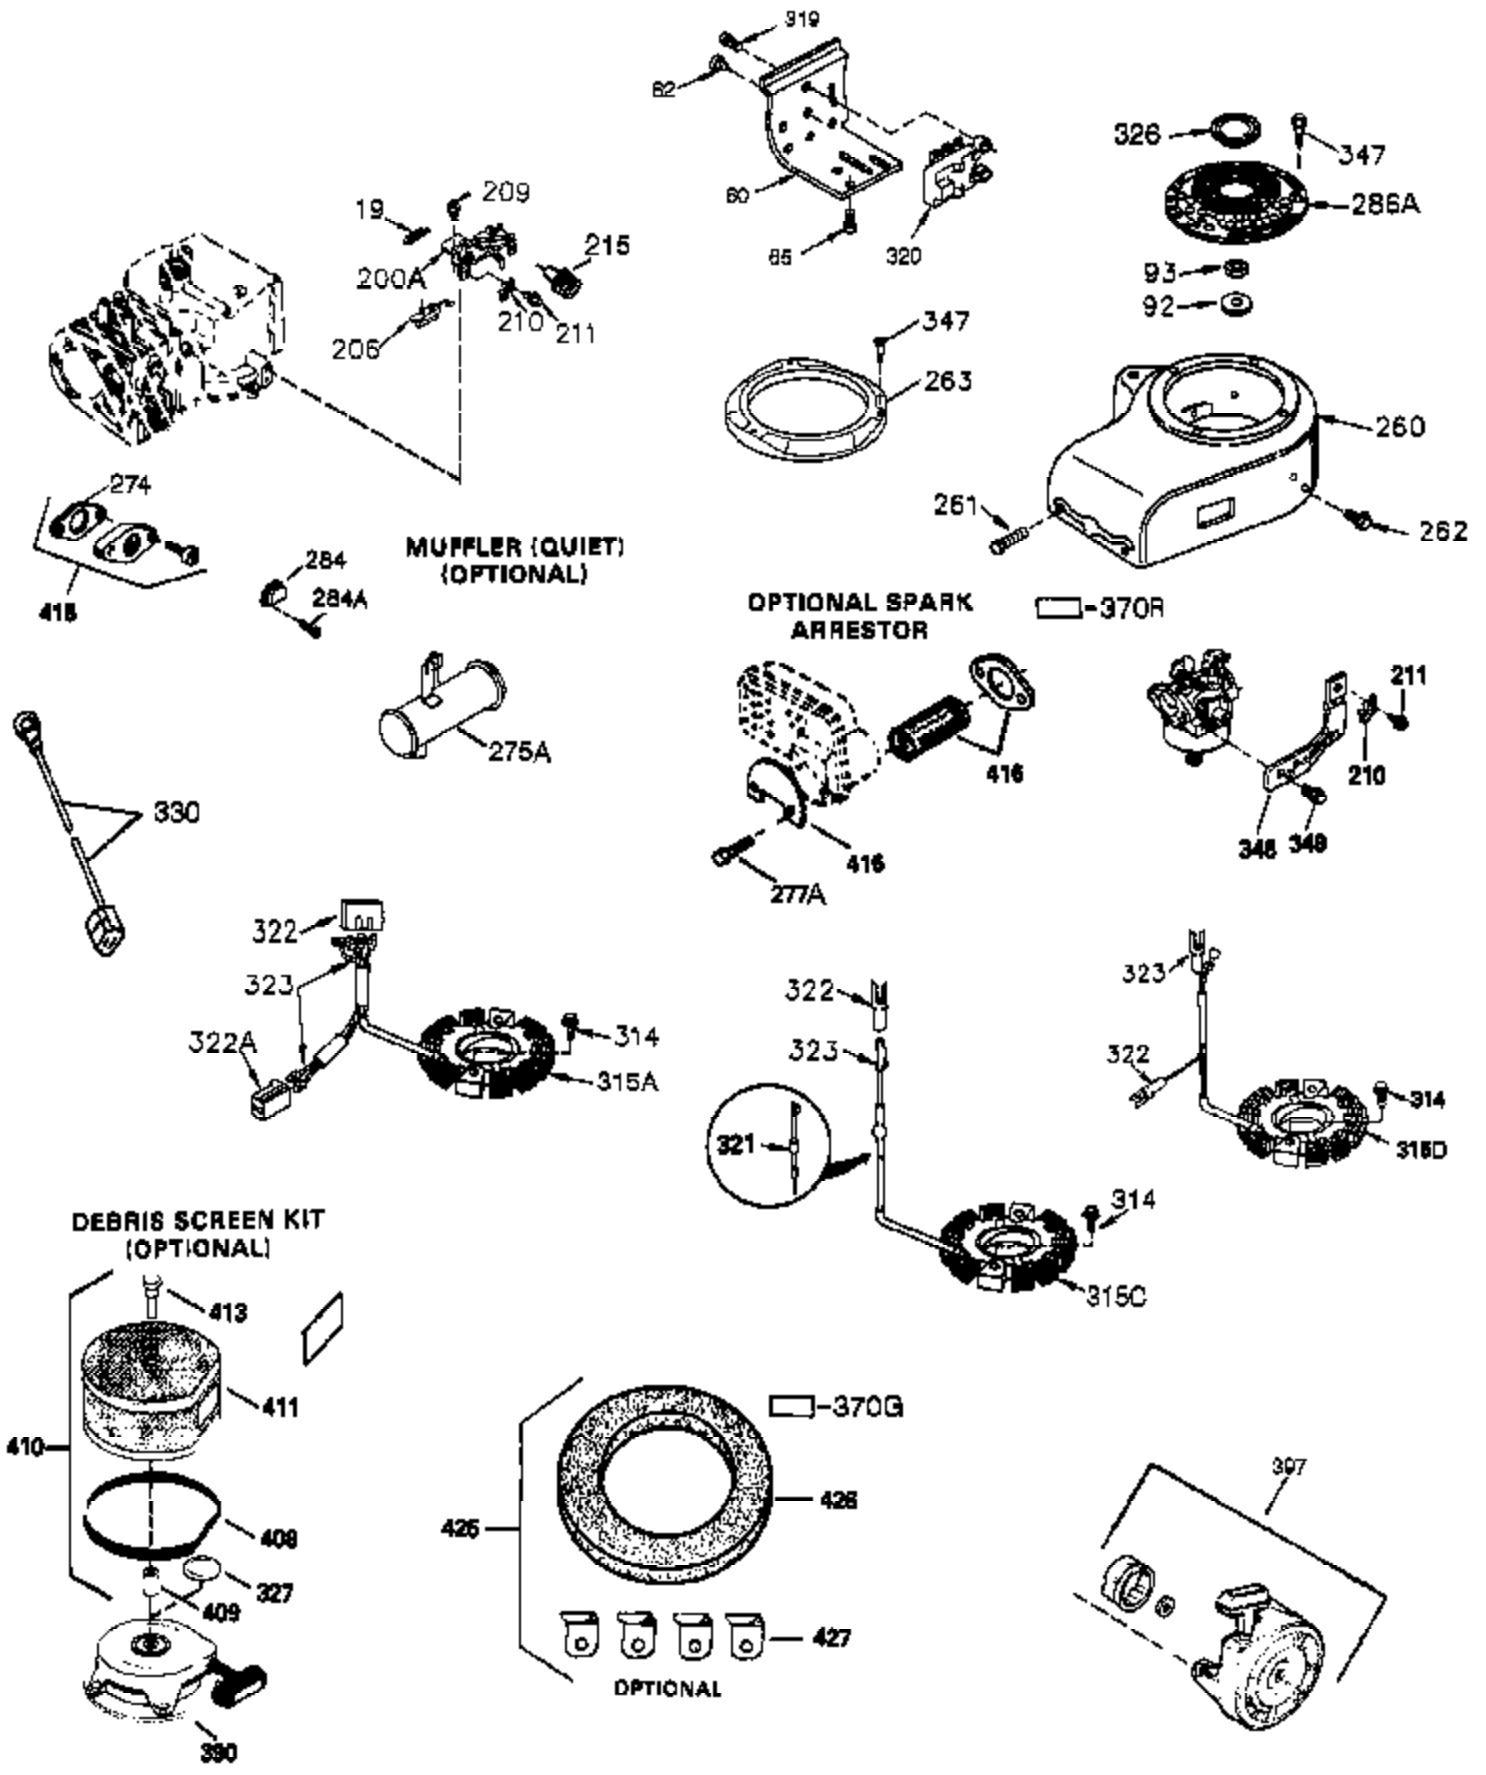

Ref #	Part Number	Qty	Description
19	36495	1	Extension Spring
60	33273A	1	Blower Housing Extension
65	650128	1	Screw, 10-24 x 1/2"
92	650880	1	Lock Washer
93	650881	1	Flywheel Nut
171	28424	1	Breather Element
209	650902	2	Screw, 10-32 x 7/16"
210	27793	1	Conduit Clip
211	28942	1	Screw, 10-32 x 3/8"
260	36292	1	Blower Housing
261	650788	2	Screw, 5/16-18 x 3/4"
262	29747B	2	Screw, T-40, 5/16-24 x 21/32"
263	35963	1	Trim Ring
286A	35962	1	Cup & Screen
314	650873	2	Screw, 1/4-20 x 3/4"
319	650735	1	Screw, 10-24 x 3/8"
320	611175A	1	Regulator
322	610921	1	Connector Body
323	610922	2	Terminal
323A	611259	1	Terminal
323B	611260	1	Terminal
326	36210	1	Screen Plug
347	650949	3	Screw, 10-32 x 9/16"
370G	35274	1	Oil Instruction Decal
394	650948	1	Washer