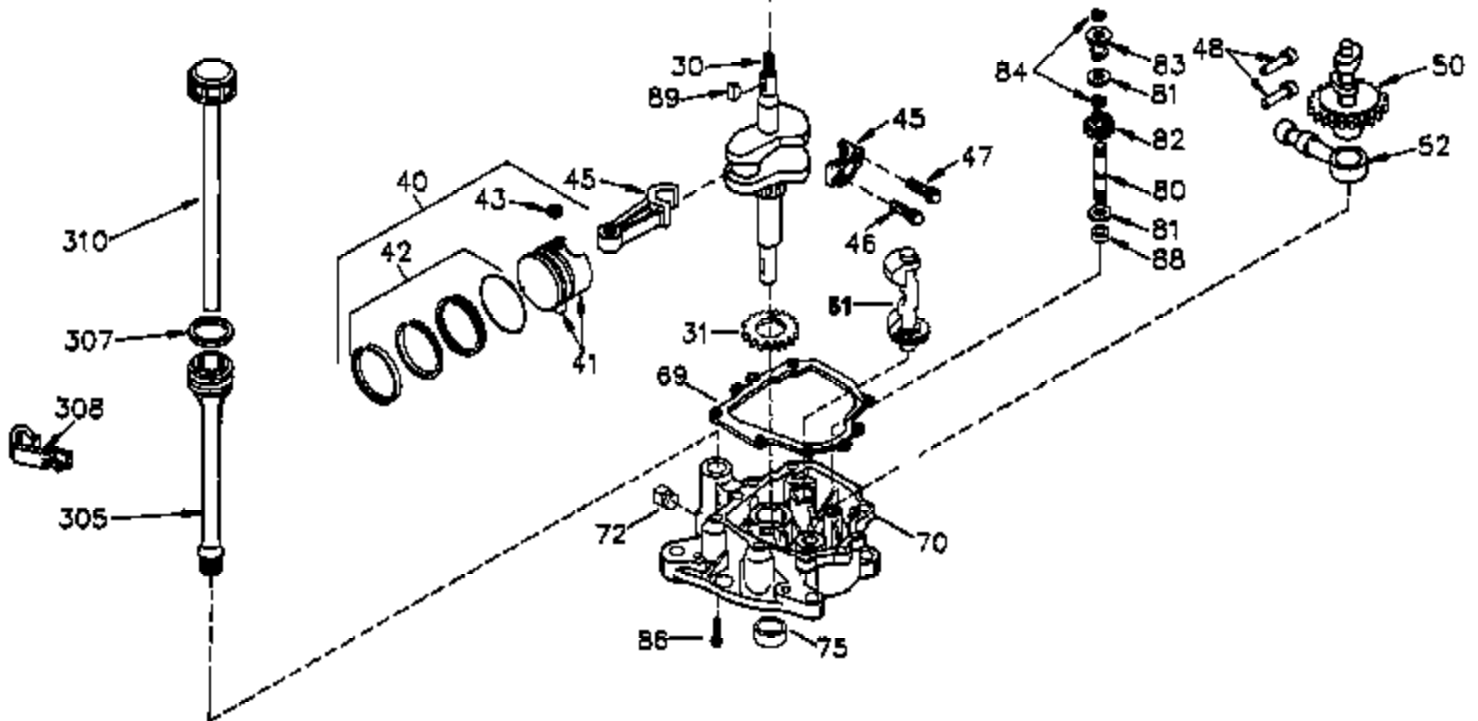

CONTINUED FROM PAGE 2

Ref #	Part Number	Qty	Description
30	35422A	1	Crankshaft
31	35327	1	Counterbalance Gear
40	35776A	1	Piston, Pin & Ring Set (Std.)
40	35777A	1	Piston, Pin & Ring Set (.010" OS)
40	35778A	1	Piston, Pin & Ring Set (.020" OS)
41	35773A	1	Piston & Pin Ass'y. (Std.) (Incl. 43)
41	35774A	1	Piston & Pin Ass'y. (.010" OS) (Incl. 43)
41	35775A	1	Piston & Pin Ass'y. (.020" OS) (Incl. 43)
42	35779	1	Ring Set (Std.)
42	35780	1	Ring Set (.010" OS)
42	35781	1	Ring Set (.020" OS)
43	35772	2	Piston Pin Retaining Ring
45	36895	1	Connecting Rod Ass'y. (Incl. 47)
47	651033	2	Connecting Rod Bolt
48	34034	2	Valve Lifter
50	35381	1	Camshaft
51	35315A	1	Counterbalance Weight
52	31356	1	Oil Pump Ass'y.
69	35317	1	* Mounting Flange Gasket
70	35711A	1	Mounting Flange (Incl. 72, 75 & 80)
72	31927	1	Oil Drain Plug
75	35319	1	Oil Seal
80	35783	1	Governor Shaft
81	30590A	2	Washer
82	35378	1	Governor Gear Ass'y. (Incl. 81)
83	30588A	1	Governor Spool
84	29193	2	Retaining Ring
86	650833	7	Screw, 1/4-20 x 1-3/16"
88	31707A	1	Spacer (Incl. 81)
89	32589	1	Flywheel Key
123	33261	1	Intake Pipe Bracket
124	651031	3	Screw, 1/4-20 x 9/16"
171	28424	1	Breather Element
178	29752	2	Nut & Lock Washer, 1/4-28
182	30088A	2	Screw, 1/4-28 x 1"
184	33263	1	* Carburetor To Intake Pipe Gasket
185	34926	1	Intake Pipe
223	650378	2	Screw, T-30, 5/16-18 x 1-1/8"
224	27915A	1	* Intake Pipe Gasket
234	650825	2	Nut & Lock Washer, 1/4-20
238	650834	2	Screw, 10-32 x 1-17/32"
239	33629	1	* Air Cleaner Gasket
240	35538B	1	Air Cleaner Body (Incl. 239)
245	35403	1	Air Cleaner Filter (Incl. 234)
245A	35404	1	Air Cleaner Filter
250	35961	1	Air Cleaner Cover
251	650886	2	Wing Nut, 1/4-20
292	26460	2	Fuel Line Clamp
296	34279B	1	Fuel Filter (Incl. 292)
305	35574	1	Oil Fill Tube
307	35499	1	"O" Ring
308	35437	1	Fill Tube Clip
310	35576	1	Dipstick
323A	611259	1	Terminal
323B	611260	1	Terminal
380	640091A	1	Carburetor (Incl. 184)
394	650948	1	Washer
400	36452A	1	* Gasket Set (Incl. items marked PK in notes)