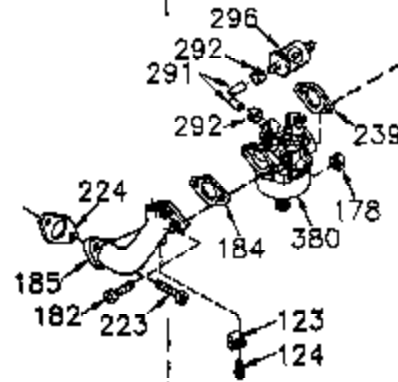

CONTINUED FROM PAGE 2

Ref #	Part Number	Qty	Description
30	35422A	1	Crankshaft
31	35327	1	Counterbalance Gear
40	35776A	1	Piston, Pin & Ring Set (Std.)
40	35777A	1	Piston, Pin & Ring Set (.010" OS)
40	35778A	1	Piston, Pin & Ring Set (.020" OS)
41	35773A	1	Piston & Pin Ass'y. (Std.) (Incl. 43)
41	35774A	1	Piston & Pin Ass'y. (.010" OS) (Incl. 43)
41	35775A	1	Piston & Pin Ass'y. (.020" OS) (Incl. 43)
42	35779	1	Ring Set (Std.)
42	35780	1	Ring Set (.010" OS)
42	35781	1	Ring Set (.020" OS)
43	35772	2	Piston Pin Retaining Ring
45	36895	1	Connecting Rod Ass'y. (Incl. 47)
47	651033	2	Connecting Rod Bolt
48	34034	2	Valve Lifter
50	35381	1	Camshaft
51	35315A	1	Counterbalance Weight
52	31356	1	Oil Pump Ass'y.
69	35317	1	* Mounting Flange Gasket
70	35711A	1	Mounting Flange (Incl. 72, 75 & 80)
72	31927	1	Oil Drain Plug
75	35319	1	Oil Seal
80	35783	1	Governor Shaft
81	30590A	2	Washer
82	35378	1	Governor Gear Ass'y. (Incl. 81)
83	30588A	1	Governor Spool
84	29193	2	Retaining Ring
86	650833	7	Screw, 1/4-20 x 1-3/16"
88	31707A	1	Spacer (Incl. 81)
89	32589	1	Flywheel Key
123	33261	1	Intake Pipe Bracket
124	651031	3	Screw, 1/4-20 x 9/16"
171	28424	1	Breather Element
178	29752	2	Nut & Lock Washer, 1/4-28
182	30088A	2	Screw, 1/4-28 x 1"
184	33263	1	* Carburetor To Intake Pipe Gasket
185	34926	1	Intake Pipe
223	650378	2	Screw, T-30, 5/16-18 x 1-1/8"
224	27915A	1	* Intake Pipe Gasket
234	650825	2	Nut & Lock Washer, 1/4-20
238	650834	2	Screw, 10-32 x 1-17/32"
239	33629	1	* Air Cleaner Gasket
240	35538B	1	Air Cleaner Body (Incl. 239)
245	35403	1	Air Cleaner Filter (Incl. 234)
245A	35404	1	Air Cleaner Filter
250	35961	1	Air Cleaner Cover
251	650886	2	Wing Nut, 1/4-20
292	26460	2	Fuel Line Clamp
296	34279B	1	Fuel Filter (Incl. 292)
305	35574	1	Oil Fill Tube
307	35499	1	"O" Ring
308	35437	1	Fill Tube Clip
310	35576	1	Dipstick
323A	611259	1	Terminal
323B	611260	1	Terminal
380	640091A	1	Carburetor (Incl. 184)
394	650948	1	Washer
400	36452A	1	* Gasket Set (Incl. items marked PK in notes)