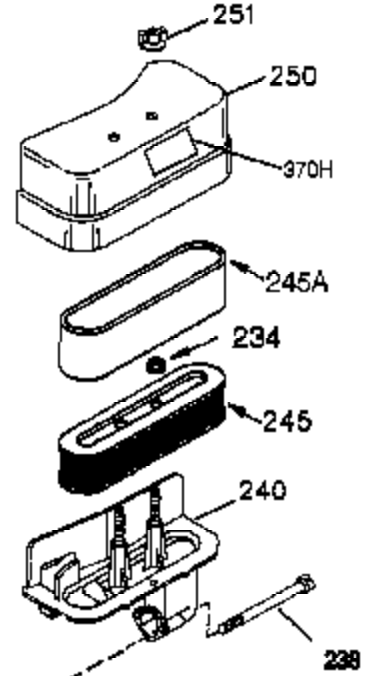

CONTINUED FROM PAGE 2

Engine Parts List #2

Ref #	Part Number	Qty	Description
30	35422A	1	Crankshaft
31	35327	1	Counterbalance Gear
40	35776A	1	Piston, Pin & Ring Set (Std.)
40	35777A	1	Piston, Pin & Ring Set (.010" OS)
40	35778A	1	Piston, Pin & Ring Set (.020" OS)
41	35773A	1	Piston & Pin Ass'y. (Std.) (Incl. 43)
41	35774A	1	Piston & Pin Ass'y. (.010" OS) (Incl. 43)
41	35775A	1	Piston & Pin Ass'y. (.020" OS) (Incl. 43)
42	35779	1	Ring Set (Std.)
42	35780	1	Ring Set (.010" OS)
42	35781	1	Ring Set (.020" OS)
43	35772	2	Piston Pin Retaining Ring
45	36895	1	Connecting Rod Ass'y. (Incl. 47)
47	651033	2	Connecting Rod Bolt
48	34034	2	Valve Lifter
50	35381	1	Camshaft
51	35315A	1	Counterbalance Weight
52	31356	1	Oil Pump Ass'y.
69	35317	1	* Mounting Flange Gasket
70	35711A	1	Mounting Flange (Incl. 72, 75 & 80)
72	31927	1	Oil Drain Plug
75	35319	1	Oil Seal
80	35783	1	Governor Shaft
81	30590A	2	Washer
82	35378	1	Governor Gear Ass'y. (Incl. 81)
83	30588A	1	Governor Spool
84	29193	2	Retaining Ring
86	650833	7	Screw, 1/4-20 x 1-3/16"
88	31707A	1	Spacer (Incl. 81)
89	32589	1	Flywheel Key
123	33261	1	Intake Pipe Bracket
124	651031	3	Screw, 1/4-20 x 9/16"
171	28424	1	Breather Element
178	29752	2	Nut & Lock Washer, 1/4-28
182	30088A	2	Screw, 1/4-28 x 1"
184	33263	1	* Carburetor To Intake Pipe Gasket
185	34926	1	Intake Pipe
223	650378	2	Screw, Torx T-30, 5/16-18 x 1-1/8"
224	27915A	1	* Intake Pipe Gasket
234	650825	2	Nut & Lock Washer, 1/4-20
238	650834	2	Screw, 10-32 x 1-17/32"
239	33629	1	* Air Cleaner Gasket
240	35538B	1	Air Cleaner Body (Incl. 239)
245	35403	1	Air Cleaner Filter (Incl. 234)
245A	35404	1	Air Cleaner Filter
250	35961	1	Air Cleaner Cover
251	650886	2	Wing Nut, 1/4-20
292	26460	2	Fuel Line Clamp
296	34279B	1	Fuel Filter (Incl. 292)
305	35574	1	Oil Fill Tube
307	35499	1	"O" Ring
308	35437	1	Fill Tube Clip
310	35576	1	Dipstick
323A	611259	1	Terminal
323B	611260	1	Terminal
380	640091A	1	Carburetor (Incl. 184)