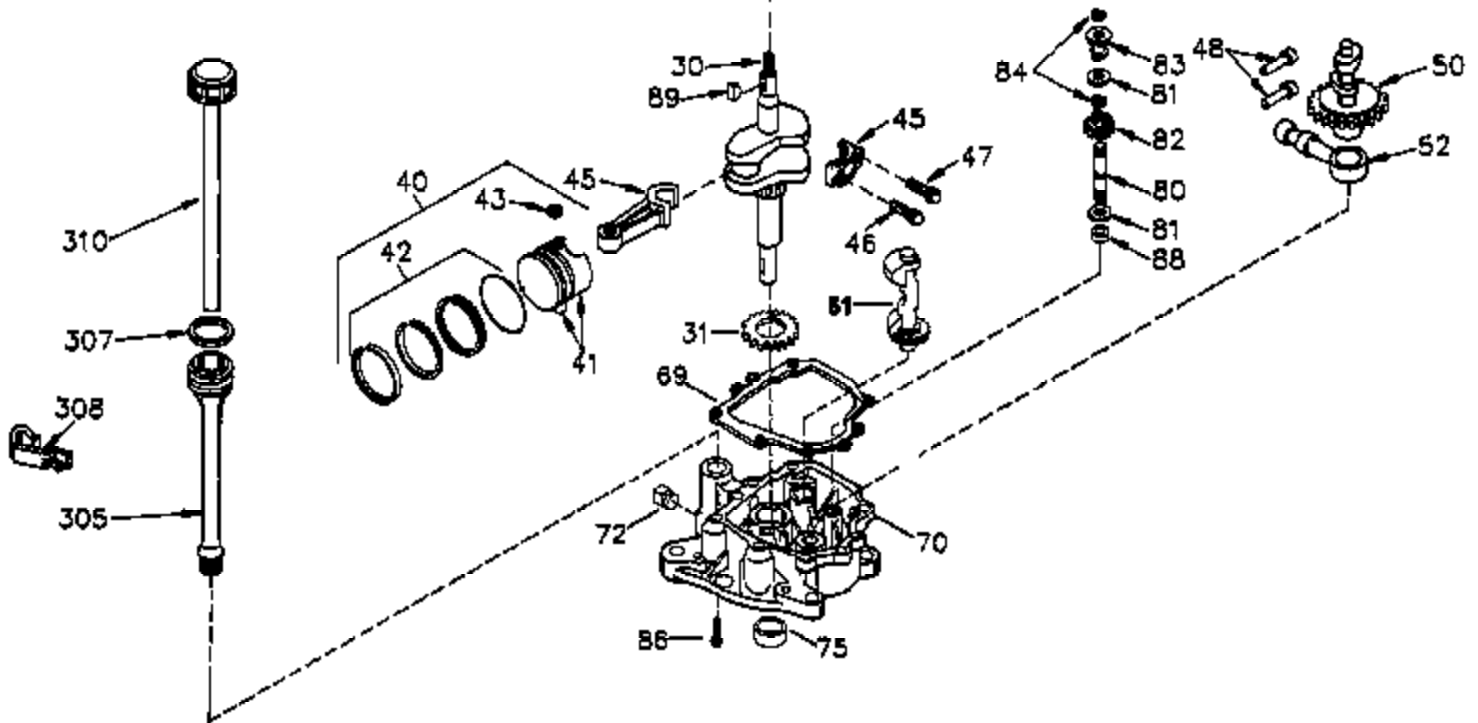

CONTINUED FROM PAGE 2

Engine Parts List #2

Ref #	Part Number	Qty	Description
30	35422A	1	Crankshaft
31	35327	1	Counterbalance Gear
40	35776A	1	Piston, Pin & Ring Set (Std.)
40	35777A	1	Piston, Pin & Ring Set (.010" OS)
40	35778A	1	Piston, Pin & Ring Set (.020" OS)
41	35773A	1	Piston & Pin Ass'y. (Std.) (Incl. 43)
41	35774A	1	Piston & Pin Ass'y. (.010" OS) (Incl. 43)
41	35775A	1	Piston & Pin Ass'y. (.020" OS) (Incl. 43)
42	35779	1	Ring Set (Std.)
42	35780	1	Ring Set (.010" OS)
42	35781	1	Ring Set (.020" OS)
43	35772	2	Piston Pin Retaining Ring
45	36895	1	Connecting Rod Ass'y. (Incl. 47)
47	651033	2	Connecting Rod Bolt
48	34034	2	Valve Lifter
50	35381	1	Camshaft
51	35315A	1	Counterbalance Weight
52	31356	1	Oil Pump Ass'y.
69	35317	1	* Mounting Flange Gasket
70	35711A	1	Mounting Flange (Incl. 72, 75 & 80)
72	31927	1	Oil Drain Plug
75	35319	1	Oil Seal
80	35783	1	Governor Shaft
81	30590A	2	Washer
82	35378	1	Governor Gear Ass'y. (Incl. 81)
83	30588A	1	Governor Spool
84	29193	2	Retaining Ring
86	650833	7	Screw, 1/4-20 x 1-3/16"
88	31707A	1	Spacer (Incl. 81)
89	32589	1	Flywheel Key
123	33261	1	Intake Pipe Bracket
124	651031	3	Screw, 1/4-20 x 9/16"
171	28424	1	Breather Element
178	29752	2	Nut & Lock Washer, 1/4-28
182	30088A	2	Screw, 1/4-28 x 1"
184	33263	1	* Carburetor To Intake Pipe Gasket
185	34926	1	Intake Pipe
223	650378	2	Screw, Torx T-30, 5/16-18 x 1-1/8"
224	27915A	1	* Intake Pipe Gasket
234	650825	2	Nut & Lock Washer, 1/4-20
238	650834	2	Screw, 10-32 x 1-17/32"
239	33629	1	* Air Cleaner Gasket
240	35538B	1	Air Cleaner Body (Incl. 239)
245	35403	1	Air Cleaner Filter (Incl. 234)
245A	35404	1	Air Cleaner Filter
250	35961	1	Air Cleaner Cover
251	650886	2	Wing Nut, 1/4-20
292	26460	2	Fuel Line Clamp
296	34279B	1	Fuel Filter (Incl. 292)
305	35574	1	Oil Fill Tube
307	35499	1	"O" Ring
308	35437	1	Fill Tube Clip
310	35576	1	Dipstick
323A	611259	1	Terminal
323B	611260	1	Terminal
380	640091A	1	Carburetor (Incl. 184)