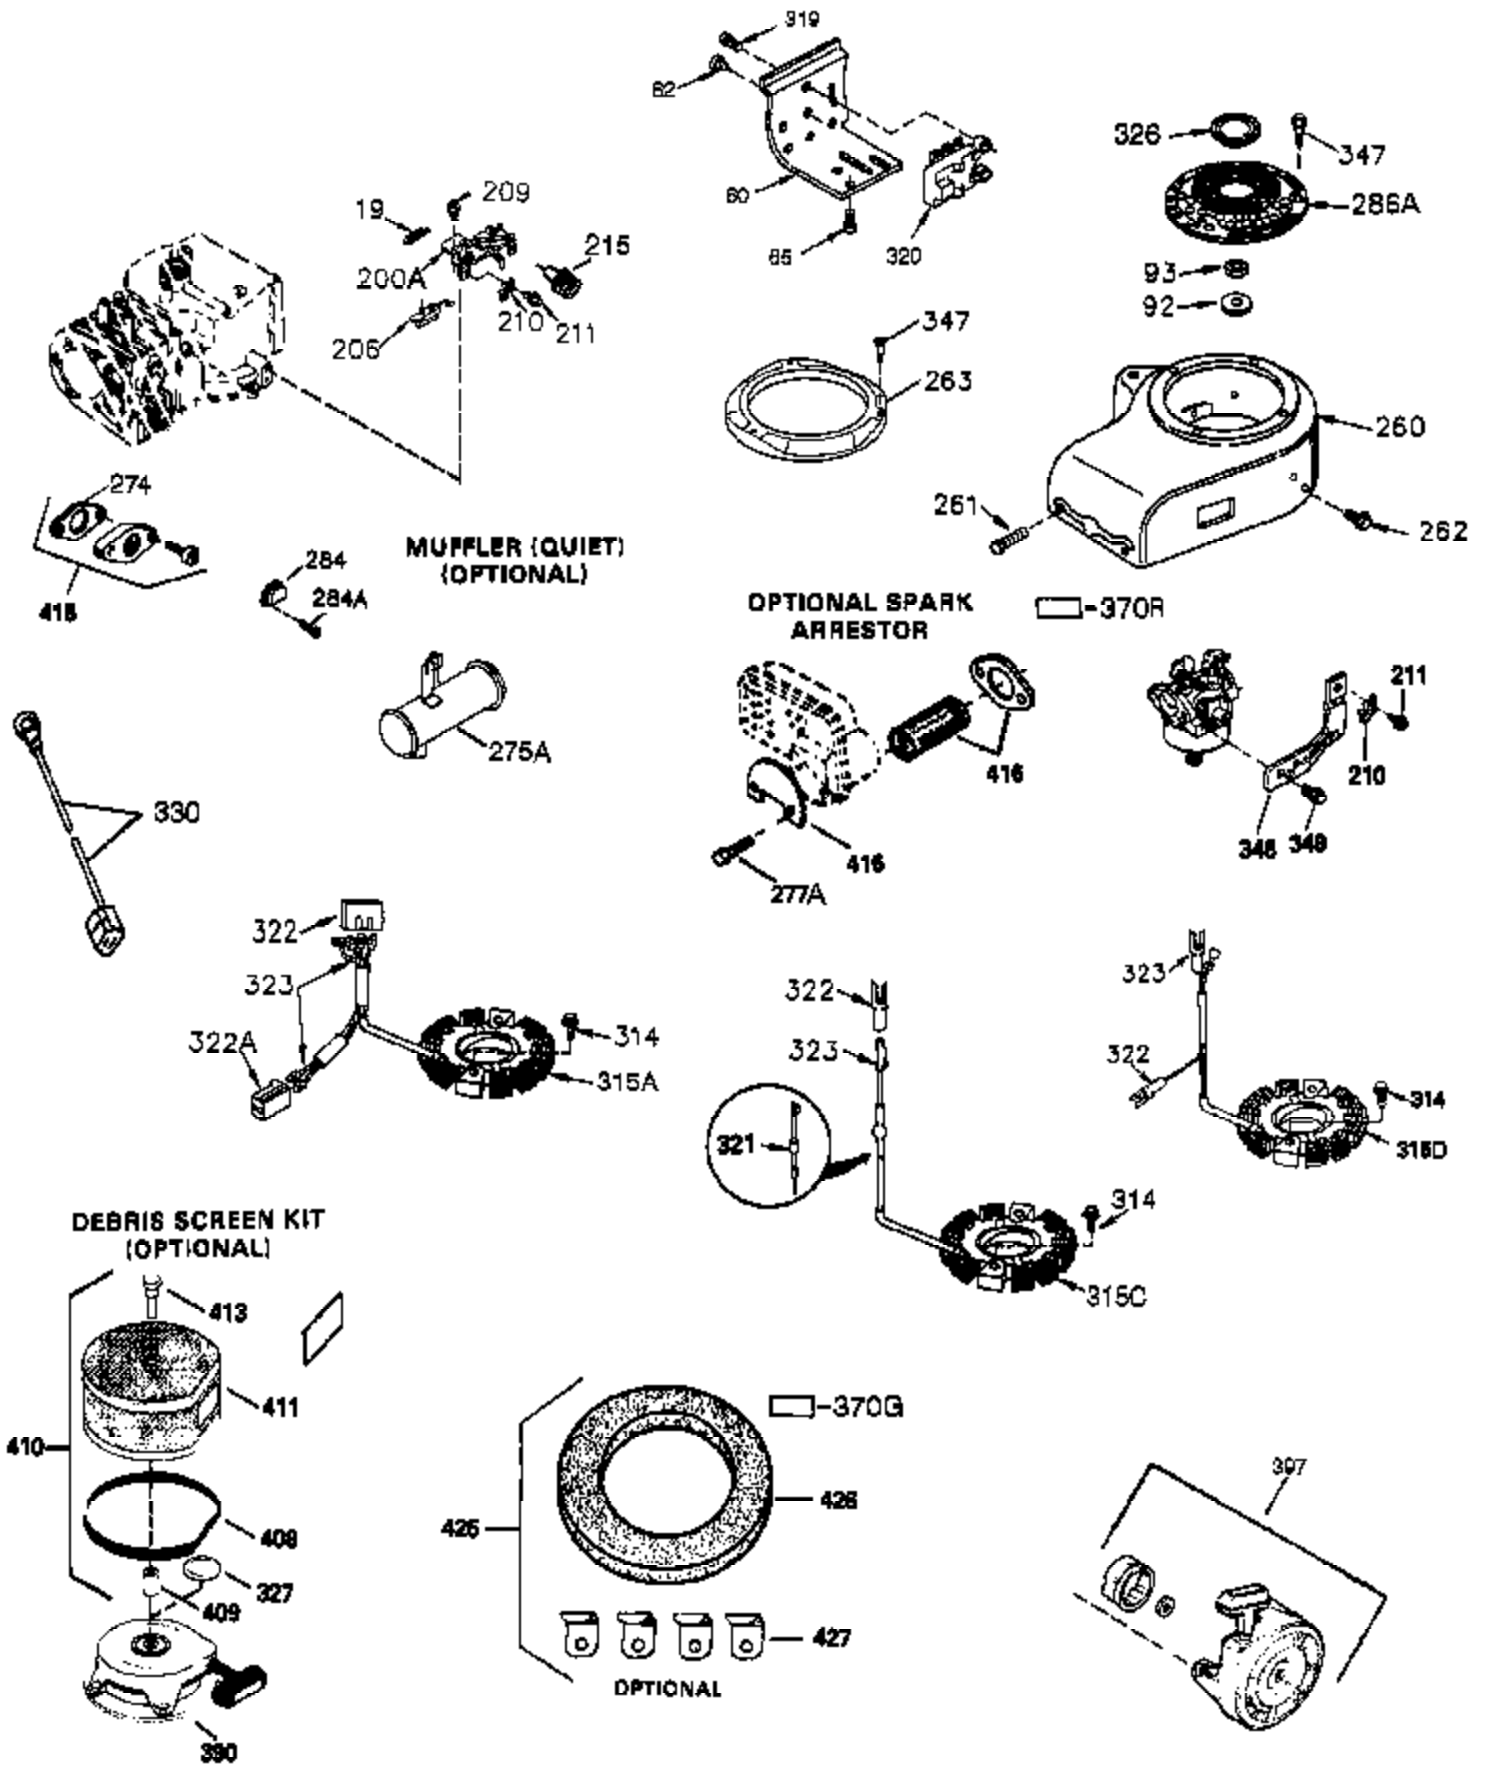

CONTINUED FROM PAGE 2

Ref #	Part Number	Qty	Description
30	35429A	1	Crankshaft
31	35327	1	Counterbalance Gear
40	35776A	1	Piston, Pin & Ring Set (Std.)
40	35777A	1	Piston, Pin & Ring Set (.010" OS)
40	35778A	1	Piston, Pin & Ring Set (.020" OS)
41	35773A	1	Piston & Pin Ass'y. (Std.) (Incl. 43)
41	35774A	1	Piston & Pin Ass'y. (.010" OS) (Incl. 43)
41	35775A	1	Piston & Pin Ass'y. (.020" OS) (Incl. 43)
42	35779	1	Ring Set (Std.)
42	35780	1	Ring Set (.010" OS)
42	35781	1	Ring Set (.020" OS)
43	35772	2	Piston Pin Retaining Ring
45	36925	1	Connecting Rod Ass'y. (Incl. 47)
47	651033	2	Connecting Rod Bolt
48	34034	2	Valve Lifter
50	35381	1	Camshaft (MCR)
51	35315A	1	Counterbalance Weight
52	31356	1	Oil Pump Ass'y.
69	35317	1	* Mounting Flange Gasket
70	35711A	1	Mounting Flange (Incl. 72, 75 & 80)
72	31927	1	Oil Drain Plug
75	35319	1	Oil Seal
80	35783	1	Governor Shaft
81	30590A	2	Washer
82	35378	1	Governor Gear Ass'y. (Incl. 81)
83	30588A	1	Governor Spool
84	29193	2	Retaining Ring
86	650833	7	Screw, 1/4-20 x 1-3/16"
88	31707A	1	Spacer (Incl. 81)
89	32589	1	Flywheel Key
123	33261	1	Intake Pipe Brace
124	651031	3	Screw, 1/4-20 x 9/16"
124	651031	1	Screw, 1/4-20 x 9/16"
171	28424	1	Breather Element
178	29752	2	Nut & Lock Washer, 1/4-28
182	30088A	2	Screw, 1/4-28 x 1"
184	33263	1	* Carburetor To Intake Pipe Gasket
185	34926	1	Intake Pipe
223	650378	2	Screw, T-30, 5/16-18 x 1-3/32"
224	27915A	1	Intake Pipe Gasket
234	650825	2	Nut & Lock Washer, 1/4-20
238	650834	2	Screw, 10-32 x 1-17/32"
239	33629	1	* Air Cleaner Gasket
240	35538B	1	Air Cleaner Body (Incl. 239)
245A	35404	1	Air Cleaner Filter
245	35403	1	Air Cleaner Filter (Incl. 234)
250	35961	1	Air Cleaner Cover
251	650886	2	Wing Nut, 1/4-20
291	30705	1	Fuel Line
292	26460	5	Fuel Line Clamp
296	34279B	1	Fuel Filter (Incl. 292)
305	35574	1	Oil Fill Tube
307	35499	1	"O" Ring
308	35437	1	Fill Tube Clip
310	35576	1	Dipstick
380	632690	1	Carburetor (Incl. 184)
400	36452B	1	* Gasket Set (Incl. items marked PK i n notes)
420	730225A	1	SAE 30 4-Cycle Engine Oil (Quart)