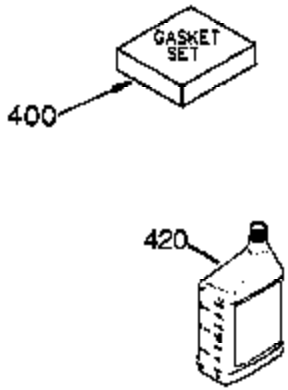

CONTINUED FROM PAGE 2

Ref #	Part Number	Qty	Description
30	35429A	1	Crankshaft
31	35327	1	Counterbalance Gear
40	35776A	1	Piston, Pin & Ring Set (Std.)
40	35777A	1	Piston, Pin & Ring Set (.010" OS)
40	35778A	1	Piston, Pin & Ring Set (.020" OS)
41	35773A	1	Piston & Pin Ass'y. (Std.) (Incl. 43)
41	35774A	1	Piston & Pin Ass'y. (.010" OS) (Incl. 43)
41	35775A	1	Piston & Pin Ass'y. (.020" OS) (Incl. 43)
42	35779	1	Ring Set (Std.)
42	35780	1	Ring Set (.010" OS)
42	35781	1	Ring Set (.020" OS)
43	35772	2	Piston Pin Retaining Ring
45	36925	1	Connecting Rod Ass'y. (Incl. 47)
47	651033	2	Connecting Rod Bolt
48	34034	2	Valve Lifter
50	35381	1	Camshaft (MCR)
51	35315A	1	Counterbalance Weight
52	31356	1	Oil Pump Ass'y.
69	35317	1	* Mounting Flange Gasket
70	35711A	1	Mounting Flange (Incl. 72, 75 & 80)
72	31927	1	Oil Drain Plug
75	35319	1	Oil Seal
80	35783	1	Governor Shaft
81	30590A	2	Washer
82	35378	1	Governor Gear Ass'y. (Incl. 81)
83	30588A	1	Governor Spool
84	29193	2	Retaining Ring
86	650833	7	Screw, 1/4-20 x 1-3/16"
88	31707A	1	Spacer (Incl. 81)
89	32589	1	Flywheel Key
123	33261	1	Intake Pipe Brace
124	651031	3	Screw, 1/4-20 x 9/16"
124	651031	1	Screw, 1/4-20 x 9/16"
171	28424	1	Breather Element
178	29752	2	Nut & Lock Washer, 1/4-28
182	30088A	2	Screw, 1/4-28 x 1"
184	33263	1	* Carburetor To Intake Pipe Gasket
185	34926	1	Intake Pipe
223	650378	2	Screw, T-30, 5/16-18 x 1-3/32"
224	27915A	1	Intake Pipe Gasket
234	650825	2	Nut & Lock Washer, 1/4-20
238	650834	2	Screw, 10-32 x 1-17/32"
239	33629	1	* Air Cleaner Gasket
240	35538B	1	Air Cleaner Body (Incl. 239)
245A	35404	1	Air Cleaner Filter
245	35403	1	Air Cleaner Filter (Incl. 234)
250	35961	1	Air Cleaner Cover
251	650886	2	Wing Nut, 1/4-20
291	30705	1	Fuel Line
292	26460	5	Fuel Line Clamp
296	34279B	1	Fuel Filter (Incl. 292)
305	35574	1	Oil Fill Tube
307	35499	1	"O" Ring
308	35437	1	Fill Tube Clip
310	35576	1	Dipstick
380	632690	1	Carburetor (Incl. 184)
400	36452B	1	* Gasket Set (Incl. items marked PK i n notes)
420	730225A	1	SAE 30 4-Cycle Engine Oil (Quart)