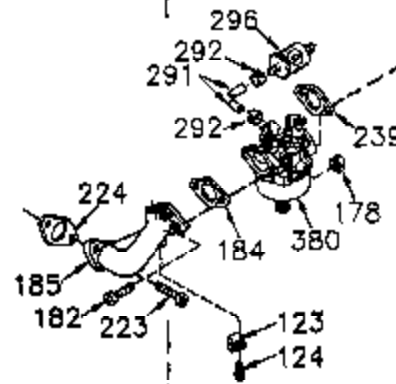

CONTINUED FROM PAGE 2

Ref #	Part Number	Qty	Description
30	35429A	1	Crankshaft
31	35327	1	Counterbalance Gear
40	35776A	1	Piston, Pin & Ring Set (Std.)
40	35777A	1	Piston, Pin & Ring Set (.010" OS)
40	35778A	1	Piston, Pin & Ring Set (.020" OS)
41	35773A	1	Piston & Pin Ass'y. (Std.) (Incl. 43)
41	35774A	1	Piston & Pin Ass'y. (.010" OS) (Incl. 43)
41	35775A	1	Piston & Pin Ass'y. (.020" OS) (Incl. 43)
42	35779	1	Ring Set (Std.)
42	35780	1	Ring Set (.010" OS)
42	35781	1	Ring Set (.020" OS)
43	35772	2	Piston Pin Retaining Ring
45	36925	1	Connecting Rod Ass'y. (Incl. 47)
47	651033	2	Connecting Rod Bolt
48	34034	2	Valve Lifter
50	35381	1	Camshaft (MCR)
51	35315A	1	Counterbalance Weight
52	31356	1	Oil Pump Ass'y.
69	35317	1	* Mounting Flange Gasket
70	35711A	1	Mounting Flange (Incl. 72, 75 & 80)
72	31927	1	Oil Drain Plug
75	35319	1	Oil Seal
80	35783	1	Governor Shaft
81	30590A	2	Washer
82	35378	1	Governor Gear Ass'y. (Incl. 81)
83	30588A	1	Governor Spool
84	29193	2	Retaining Ring
86	650833	7	Screw, 1/4-20 x 1-3/16"
88	31707A	1	Spacer (Incl. 81)
89	32589	1	Flywheel Key
123	33261	1	Intake Pipe Brace
124	651031	3	Screw, 1/4-20 x 9/16"
124	651031	1	Screw, 1/4-20 x 9/16"
171	28424	1	Breather Element
178	29752	2	Nut & Lock Washer, 1/4-28
182	30088A	2	Screw, 1/4-28 x 1"
184	33263	1	* Carburetor To Intake Pipe Gasket
185	34926	1	Intake Pipe
223	650378	2	Screw, T-30, 5/16-18 x 1-3/32"
224	27915A	1	Intake Pipe Gasket
234	650825	2	Nut & Lock Washer, 1/4-20
238	650834	2	Screw, 10-32 x 1-17/32"
239	33629	1	* Air Cleaner Gasket
240	35538B	1	Air Cleaner Body (Incl. 239)
245A	35404	1	Air Cleaner Filter
245	35403	1	Air Cleaner Filter (Incl. 234)
250	35961	1	Air Cleaner Cover
251	650886	2	Wing Nut, 1/4-20
291	30705	1	Fuel Line
292	26460	5	Fuel Line Clamp
296	34279B	1	Fuel Filter (Incl. 292)
305	35574	1	Oil Fill Tube
307	35499	1	"O" Ring
308	35437	1	Fill Tube Clip
310	35576	1	Dipstick
380	632690	1	Carburetor (Incl. 184)
400	36452B	1	* Gasket Set (Incl. items marked PK i n notes)
420	730225A	1	SAE 30 4-Cycle Engine Oil (Quart)