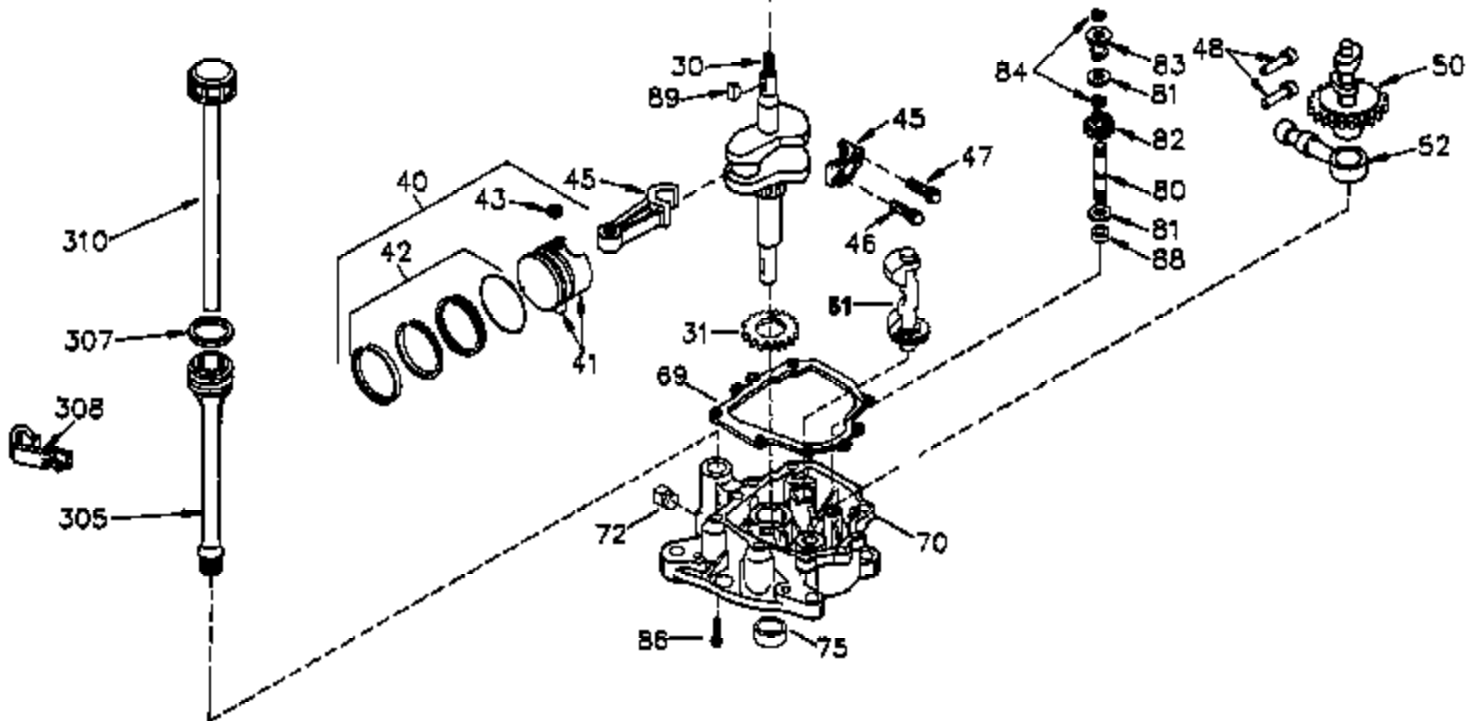

CONTINUED FROM PAGE 2

Ref #	Part Number	Qty	Description
30	35429A	1	Crankshaft
31	35327	1	Counterbalance Gear
40	35776A	1	Piston, Pin & Ring Set (Std.)
40	35777A	1	Piston, Pin & Ring Set (.010" OS)
40	35778A	1	Piston, Pin & Ring Set (.020" OS)
41	35773A	1	Piston & Pin Ass'y. (Std.) (Incl. 43)
41	35774A	1	Piston & Pin Ass'y. (.010" OS) (Incl. 43)
41	35775A	1	Piston & Pin Ass'y. (.020" OS) (Incl. 43)
42	35779	1	Ring Set (Std.)
42	35780	1	Ring Set (.010" OS)
42	35781	1	Ring Set (.020" OS)
43	35772	2	Piston Pin Retaining Ring
45	36925	1	Connecting Rod Ass'y. (Incl. 47)
47	651033	2	Connecting Rod Bolt
48	34034	2	Valve Lifter
50	35381	1	Camshaft (MCR)
51	35315A	1	Counterbalance Weight
52	31356	1	Oil Pump Ass'y.
69	35317	1	* Mounting Flange Gasket
70	35711A	1	Mounting Flange (Incl. 72, 75 & 80)
72	31927	1	Oil Drain Plug
75	35319	1	Oil Seal
80	35783	1	Governor Shaft
81	30590A	2	Washer
82	35378	1	Governor Gear Ass'y. (Incl. 81)
83	30588A	1	Governor Spool
84	29193	2	Retaining Ring
86	650833	7	Screw, 1/4-20 x 1-3/16"
88	31707A	1	Spacer (Incl. 81)
89	32589	1	Flywheel Key
123	33261	1	Intake Pipe Brace
124	651031	3	Screw, 1/4-20 x 9/16"
124	651031	1	Screw, 1/4-20 x 9/16"
171	28424	1	Breather Element
178	29752	2	Nut & Lock Washer, 1/4-28
182	30088A	2	Screw, 1/4-28 x 1"
184	33263	1	* Carburetor To Intake Pipe Gasket
185	34926	1	Intake Pipe
223	650378	2	Screw, T-30, 5/16-18 x 1-3/32"
224	27915A	1	Intake Pipe Gasket
234	650825	2	Nut & Lock Washer, 1/4-20
238	650834	2	Screw, 10-32 x 1-17/32"
239	33629	1	* Air Cleaner Gasket
240	35538B	1	Air Cleaner Body (Incl. 239)
245A	35404	1	Air Cleaner Filter
245	35403	1	Air Cleaner Filter (Incl. 234)
250	35961	1	Air Cleaner Cover
251	650886	2	Wing Nut, 1/4-20
291	30705	1	Fuel Line
292	26460	5	Fuel Line Clamp
296	34279B	1	Fuel Filter (Incl. 292)
305	35574	1	Oil Fill Tube
307	35499	1	"O" Ring
308	35437	1	Fill Tube Clip
310	35576	1	Dipstick
380	632690	1	Carburetor (Incl. 184)
400	36452B	1	* Gasket Set (Incl. items marked PK i n notes)
420	730225A	1	SAE 30 4-Cycle Engine Oil (Quart)