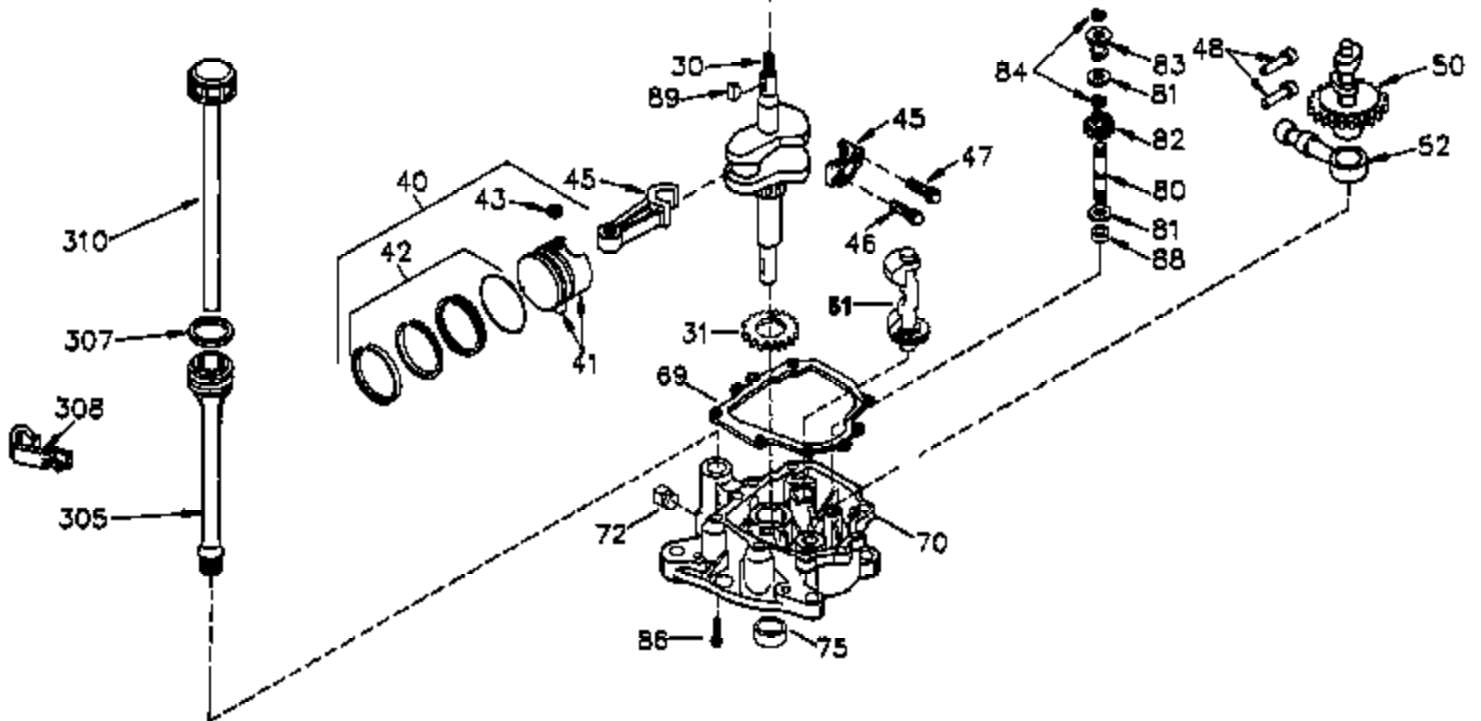

CONTINUED FROM PAGE 2

Engine Parts List #2

Ref #	Part Number	Qty	Description
30	35429A	1	Crankshaft
31	35327	1	Counterbalance Gear
40	35776A	1	Piston, Pin & Ring Set (Std.)
40	35777A	1	Piston, Pin & Ring Set (.010" OS)
40	35778A	1	Piston, Pin & Ring Set (.020" OS)
41	35773A	1	Piston & Pin Ass'y. (Std.) (Incl. 43)
41	35774A	1	Piston & Pin Ass'y. (.010" OS) (Incl. 43)
41	35775A	1	Piston & Pin Ass'y. (.020" OS) (Incl. 43)
42	35779	1	Ring Set (Std.)
42	35780	1	Ring Set (.010" OS)
42	35781	1	Ring Set (.020" OS)
43	35772	2	Piston Pin Retaining Ring
45	36925	1	Connecting Rod Ass'y. (Incl. 47)
47	651033	2	Connecting Rod Bolt
48	34034	2	Valve Lifter
50	35381	1	Camshaft (MCR)
51	35315A	1	Counterbalance Weight
52	31356	1	Oil Pump Ass'y.
69	35317	1	* Mounting Flange Gasket
70	35711A	1	Mounting Flange (Incl. 72, 75 & 80)
72	31927	1	Oil Drain Plug
75	35319	1	Oil Seal
80	35783	1	Governor Shaft
81	30590A	2	Washer
82	35378	1	Governor Gear Ass'y. (Incl. 81)
83	30588A	1	Governor Spool
84	29193	2	Retaining Ring
86	650833	7	Screw, 1/4-20 x 1-3/16"
88	31707A	1	Spacer (Incl. 81)
89	32589	1	Flywheel Key
123	33261	1	Intake Pipe Brace
124	651031	3	Screw, 1/4-20 x 9/16"
124	651031	1	Screw, 1/4-20 x 9/16"
171	28424	1	Breather Element
178	29752	2	Nut & Lock Washer, 1/4-28
182	30088A	2	Screw, 1/4-28 x 1"
184	33263	1	* Carburetor To Intake Pipe Gasket
185	34926	1	Intake Pipe
223	650378	2	Screw, T-30, 5/16-18 x 1-3/32"
224	27915A	1	* Intake Pipe Gasket
234	650825	2	Nut & Lock Washer, 1/4-20
238	650834	2	Screw, 10-32 x 1-17/32"
239	33629	1	* Air Cleaner Gasket
240	35538B	1	Air Cleaner Body (Incl. 239)
245A	35404	1	Air Cleaner Filter
245	35403	1	Air Cleaner Filter (Incl. 234)
250	35961	1	Air Cleaner Cover
251	650886	2	Wing Nut, 1/4-20
291	30705	1	Fuel Line
292	26460	5	Fuel Line Clamp
296	34279B	1	Fuel Filter (Incl. 292)
305	35574	1	Oil Fill Tube
307	35499	1	"O" Ring
308	35437	1	Fill Tube Clip
310	35576	1	Dipstick
380	632690	1	Carburetor (Incl. 184)
400	36452B	1	* Gasket Set (Incl. items marked PK in notes)
420	730225A	1	SAE 30 4-Cycle Engine Oil (Quart)