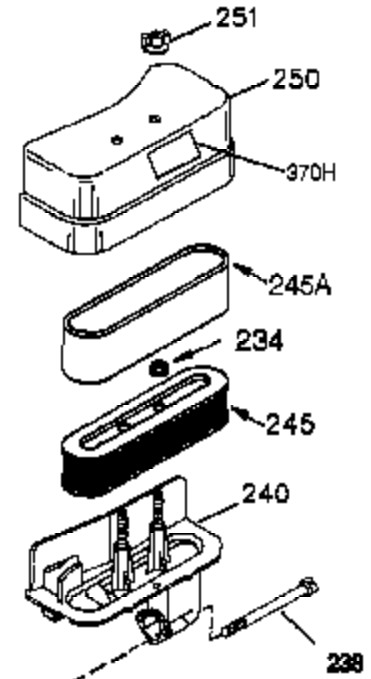

CONTINUED FROM PAGE 2

Engine Parts List #2

Ref #	Part Number	Qty	Description
30	35429A	1	Crankshaft
31	35327	1	Counterbalance Gear
40	35776A	1	Piston, Pin & Ring Set (Std.)
40	35777A	1	Piston, Pin & Ring Set (.010" OS)
40	35778A	1	Piston, Pin & Ring Set (.020" OS)
41	35773A	1	Piston & Pin Ass'y. (Std.) (Incl. 43)
41	35774A	1	Piston & Pin Ass'y. (.010" OS) (Incl. 43)
41	35775A	1	Piston & Pin Ass'y. (.020" OS) (Incl. 43)
42	35779	1	Ring Set (Std.)
42	35780	1	Ring Set (.010" OS)
42	35781	1	Ring Set (.020" OS)
43	35772	2	Piston Pin Retaining Ring
45	36925	1	Connecting Rod Ass'y. (Incl. 47)
47	651033	2	Connecting Rod Bolt
48	34034	2	Valve Lifter
50	35381	1	Camshaft (MCR)
51	35315A	1	Counterbalance Weight
52	31356	1	Oil Pump Ass'y.
69	35317	1	* Mounting Flange Gasket
70	35711A	1	Mounting Flange (Incl. 72, 75 & 80)
72	31927	1	Oil Drain Plug
75	35319	1	Oil Seal
80	35783	1	Governor Shaft
81	30590A	2	Washer
82	35378	1	Governor Gear Ass'y. (Incl. 81)
83	30588A	1	Governor Spool
84	29193	2	Retaining Ring
86	650833	7	Screw, 1/4-20 x 1-3/16"
88	31707A	1	Spacer (Incl. 81)
89	32589	1	Flywheel Key
123	33261	1	Intake Pipe Brace
124	651031	3	Screw, 1/4-20 x 9/16"
124	651031	1	Screw, 1/4-20 x 9/16"
171	28424	1	Breather Element
178	29752	2	Nut & Lock Washer, 1/4-28
182	30088A	2	Screw, 1/4-28 x 1"
184	33263	1	* Carburetor To Intake Pipe Gasket
185	34926	1	Intake Pipe
223	650378	2	Screw, T-30, 5/16-18 x 1-3/32"
224	27915A	1	* Intake Pipe Gasket
234	650825	2	Nut & Lock Washer, 1/4-20
238	650834	2	Screw, 10-32 x 1-17/32"
239	33629	1	* Air Cleaner Gasket
240	35538B	1	Air Cleaner Body (Incl. 239)
245A	35404	1	Air Cleaner Filter
245	35403	1	Air Cleaner Filter (Incl. 234)
250	35961	1	Air Cleaner Cover
251	650886	2	Wing Nut, 1/4-20
291	30705	1	Fuel Line
292	26460	5	Fuel Line Clamp
296	34279B	1	Fuel Filter (Incl. 292)
305	35574	1	Oil Fill Tube
307	35499	1	"O" Ring
308	35437	1	Fill Tube Clip
310	35576	1	Dipstick
380	632690	1	Carburetor (Incl. 184)
400	36452B	1	* Gasket Set (Incl. items marked PK in notes)
420	730225A	1	SAE 30 4-Cycle Engine Oil (Quart)