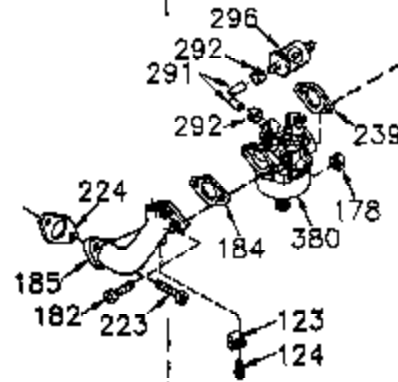

CONTINUED FROM PAGE 2

Ref #	Part Number	Qty	Description
30	35429A	1	Crankshaft
31	35327	1	Counterbalance Gear
40	35776A	1	Piston, Pin & Ring Set (Std.)
40	35777A	1	Piston, Pin & Ring Set (.010" OS)
40	35778A	1	Piston, Pin & Ring Set (.020" OS)
41	35773A	1	Piston & Pin Ass'y. (Std.) (Incl. 43)
41	35774A	1	Piston & Pin Ass'y. (.010" OS) (Incl. 43)
41	35775A	1	Piston & Pin Ass'y. (.020" OS) (Incl. 43)
42	35779	1	Ring Set (Std.)
42	35780	1	Ring Set (.010" OS)
42	35781	1	Ring Set (.020" OS)
43	35772	2	Piston Pin Retaining Ring
45	36895	1	Connecting Rod Ass'y. (Incl. 47)
47	651033	2	Connecting Rod Bolt
48	34034	2	Valve Lifter
50	35381	1	Camshaft (MCR)
51	35315A	1	Counterbalance Weight
52	31356	1	Oil Pump Ass'y.
69	35317	1	* Mounting Flange Gasket
70	35711A	1	Mounting Flange (Incl. 72, 75 & 80)
72	31927	1	Oil Drain Plug
75	35319	1	Oil Seal
80	35783	1	Governor Shaft
81	30590A	2	Washer
82	35378	1	Governor Gear Ass'y. (Incl. 81)
83	30588A	1	Governor Spool
84	29193	2	Retaining Ring
86	650833	7	Screw, 1/4-20 x 1-3/16"
88	31707A	1	Spacer (Incl. 81)
89	32589	1	Flywheel Key
123	33261	1	Intake Pipe Brace
124	651031	3	Screw, 1/4-20 x 9/16"
171	28424	1	Breather Element
178	29752	2	Nut & Lock Washer, 1/4-28
182	30088A	2	Screw, 1/4-28 x 1"
184	33263	1	* Carburetor To Intake Pipe Gasket
185	34926	1	Intake Pipe
223	650378	2	Screw, Torx T-30, 5/16-18 x 1-1/8"
224	27915A	1	Intake Pipe Gasket
234	650825	2	Nut & Lock Washer, 1/4-20
238	650834	2	Screw, 10-32 x 1-17/32"
239	33629	1	* Air Cleaner Gasket
240	35538B	1	Air Cleaner Body (Incl. 239)
245	35403	1	Air Cleaner Filter (Incl. 234)
245A	35404	1	Air Cleaner Filter
250	35961	1	Air Cleaner Cover
251	650886	2	Wing Nut, 1/4-20
292	26460	2	Fuel Line Clamp
305	35574	1	Oil Fill Tube
307	35499	1	"O" Ring
308	35437	1	Fill Tube Clip
310	35576	1	Dipstick
380	640078A	1	Carburetor (Incl. 184)
400	36452A	1	* Gasket Set (Incl. items marked PK in notes) Incl. part #'s 26756 (1), 27272A (2), 27896A (2), 27915A (1), 29673 (1), 33263 (1), 33629 (1), 34041A (1), 34327A (1), 34698A (1), 34912 (1), 34923A (1), 35262A (1), 35317 (1), 35865 (1)