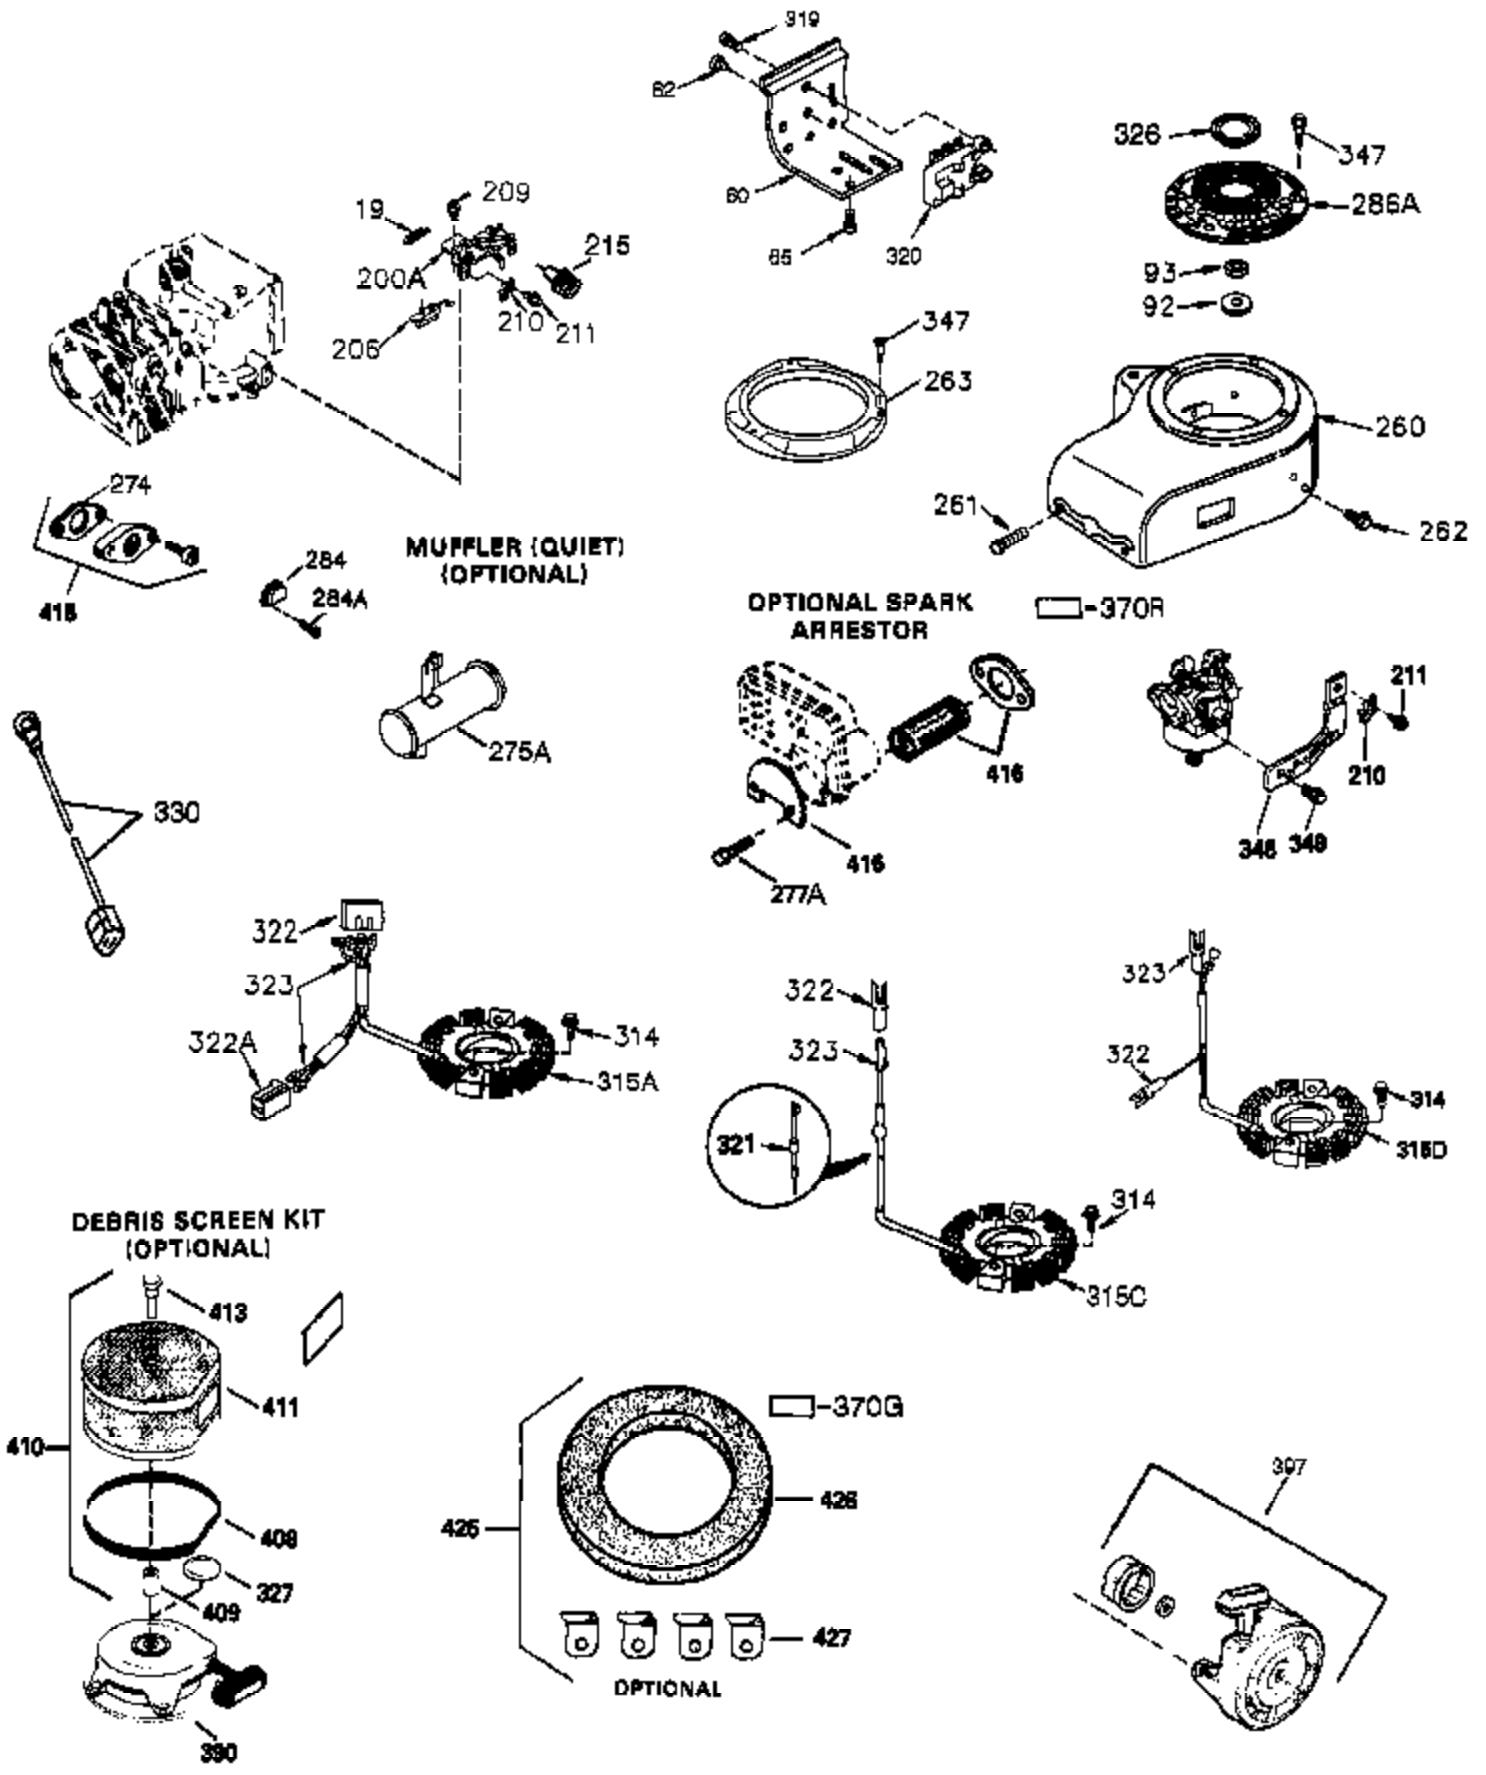

Ref #	Part Number	Qty	Description
19	36495	1	Extension Spring
60	33273A	1	Blower Housing Extension
62	650760	1	Screw, 8-32 x 3/8"
65	650128	1	Screw, 10-24 x 1/2"
92	650880	1	Lock Washer
93	650881	1	Flywheel Nut
171	28424	1	Breather Element
209	650902	2	Screw, 10-32 x 7/16"
210	27793	2	Conduit Clip
211	28942	2	Screw, 10-32 x 3/8"
260	36266	1	Blower Housing
261	650788	2	Screw, 5/16-18 x 3/4"
262	29747B	2	Screw, Torx T-40, 5/16-24 x 21/32"
263	35963	1	Trim Ring
314	650873	2	Screw, 1/4-20 x 3/4"
321	611161	1	Diode
322	611117	1	Connector Body
323	611118	1	Terminal
326	36210	1	Screen Plug
347	650949	3	Screw, 10-32 x 9/16"
348	35426	1	Choke Bracket
349	650767	2	Screw, 8-32 x 27/64"
370R	37317	1	Warning Decal
900	0		Replacement engine None.
900	0	1	Replacement short block 752312A, order from 71-999