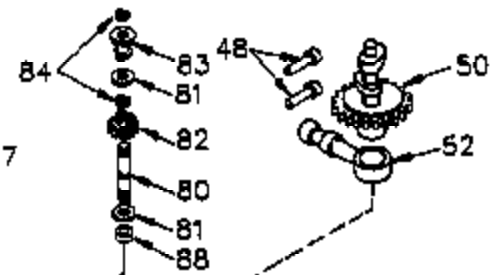

CONTINUED FROM PAGE 2

Ref #	Part Number	Qty	Description
30	35429A	1	Crankshaft
31	35327	1	Counterbalance Gear
40	35776A	1	Piston, Pin & Ring Set (Std.)
40	35777A	1	Piston, Pin & Ring Set (.010" OS)
40	35778A	1	Piston, Pin & Ring Set (.020" OS)
41	35773A	1	Piston & Pin Ass'y. (Std.) (Incl. 43)
41	35774A	1	Piston & Pin Ass'y. (.010" OS) (Incl. 43)
41	35775A	1	Piston & Pin Ass'y. (.020" OS) (Incl. 43)
42	35779	1	Ring Set (Std.)
42	35780	1	Ring Set (.010" OS)
42	35781	1	Ring Set (.020" OS)
43	35772	2	Piston Pin Retaining Ring
45	36895	1	Connecting Rod Ass'y. (Incl. 47)
47	651033	2	Connecting Rod Bolt
48	34034	2	Valve Lifter
50	35381	1	Camshaft (MCR)
51	35315A	1	Counterbalance Weight
52	31356	1	Oil Pump Ass'y.
69	35317	1	* Mounting Flange Gasket
70	35711A	1	Mounting Flange (Incl. 72, 75 & 80)
72	31927	1	Oil Drain Plug
75	35319	1	Oil Seal
80	35783	1	Governor Shaft
81	30590A	2	Washer
82	35378	1	Governor Gear Ass'y. (Incl. 81)
83	30588A	1	Governor Spool
84	29193	2	Retaining Ring
86	650833	7	Screw, 1/4-20 x 1-3/16"
88	31707A	1	Spacer (Incl. 81)
89	32589	1	Flywheel Key
123	33261	1	Intake Pipe Brace
124	651031	3	Screw, 1/4-20 x 9/16"
171	28424	1	Breather Element
178	29752	2	Nut & Lock Washer, 1/4-28
182	30088A	2	Screw, 1/4-28 x 1"
184	33263	1	* Carburetor To Intake Pipe Gasket
185	34926	1	Intake Pipe
223	650378	2	Screw, Torx T-30, 5/16-18 x 1-1/8"
224	27915A	1	Intake Pipe Gasket
234	650825	2	Nut & Lock Washer, 1/4-20
238	650834	2	Screw, 10-32 x 1-17/32"
239	33629	1	* Air Cleaner Gasket
240	35538B	1	Air Cleaner Body (Incl. 239)
245	35403	1	Air Cleaner Filter (Incl. 234)
245A	35404	1	Air Cleaner Filter
250	35961	1	Air Cleaner Cover
251	650886	2	Wing Nut, 1/4-20
292	26460	2	Fuel Line Clamp
305	35574	1	Oil Fill Tube
307	35499	1	"O" Ring
308	35437	1	Fill Tube Clip
310	35576	1	Dipstick
380	640078A	1	Carburetor (Incl. 184)
400	36452A	1	* Gasket Set (Incl. items marked PK in notes) Incl. part #'s 26756 (1), 27272A (2), 27896A (2), 27915A (1), 29673 (1), 33263 (1), 33629 (1), 34041A (1), 34327A (1), 34698A (1), 34912 (1), 34923A (1), 35262A (1), 35317 (1), 35865 (1)