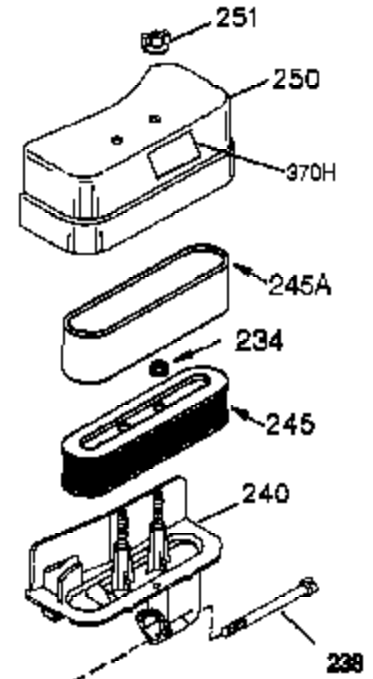

CONTINUED FROM PAGE 2

Ref #	Part Number	Qty	Description
30	35429A	1	Crankshaft
31	35327	1	Counterbalance Gear
40	35776A	1	Piston, Pin & Ring Set (Std.)
40	35777A	1	Piston, Pin & Ring Set (.010" OS)
40	35778A	1	Piston, Pin & Ring Set (.020" OS)
41	35773A	1	Piston & Pin Ass'y. (Std.) (Incl. 43)
41	35774A	1	Piston & Pin Ass'y. (.010" OS) (Incl. 43)
41	35775A	1	Piston & Pin Ass'y. (.020" OS) (Incl. 43)
42	35779	1	Ring Set (Std.)
42	35780	1	Ring Set (.010" OS)
42	35781	1	Ring Set (.020" OS)
43	35772	2	Piston Pin Retaining Ring
45	36895	1	Connecting Rod Ass'y. (Incl. 47)
47	651033	2	Connecting Rod Bolt
48	34034	2	Valve Lifter
50	35381	1	Camshaft (MCR)
51	35315A	1	Counterbalance Weight
52	31356	1	Oil Pump Ass'y.
69	35317	1	* Mounting Flange Gasket
70	35711A	1	Mounting Flange (Incl. 72, 75 & 80)
72	31927	1	Oil Drain Plug
75	35319	1	Oil Seal
80	35783	1	Governor Shaft
81	30590A	2	Washer
82	35378	1	Governor Gear Ass'y. (Incl. 81)
83	30588A	1	Governor Spool
84	29193	2	Retaining Ring
86	650833	7	Screw, 1/4-20 x 1-3/16"
88	31707A	1	Spacer (Incl. 81)
89	32589	1	Flywheel Key
123	33261	1	Intake Pipe Brace
124	651031	3	Screw, 1/4-20 x 9/16"
171	28424	1	Breather Element
178	29752	2	Nut & Lock Washer, 1/4-28
182	30088A	2	Screw, 1/4-28 x 1"
184	33263	1	* Carburetor To Intake Pipe Gasket
185	34926	1	Intake Pipe
223	650378	2	Screw, Torx T-30, 5/16-18 x 1-1/8"
224	27915A	1	Intake Pipe Gasket
234	650825	2	Nut & Lock Washer, 1/4-20
238	650834	2	Screw, 10-32 x 1-17/32"
239	33629	1	* Air Cleaner Gasket
240	35538B	1	Air Cleaner Body (Incl. 239)
245	35403	1	Air Cleaner Filter (Incl. 234)
245A	35404	1	Air Cleaner Filter
250	35961	1	Air Cleaner Cover
251	650886	2	Wing Nut, 1/4-20
292	26460	2	Fuel Line Clamp
305	35574	1	Oil Fill Tube
307	35499	1	"O" Ring
308	35437	1	Fill Tube Clip
310	35576	1	Dipstick
380	640078A	1	Carburetor (Incl. 184)
400	36452A	1	* Gasket Set (Incl. items marked PK in notes) Incl. part #'s 26756 (1), 27272A (2), 27896A (2), 27915A (1), 29673 (1), 33263 (1), 33629 (1), 34041A (1), 34327A (1), 34698A (1), 34912 (1), 34923A (1), 35262A (1), 35317 (1), 35865 (1)