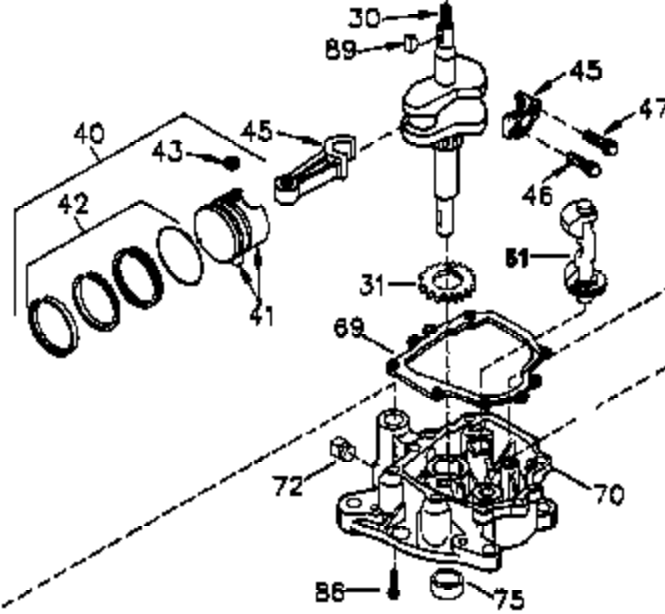

CONTINUED FROM PAGE 2

Ref #	Part Number	Qty	Description
30	35429A	1	Crankshaft
31	35327	1	Counterbalance Gear
40	35776A	1	Piston, Pin & Ring Set (Std.)
40	35777A	1	Piston, Pin & Ring Set (.010" OS)
40	35778A	1	Piston, Pin & Ring Set (.020" OS)
41	35773A	1	Piston & Pin Ass'y. (Std.) (Incl. 43)
41	35774A	1	Piston & Pin Ass'y. (.010" OS) (Incl. 43)
41	35775A	1	Piston & Pin Ass'y. (.020" OS) (Incl. 43)
42	35779	1	Ring Set (Std.)
42	35780	1	Ring Set (.010" OS)
42	35781	1	Ring Set (.020" OS)
43	35772	2	Piston Pin Retaining Ring
45	36895	1	Connecting Rod Ass'y. (Incl. 47)
47	651033	2	Connecting Rod Bolt
48	34034	2	Valve Lifter
50	35381	1	Camshaft (MCR)
51	35315A	1	Counterbalance Weight
52	31356	1	Oil Pump Ass'y.
69	35317	1	* Mounting Flange Gasket
70	35711A	1	Mounting Flange (Incl. 72, 75 & 80)
72	31927	1	Oil Drain Plug
75	35319	1	Oil Seal
80	35783	1	Governor Shaft
81	30590A	2	Washer
82	35378	1	Governor Gear Ass'y. (Incl. 81)
83	30588A	1	Governor Spool
84	29193	2	Retaining Ring
86	650833	7	Screw, 1/4-20 x 1-3/16"
88	31707A	1	Spacer (Incl. 81)
89	32589	1	Flywheel Key
123	33261	1	Intake Pipe Brace
124	651031	3	Screw, 1/4-20 x 9/16"
171	28424	1	Breather Element
178	29752	2	Nut & Lock Washer, 1/4-28
182	30088A	2	Screw, 1/4-28 x 1"
184	33263	1	* Carburetor To Intake Pipe Gasket
185	34926	1	Intake Pipe
223	650378	2	Screw, Torx T-30, 5/16-18 x 1-1/8"
224	27915A	1	Intake Pipe Gasket
234	650825	2	Nut & Lock Washer, 1/4-20
238	650834	2	Screw, 10-32 x 1-17/32"
239	33629	1	* Air Cleaner Gasket
240	35538B	1	Air Cleaner Body (Incl. 239)
245	35403	1	Air Cleaner Filter (Incl. 234)
245A	35404	1	Air Cleaner Filter
250	35961	1	Air Cleaner Cover
251	650886	2	Wing Nut, 1/4-20
292	26460	2	Fuel Line Clamp
305	35574	1	Oil Fill Tube
307	35499	1	"O" Ring
308	35437	1	Fill Tube Clip
310	35576	1	Dipstick
380	640078A	1	Carburetor (Incl. 184)
400	36452A	1	* Gasket Set (Incl. items marked PK in notes) Incl. part #'s 26756 (1), 27272A (2), 27896A (2), 27915A (1), 29673 (1), 33263 (1), 33629 (1), 34041A (1), 34327A (1), 34698A (1), 34912 (1), 34923A (1), 35262A (1), 35317 (1), 35865 (1)