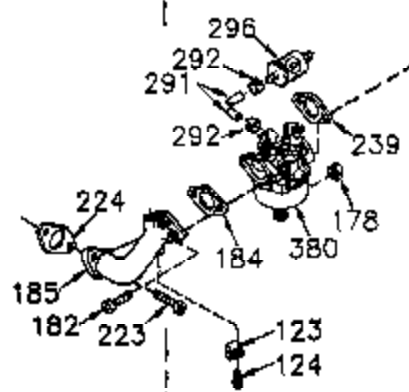

CONTINUED FROM PAGE 2

Ref #	Part Number	Qty	Description
30	35429A	1	Crankshaft
31	35327	1	Counterbalance Gear
40	35776A	1	Piston, Pin & Ring Set (Std.)
40	35777A	1	Piston, Pin & Ring Set (.010" OS)
40	35778A	1	Piston, Pin & Ring Set (.020" OS)
41	35773A	1	Piston & Pin Ass'y. (Std.) (Incl. 43)
41	35774A	1	Piston & Pin Ass'y. (.010" OS) (Incl. 43)
41	35775A	1	Piston & Pin Ass'y. (.020" OS) (Incl. 43)
42	35779	1	Ring Set (Std.)
42	35780	1	Ring Set (.010" OS)
42	35781	1	Ring Set (.020" OS)
43	35772	2	Piston Pin Retaining Ring
45	36925	1	Connecting Rod Ass'y. (Incl. 47)
47	651033	2	Connecting Rod Bolt
48	34034	2	Valve Lifter
50	35381	1	Camshaft (MCR)
51	35315A	1	Counterbalance Weight
52	31356	1	Oil Pump Ass'y.
69	35317	1	* Mounting Flange Gasket
70	35711A	1	Mounting Flange (Incl. 72, 75 & 80)
72	31927	1	Oil Drain Plug
75	35319	1	Oil Seal
80	35783	1	Governor Shaft
81	30590A	2	Washer
82	35378	1	Governor Gear Ass'y. (Incl. 81)
83	30588A	1	Governor Spool
84	29193	2	Retaining Ring
86	650833	7	Screw, 1/4-20 x 1-3/16"
88	31707A	1	Spacer (Incl. 81)
89	32589	1	Flywheel Key
123	33261	1	Intake Pipe Brace
124	651031	3	Screw, 1/4-20 x 9/16"
171	28424	1	Breather Element
178	29752	2	Nut & Lock Washer, 1/4-28
182	30088A	2	Screw, 1/4-28 x 1"
184	33263	1	* Carburetor To Intake Pipe Gasket
185	34926	1	Intake Pipe
223	650378	2	Screw, T-30, 5/16-18 x 1-3/32"
224	27915A	1	Intake Pipe Gasket
234	650825	2	Nut & Lock Washer, 1/4-20
238	650834	2	Screw, 10-32 x 1-17/32"
239	33629	1	* Air Cleaner Gasket
240	35538B	1	Air Cleaner Body (Incl. 239)
245	35403	1	Air Cleaner Filter (Incl. 234)
245A	35404	1	Air Cleaner Filter
250	35961	1	Air Cleaner Cover
251	650886	2	Wing Nut, 1/4-20
292	26460	2	Fuel Line Clamp
305	35574	1	Oil Fill Tube
307	35499	1	"O" Ring
308	35437	1	Fill Tube Clip
310	35576	1	Dipstick
380	632690	1	Carburetor (Incl. 184)
400	36452B	1	* Gasket Set (Incl. items marked PK i n notes)
420	730225A	1	SAE 30 4-Cycle Engine Oil (Quart)