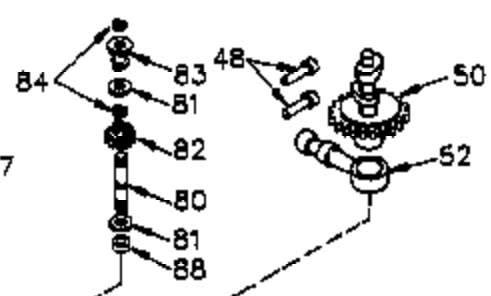

CONTINUED FROM PAGE 2

Ref #	Part Number	Qty	Description
30	35429A	1	Crankshaft
31	35327	1	Counterbalance Gear
40	35776A	1	Piston, Pin & Ring Set (Std.)
40	35777A	1	Piston, Pin & Ring Set (.010" OS)
40	35778A	1	Piston, Pin & Ring Set (.020" OS)
41	35773A	1	Piston & Pin Ass'y. (Std.) (Incl. 43)
41	35774A	1	Piston & Pin Ass'y. (.010" OS) (Incl. 43)
41	35775A	1	Piston & Pin Ass'y. (.020" OS) (Incl. 43)
42	35779	1	Ring Set (Std.)
42	35780	1	Ring Set (.010" OS)
42	35781	1	Ring Set (.020" OS)
43	35772	2	Piston Pin Retaining Ring
45	36925	1	Connecting Rod Ass'y. (Incl. 47)
47	651033	2	Connecting Rod Bolt
48	34034	2	Valve Lifter
50	35381	1	Camshaft (MCR)
51	35315A	1	Counterbalance Weight
52	31356	1	Oil Pump Ass'y.
69	35317	1	* Mounting Flange Gasket
70	35711A	1	Mounting Flange (Incl. 72, 75 & 80)
72	31927	1	Oil Drain Plug
75	35319	1	Oil Seal
80	35783	1	Governor Shaft
81	30590A	2	Washer
82	35378	1	Governor Gear Ass'y. (Incl. 81)
83	30588A	1	Governor Spool
84	29193	2	Retaining Ring
86	650833	7	Screw, 1/4-20 x 1-3/16"
88	31707A	1	Spacer (Incl. 81)
89	32589	1	Flywheel Key
123	33261	1	Intake Pipe Brace
124	651031	3	Screw, 1/4-20 x 9/16"
171	28424	1	Breather Element
178	29752	2	Nut & Lock Washer, 1/4-28
182	30088A	2	Screw, 1/4-28 x 1"
184	33263	1	* Carburetor To Intake Pipe Gasket
185	34926	1	Intake Pipe
223	650378	2	Screw, T-30, 5/16-18 x 1-3/32"
224	27915A	1	Intake Pipe Gasket
234	650825	2	Nut & Lock Washer, 1/4-20
238	650834	2	Screw, 10-32 x 1-17/32"
239	33629	1	* Air Cleaner Gasket
240	35538B	1	Air Cleaner Body (Incl. 239)
245	35403	1	Air Cleaner Filter (Incl. 234)
245A	35404	1	Air Cleaner Filter
250	35961	1	Air Cleaner Cover
251	650886	2	Wing Nut, 1/4-20
292	26460	2	Fuel Line Clamp
305	35574	1	Oil Fill Tube
307	35499	1	"O" Ring
308	35437	1	Fill Tube Clip
310	35576	1	Dipstick
380	632690	1	Carburetor (Incl. 184)
400	36452B	1	* Gasket Set (Incl. items marked PK i n notes)
420	730225A	1	SAE 30 4-Cycle Engine Oil (Quart)