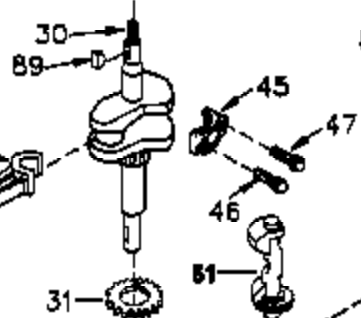

CONTINUED FROM PAGE 2

Ref #	Part Number	Qty	Description
30	35429A	1	Crankshaft
31	35327	1	Counterbalance Gear
40	35776A	1	Piston, Pin & Ring Set (Std.)
40	35777A	1	Piston, Pin & Ring Set (.010" OS)
40	35778A	1	Piston, Pin & Ring Set (.020" OS)
41	35773A	1	Piston & Pin Ass'y. (Std.) (Incl. 43)
41	35774A	1	Piston & Pin Ass'y. (.010" OS) (Incl. 43)
41	35775A	1	Piston & Pin Ass'y. (.020" OS) (Incl. 43)
42	35779	1	Ring Set (Std.)
42	35780	1	Ring Set (.010" OS)
42	35781	1	Ring Set (.020" OS)
43	35772	2	Piston Pin Retaining Ring
45	36925	1	Connecting Rod Ass'y. (Incl. 47)
47	651033	2	Connecting Rod Bolt
48	34034	2	Valve Lifter
50	35381	1	Camshaft (MCR)
51	35315A	1	Counterbalance Weight
52	31356	1	Oil Pump Ass'y.
69	35317	1	* Mounting Flange Gasket
70	35711A	1	Mounting Flange (Incl. 72, 75 & 80)
72	31927	1	Oil Drain Plug
75	35319	1	Oil Seal
80	35783	1	Governor Shaft
81	30590A	2	Washer
82	35378	1	Governor Gear Ass'y. (Incl. 81)
83	30588A	1	Governor Spool
84	29193	2	Retaining Ring
86	650833	7	Screw, 1/4-20 x 1-3/16"
88	31707A	1	Spacer (Incl. 81)
89	32589	1	Flywheel Key
123	33261	1	Intake Pipe Brace
124	651031	3	Screw, 1/4-20 x 9/16"
171	28424	1	Breather Element
178	29752	2	Nut & Lock Washer, 1/4-28
182	30088A	2	Screw, 1/4-28 x 1"
184	33263	1	* Carburetor To Intake Pipe Gasket
185	34926	1	Intake Pipe
223	650378	2	Screw, T-30, 5/16-18 x 1-3/32"
224	27915A	1	Intake Pipe Gasket
234	650825	2	Nut & Lock Washer, 1/4-20
238	650834	2	Screw, 10-32 x 1-17/32"
239	33629	1	* Air Cleaner Gasket
240	35538B	1	Air Cleaner Body (Incl. 239)
245	35403	1	Air Cleaner Filter (Incl. 234)
245A	35404	1	Air Cleaner Filter
250	35961	1	Air Cleaner Cover
251	650886	2	Wing Nut, 1/4-20
292	26460	2	Fuel Line Clamp
305	35574	1	Oil Fill Tube
307	35499	1	"O" Ring
308	35437	1	Fill Tube Clip
310	35576	1	Dipstick
380	632690	1	Carburetor (Incl. 184)
400	36452B	1	* Gasket Set (Incl. items marked PK i n notes)
420	730225A	1	SAE 30 4-Cycle Engine Oil (Quart)