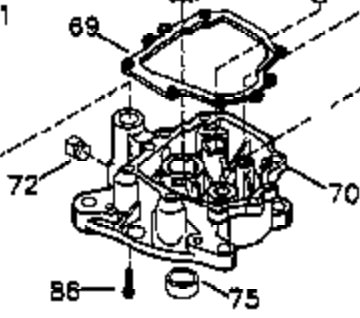

CONTINUED FROM PAGE 2

Ref #	Part Number	Qty	Description
30	35429A	1	Crankshaft
31	35327	1	Counterbalance Gear
40	35776A	1	Piston, Pin & Ring Set (Std.)
40	35777A	1	Piston, Pin & Ring Set (.010" OS)
40	35778A	1	Piston, Pin & Ring Set (.020" OS)
41	35773A	1	Piston & Pin Ass'y. (Std.) (Incl. 43)
41	35774A	1	Piston & Pin Ass'y. (.010" OS) (Incl. 43)
41	35775A	1	Piston & Pin Ass'y. (.020" OS) (Incl. 43)
42	35779	1	Ring Set (Std.)
42	35780	1	Ring Set (.010" OS)
42	35781	1	Ring Set (.020" OS)
43	35772	2	Piston Pin Retaining Ring
45	36925	1	Connecting Rod Ass'y. (Incl. 47)
47	651033	2	Connecting Rod Bolt
48	34034	2	Valve Lifter
50	35381	1	Camshaft (MCR)
51	35315A	1	Counterbalance Weight
52	31356	1	Oil Pump Ass'y.
69	35317	1	* Mounting Flange Gasket
70	35711A	1	Mounting Flange (Incl. 72, 75 & 80)
72	31927	1	Oil Drain Plug
75	35319	1	Oil Seal
80	35783	1	Governor Shaft
81	30590A	2	Washer
82	35378	1	Governor Gear Ass'y. (Incl. 81)
83	30588A	1	Governor Spool
84	29193	2	Retaining Ring
86	650833	7	Screw, 1/4-20 x 1-3/16"
88	31707A	1	Spacer (Incl. 81)
89	32589	1	Flywheel Key
123	33261	1	Intake Pipe Brace
124	651031	3	Screw, 1/4-20 x 9/16"
171	28424	1	Breather Element
178	29752	2	Nut & Lock Washer, 1/4-28
182	30088A	2	Screw, 1/4-28 x 1"
184	33263	1	* Carburetor To Intake Pipe Gasket
185	34926	1	Intake Pipe
223	650378	2	Screw, T-30, 5/16-18 x 1-3/32"
224	27915A	1	Intake Pipe Gasket
234	650825	2	Nut & Lock Washer, 1/4-20
238	650834	2	Screw, 10-32 x 1-17/32"
239	33629	1	* Air Cleaner Gasket
240	35538B	1	Air Cleaner Body (Incl. 239)
245	35403	1	Air Cleaner Filter (Incl. 234)
245A	35404	1	Air Cleaner Filter
250	35961	1	Air Cleaner Cover
251	650886	2	Wing Nut, 1/4-20
292	26460	2	Fuel Line Clamp
305	35574	1	Oil Fill Tube
307	35499	1	"O" Ring
308	35437	1	Fill Tube Clip
310	35576	1	Dipstick
380	632690	1	Carburetor (Incl. 184)
400	36452B	1	* Gasket Set (Incl. items marked PK i n notes)
420	730225A	1	SAE 30 4-Cycle Engine Oil (Quart)