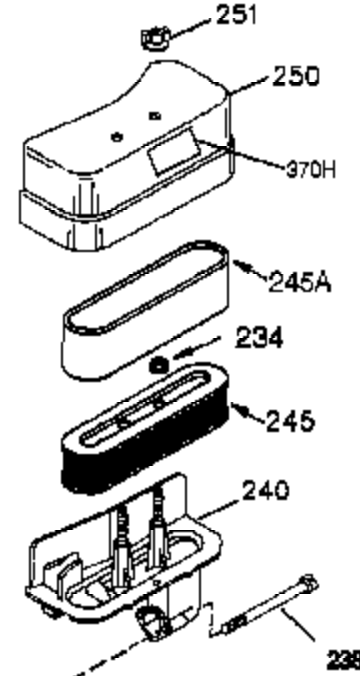

CONTINUED FROM PAGE 2

Ref #	Part Number	Qty	Description
30	35429A	1	Crankshaft
31	35327	1	Counterbalance Gear
40	35776A	1	Piston, Pin & Ring Set (Std.)
40	35777A	1	Piston, Pin & Ring Set (.010" OS)
40	35778A	1	Piston, Pin & Ring Set (.020" OS)
41	35773A	1	Piston & Pin Ass'y. (Std.) (Incl. 43)
41	35774A	1	Piston & Pin Ass'y. (.010" OS) (Incl. 43)
41	35775A	1	Piston & Pin Ass'y. (.020" OS) (Incl. 43)
42	35779	1	Ring Set (Std.)
42	35780	1	Ring Set (.010" OS)
42	35781	1	Ring Set (.020" OS)
43	35772	2	Piston Pin Retaining Ring
45	36925	1	Connecting Rod Ass'y. (Incl. 47)
47	651033	2	Connecting Rod Bolt
48	34034	2	Valve Lifter
50	35381	1	Camshaft (MCR)
51	35315A	1	Counterbalance Weight
52	31356	1	Oil Pump Ass'y.
69	35317	1	* Mounting Flange Gasket
70	35711A	1	Mounting Flange (Incl. 72, 75 & 80)
72	31927	1	Oil Drain Plug
75	35319	1	Oil Seal
80	35783	1	Governor Shaft
81	30590A	2	Washer
82	35378	1	Governor Gear Ass'y. (Incl. 81)
83	30588A	1	Governor Spool
84	29193	2	Retaining Ring
86	650833	7	Screw, 1/4-20 x 1-3/16"
88	31707A	1	Spacer (Incl. 81)
89	32589	1	Flywheel Key
123	33261	1	Intake Pipe Brace
124	651031	3	Screw, 1/4-20 x 9/16"
171	28424	1	Breather Element
178	29752	2	Nut & Lock Washer, 1/4-28
182	30088A	2	Screw, 1/4-28 x 1"
184	33263	1	* Carburetor To Intake Pipe Gasket
185	34926	1	Intake Pipe
223	650378	2	Screw, T-30, 5/16-18 x 1-3/32"
224	27915A	1	Intake Pipe Gasket
234	650825	2	Nut & Lock Washer, 1/4-20
238	650834	2	Screw, 10-32 x 1-17/32"
239	33629	1	* Air Cleaner Gasket
240	35538B	1	Air Cleaner Body (Incl. 239)
245	35403	1	Air Cleaner Filter (Incl. 234)
245A	35404	1	Air Cleaner Filter
250	35961	1	Air Cleaner Cover
251	650886	2	Wing Nut, 1/4-20
292	26460	2	Fuel Line Clamp
305	35574	1	Oil Fill Tube
307	35499	1	"O" Ring
308	35437	1	Fill Tube Clip
310	35576	1	Dipstick
380	632690	1	Carburetor (Incl. 184)
400	36452B	1	* Gasket Set (Incl. items marked PK i n notes)
420	730225A	1	SAE 30 4-Cycle Engine Oil (Quart)