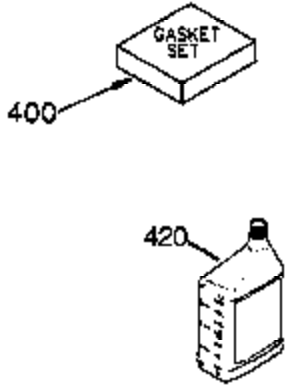

CONTINUED FROM PAGE 2

Ref #	Part Number	Qty	Description
30	35429A	1	Crankshaft
31	35327	1	Counterbalance Gear
40	35776A	1	Piston, Pin & Ring Set (Std.)
40	35777A	1	Piston, Pin & Ring Set (.010" OS)
40	35778A	1	Piston, Pin & Ring Set (.020" OS)
41	35773A	1	Piston & Pin Ass'y. (Std.) (Incl. 43)
41	35774A	1	Piston & Pin Ass'y. (.010" OS) (Incl. 43)
41	35775A	1	Piston & Pin Ass'y. (.020" OS) (Incl. 43)
42	35779	1	Ring Set (Std.)
42	35780	1	Ring Set (.010" OS)
42	35781	1	Ring Set (.020" OS)
43	35772	2	Piston Pin Retaining Ring
45	36925	1	Connecting Rod Ass'y. (Incl. 47)
47	651033	2	Connecting Rod Bolt
48	34034	2	Valve Lifter
50	35381	1	Camshaft (MCR)
51	35315A	1	Counterbalance Weight
52	31356	1	Oil Pump Ass'y.
69	35317	1	* Mounting Flange Gasket
70	35711A	1	Mounting Flange (Incl. 72, 75 & 80)
72	31927	1	Oil Drain Plug
75	35319	1	Oil Seal
80	35783	1	Governor Shaft
81	30590A	2	Washer
82	35378	1	Governor Gear Ass'y. (Incl. 81)
83	30588A	1	Governor Spool
84	29193	2	Retaining Ring
86	650833	7	Screw, 1/4-20 x 1-3/16"
88	31707A	1	Spacer (Incl. 81)
89	32589	1	Flywheel Key
123	33261	1	Intake Pipe Brace
124	651031	3	Screw, 1/4-20 x 9/16"
171	28424	1	Breather Element
178	29752	2	Nut & Lock Washer, 1/4-28
182	30088A	2	Screw, 1/4-28 x 1"
184	33263	1	* Carburetor To Intake Pipe Gasket
185	34926	1	Intake Pipe
223	650378	2	Screw, T-30, 5/16-18 x 1-3/32"
224	27915A	1	Intake Pipe Gasket
234	650825	2	Nut & Lock Washer, 1/4-20
238	650834	2	Screw, 10-32 x 1-17/32"
239	33629	1	* Air Cleaner Gasket
240	35538B	1	Air Cleaner Body (Incl. 239)
245	35403	1	Air Cleaner Filter (Incl. 234)
245A	35404	1	Air Cleaner Filter
250	35961	1	Air Cleaner Cover
251	650886	2	Wing Nut, 1/4-20
292	26460	2	Fuel Line Clamp
305	35574	1	Oil Fill Tube
307	35499	1	"O" Ring
308	35437	1	Fill Tube Clip
310	35576	1	Dipstick
380	632690	1	Carburetor (Incl. 184)
400	36452B	1	* Gasket Set (Incl. items marked PK i n notes)
420	730225A	1	SAE 30 4-Cycle Engine Oil (Quart)