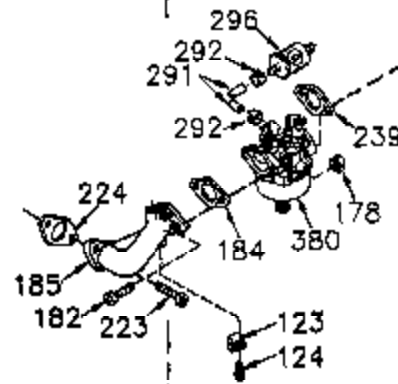

CONTINUED FROM PAGE 2

Ref #	Part Number	Qty	Description
30	35429A	1	Crankshaft
31	35327	1	Counterbalance Gear
40	35776A	1	Piston, Pin & Ring Set (Std.)
40	35777A	1	Piston, Pin & Ring Set (.010" OS)
40	35778A	1	Piston, Pin & Ring Set (.020" OS)
41	35773A	1	Piston & Pin Ass'y. (Std.) (Incl. 43)
41	35774A	1	Piston & Pin Ass'y. (.010" OS) (Incl. 43)
41	35775A	1	Piston & Pin Ass'y. (.020" OS) (Incl. 43)
42	35779	1	Ring Set (Std.)
42	35780	1	Ring Set (.010" OS)
42	35781	1	Ring Set (.020" OS)
43	35772	2	Piston Pin Retaining Ring
45	36925	1	Connecting Rod Ass'y. (Incl. 47)
47	651033	2	Connecting Rod Bolt
48	34034	2	Valve Lifter
50	35381	1	Camshaft (MCR)
51	35315A	1	Counterbalance Weight
52	31356	1	Oil Pump Ass'y.
69	35317	1	* Mounting Flange Gasket
70	35711A	1	Mounting Flange (Incl. 72, 75 & 80)
72	31927	1	Oil Drain Plug
75	35319	1	Oil Seal
80	35783	1	Governor Shaft
81	30590A	2	Washer
82	35378	1	Governor Gear Ass'y. (Incl. 81)
83	30588A	1	Governor Spool
84	29193	2	Retaining Ring
86	650833	7	Screw, 1/4-20 x 1-3/16"
88	31707A	1	Spacer (Incl. 81)
89	32589	1	Flywheel Key
123	33261	1	Intake Pipe Brace
124	651031	3	Screw, 1/4-20 x 9/16"
171	28424	1	Breather Element
178	29752	2	Nut & Lock Washer, 1/4-28
182	30088A	2	Screw, 1/4-28 x 1"
184	33263	1	* Carburetor To Intake Pipe Gasket
185	34926	1	Intake Pipe
223	650378	2	Screw, T-30, 5/16-18 x 1-3/32"
224	27915A	1	Intake Pipe Gasket
234	650825	2	Nut & Lock Washer, 1/4-20
238	650834	2	Screw, 10-32 x 1-17/32"
239	33629	1	* Air Cleaner Gasket
240	35538B	1	Air Cleaner Body (Incl. 239)
245A	35404	1	Air Cleaner Filter
245	35403	1	Air Cleaner Filter (Incl. 234)
250	35961	1	Air Cleaner Cover
251	650886	2	Wing Nut, 1/4-20
276A	35348	1	Locking Plate
292	26460	2	Fuel Line Clamp
305	35574	1	Oil Fill Tube
307	35499	1	"O" Ring
308	35437	1	Fill Tube Clip
310	35576	1	Dipstick
380	632690	1	Carburetor (Incl. 184)