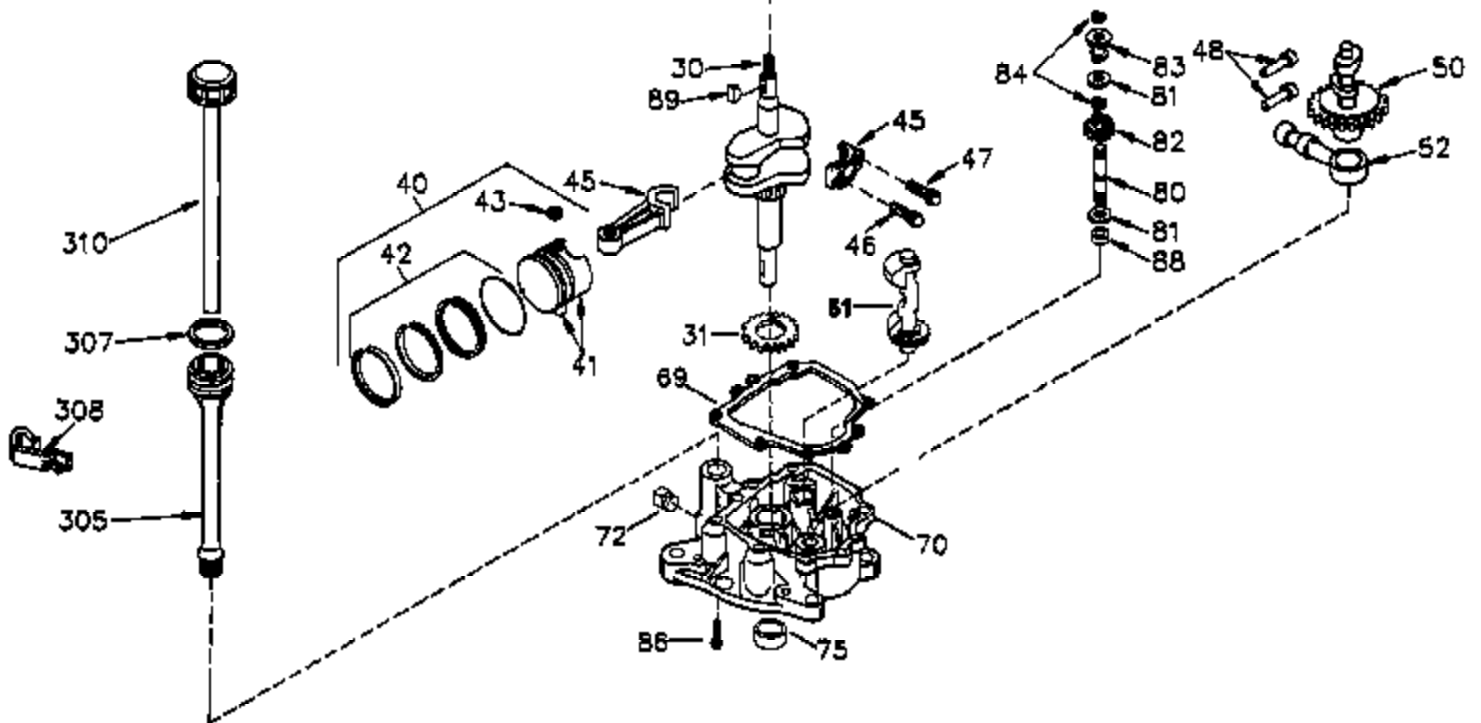

CONTINUED FROM PAGE 2

Ref #	Part Number	Qty	Description
30	35429A	1	Crankshaft
31	35327	1	Counterbalance Gear
40	35776A	1	Piston, Pin & Ring Set (Std.)
40	35777A	1	Piston, Pin & Ring Set (.010" OS)
40	35778A	1	Piston, Pin & Ring Set (.020" OS)
41	35773A	1	Piston & Pin Ass'y. (Std.) (Incl. 43)
41	35774A	1	Piston & Pin Ass'y. (.010" OS) (Incl. 43)
41	35775A	1	Piston & Pin Ass'y. (.020" OS) (Incl. 43)
42	35779	1	Ring Set (Std.)
42	35780	1	Ring Set (.010" OS)
42	35781	1	Ring Set (.020" OS)
43	35772	2	Piston Pin Retaining Ring
45	36925	1	Connecting Rod Ass'y. (Incl. 47)
47	651033	2	Connecting Rod Bolt
48	34034	2	Valve Lifter
50	35381	1	Camshaft (MCR)
51	35315A	1	Counterbalance Weight
52	31356	1	Oil Pump Ass'y.
69	35317	1	* Mounting Flange Gasket
70	35711A	1	Mounting Flange (Incl. 72, 75 & 80)
72	31927	1	Oil Drain Plug
75	35319	1	Oil Seal
80	35783	1	Governor Shaft
81	30590A	2	Washer
82	35378	1	Governor Gear Ass'y. (Incl. 81)
83	30588A	1	Governor Spool
84	29193	2	Retaining Ring
86	650833	7	Screw, 1/4-20 x 1-3/16"
88	31707A	1	Spacer (Incl. 81)
89	32589	1	Flywheel Key
123	33261	1	Intake Pipe Brace
124	651031	3	Screw, 1/4-20 x 9/16"
171	28424	1	Breather Element
178	29752	2	Nut & Lock Washer, 1/4-28
182	30088A	2	Screw, 1/4-28 x 1"
184	33263	1	* Carburetor To Intake Pipe Gasket
185	34926	1	Intake Pipe
223	650378	2	Screw, T-30, 5/16-18 x 1-3/32"
224	27915A	1	Intake Pipe Gasket
234	650825	2	Nut & Lock Washer, 1/4-20
238	650834	2	Screw, 10-32 x 1-17/32"
239	33629	1	* Air Cleaner Gasket
240	35538B	1	Air Cleaner Body (Incl. 239)
245A	35404	1	Air Cleaner Filter
245	35403	1	Air Cleaner Filter (Incl. 234)
250	35961	1	Air Cleaner Cover
251	650886	2	Wing Nut, 1/4-20
276A	35348	1	Locking Plate
292	26460	2	Fuel Line Clamp
305	35574	1	Oil Fill Tube
307	35499	1	"O" Ring
308	35437	1	Fill Tube Clip
310	35576	1	Dipstick
380	632690	1	Carburetor (Incl. 184)