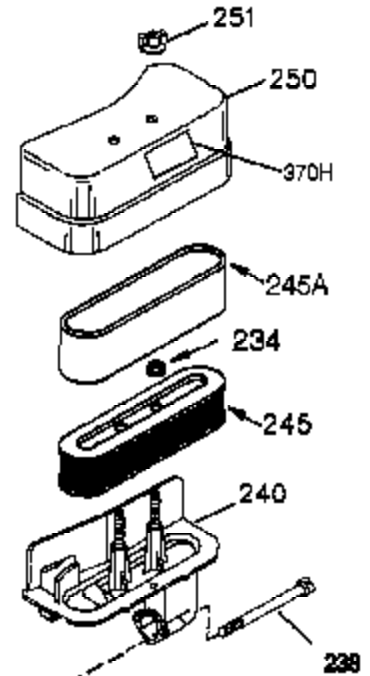

CONTINUED FROM PAGE 2

Ref #	Part Number	Qty	Description
30	35429A	1	Crankshaft
31	35327	1	Counterbalance Gear
40	35776A	1	Piston, Pin & Ring Set (Std.)
40	35777A	1	Piston, Pin & Ring Set (.010" OS)
40	35778A	1	Piston, Pin & Ring Set (.020" OS)
41	35773A	1	Piston & Pin Ass'y. (Std.) (Incl. 43)
41	35774A	1	Piston & Pin Ass'y. (.010" OS) (Incl. 43)
41	35775A	1	Piston & Pin Ass'y. (.020" OS) (Incl. 43)
42	35779	1	Ring Set (Std.)
42	35780	1	Ring Set (.010" OS)
42	35781	1	Ring Set (.020" OS)
43	35772	2	Piston Pin Retaining Ring
45	36925	1	Connecting Rod Ass'y. (Incl. 47)
47	651033	2	Connecting Rod Bolt
48	34034	2	Valve Lifter
50	35381	1	Camshaft (MCR)
51	35315A	1	Counterbalance Weight
52	31356	1	Oil Pump Ass'y.
69	35317	1	* Mounting Flange Gasket
70	35711A	1	Mounting Flange (Incl. 72, 75 & 80)
72	31927	1	Oil Drain Plug
75	35319	1	Oil Seal
80	35783	1	Governor Shaft
81	30590A	2	Washer
82	35378	1	Governor Gear Ass'y. (Incl. 81)
83	30588A	1	Governor Spool
84	29193	2	Retaining Ring
86	650833	7	Screw, 1/4-20 x 1-3/16"
88	31707A	1	Spacer (Incl. 81)
89	32589	1	Flywheel Key
123	33261	1	Intake Pipe Brace
124	651031	3	Screw, 1/4-20 x 9/16"
171	28424	1	Breather Element
178	29752	2	Nut & Lock Washer, 1/4-28
182	30088A	2	Screw, 1/4-28 x 1"
184	33263	1	* Carburetor To Intake Pipe Gasket
185	34926	1	Intake Pipe
223	650378	2	Screw, Torx T-30, 5/16-18 x 1-1/8"
224	27915A	1	Intake Pipe Gasket
234	650825	2	Nut & Lock Washer, 1/4-20
238	650834	2	Screw, 10-32 x 1-17/32"
239	33629	1	* Air Cleaner Gasket
240	35538B	1	Air Cleaner Body (Incl. 239)
245A	35404	1	Air Cleaner Filter
245	35403	1	Air Cleaner Filter (Incl. 234)
250	35961	1	Air Cleaner Cover
251	650886	2	Wing Nut, 1/4-20
276A	35348	1	Locking Plate
292	26460	2	Fuel Line Clamp
305	35574	1	Oil Fill Tube
307	35499	1	"O" Ring
308	35437	1	Fill Tube Clip
310	35576	1	Dipstick
380	632691	1	Carburetor (Incl. 184)