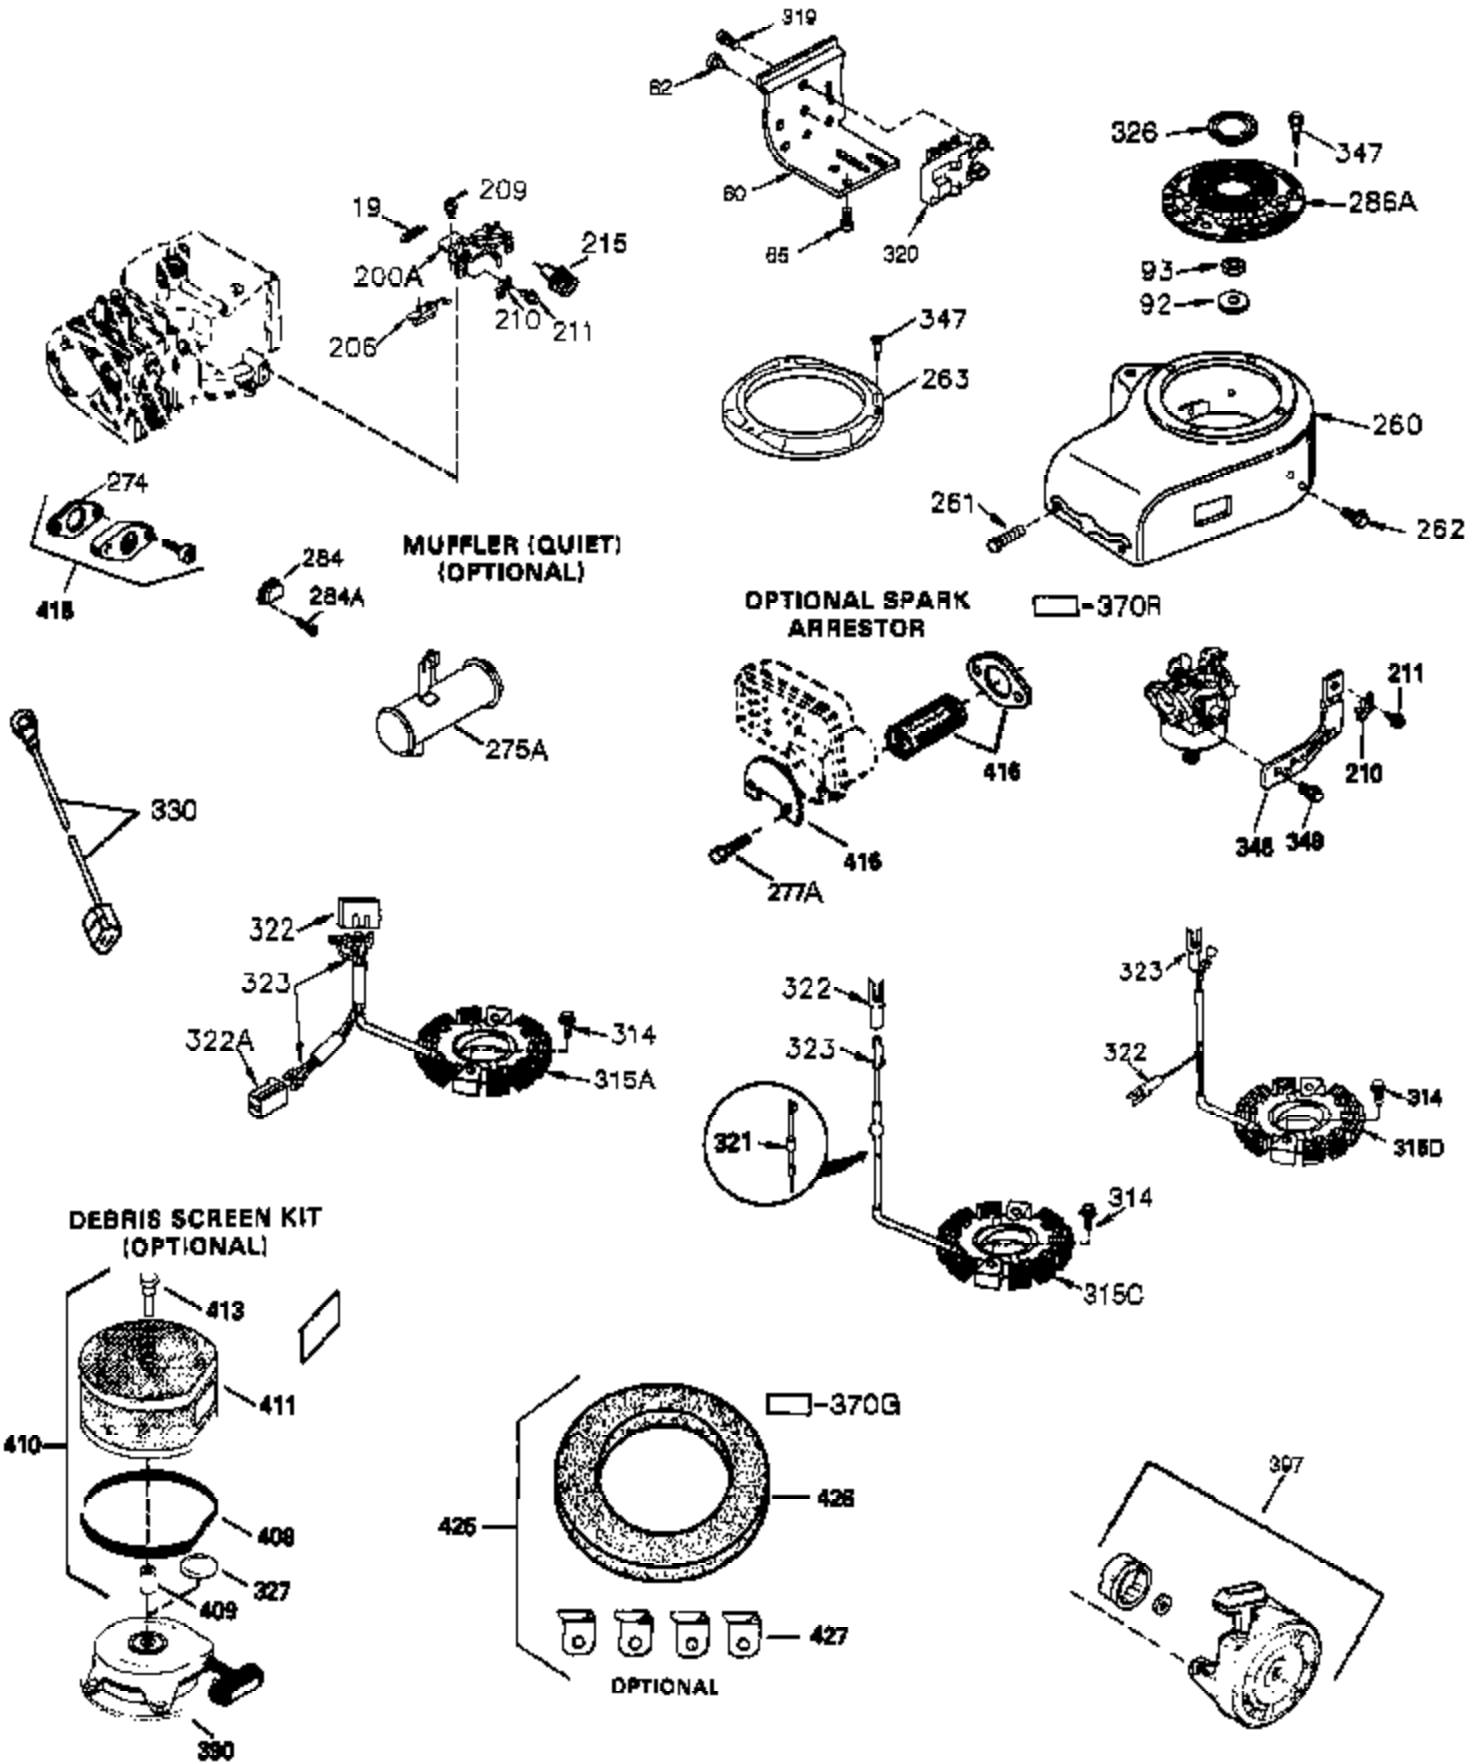

Ref #	Part Number	Qty	Description
19	35945	1	Extension Spring
60	33273A	1	Blower Housing Extension
62	650760	1	Screw, 8-32 x 3/8"
65	650128	1	Screw, 10-24 x 1/2"
92	650880	1	Lock Washer
93	650881	1	Flywheel Nut
171	28424	1	Breather Element
209	650902	2	Screw, 10-32 x 7/16"
210	27793	1	Conduit Clip
211	28942	1	Screw, 10-32 x 3/8"
260	36266	1	Blower Housing
261	650788	2	Screw, 5/16-18 x 3/4"
262	29747B	2	Screw, Torx T-40, 5/16-24 x 21/32"
263	35963	1	Trim Ring
274	35865	1	* Muffler Gasket
276A	35348	1	Locking Plate
284A	650760	4	Screw, 8-32 x 3/8"
284	35428	1	Exhaust Deflector
314	650873	2	Screw, 1/4-20 x 3/4"
321	611161	1	Diode
322	611142	1	Connector Body
323	611118	1	Terminal
326	36210	1	Screen Plug
347	650949	3	Screw, 10-32 x 9/16"
416	34479A	1	Spark Arrestor Kit