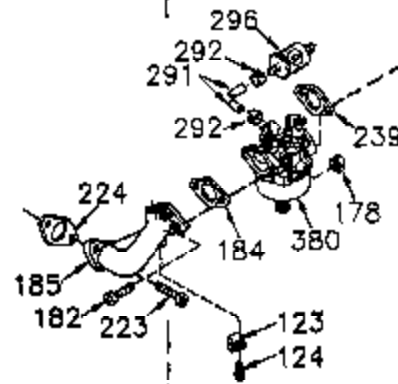

CONTINUED FROM PAGE 2

Ref #	Part Number	Qty	Description
30	35429A	1	Crankshaft
31	35327	1	Counterbalance Gear
40	35776A	1	Piston, Pin & Ring Set (Std.)
40	35777A	1	Piston, Pin & Ring Set (.010" OS)
40	35778A	1	Piston, Pin & Ring Set (.020" OS)
41	35773A	1	Piston & Pin Ass'y. (Std.) (Incl. 43)
41	35774A	1	Piston & Pin Ass'y. (.010" OS) (Incl. 43)
41	35775A	1	Piston & Pin Ass'y. (.020" OS) (Incl. 43)
42	35779	1	Ring Set (Std.)
42	35780	1	Ring Set (.010" OS)
42	35781	1	Ring Set (.020" OS)
43	35772	2	Piston Pin Retaining Ring
45	36925	1	Connecting Rod Ass'y. (Incl. 47)
47	651033	2	Connecting Rod Bolt
48	34034	2	Valve Lifter
50	35381	1	Camshaft (MCR)
51	35315A	1	Counterbalance Weight
52	31356	1	Oil Pump Ass'y.
69	35317	1	* Mounting Flange Gasket
70	35711A	1	Mounting Flange (Incl. 72, 75 & 80)
72	31927	1	Oil Drain Plug
75	35319	1	Oil Seal
80	35783	1	Governor Shaft
81	30590A	2	Washer
82	35378	1	Governor Gear Ass'y. (Incl. 81)
83	30588A	1	Governor Spool
84	29193	2	Retaining Ring
86	650833	7	Screw, 1/4-20 x 1-3/16"
88	31707A	1	Spacer (Incl. 81)
89	32589	1	Flywheel Key
123	33261	1	Intake Pipe Brace
124	651031	3	Screw, 1/4-20 x 9/16"
171	28424	1	Breather Element
178	29752	2	Nut & Lock Washer, 1/4-28
182	30088A	2	Screw, 1/4-28 x 1"
184	33263	1	* Carburetor To Intake Pipe Gasket
185	34926	1	Intake Pipe
223	650378	2	Screw, Torx T-30, 5/16-18 x 1-1/8"
224	27915A	1	Intake Pipe Gasket
234	650825	2	Nut & Lock Washer, 1/4-20
238	650834	2	Screw, 10-32 x 1-17/32"
239	33629	1	* Air Cleaner Gasket
240	35538B	1	Air Cleaner Body (Incl. 239)
245A	35404	1	Air Cleaner Filter
245	35403	1	Air Cleaner Filter (Incl. 234)
250	35961	1	Air Cleaner Cover
251	650886	2	Wing Nut, 1/4-20
276A	35348	1	Locking Plate
292	26460	2	Fuel Line Clamp
305	35574	1	Oil Fill Tube
307	35499	1	"O" Ring
308	35437	1	Fill Tube Clip
310	35576	1	Dipstick
380	632691	1	Carburetor (Incl. 184)