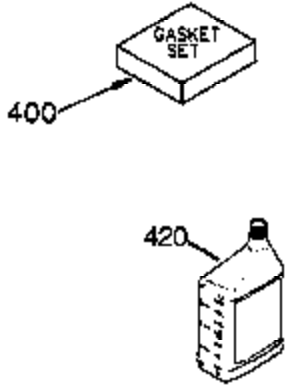

CONTINUED FROM PAGE 2

Ref #	Part Number	Qty	Description
30	35429A	1	Crankshaft
31	35327	1	Counterbalance Gear
40	35776A	1	Piston, Pin & Ring Set (Std.)
40	35777A	1	Piston, Pin & Ring Set (.010" OS)
40	35778A	1	Piston, Pin & Ring Set (.020" OS)
41	35773A	1	Piston & Pin Ass'y. (Std.) (Incl. 43)
41	35774A	1	Piston & Pin Ass'y. (.010" OS) (Incl. 43)
41	35775A	1	Piston & Pin Ass'y. (.020" OS) (Incl. 43)
42	35779	1	Ring Set (Std.)
42	35780	1	Ring Set (.010" OS)
42	35781	1	Ring Set (.020" OS)
43	35772	2	Piston Pin Retaining Ring
45	36895	1	Connecting Rod Ass'y. (Incl. 47)
47	651033	2	Connecting Rod Bolt
48	34034	2	Valve Lifter
50	35381	1	Camshaft (MCR)
51	35315A	1	Counterbalance Weight
52	31356	1	Oil Pump Ass'y.
69	35317	1	* Mounting Flange Gasket
70	35711A	1	Mounting Flange (Incl. 72, 75 & 80)
72	31927	1	Oil Drain Plug
75	35319	1	Oil Seal
80	35783	1	Governor Shaft
81	30590A	2	Washer
82	35378	1	Governor Gear Ass'y. (Incl. 81)
83	30588A	1	Governor Spool
84	29193	2	Retaining Ring
86	650833	7	Screw, 1/4-20 x 1-3/16"
88	31707A	1	Spacer (Incl. 81)
89	32589	1	Flywheel Key
123	33261	1	Intake Pipe Brace
124	651031	3	Screw, 1/4-20 x 9/16"
171	28424	1	Breather Element
178	29752	2	Nut & Lock Washer, 1/4-28
182	30088A	2	Screw, 1/4-28 x 1"
184	33263	1	* Carburetor To Intake Pipe Gasket
185	34926	1	Intake Pipe
223	650378	2	Screw, Torx T-30, 5/16-18 x 1-1/8"
224	27915A	1	Intake Pipe Gasket
234	650825	2	Nut & Lock Washer, 1/4-20
238	650834	2	Screw, 10-32 x 1-17/32"
239	33629	1	* Air Cleaner Gasket
240	35538B	1	Air Cleaner Body (Incl. 239)
245A	35404	1	Air Cleaner Filter
245	35403	1	Air Cleaner Filter (Incl. 234)
250	35961	1	Air Cleaner Cover
251	650886	2	Wing Nut, 1/4-20
292	26460	2	Fuel Line Clamp
296	34279B	1	Fuel Filter (Incl. 292)
305	35574	1	Oil Fill Tube
307	35499	1	"O" Ring
308	35437	1	Fill Tube Clip
310	35576	1	Dipstick
380	640078A	1	Carburetor (Incl. 184)