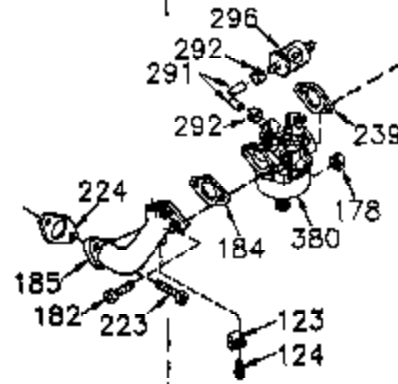

CONTINUED FROM PAGE 2

Ref #	Part Number	Qty	Description
30	35429A	1	Crankshaft
31	35327	1	Counterbalance Gear
40	35776A	1	Piston, Pin & Ring Set (Std.)
40	35777A	1	Piston, Pin & Ring Set (.010" OS)
40	35778A	1	Piston, Pin & Ring Set (.020" OS)
41	35773A	1	Piston & Pin Ass'y. (Std.) (Incl. 43)
41	35774A	1	Piston & Pin Ass'y. (.010" OS) (Incl. 43)
41	35775A	1	Piston & Pin Ass'y. (.020" OS) (Incl. 43)
42	35779	1	Ring Set (Std.)
42	35780	1	Ring Set (.010" OS)
42	35781	1	Ring Set (.020" OS)
43	35772	2	Piston Pin Retaining Ring
45	36895	1	Connecting Rod Ass'y. (Incl. 47)
47	651033	2	Connecting Rod Bolt
48	34034	2	Valve Lifter
50	35381	1	Camshaft (MCR)
51	35315A	1	Counterbalance Weight
52	31356	1	Oil Pump Ass'y.
69	35317	1	* Mounting Flange Gasket
70	35711A	1	Mounting Flange (Incl. 72, 75 & 80)
72	31927	1	Oil Drain Plug
75	35319	1	Oil Seal
80	35783	1	Governor Shaft
81	30590A	2	Washer
82	35378	1	Governor Gear Ass'y. (Incl. 81)
83	30588A	1	Governor Spool
84	29193	2	Retaining Ring
86	650833	7	Screw, 1/4-20 x 1-3/16"
88	31707A	1	Spacer (Incl. 81)
89	32589	1	Flywheel Key
123	33261	1	Intake Pipe Brace
124	651031	3	Screw, 1/4-20 x 9/16"
171	28424	1	Breather Element
178	29752	2	Nut & Lock Washer, 1/4-28
182	30088A	2	Screw, 1/4-28 x 1"
184	33263	1	* Carburetor To Intake Pipe Gasket
185	34926	1	Intake Pipe
223	650378	2	Screw, Torx T-30, 5/16-18 x 1-1/8"
224	27915A	1	Intake Pipe Gasket
234	650825	2	Nut & Lock Washer, 1/4-20
238	650834	2	Screw, 10-32 x 1-17/32"
239	33629	1	* Air Cleaner Gasket
240	35538B	1	Air Cleaner Body (Incl. 239)
245A	35404	1	Air Cleaner Filter
245	35403	1	Air Cleaner Filter (Incl. 234)
250	35961	1	Air Cleaner Cover
251	650886	2	Wing Nut, 1/4-20
292	26460	2	Fuel Line Clamp
296	34279B	1	Fuel Filter (Incl. 292)
305	35574	1	Oil Fill Tube
307	35499	1	"O" Ring
308	35437	1	Fill Tube Clip
310	35576	1	Dipstick
380	640078A	1	Carburetor (Incl. 184)