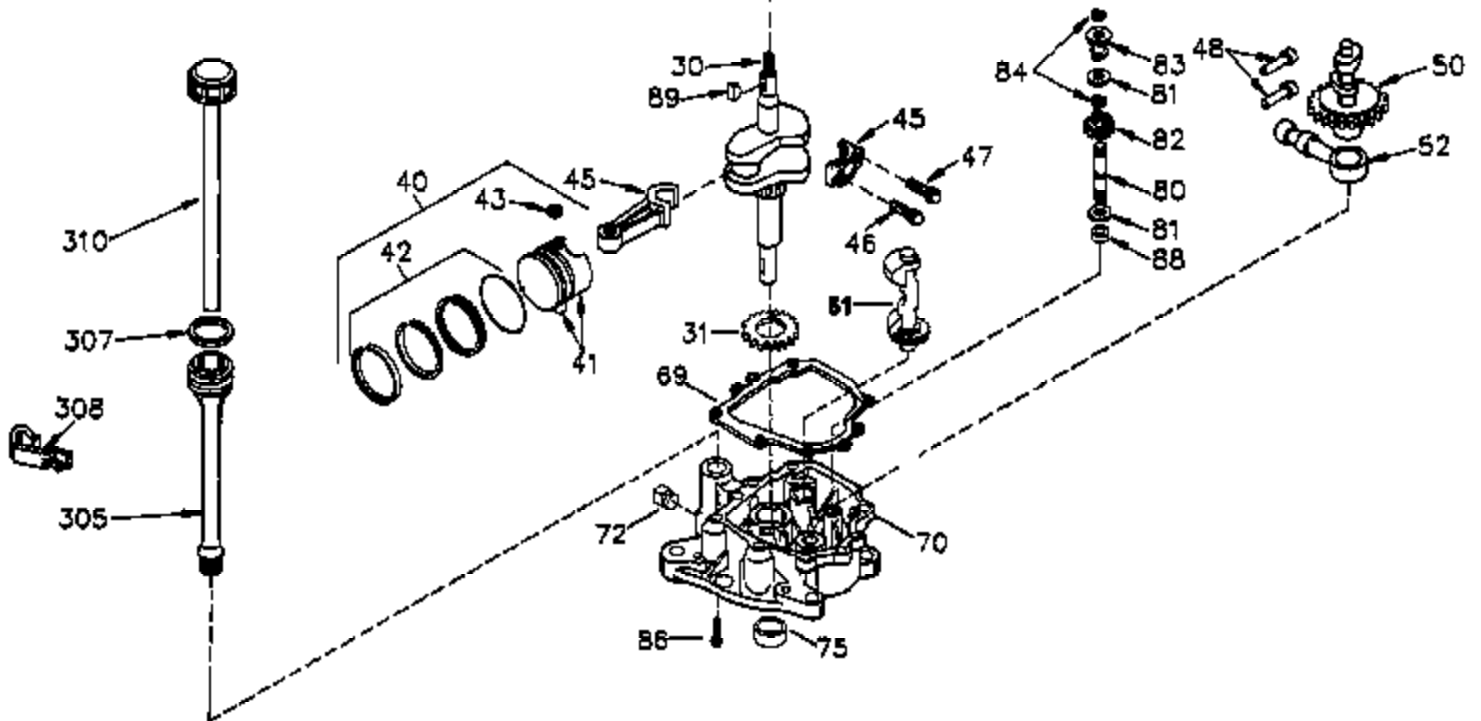

CONTINUED FROM PAGE 2

Ref #	Part Number	Qty	Description
30	35429A	1	Crankshaft
31	35327	1	Counterbalance Gear
40	35776A	1	Piston, Pin & Ring Set (Std.)
40	35777A	1	Piston, Pin & Ring Set (.010" OS)
40	35778A	1	Piston, Pin & Ring Set (.020" OS)
41	35773A	1	Piston & Pin Ass'y. (Std.) (Incl. 43)
41	35774A	1	Piston & Pin Ass'y. (.010" OS) (Incl. 43)
41	35775A	1	Piston & Pin Ass'y. (.020" OS) (Incl. 43)
42	35779	1	Ring Set (Std.)
42	35780	1	Ring Set (.010" OS)
42	35781	1	Ring Set (.020" OS)
43	35772	2	Piston Pin Retaining Ring
45	36895	1	Connecting Rod Ass'y. (Incl. 47)
47	651033	2	Connecting Rod Bolt
48	34034	2	Valve Lifter
50	35381	1	Camshaft (MCR)
51	35315A	1	Counterbalance Weight
52	31356	1	Oil Pump Ass'y.
69	35317	1	* Mounting Flange Gasket
70	35711A	1	Mounting Flange (Incl. 72, 75 & 80)
72	31927	1	Oil Drain Plug
75	35319	1	Oil Seal
80	35783	1	Governor Shaft
81	30590A	2	Washer
82	35378	1	Governor Gear Ass'y. (Incl. 81)
83	30588A	1	Governor Spool
84	29193	2	Retaining Ring
86	650833	7	Screw, 1/4-20 x 1-3/16"
88	31707A	1	Spacer (Incl. 81)
89	32589	1	Flywheel Key
123	33261	1	Intake Pipe Brace
124	651031	3	Screw, 1/4-20 x 9/16"
171	28424	1	Breather Element
178	29752	2	Nut & Lock Washer, 1/4-28
182	30088A	2	Screw, 1/4-28 x 1"
184	33263	1	* Carburetor To Intake Pipe Gasket
185	34926	1	Intake Pipe
223	650378	2	Screw, Torx T-30, 5/16-18 x 1-1/8"
224	27915A	1	Intake Pipe Gasket
234	650825	2	Nut & Lock Washer, 1/4-20
238	650834	2	Screw, 10-32 x 1-17/32"
239	33629	1	* Air Cleaner Gasket
240	35538B	1	Air Cleaner Body (Incl. 239)
245A	35404	1	Air Cleaner Filter
245	35403	1	Air Cleaner Filter (Incl. 234)
250	35961	1	Air Cleaner Cover
251	650886	2	Wing Nut, 1/4-20
292	26460	2	Fuel Line Clamp
296	34279B	1	Fuel Filter (Incl. 292)
305	35574	1	Oil Fill Tube
307	35499	1	"O" Ring
308	35437	1	Fill Tube Clip
310	35576	1	Dipstick
380	640078A	1	Carburetor (Incl. 184)