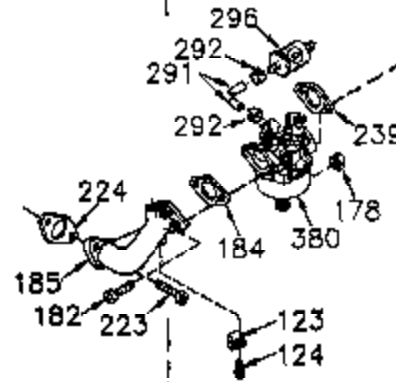

CONTINUED FROM PAGE 2

Ref #	Part Number	Qty	Description
30	35422A	1	Crankshaft
31	35327	1	Counterbalance Gear
40	35776A	1	Piston, Pin & Ring Set (Std.)
40	35777A	1	Piston, Pin & Ring Set (.010" OS)
40	35778A	1	Piston, Pin & Ring Set (.020" OS)
41	35773A	1	Piston & Pin Ass'y. (Std.) (Incl. 43)
41	35774A	1	Piston & Pin Ass'y. (.010" OS) (Incl. 43)
41	35775A	1	Piston & Pin Ass'y. (.020" OS) (Incl. 43)
42	35779	1	Ring Set (Std.)
42	35780	1	Ring Set (.010" OS)
42	35781	1	Ring Set (.020" OS)
43	35772	2	Piston Pin Retaining Ring
45	36895	1	Connecting Rod Ass'y. (Incl. 47)
47	651033	2	Connecting Rod Bolt
48	34034	2	Valve Lifter
50	35381	1	Camshaft (MCR)
51	35315A	1	Counterbalance Weight
52	31356	1	Oil Pump Ass'y.
69	35317	1	* Mounting Flange Gasket
70	35711A	1	Mounting Flange (Incl. 72, 75 & 80)
72	31927	1	Oil Drain Plug
75	35319	1	Oil Seal
80	35783	1	Governor Shaft
81	30590A	2	Washer
82	35378	1	Governor Gear Ass'y. (Incl. 81)
83	30588A	1	Governor Spool
84	29193	2	Retaining Ring
86	650833	7	Screw, 1/4-20 x 1-3/16"
88	31707A	1	Spacer (Incl. 81)
89	32589	1	Flywheel Key
123	33261	1	Intake Pipe Brace
124	651031	3	Screw, 1/4-20 x 9/16"
171	28424	1	Breather Element
178	29752	2	Nut & Lock Washer, 1/4-28
182	30088A	2	Screw, 1/4-28 x 1"
184	33263	1	* Carburetor To Intake Pipe Gasket
185	34926	1	Intake Pipe
223	650378	2	Screw, Torx T-30, 5/16-18 x 1-1/8"
224	27915A	1	Intake Pipe Gasket
234	650825	2	Nut & Lock Washer, 1/4-20
238	650834	2	Screw, 10-32 x 1-17/32"
239	33629	1	* Air Cleaner Gasket
240	35538B	1	Air Cleaner Body (Incl. 239)
245A	35404	1	Air Cleaner Filter
245	35403	1	Air Cleaner Filter (Incl. 234)
250	35961	1	Air Cleaner Cover
251	650886	2	Wing Nut, 1/4-20
292	36460	2	Fuel Line Clamp
296	34279B	1	Fuel Filter (Incl. 292)
305	35574	1	Oil Fill Tube
307	35499	1	"O" Ring
308	35437	1	Fill Tube Clip
310	35576	1	Dipstick
380	640091A	1	Carburetor (Incl. 184)