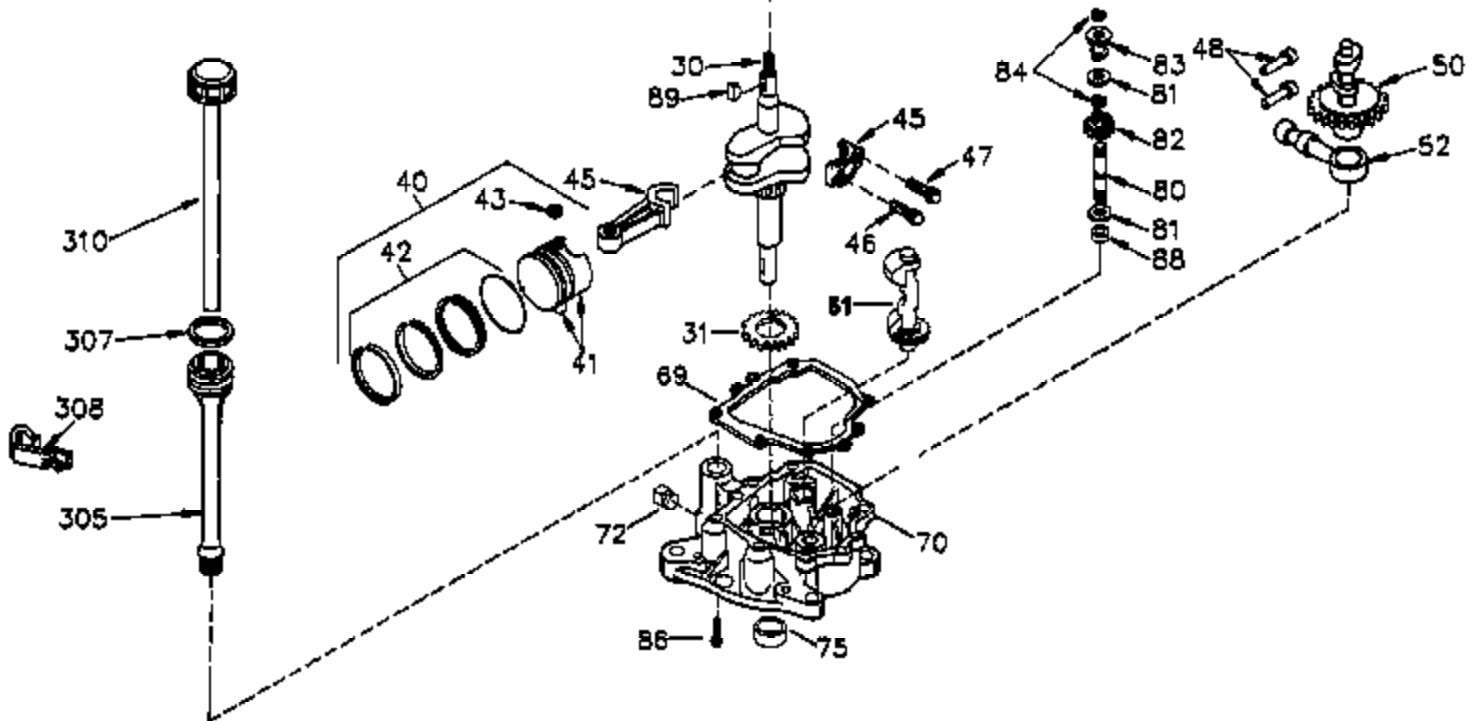

CONTINUED FROM PAGE 2

Engine Parts List #2

Ref #	Part Number	Qty	Description
30	35429A	1	Crankshaft
31	35327	1	Counterbalance Gear
40	35776A	1	Piston, Pin & Ring Set (Std.)
40	35777A	1	Piston, Pin & Ring Set (.010" OS)
40	35778A	1	Piston, Pin & Ring Set (.020" OS)
41	35773A	1	Piston & Pin Ass'y. (Std.) (Incl. 43)
41	35774A	1	Piston & Pin Ass'y. (.010" OS) (Incl. 43)
41	35775A	1	Piston & Pin Ass'y. (.020" OS) (Incl. 43)
42	35779	1	Ring Set (Std.)
42	35780	1	Ring Set (.010" OS)
42	35781	1	Ring Set (.020" OS)
43	35772	2	Piston Pin Retaining Ring
45	36895	1	Connecting Rod Ass'y. (Incl. 47)
47	651033	2	Connecting Rod Bolt
48	34034	2	Valve Lifter
50	35381	1	Camshaft (MCR)
51	35315A	1	Counterbalance Weight
52	31356	1	Oil Pump Ass'y.
69	35317	1	* Mounting Flange Gasket
70	35711A	1	Mounting Flange (Incl. 72, 75 & 80)
72	31927	1	Oil Drain Plug
75	35319	1	Oil Seal
80	35783	1	Governor Shaft
81	30590A	2	Washer
82	35378	1	Governor Gear Ass'y. (Incl. 81)
83	30588A	1	Governor Spool
84	29193	2	Retaining Ring
86	650833	7	Screw, 1/4-20 x 1-3/16"
88	31707A	1	Spacer (Incl. 81)
89	32589	1	Flywheel Key
123	33261	1	Intake Pipe Brace
124	651031	3	Screw, 1/4-20 x 9/16"
171	28424	1	Breather Element
178	29752	2	Nut & Lock Washer, 1/4-28
182	30088A	2	Screw, 1/4-28 x 1"
184	33263	1	* Carburetor To Intake Pipe Gasket
185	34926	1	Intake Pipe
223	650378	2	Screw, T-30, 5/16-18 x 1-3/32"
224	27915A	1	Intake Pipe Gasket
234	650825	2	Nut & Lock Washer, 1/4-20
238	650834	2	Screw, 10-32 x 1-17/32"
239	33629	1	* Air Cleaner Gasket
240	35538B	1	Air Cleaner Body (Incl. 239)
245	35403	1	Air Cleaner Filter (Incl. 234)
245A	35404	1	Air Cleaner Filter
250	35961	1	Air Cleaner Cover
251	650886	2	Wing Nut, 1/4-20
292	26460	2	Fuel Line Clamp
305	35574	1	Oil Fill Tube
307	35499	1	"O" Ring
308	35437	1	Fill Tube Clip
310	35576	1	Dipstick
380	640091A	1	Carburetor (Incl. 184)
400	36452B	1	* Gasket Set (Incl. items marked PK i n notes)
420	730225A	1	SAE 30 4-Cycle Engine Oil (Quart)