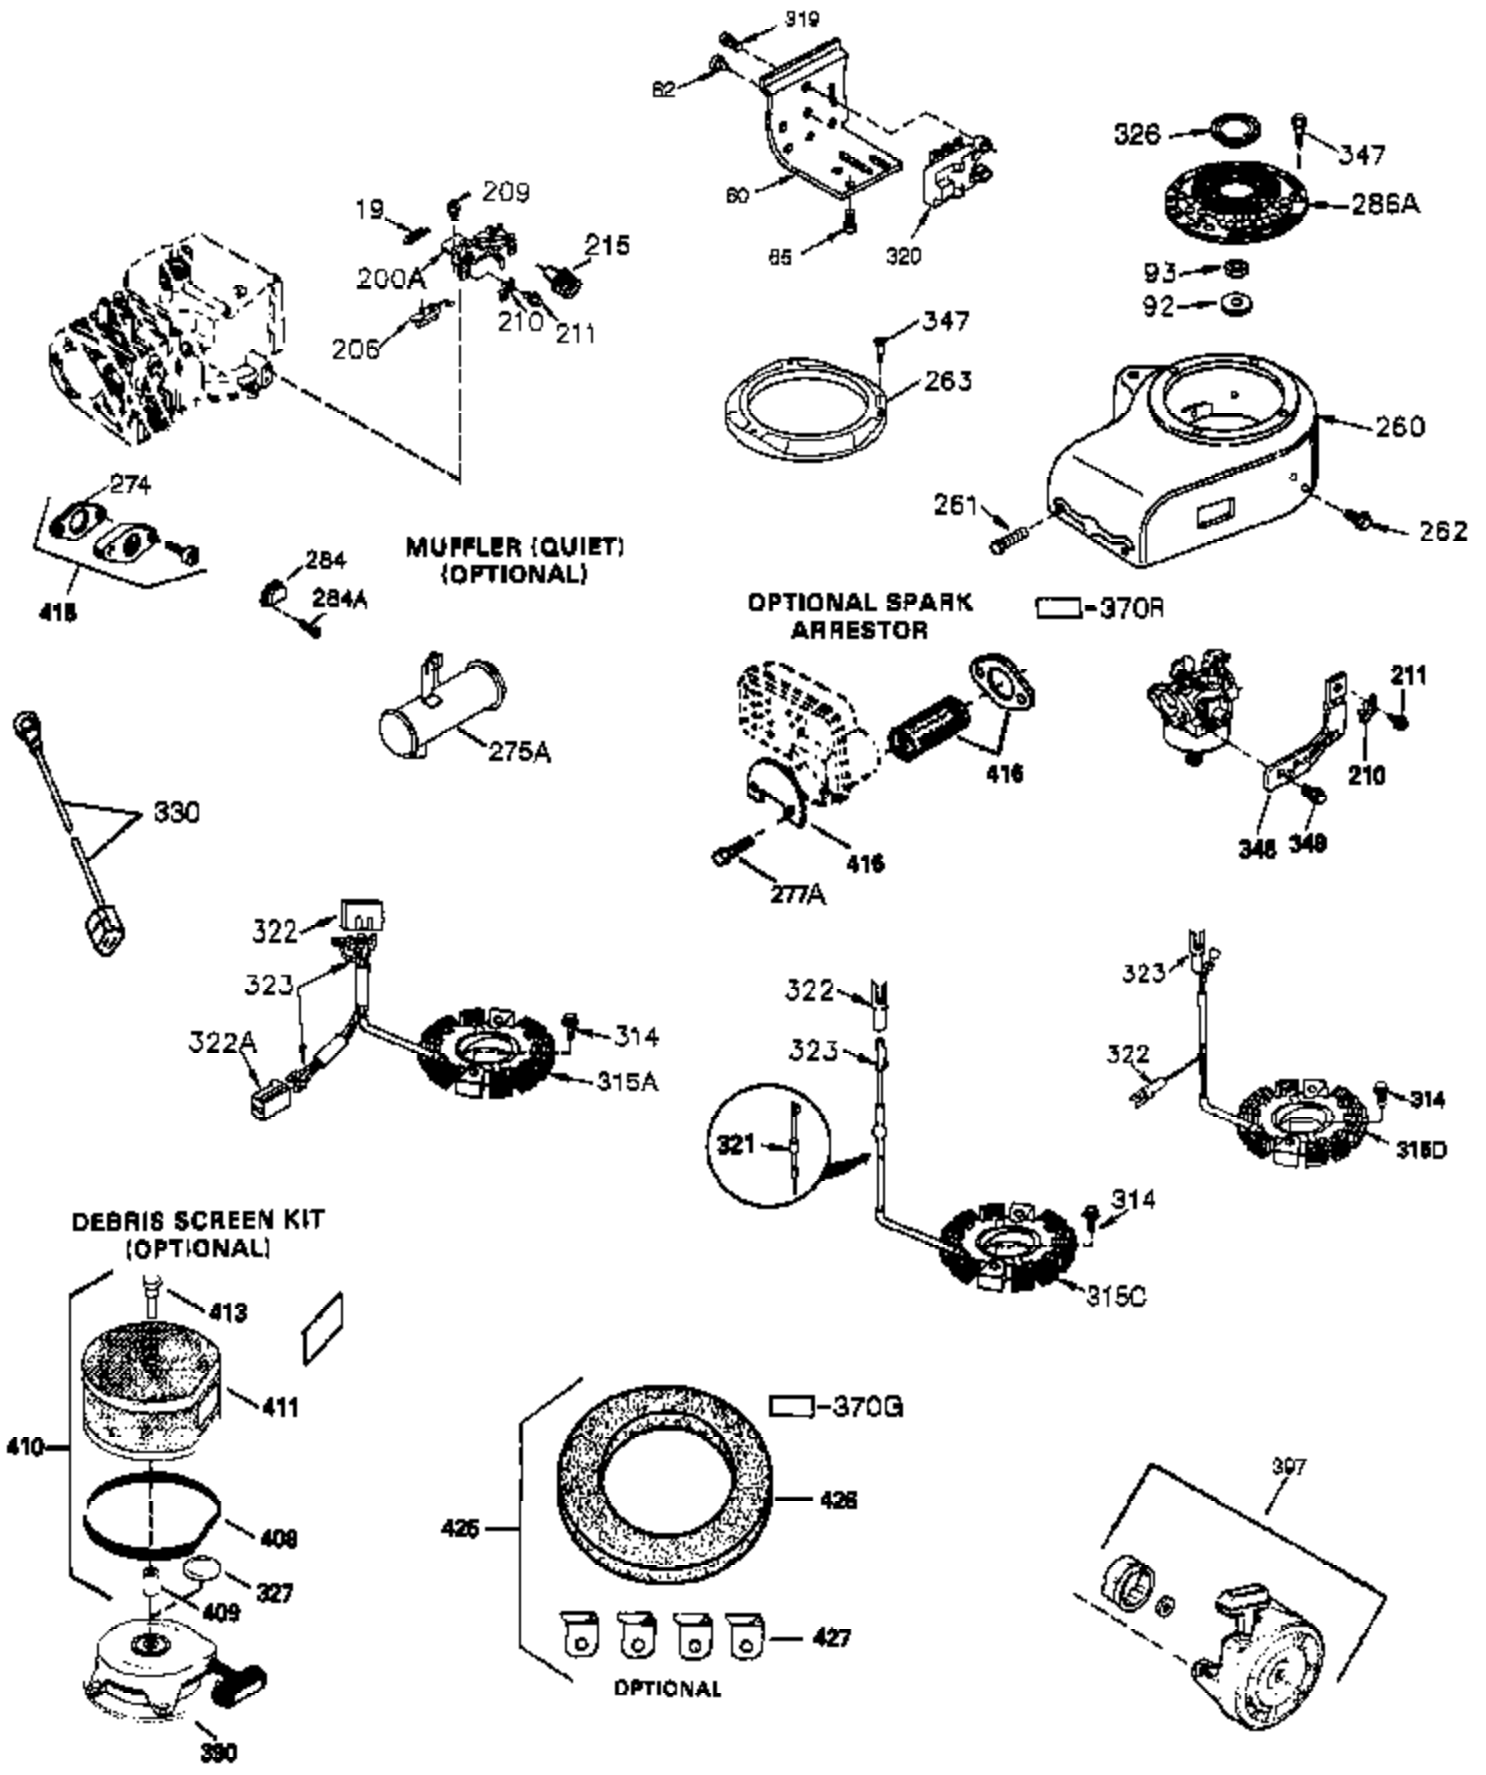

Ref #	Part Number	Qty	Description
19	36495	1	Extension Spring
60	33273A	1	Blower Housing Extension
62	650760	1	Screw, 8-32 x 3/8"
65	650128	1	Screw, 10-24 x 1/2"
92	650880	1	Lock Washer
93	650881	1	Flywheel Nut
171	28424	1	Breather Element
209	651081	2	Screw, 10-32 x 15/32"
210	27793	1	Conduit Clip
211	28942	1	Screw, 10-32 x 3/8"
260	36266	1	Blower Housing
261	650788	2	Screw, 5/16-18 x 3/4"
262	651084	2	Screw, 5/16-18 x 9/16"
263	35963	1	Trim Ring
286A	35962	1	Cup & Screen
314	650873	2	Screw, 1/4-20 x 3/4"
321	611161	1	Diode
322	611117	1	Connector Body
323	611118	1	Terminal
326	36210	1	Screen Plug
347	650949	3	Screw, 10-24 x 9/16"