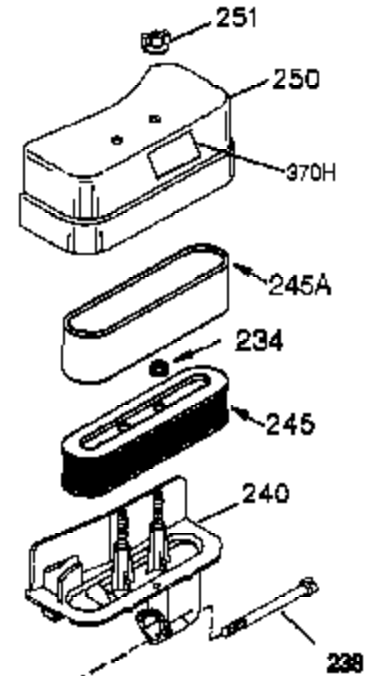

CONTINUED FROM PAGE 2

Engine Parts List #2

Ref #	Part Number	Qty	Description
30	35429A	1	Crankshaft
31	35327	1	Counterbalance Gear
40	35776A	1	Piston, Pin & Ring Set (Std.)
40	35777A	1	Piston, Pin & Ring Set (.010" OS)
40	35778A	1	Piston, Pin & Ring Set (.020" OS)
41	35773A	1	Piston & Pin Ass'y. (Std.) (Incl. 43)
41	35774A	1	Piston & Pin Ass'y. (.010" OS) (Incl. 43)
41	35775A	1	Piston & Pin Ass'y. (.020" OS) (Incl. 43)
42	35779	1	Ring Set (Std.)
42	35780	1	Ring Set (.010" OS)
42	35781	1	Ring Set (.020" OS)
43	35772	2	Piston Pin Retaining Ring
45	36895	1	Connecting Rod Ass'y. (Incl. 47)
47	651033	2	Connecting Rod Bolt
48	34034	2	Valve Lifter
50	35381	1	Camshaft (MCR)
51	35315A	1	Counterbalance Weight
52	31356	1	Oil Pump Ass'y.
69	35317	1	* Mounting Flange Gasket
70	35711A	1	Mounting Flange (Incl. 72, 75 & 80)
72	31927	1	Oil Drain Plug
75	35319	1	Oil Seal
80	35783	1	Governor Shaft
81	30590A	2	Washer
82	35378	1	Governor Gear Ass'y. (Incl. 81)
83	30588A	1	Governor Spool
84	29193	2	Retaining Ring
86	650833	7	Screw, 1/4-20 x 1-3/16"
88	31707A	1	Spacer (Incl. 81)
89	32589	1	Flywheel Key
123	33261	1	Intake Pipe Brace
124	651031	3	Screw, 1/4-20 x 9/16"
171	28424	1	Breather Element
178	29752	2	Nut & Lock Washer, 1/4-28
182	30088A	2	Screw, 1/4-28 x 1"
184	33263	1	* Carburetor To Intake Pipe Gasket
185	34926	1	Intake Pipe
223	650378	2	Screw, T-30, 5/16-18 x 1-3/32"
224	27915A	1	Intake Pipe Gasket
234	650825	2	Nut & Lock Washer, 1/4-20
238	650834	2	Screw, 10-32 x 1-17/32"
239	33629	1	* Air Cleaner Gasket
240	35538B	1	Air Cleaner Body (Incl. 239)
245	35403	1	Air Cleaner Filter (Incl. 234)
245A	35404	1	Air Cleaner Filter
250	35961	1	Air Cleaner Cover
251	650886	2	Wing Nut, 1/4-20
292	26460	2	Fuel Line Clamp
305	35574	1	Oil Fill Tube
307	35499	1	"O" Ring
308	35437	1	Fill Tube Clip
310	35576	1	Dipstick
380	640091A	1	Carburetor (Incl. 184)
400	36452B	1	* Gasket Set (Incl. items marked PK i n notes)
420	730225A	1	SAE 30 4-Cycle Engine Oil (Quart)