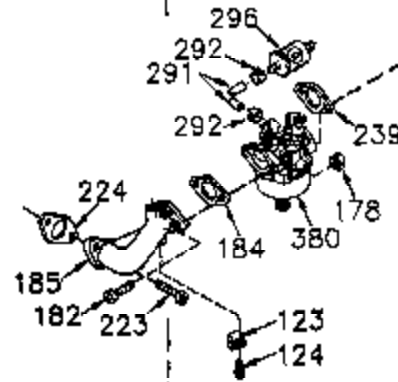

CONTINUED FROM PAGE 2

Engine Parts List #2

Ref #	Part Number	Qty	Description
30	35429A	1	Crankshaft
31	35327	1	Counterbalance Gear
40	35776A	1	Piston, Pin & Ring Set (Std.)
40	35777A	1	Piston, Pin & Ring Set (.010" OS)
40	35778A	1	Piston, Pin & Ring Set (.020" OS)
41	35773A	1	Piston & Pin Ass'y. (Std.) (Incl. 43)
41	35774A	1	Piston & Pin Ass'y. (.010" OS) (Incl. 43)
41	35775A	1	Piston & Pin Ass'y. (.020" OS) (Incl. 43)
42	35779	1	Ring Set (Std.)
42	35780	1	Ring Set (.010" OS)
42	35781	1	Ring Set (.020" OS)
43	35772	2	Piston Pin Retaining Ring
45	36895	1	Connecting Rod Ass'y. (Incl. 47)
47	651033	2	Connecting Rod Bolt
48	34034	2	Valve Lifter
50	35381	1	Camshaft (MCR)
51	35315A	1	Counterbalance Weight
52	31356	1	Oil Pump Ass'y.
69	35317	1	* Mounting Flange Gasket
70	35711A	1	Mounting Flange (Incl. 72, 75 & 80)
72	31927	1	Oil Drain Plug
75	35319	1	Oil Seal
80	35783	1	Governor Shaft
81	30590A	2	Washer
82	35378	1	Governor Gear Ass'y. (Incl. 81)
83	30588A	1	Governor Spool
84	29193	2	Retaining Ring
86	650833	7	Screw, 1/4-20 x 1-3/16"
88	31707A	1	Spacer (Incl. 81)
89	32589	1	Flywheel Key
123	33261	1	Intake Pipe Brace
124	651031	3	Screw, 1/4-20 x 9/16"
171	28424	1	Breather Element
178	29752	2	Nut & Lock Washer, 1/4-28
182	30088A	2	Screw, 1/4-28 x 1"
184	33263	1	* Carburetor To Intake Pipe Gasket
185	34926	1	Intake Pipe
223	650378	2	Screw, T-30, 5/16-18 x 1-3/32"
224	27915A	1	Intake Pipe Gasket
234	650825	2	Nut & Lock Washer, 1/4-20
238	650834	2	Screw, 10-32 x 1-17/32"
239	33629	1	* Air Cleaner Gasket
240	35538B	1	Air Cleaner Body (Incl. 239)
245	35403	1	Air Cleaner Filter (Incl. 234)
245A	35404	1	Air Cleaner Filter
250	35961	1	Air Cleaner Cover
251	650886	2	Wing Nut, 1/4-20
292	26460	2	Fuel Line Clamp
305	35574	1	Oil Fill Tube
307	35499	1	"O" Ring
308	35437	1	Fill Tube Clip
310	35576	1	Dipstick
380	640091A	1	Carburetor (Incl. 184)
400	36452B	1	* Gasket Set (Incl. items marked PK i n notes)
420	730225A	1	SAE 30 4-Cycle Engine Oil (Quart)