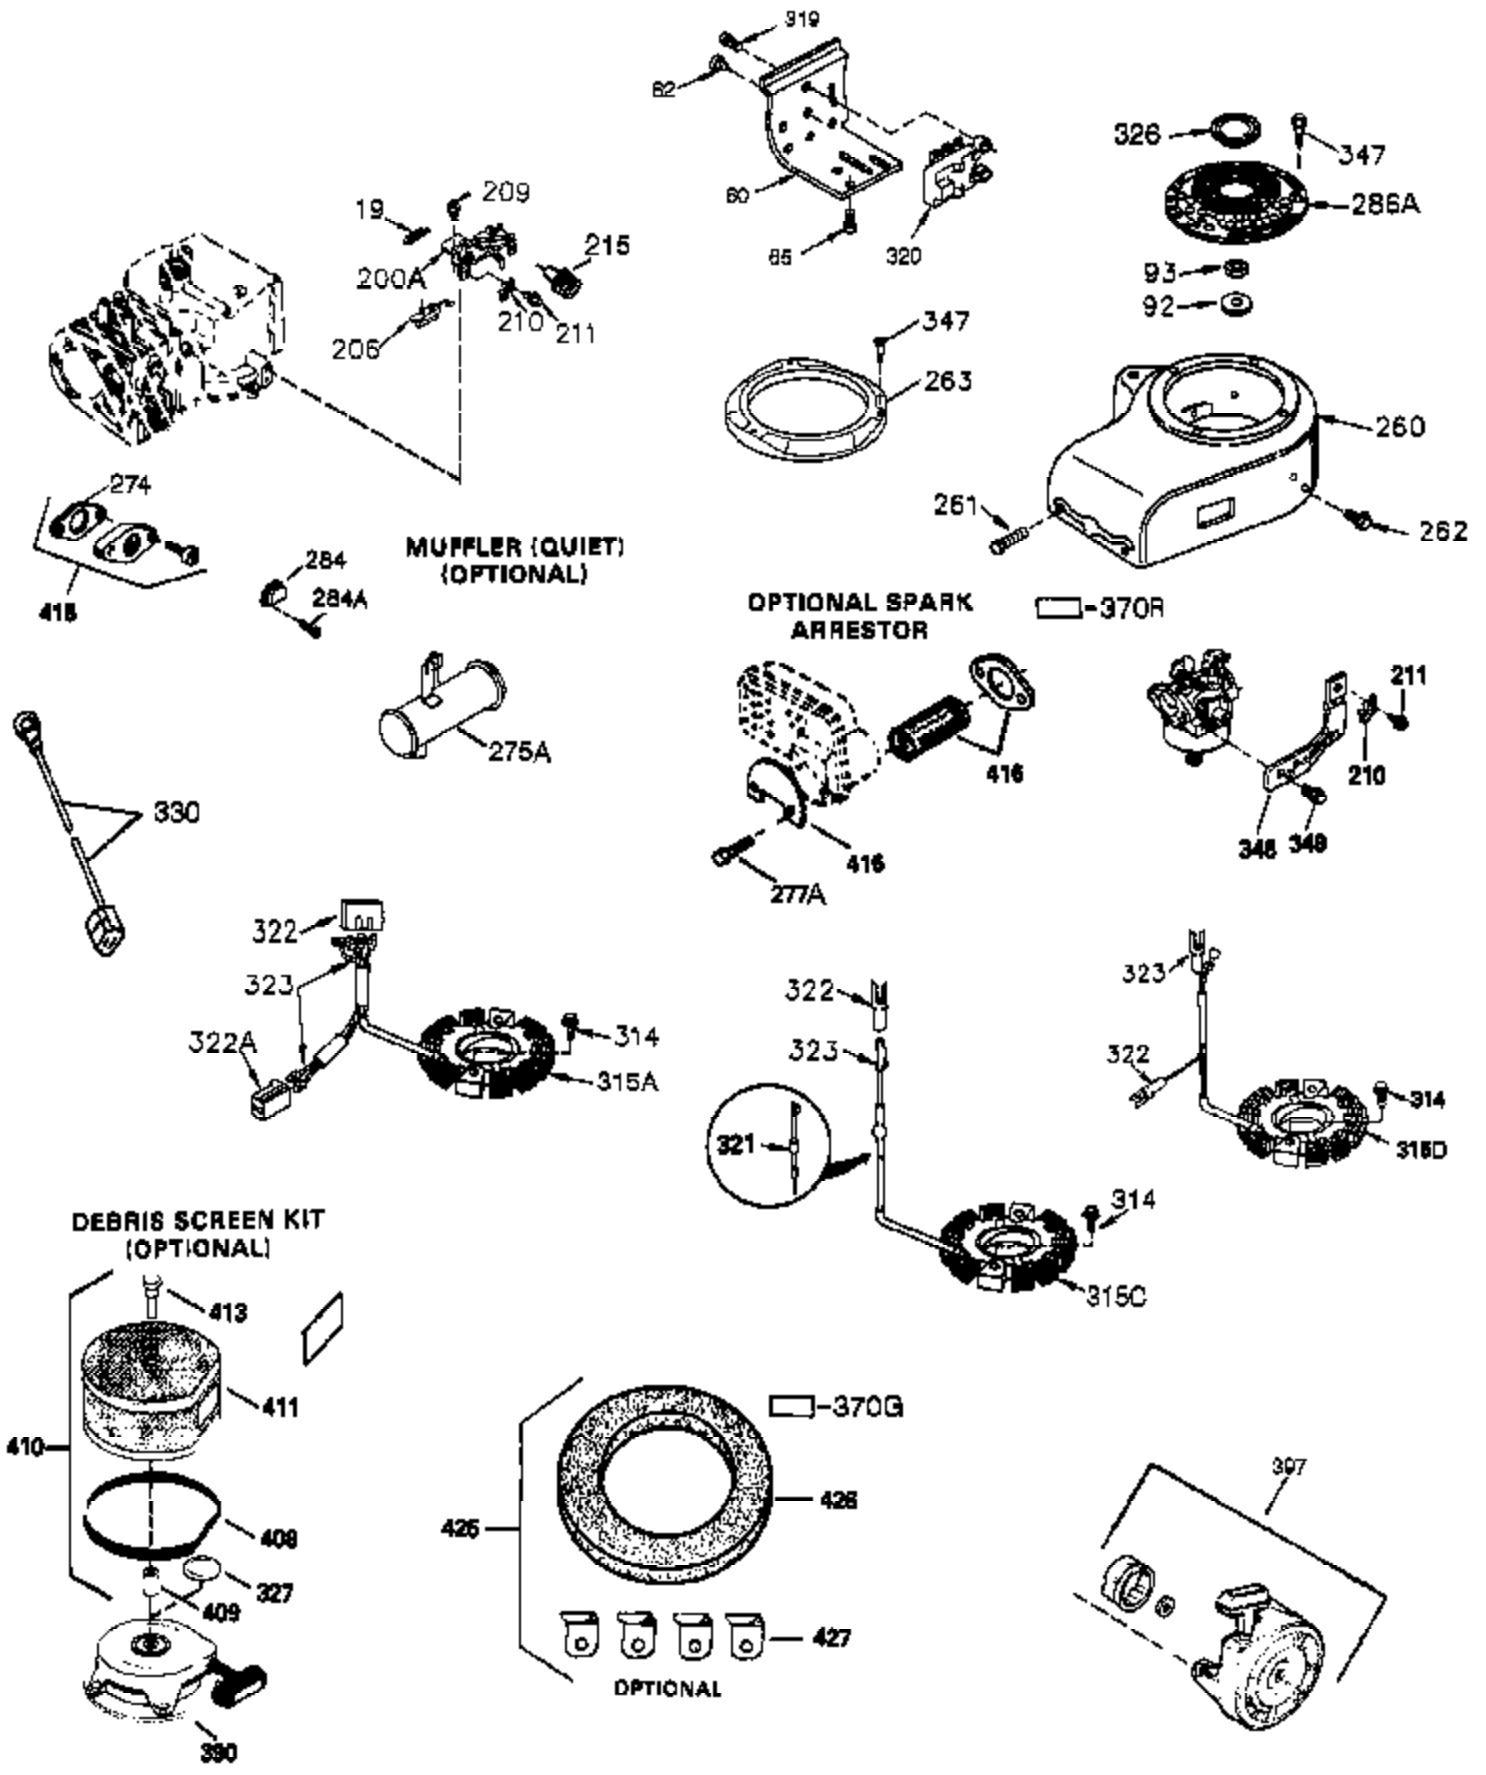

Ref #	Part Number	Qty	Description
19	36495	1	Extension Spring
60	33273A	1	Blower Housing Extension
62	650760	1	Screw, 8-32 x 3/8"
65	650128	1	Screw, 10-24 x 1/2"
92	650880	1	Lock Washer
93	650881	1	Flywheel Nut
171	28424	1	Breather Element
209	650902	2	Screw, 10-32 x 7/16"
210	27793	1	Conduit Clip
211	28942	1	Screw, 10-32 x 3/8"
260	36266	1	Blower Housing
261	650788	2	Screw, 5/16-18 x 3/4"
262	29747B	2	Screw, Torx T-40, 5/16-24 x 21/32"
263	35963	1	Trim Ring
314	650873	2	Screw, 1/4-20 x 3/4"
321	611161	1	Diode
322	611117	1	Connector Body
323	611118	1	Terminal
326	36210	1	Screen Plug