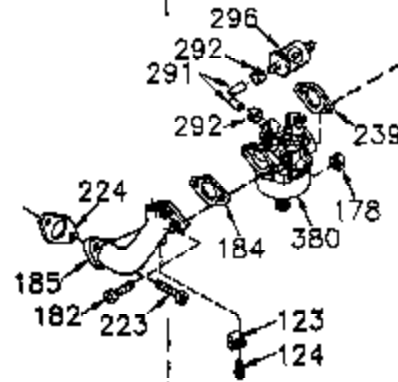

CONTINUED FROM PAGE 2

Ref #	Part Number	Qty	Description
30	35429A	1	Crankshaft
31	35327	1	Counterbalance Gear
40	35776A	1	Piston, Pin & Ring Set (Std.)
40	35777A	1	Piston, Pin & Ring Set (.010" OS)
40	35778A	1	Piston, Pin & Ring Set (.020" OS)
41	35773A	1	Piston & Pin Ass'y. (Std.) (Incl. 43)
41	35774A	1	Piston & Pin Ass'y. (.010" OS) (Incl. 43)
41	35775A	1	Piston & Pin Ass'y. (.020" OS) (Incl. 43)
42	35779	1	Ring Set (Std.)
42	35780	1	Ring Set (.010" OS)
42	35781	1	Ring Set (.020" OS)
43	35772	2	Piston Pin Retaining Ring
45	36895	1	Connecting Rod Ass'y. (Incl. 47)
47	651033	2	Connecting Rod Bolt
48	34034	2	Valve Lifter
50	35381	1	Camshaft (MCR)
51	35315A	1	Counterbalance Weight
52	31356	1	Oil Pump Ass'y.
69	35317	1	* Mounting Flange Gasket
70	35711A	1	Mounting Flange (Incl. 72, 75 & 80)
72	31927	1	Oil Drain Plug
75	35319	1	Oil Seal
80	35783	1	Governor Shaft
81	30590A	2	Washer
82	35378	1	Governor Gear Ass'y. (Incl. 81)
83	30588A	1	Governor Spool
84	29193	2	Retaining Ring
86	650833	7	Screw, 1/4-20 x 1-3/16"
88	31707A	1	Spacer (Incl. 81)
89	32589	1	Flywheel Key
123	33261	1	Intake Pipe Brace
124	651031	3	Screw, 1/4-20 x 9/16"
171	28424	1	Breather Element
178	29752	2	Nut & Lock Washer, 1/4-28
182	30088A	2	Screw, 1/4-28 x 1"
184	33263	1	* Carburetor To Intake Pipe Gasket
185	34926	1	Intake Pipe
223	650378	2	Screw, Torx T-30, 5/16-18 x 1-1/8"
224	27915A	1	Intake Pipe Gasket
234	650825	2	Nut & Lock Washer, 1/4-20
238	650834	2	Screw, 10-32 x 1-17/32"
239	33629	1	* Air Cleaner Gasket
240	35538B	1	Air Cleaner Body (Incl. 239)
245	35403	1	Air Cleaner Filter (Incl. 234)
245A	35404	1	Air Cleaner Filter
250	35961	1	Air Cleaner Cover
251	650886	2	Wing Nut, 1/4-20
292	26460	2	Fuel Line Clamp
305	35574	1	Oil Fill Tube
307	35499	1	"O" Ring
308	35437	1	Fill Tube Clip
310	35576	1	Dipstick
380	640091	1	Carburetor (Incl. 184)
400	36452A	1	* Gasket Set (Incl. items marked PK in notes) Incl. part #'s 26756 (1), 27272A (2), 27896A (2), 27915A (1), 29673 (1), 33263 (1), 33629 (1), 34041A (1), 34327A (1), 34698A (1), 34912 (1), 34923A (1), 35262A (1), 35317 (1), 35865 (1)