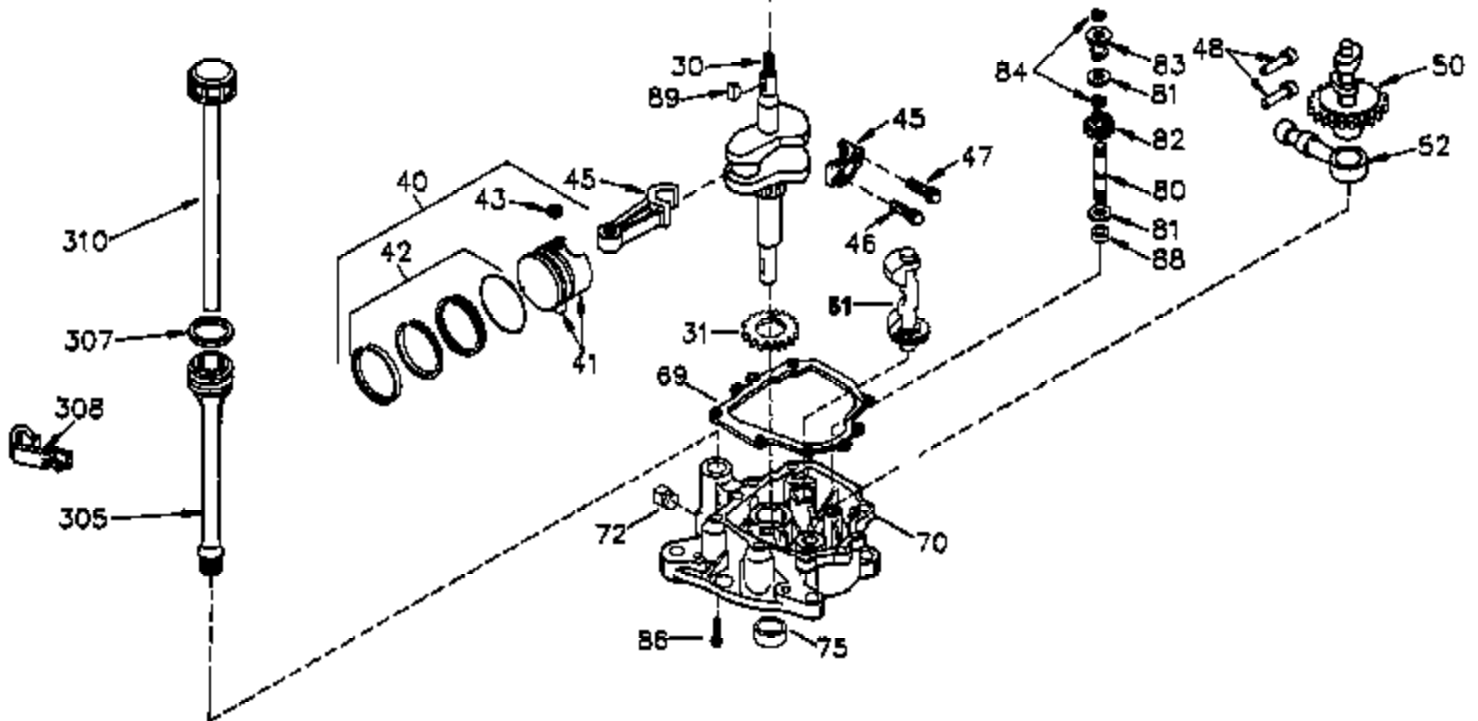

CONTINUED FROM PAGE 2

Ref #	Part Number	Qty	Description
30	35429A	1	Crankshaft
31	35327	1	Counterbalance Gear
40	35776A	1	Piston, Pin & Ring Set (Std.)
40	35777A	1	Piston, Pin & Ring Set (.010" OS)
40	35778A	1	Piston, Pin & Ring Set (.020" OS)
41	35773A	1	Piston & Pin Ass'y. (Std.) (Incl. 43)
41	35774A	1	Piston & Pin Ass'y. (.010" OS) (Incl. 43)
41	35775A	1	Piston & Pin Ass'y. (.020" OS) (Incl. 43)
42	35779	1	Ring Set (Std.)
42	35780	1	Ring Set (.010" OS)
42	35781	1	Ring Set (.020" OS)
43	35772	2	Piston Pin Retaining Ring
45	36895	1	Connecting Rod Ass'y. (Incl. 47)
47	651033	2	Connecting Rod Bolt
48	34034	2	Valve Lifter
50	35381	1	Camshaft (MCR)
51	35315A	1	Counterbalance Weight
52	31356	1	Oil Pump Ass'y.
69	35317	1	* Mounting Flange Gasket
70	35711A	1	Mounting Flange (Incl. 72, 75 & 80)
72	31927	1	Oil Drain Plug
75	35319	1	Oil Seal
80	35783	1	Governor Shaft
81	30590A	2	Washer
82	35378	1	Governor Gear Ass'y. (Incl. 81)
83	30588A	1	Governor Spool
84	29193	2	Retaining Ring
86	650833	7	Screw, 1/4-20 x 1-3/16"
88	31707A	1	Spacer (Incl. 81)
89	32589	1	Flywheel Key
123	33261	1	Intake Pipe Brace
124	651031	3	Screw, 1/4-20 x 9/16"
171	28424	1	Breather Element
178	29752	2	Nut & Lock Washer, 1/4-28
182	30088A	2	Screw, 1/4-28 x 1"
184	33263	1	* Carburetor To Intake Pipe Gasket
185	34926	1	Intake Pipe
223	650378	2	Screw, Torx T-30, 5/16-18 x 1-1/8"
224	27915A	1	Intake Pipe Gasket
234	650825	2	Nut & Lock Washer, 1/4-20
238	650834	2	Screw, 10-32 x 1-17/32"
239	33629	1	* Air Cleaner Gasket
240	35538B	1	Air Cleaner Body (Incl. 239)
245	35403	1	Air Cleaner Filter (Incl. 234)
245A	35404	1	Air Cleaner Filter
250	35961	1	Air Cleaner Cover
251	650886	2	Wing Nut, 1/4-20
292	26460	2	Fuel Line Clamp
305	35574	1	Oil Fill Tube
307	35499	1	"O" Ring
308	35437	1	Fill Tube Clip
310	35576	1	Dipstick
380	640091	1	Carburetor (Incl. 184)
400	36452A	1	* Gasket Set (Incl. items marked PK in notes) Incl. part #'s 26756 (1), 27272A (2), 27896A (2), 27915A (1), 29673 (1), 33263 (1), 33629 (1), 34041A (1), 34327A (1), 34698A (1), 34912 (1), 34923A (1), 35262A (1), 35317 (1), 35865 (1)