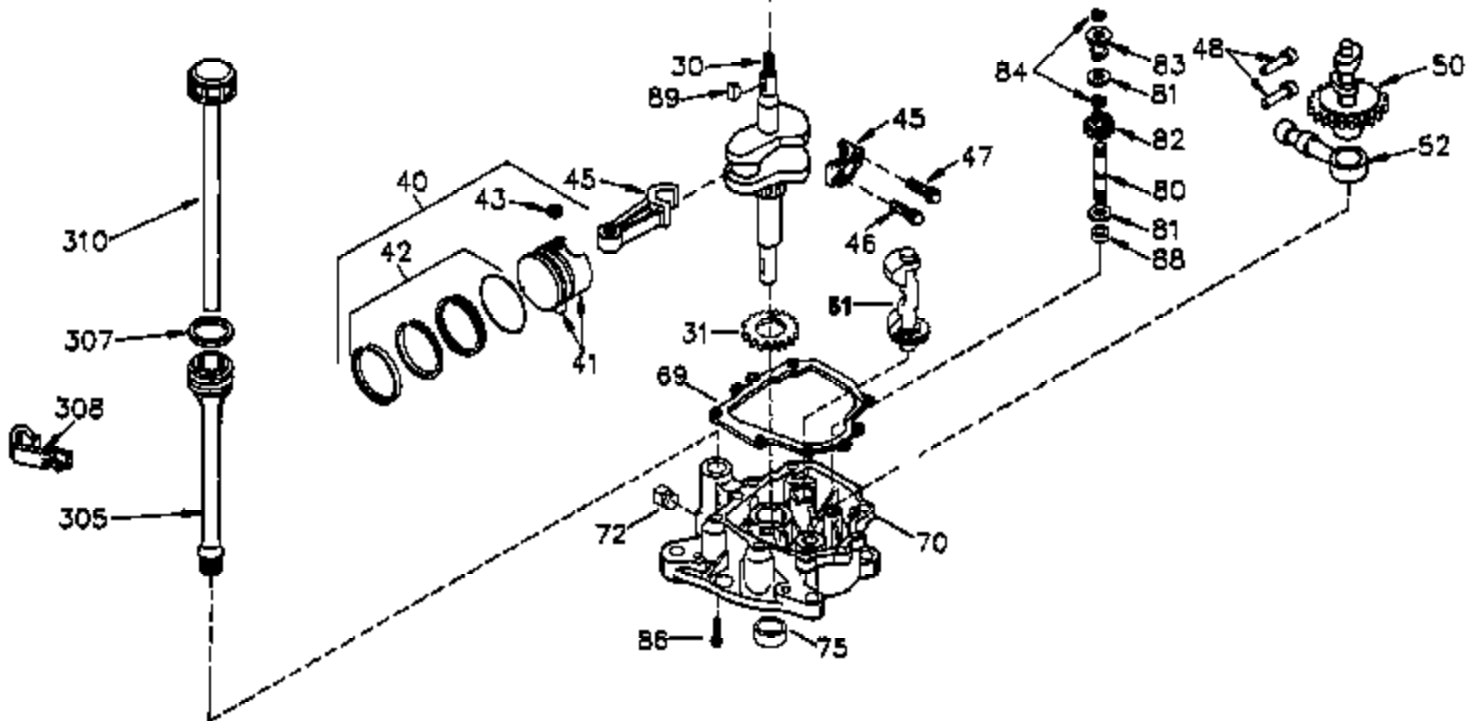

CONTINUED FROM PAGE 2

Ref #	Part Number	Qty	Description
30	35429A	1	Crankshaft
31	35327	1	Counterbalance Gear
40	35776A	1	Piston, Pin & Ring Set (Std.)
40	35777A	1	Piston, Pin & Ring Set (.010" OS)
40	35778A	1	Piston, Pin & Ring Set (.020" OS)
41	35773A	1	Piston & Pin Ass'y. (Std.) (Incl. 43)
41	35774A	1	Piston & Pin Ass'y. (.010" OS) (Incl. 43)
41	35775A	1	Piston & Pin Ass'y. (.020" OS) (Incl. 43)
42	35779	1	Ring Set (Std.)
42	35780	1	Ring Set (.010" OS)
42	35781	1	Ring Set (.020" OS)
43	35772	2	Piston Pin Retaining Ring
45	36895	1	Connecting Rod Ass'y. (Incl. 47)
47	651033	2	Connecting Rod Bolt
48	34034	2	Valve Lifter
50	35381	1	Camshaft (MCR)
51	35315A	1	Counterbalance Weight
52	31356	1	Oil Pump Ass'y.
69	35317	1	* Mounting Flange Gasket
70	35711A	1	Mounting Flange (Incl. 72, 75 & 80)
72	31927	1	Oil Drain Plug
75	35319	1	Oil Seal
80	35783	1	Governor Shaft
81	30590A	2	Washer
82	35378	1	Governor Gear Ass'y. (Incl. 81)
83	30588A	1	Governor Spool
84	29193	2	Retaining Ring
86	650833	7	Screw, 1/4-20 x 1-3/16"
88	31707A	1	Spacer (Incl. 81)
89	32589	1	Flywheel Key
123	33261	1	Intake Pipe Brace
124	651031	3	Screw, 1/4-20 x 9/16"
171	28424	1	Breather Element
178	29752	2	Nut & Lock Washer, 1/4-28
182	30088A	2	Screw, 1/4-28 x 1"
184	33263	1	* Carburetor To Intake Pipe Gasket
185	34926	1	Intake Pipe
223	650378	2	Screw, T-30, 5/16-18 x 1-3/32"
224	27915A	1	* Intake Pipe Gasket
234	650825	2	Nut & Lock Washer, 1/4-20
238	650834	2	Screw, 10-32 x 1-17/32"
239	33629	1	* Air Cleaner Gasket
240	35538B	1	Air Cleaner Body (Incl. 239)
245	35403	1	Air Cleaner Filter (Incl. 234)
245A	35404	1	Air Cleaner Filter
250	35961	1	Air Cleaner Cover
250	35961	1	Air Cleaner Cover
251	650886	2	Wing Nut, 1/4-20
251	650886	2	Wing Nut, 1/4-20
292	26460	1	Fuel Line Clamp
305	35574	1	Oil Fill Tube
307	35499	1	"O" Ring
308	35437	1	Fill Tube Clip
310	35576	1	Dipstick
380	640078A	1	Carburetor (Incl. 184)
400	36452B	1	* Gasket Set (Incl. items marked PK i n notes)
420	730225A	1	SAE 30 4-Cycle Engine Oil (Quart)