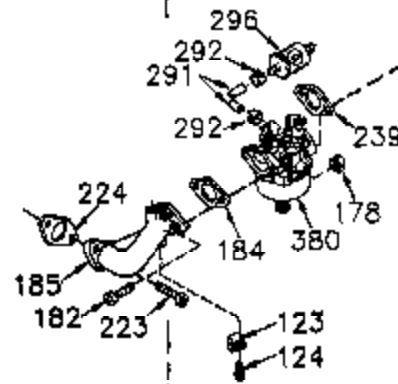

CONTINUED FROM PAGE 2

Ref #	Part Number	Qty	Description
30	35429A	1	Crankshaft
31	35327	1	Counterbalance Gear
40	35776A	1	Piston, Pin & Ring Set (Std.)
40	35777A	1	Piston, Pin & Ring Set (.010" OS)
40	35778A	1	Piston, Pin & Ring Set (.020" OS)
41	35773A	1	Piston & Pin Ass'y. (Std.) (Incl. 43)
41	35774A	1	Piston & Pin Ass'y. (.010" OS) (Incl. 43)
41	35775A	1	Piston & Pin Ass'y. (.020" OS) (Incl. 43)
42	35779	1	Ring Set (Std.)
42	35780	1	Ring Set (.010" OS)
42	35781	1	Ring Set (.020" OS)
43	35772	2	Piston Pin Retaining Ring
45	36895	1	Connecting Rod Ass'y. (Incl. 47)
47	651033	2	Connecting Rod Bolt
48	34034	2	Valve Lifter
50	35381	1	Camshaft (MCR)
51	35315A	1	Counterbalance Weight
52	31356	1	Oil Pump Ass'y.
69	35317	1	* Mounting Flange Gasket
70	35711A	1	Mounting Flange (Incl. 72, 75 & 80)
72	31927	1	Oil Drain Plug
75	35319	1	Oil Seal
80	35783	1	Governor Shaft
81	30590A	2	Washer
82	35378	1	Governor Gear Ass'y. (Incl. 81)
83	30588A	1	Governor Spool
84	29193	2	Retaining Ring
86	650833	7	Screw, 1/4-20 x 1-3/16"
88	31707A	1	Spacer (Incl. 81)
89	32589	1	Flywheel Key
123	33261	1	Intake Pipe Brace
124	651031	3	Screw, 1/4-20 x 9/16"
171	28424	1	Breather Element
178	29752	2	Nut & Lock Washer, 1/4-28
182	30088A	2	Screw, 1/4-28 x 1"
184	33263	1	* Carburetor To Intake Pipe Gasket
185	34926	1	Intake Pipe
223	650378	2	Screw, T-30, 5/16-18 x 1-3/32"
224	27915A	1	* Intake Pipe Gasket
234	650825	2	Nut & Lock Washer, 1/4-20
238	650834	2	Screw, 10-32 x 1-17/32"
239	33629	1	* Air Cleaner Gasket
240	35538B	1	Air Cleaner Body (Incl. 239)
245	35403	1	Air Cleaner Filter (Incl. 234)
245A	35404	1	Air Cleaner Filter
250	35961	1	Air Cleaner Cover
250	35961	1	Air Cleaner Cover
251	650886	2	Wing Nut, 1/4-20
251	650886	2	Wing Nut, 1/4-20
292	26460	1	Fuel Line Clamp
305	35574	1	Oil Fill Tube
307	35499	1	"O" Ring
308	35437	1	Fill Tube Clip
310	35576	1	Dipstick
380	640078A	1	Carburetor (Incl. 184)
400	36452B	1	* Gasket Set (Incl. items marked PK i n notes)
420	730225A	1	SAE 30 4-Cycle Engine Oil (Quart)