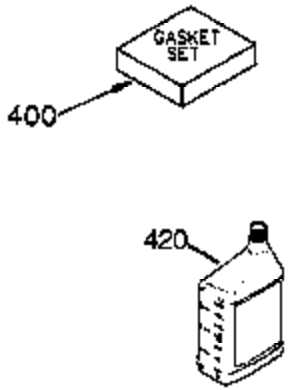

CONTINUED FROM PAGE 2

Ref #	Part Number	Qty	Description
30	35429A	1	Crankshaft
31	35327	1	Counterbalance Gear
40	35776A	1	Piston, Pin & Ring Set (Std.)
40	35777A	1	Piston, Pin & Ring Set (.010" OS)
40	35778A	1	Piston, Pin & Ring Set (.020" OS)
41	35773A	1	Piston & Pin Ass'y. (Std.) (Incl. 43)
41	35774A	1	Piston & Pin Ass'y. (.010" OS) (Incl. 43)
41	35775A	1	Piston & Pin Ass'y. (.020" OS) (Incl. 43)
42	35779	1	Ring Set (Std.)
42	35780	1	Ring Set (.010" OS)
42	35781	1	Ring Set (.020" OS)
43	35772	2	Piston Pin Retaining Ring
45	36895	1	Connecting Rod Ass'y. (Incl. 47)
47	651033	2	Connecting Rod Bolt
48	34034	2	Valve Lifter
50	35381	1	Camshaft (MCR)
51	35315A	1	Counterbalance Weight
52	31356	1	Oil Pump Ass'y.
69	35317	1	* Mounting Flange Gasket
70	35711A	1	Mounting Flange (Incl. 72, 75 & 80)
72	31927	1	Oil Drain Plug
75	35319	1	Oil Seal
80	35783	1	Governor Shaft
81	30590A	2	Washer
82	35378	1	Governor Gear Ass'y. (Incl. 81)
83	30588A	1	Governor Spool
84	29193	2	Retaining Ring
86	650833	7	Screw, 1/4-20 x 1-3/16"
88	31707A	1	Spacer (Incl. 81)
89	32589	1	Flywheel Key
123	33261	1	Intake Pipe Brace
124	651031	3	Screw, 1/4-20 x 9/16"
171	28424	1	Breather Element
178	29752	2	Nut & Lock Washer, 1/4-28
182	30088A	2	Screw, 1/4-28 x 1"
184	33263	1	* Carburetor To Intake Pipe Gasket
185	34926	1	Intake Pipe
223	650378	2	Screw, T-30, 5/16-18 x 1-3/32"
224	27915A	1	* Intake Pipe Gasket
234	650825	2	Nut & Lock Washer, 1/4-20
238	650834	2	Screw, 10-32 x 1-17/32"
239	33629	1	* Air Cleaner Gasket
240	35538B	1	Air Cleaner Body (Incl. 239)
245	35403	1	Air Cleaner Filter (Incl. 234)
245A	35404	1	Air Cleaner Filter
250	35961	1	Air Cleaner Cover
250	35961	1	Air Cleaner Cover
251	650886	2	Wing Nut, 1/4-20
251	650886	2	Wing Nut, 1/4-20
292	26460	1	Fuel Line Clamp
305	35574	1	Oil Fill Tube
307	35499	1	"O" Ring
308	35437	1	Fill Tube Clip
310	35576	1	Dipstick
380	640078A	1	Carburetor (Incl. 184)
400	36452B	1	* Gasket Set (Incl. items marked PK i n notes)
420	730225A	1	SAE 30 4-Cycle Engine Oil (Quart)