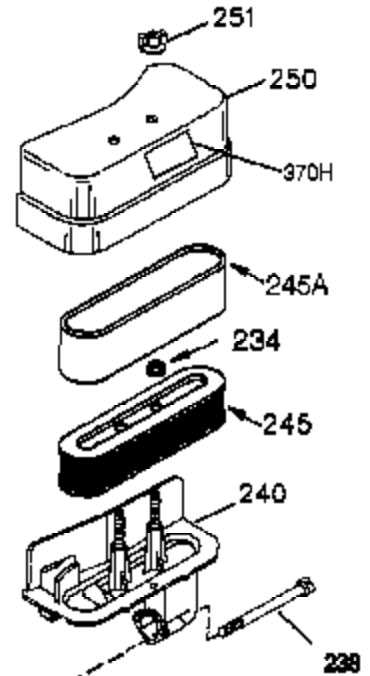

CONTINUED FROM PAGE 2

Ref #	Part Number	Qty	Description
30	35429A	1	Crankshaft
31	35327	1	Counterbalance Gear
40	35776A	1	Piston, Pin & Ring Set (Std.)
40	35777A	1	Piston, Pin & Ring Set (.010" OS)
40	35778A	1	Piston, Pin & Ring Set (.020" OS)
41	35773A	1	Piston & Pin Ass'y. (Std.) (Incl. 43)
41	35774A	1	Piston & Pin Ass'y. (.010" OS) (Incl. 43)
41	35775A	1	Piston & Pin Ass'y. (.020" OS) (Incl. 43)
42	35779	1	Ring Set (Std.)
42	35780	1	Ring Set (.010" OS)
42	35781	1	Ring Set (.020" OS)
43	35772	2	Piston Pin Retaining Ring
45	36895	1	Connecting Rod Ass'y. (Incl. 47)
47	651033	2	Connecting Rod Bolt
48	34034	2	Valve Lifter
50	35381	1	Camshaft (MCR)
51	35315A	1	Counterbalance Weight
52	31356	1	Oil Pump Ass'y.
69	35317	1	* Mounting Flange Gasket
70	35711A	1	Mounting Flange (Incl. 72, 75 & 80)
72	31927	1	Oil Drain Plug
75	35319	1	Oil Seal
80	35783	1	Governor Shaft
81	30590A	2	Washer
82	35378	1	Governor Gear Ass'y. (Incl. 81)
83	30588A	1	Governor Spool
84	29193	2	Retaining Ring
86	650833	7	Screw, 1/4-20 x 1-3/16"
88	31707A	1	Spacer (Incl. 81)
89	32589	1	Flywheel Key
123	33261	1	Intake Pipe Brace
124	651031	3	Screw, 1/4-20 x 9/16"
171	28424	1	Breather Element
178	29752	2	Nut & Lock Washer, 1/4-28
182	30088A	2	Screw, 1/4-28 x 1"
184	33263	1	* Carburetor To Intake Pipe Gasket
185	34926	1	Intake Pipe
223	650378	2	Screw, T-30, 5/16-18 x 1-3/32"
224	27915A	1	* Intake Pipe Gasket
234	650825	2	Nut & Lock Washer, 1/4-20
238	650834	2	Screw, 10-32 x 1-17/32"
239	33629	1	* Air Cleaner Gasket
240	35538B	1	Air Cleaner Body (Incl. 239)
245	35403	1	Air Cleaner Filter (Incl. 234)
245A	35404	1	Air Cleaner Filter
250	35961	1	Air Cleaner Cover
250	35961	1	Air Cleaner Cover
251	650886	2	Wing Nut, 1/4-20
251	650886	2	Wing Nut, 1/4-20
292	26460	1	Fuel Line Clamp
305	35574	1	Oil Fill Tube
307	35499	1	"O" Ring
308	35437	1	Fill Tube Clip
310	35576	1	Dipstick
380	640078A	1	Carburetor (Incl. 184)
400	36452B	1	* Gasket Set (Incl. items marked PK i n notes)
420	730225A	1	SAE 30 4-Cycle Engine Oil (Quart)