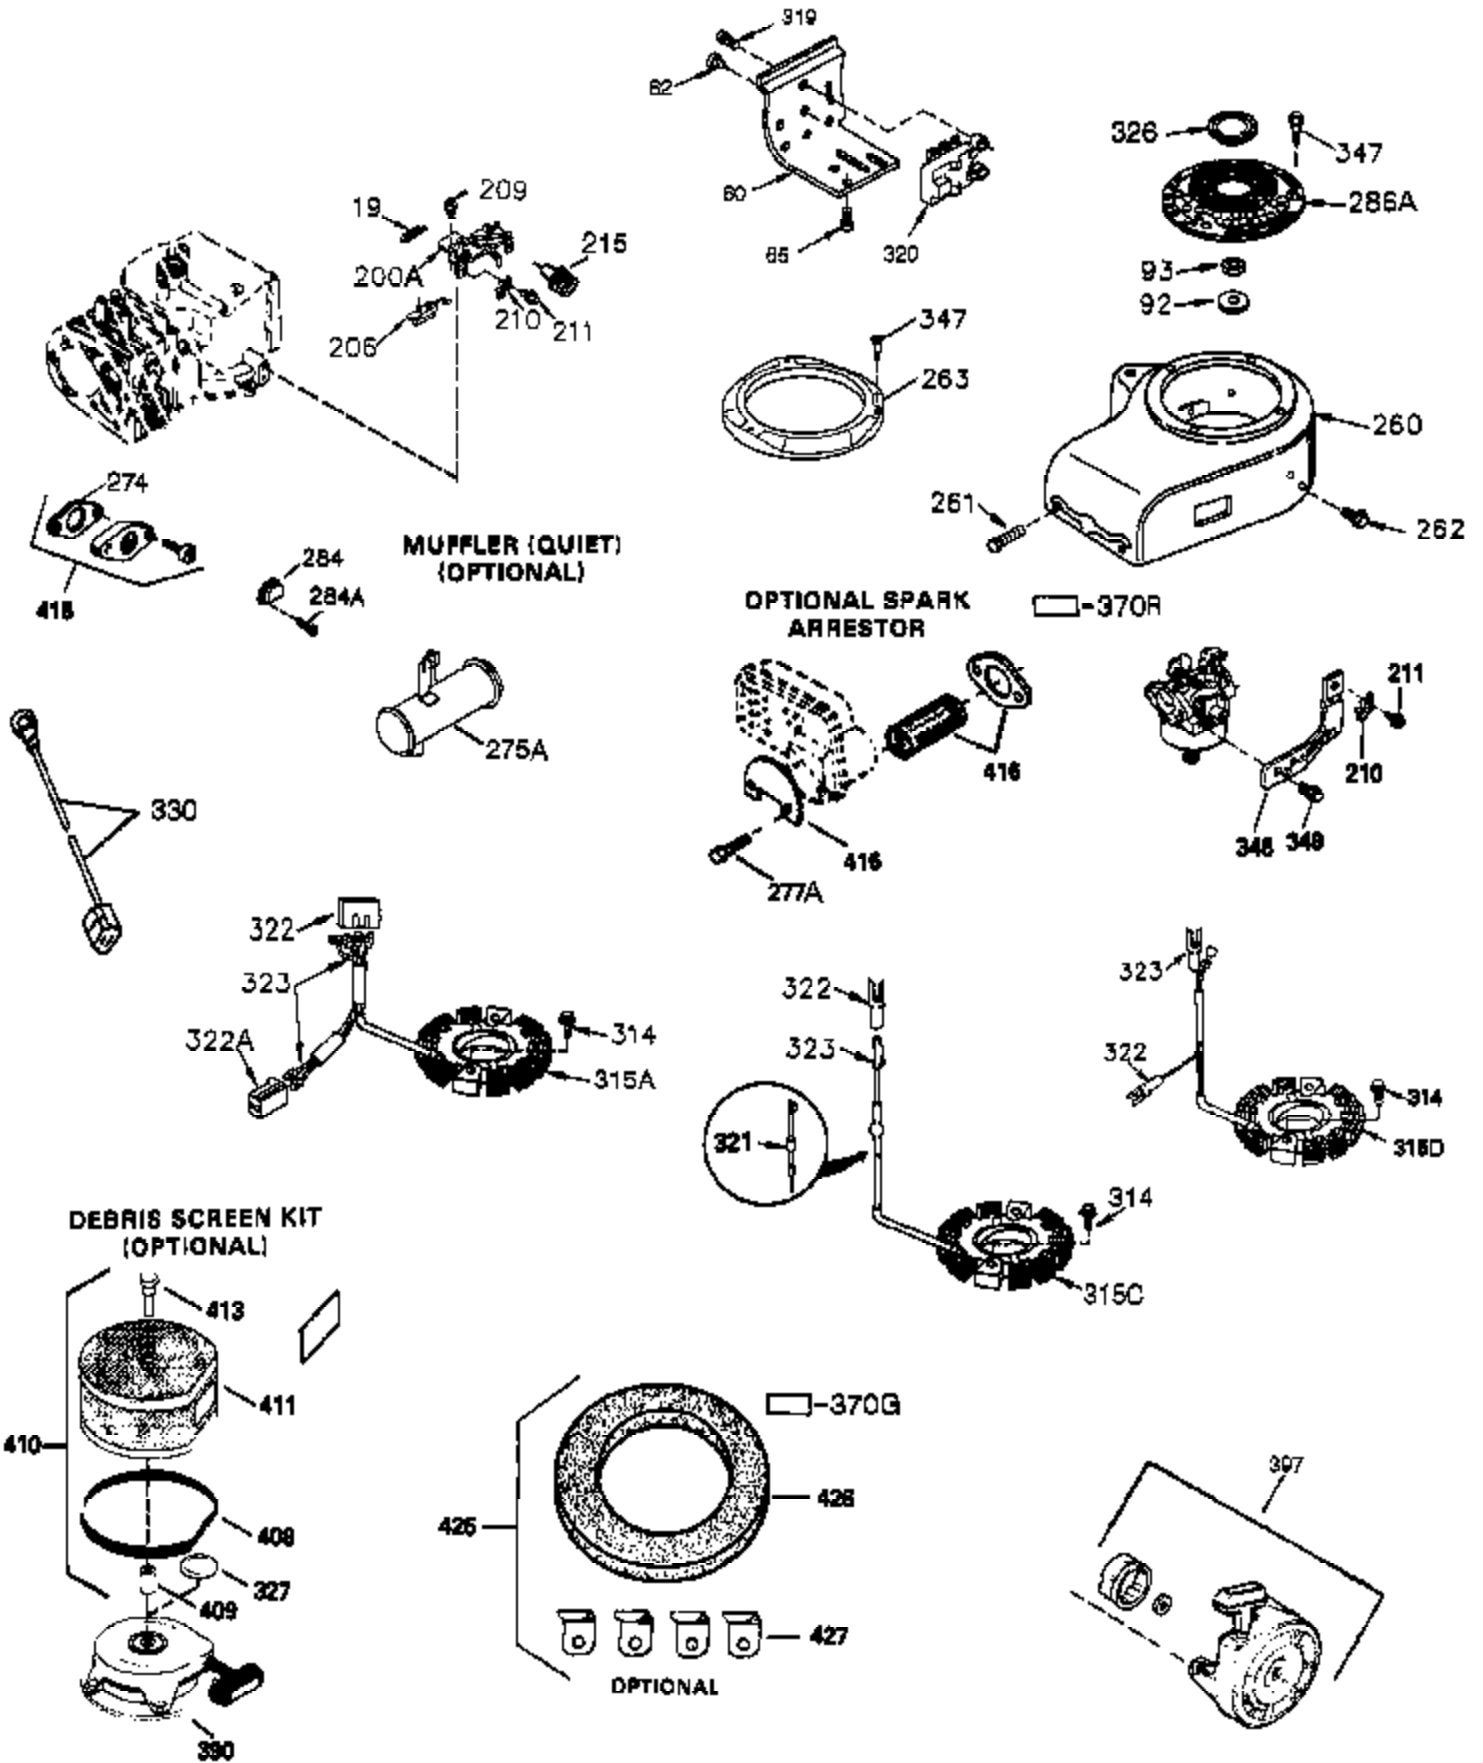

Ref #	Part Number	Qty	Description
60	33273A	1	Blower Housing Extension
62	650760	1	Screw, 8-32 x 3/8"
65	651028	1	Screw, 10-24 x 1/2"
92	650880	1	Lock Washer
93	650881	1	Flywheel Nut
171	28424	1	Breather Element
209	651081	2	Screw, 10-32 x 15/32"
210	27793	2	Conduit Clip
211	28942	2	Screw, 10-32 x 3/8"
260	36266	1	Blower Housing
261	650788	2	Screw, 5/16-18 x 3/4"
262	29747B	2	Screw, Torx T-40, 5/16-24 x 21/32"
263	35963	1	Trim Ring
314	650873	2	Screw, 1/4-20 x 3/4"
321	611161	1	Diode
322	611117	1	Connector Body
323	611118	1	Terminal
326	36210	1	Screen Plug
347	650949	3	Screw, 10-32 x 9/16"
348	35426	1	Choke Bracket
349	650767	2	Screw, 8-32 x 27/64"