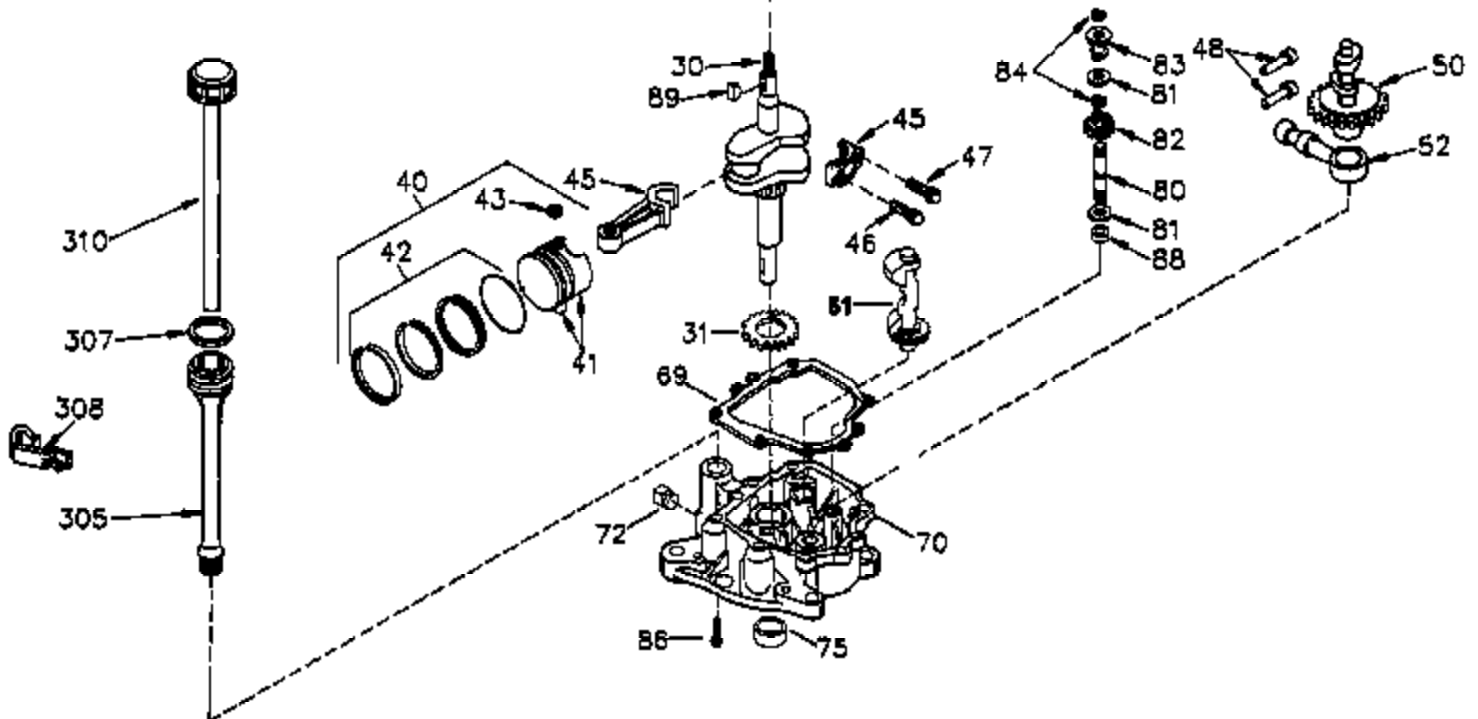

CONTINUED FROM PAGE 2

Ref #	Part Number	Qty	Description
30	35429A	1	Crankshaft
31	35327	1	Counterbalance Gear
40	35776A	1	Piston, Pin & Ring Set (Std.)
40	35777A	1	Piston, Pin & Ring Set (.010" OS)
40	35778A	1	Piston, Pin & Ring Set (.020" OS)
41	35773A	1	Piston & Pin Ass'y. (Std.) (Incl. 43)
41	35774A	1	Piston & Pin Ass'y. (.010" OS) (Incl. 43)
41	35775A	1	Piston & Pin Ass'y. (.020" OS) (Incl. 43)
42	35779	1	Ring Set (Std.)
42	35780	1	Ring Set (.010" OS)
42	35781	1	Ring Set (.020" OS)
43	35772	2	Piston Pin Retaining Ring
45	36895	1	Connecting Rod Ass'y. (Incl. 47)
47	651033	2	Connecting Rod Bolt
48	34034	2	Valve Lifter
50	35381	1	Camshaft (MCR)
51	35315A	1	Counterbalance Weight
52	31356	1	Oil Pump Ass'y.
69	35317	1	* Mounting Flange Gasket
70	35711A	1	Mounting Flange (Incl. 72, 75 & 80)
72	31927	1	Oil Drain Plug
75	35319	1	Oil Seal
80	35783	1	Governor Shaft
81	30590A	2	Washer
82	35378	1	Governor Gear Ass'y. (Incl. 81)
83	30588A	1	Governor Spool
84	29193	2	Retaining Ring
86	650833	7	Screw, 1/4-20 x 1-3/16"
88	31707A	1	Spacer (Incl. 81)
89	32589	1	Flywheel Key
123	33261	1	Intake Pipe Brace
124	651031	3	Screw, 1/4-20 x 9/16"
171	28424	1	Breather Element
178	29752	2	Nut & Lock Washer, 1/4-28
182	30088A	2	Screw, 1/4-28 x 1"
184	33263	1	* Carburetor To Intake Pipe Gasket
185	34926	1	Intake Pipe
223	650378	2	Screw, Torx T-30, 5/16-18 x 1-1/8"
224	27915A	1	* Intake Pipe Gasket
234	650825	2	Nut & Lock Washer, 1/4-20
238	650834	2	Screw, 10-32 x 1-17/32"
239	33629	1	* Air Cleaner Gasket
240	35538B	1	Air Cleaner Body (Incl. 239)
245	35403	1	Air Cleaner Filter (Incl. 234)
245A	35404	1	Air Cleaner Filter
250	35961	1	Air Cleaner Cover
250	35961	1	Air Cleaner Cover
251	650886	2	Wing Nut, 1/4-20
251	650886	2	Wing Nut, 1/4-20
292	26460	1	Fuel Line Clamp
305	35574	1	Oil Fill Tube
307	35499	1	"O" Ring
308	35437	1	Fill Tube Clip
310	35576	1	Dipstick
380	640078	1	Carburetor (Incl. 184)