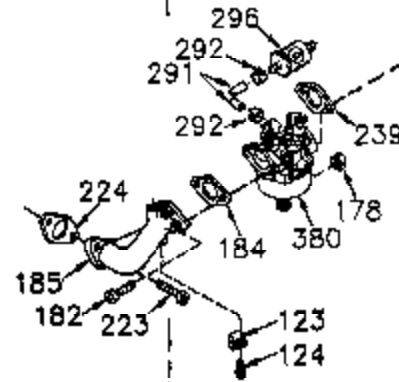

CONTINUED FROM PAGE 2

Ref #	Part Number	Qty	Description
30	35429A	1	Crankshaft
31	35327	1	Counterbalance Gear
40	35776A	1	Piston, Pin & Ring Set (Std.)
40	35777A	1	Piston, Pin & Ring Set (.010" OS)
40	35778A	1	Piston, Pin & Ring Set (.020" OS)
41	35773A	1	Piston & Pin Ass'y. (Std.) (Incl. 43)
41	35774A	1	Piston & Pin Ass'y. (.010" OS) (Incl. 43)
41	35775A	1	Piston & Pin Ass'y. (.020" OS) (Incl. 43)
42	35779	1	Ring Set (Std.)
42	35780	1	Ring Set (.010" OS)
42	35781	1	Ring Set (.020" OS)
43	35772	2	Piston Pin Retaining Ring
45	36895	1	Connecting Rod Ass'y. (Incl. 47)
47	651033	2	Connecting Rod Bolt
48	34034	2	Valve Lifter
50	35381	1	Camshaft (MCR)
51	35315A	1	Counterbalance Weight
52	31356	1	Oil Pump Ass'y.
69	35317	1	* Mounting Flange Gasket
70	35711A	1	Mounting Flange (Incl. 72, 75 & 80)
72	31927	1	Oil Drain Plug
75	35319	1	Oil Seal
80	35783	1	Governor Shaft
81	30590A	2	Washer
82	35378	1	Governor Gear Ass'y. (Incl. 81)
83	30588A	1	Governor Spool
84	29193	2	Retaining Ring
86	650833	7	Screw, 1/4-20 x 1-3/16"
88	31707A	1	Spacer (Incl. 81)
89	32589	1	Flywheel Key
123	33261	1	Intake Pipe Brace
124	651031	3	Screw, 1/4-20 x 9/16"
171	28424	1	Breather Element
178	29752	2	Nut & Lock Washer, 1/4-28
182	30088A	2	Screw, 1/4-28 x 1"
184	33263	1	* Carburetor To Intake Pipe Gasket
185	34926	1	Intake Pipe
223	650378	2	Screw, Torx T-30, 5/16-18 x 1-1/8"
224	27915A	1	* Intake Pipe Gasket
234	650825	2	Nut & Lock Washer, 1/4-20
238	650834	2	Screw, 10-32 x 1-17/32"
239	33629	1	* Air Cleaner Gasket
240	35538B	1	Air Cleaner Body (Incl. 239)
245	35403	1	Air Cleaner Filter (Incl. 234)
245A	35404	1	Air Cleaner Filter
250	35961	1	Air Cleaner Cover
250	35961	1	Air Cleaner Cover
251	650886	2	Wing Nut, 1/4-20
251	650886	2	Wing Nut, 1/4-20
292	26460	1	Fuel Line Clamp
305	35574	1	Oil Fill Tube
307	35499	1	"O" Ring
308	35437	1	Fill Tube Clip
310	35576	1	Dipstick
380	640078	1	Carburetor (Incl. 184)