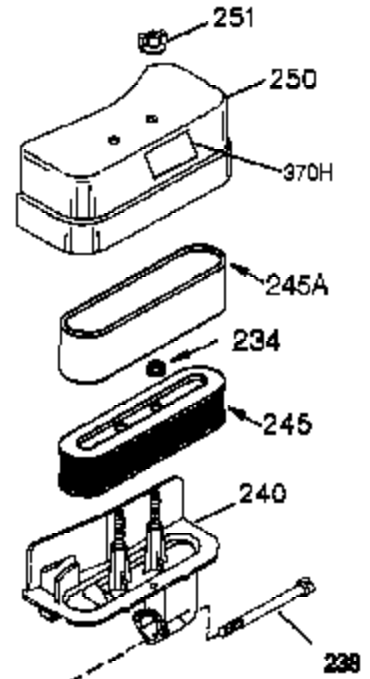

CONTINUED FROM PAGE 2

Ref #	Part Number	Qty	Description
30	35429A	1	Crankshaft
31	35327	1	Counterbalance Gear
40	35776	1	Piston, Pin & Ring Set (Std.)
40	35777	1	Piston, Pin & Ring Set (.010" OS)
40	35778	1	Piston, Pin & Ring Set (.020" OS)
41	35773	1	Piston & Pin Ass'y. (Std.) (Incl. 43)
41	35774	1	Piston & Pin Ass'y. (.010" OS) (Incl. 43)
41	35775	1	Piston & Pin Ass'y. (.020" OS) (Incl. 43)
42	35779	1	Ring Set (Std.)
42	35780	1	Ring Set (.010" OS)
42	35781	1	Ring Set (.020" OS)
43	35772	2	Piston Pin Retaining Ring
45	36895	1	Connecting Rod Ass'y. (Incl. 47)
47	651033	2	Connecting Rod Bolt
48	34034	2	Valve Lifter
50	35381	1	Camshaft (MCR)
51	35315A	1	Counterbalance Weight
52	31356	1	Oil Pump Ass'y.
69	35317	1	* Mounting Flange Gasket
70	35711A	1	Mounting Flange (Incl. 72, 75 & 80)
72	31927	1	Oil Drain Plug
75	35319	1	Oil Seal
80	35783	1	Governor Shaft
81	30590A	2	Washer
82	35378	1	Governor Gear Ass'y. (Incl. 81)
83	30588A	1	Governor Spool
84	29193	2	Retaining Ring
86	650833	7	Screw, 1/4-20 x 1-3/16"
88	31707A	1	Spacer (Incl. 81)
89	32589	1	Flywheel Key
123	33261	1	Intake Pipe Brace
124	651031	3	Screw, 1/4-20 x 9/16"
171	28424	1	Breather Element
178	29752	2	Nut & Lock Washer, 1/4-28
182	30088A	2	Screw, 1/4-28 x 1"
184	33263	1	* Carburetor To Intake Pipe Gasket
185	34926	1	Intake Pipe
223	650378	2	Screw, Torx T-30, 5/16-18 x 1-1/8"
224	27915A	1	* Intake Pipe Gasket
234	650825	2	Nut & Lock Washer, 1/4-20
238	650834	2	Screw, 10-32 x 1-17/32"
239	33629	1	* Air Cleaner Gasket
240	35538B	1	Air Cleaner Body (Incl. 239)
245	35403	1	Air Cleaner Filter (Incl. 234)
245A	35404	1	Air Cleaner Filter
250	35961	1	Air Cleaner Cover
251	650886	2	Wing Nut, 1/4-20
292	26460	2	Fuel Line Clamp
305	35574	1	Oil Fill Tube
307	35499	1	"O" Ring
308	35437	1	Fill Tube Clip
310	35576	1	Dipstick
380	632691	1	Carburetor (Incl. 184)
400	36452A	1	* Gasket Set (Incl. items marked PK in notes) Incl. part #'s 26756 (1), 27272A (2), 27896A (2), 27915A (1), 29673 (1), 33263 (1), 33629 (1), 34041A (1), 34327A (1), 34698A (1), 34912 (1), 34923A (1), 35262A (1), 35317 (1), 35865 (1)