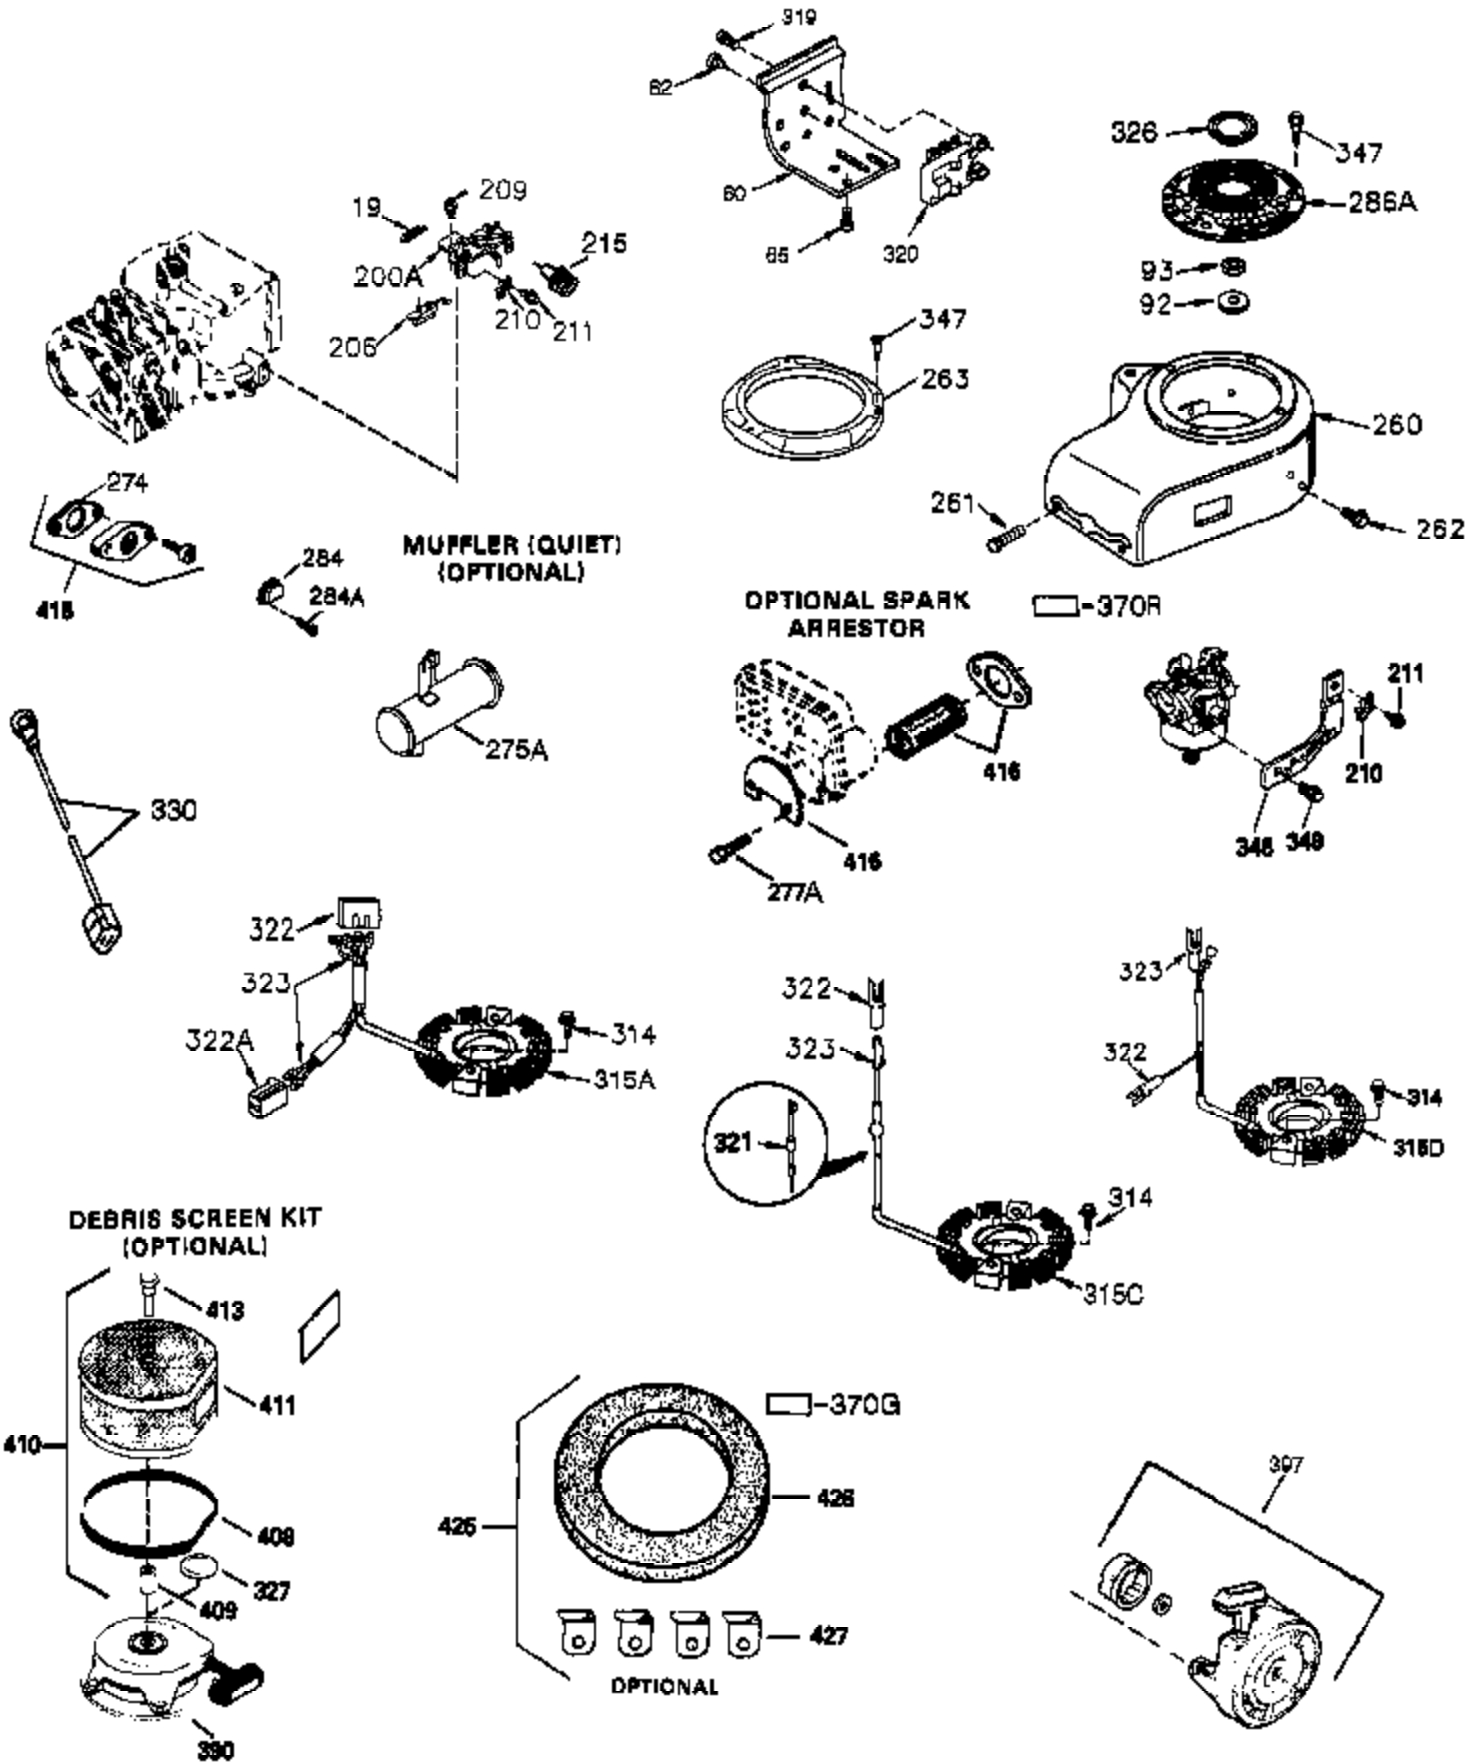

Ref #	Part Number	Qty	Description
19	36495	1	Extension Spring
60	33273A	1	Blower Housing Extension
62	650760	1	Screw, 8-32 x 3/8"
64	650990	1	Screw, Torx T-30, 1/4-20 x 15/32"
92	650880	1	Lock Washer
93	650881	1	Flywheel Nut
171	28424	1	Breather Element
209	650902	2	Screw, 10-32 x 7/16"
210	27793	1	Conduit Clip
211	28942	1	Screw, 10-32 x 3/8"
260	33635C	1	Blower Housing
261	650788	2	Screw, 5/16-18 x 3/4"
262	29747B	2	Screw, Torx T-40, 5/16-24 x 21/32"
314	650873	2	Screw, 1/4-20 x 3/4"
319	650735	2	Screw, 10-24 x 3/8"
320	611098A	1	Regulator (7 Amp)
322A	610824	1	Connector Body
322	610921	1	Connector Body
323	610922	1	Terminal
327	35392	1	Starter Plug
390	590746	1	Rewind Starter