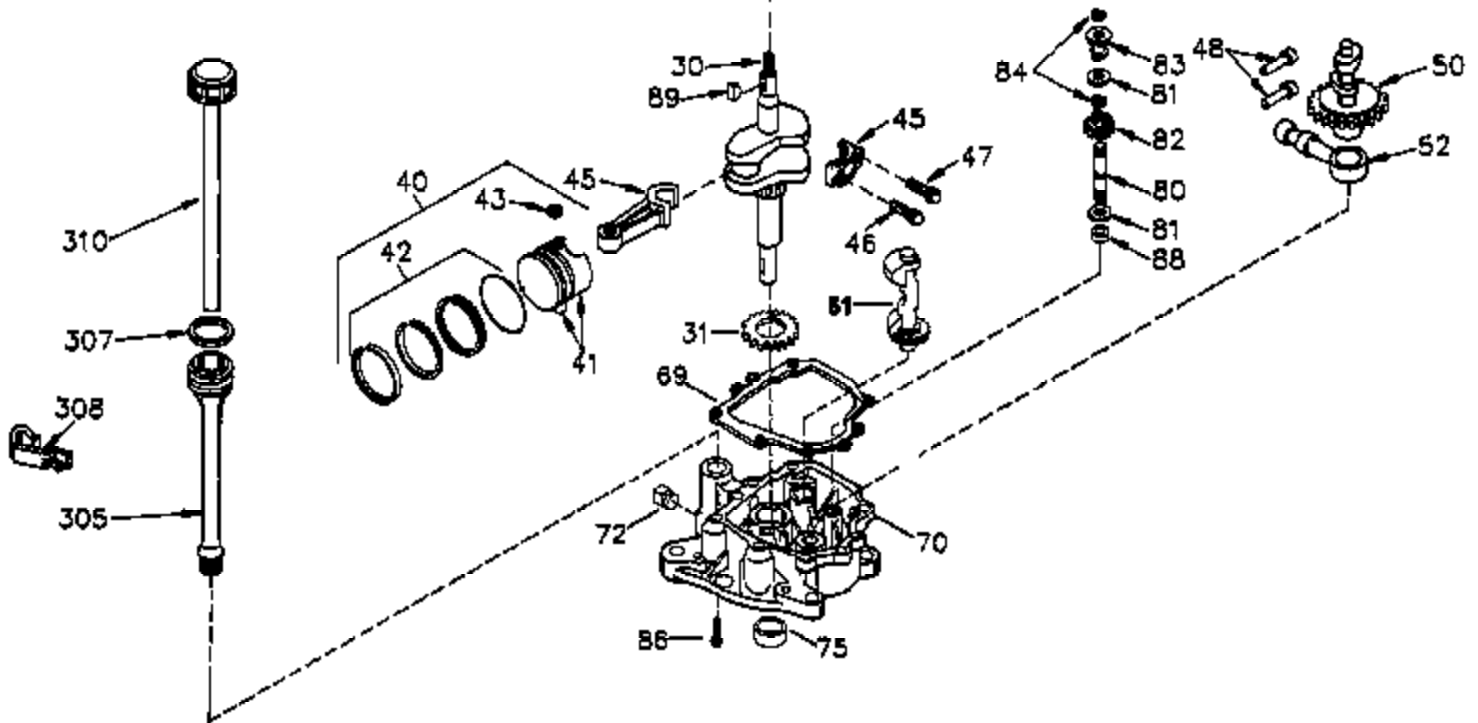

CONTINUED FROM PAGE 2

Ref #	Part Number	Qty	Description
30	35422A	1	Crankshaft
31	35327	1	Counterbalance Gear
40	35776A	1	Piston, Pin & Ring Set (Std.)
40	35777A	1	Piston, Pin & Ring Set (.010" OS)
40	35778A	1	Piston, Pin & Ring Set (.020" OS)
41	35773A	1	Piston & Pin Ass'y. (Std.) (Incl. 43)
41	35774A	1	Piston & Pin Ass'y. (.010" OS) (Incl. 43)
41	35775A	1	Piston & Pin Ass'y. (.020" OS) (Incl. 43)
42	35779	1	Ring Set (Std.)
42	35780	1	Ring Set (.010" OS)
42	35781	1	Ring Set (.020" OS)
43	35772	2	Piston Pin Retaining Ring
45	36895	1	Connecting Rod Ass'y. (Incl. 47)
47	651033	2	Connecting Rod Bolt
48	34034	2	Valve Lifter
50	35381	1	Camshaft (MCR)
51	35315A	1	Counterbalance Weight
52	31356	1	Oil Pump Ass'y.
64	650990	1	Screw, Torx T-30, 1/4-20 x 15/32"
69	35317	1	* Mounting Flange Gasket
70	35711A	1	Mounting Flange (Incl. 72, 75 & 80)
72	31927	1	Oil Drain Plug
75	35319	1	Oil Seal
80	35783	1	Governor Shaft
81	30590A	2	Washer
82	35378	1	Governor Gear Ass'y. (Incl. 81)
83	30588A	1	Governor Spool
84	29193	2	Retaining Ring
86	650833	7	Screw, 1/4-20 x 1-3/16"
88	31707A	1	Spacer (Incl. 81)
89	32589	1	Flywheel Key
123	33261	1	Intake Pipe Brace
124	651031	3	Screw, 1/4-20 x 9/16"
171	28424	1	Breather Element
178	29752	2	Nut & Lock Washer, 1/4-28
182	30088A	2	Screw, 1/4-28 x 1"
184	33263	1	* Carburetor To Intake Pipe Gasket
185	34926	1	Intake Pipe
223	650378	2	Screw, Torx T-30, 5/16-18 x 1-1/8"
224	27915A	1	Intake Pipe Gasket
234	650825	2	Nut & Lock Washer, 1/4-20
238	650834	2	Screw, 10-32 x 1-17/32"
239	33629	1	* Air Cleaner Gasket
240	35538B	1	Air Cleaner Body (Incl. 239)
245	35403	1	Air Cleaner Filter (Incl. 234)
245A	35404	1	Air Cleaner Filter
250	35961	1	Air Cleaner Cover
251	650886	2	Wing Nut, 1/4-20
292	36460	2	Fuel Line Clamp
305	35574	1	Oil Fill Tube
307	35499	1	"O" Ring
308	35437	1	Fill Tube Clip
310	35576	1	Dipstick
380	640091A	1	Carburetor (Incl. 184)