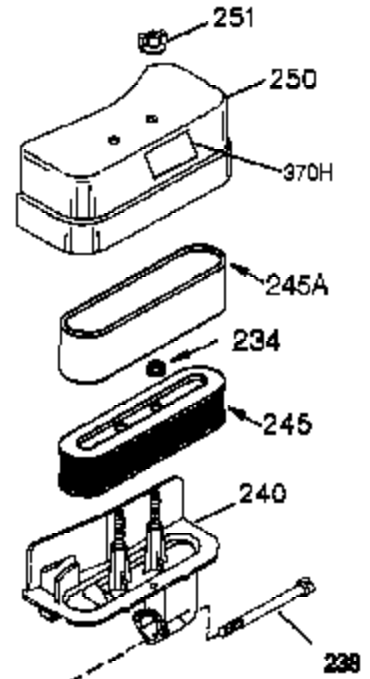

CONTINUED FROM PAGE 2

Ref #	Part Number	Qty	Description
30	35422A	1	Crankshaft
31	35327	1	Counterbalance Gear
40	35776A	1	Piston, Pin & Ring Set (Std.)
40	35777A	1	Piston, Pin & Ring Set (.010" OS)
40	35778A	1	Piston, Pin & Ring Set (.020" OS)
41	35773A	1	Piston & Pin Ass'y. (Std.) (Incl. 43)
41	35774A	1	Piston & Pin Ass'y. (.010" OS) (Incl. 43)
41	35775A	1	Piston & Pin Ass'y. (.020" OS) (Incl. 43)
42	35779	1	Ring Set (Std.)
42	35780	1	Ring Set (.010" OS)
42	35781	1	Ring Set (.020" OS)
43	35772	2	Piston Pin Retaining Ring
45	36895	1	Connecting Rod Ass'y. (Incl. 47)
47	651033	2	Connecting Rod Bolt
48	34034	2	Valve Lifter
50	35381	1	Camshaft (MCR)
51	35315A	1	Counterbalance Weight
52	31356	1	Oil Pump Ass'y.
64	650990	1	Screw, Torx T-30, 1/4-20 x 15/32"
69	35317	1	* Mounting Flange Gasket
70	35711A	1	Mounting Flange (Incl. 72, 75 & 80)
72	31927	1	Oil Drain Plug
75	35319	1	Oil Seal
80	35783	1	Governor Shaft
81	30590A	2	Washer
82	35378	1	Governor Gear Ass'y. (Incl. 81)
83	30588A	1	Governor Spool
84	29193	2	Retaining Ring
86	650833	7	Screw, 1/4-20 x 1-3/16"
88	31707A	1	Spacer (Incl. 81)
89	32589	1	Flywheel Key
123	33261	1	Intake Pipe Brace
124	651031	3	Screw, 1/4-20 x 9/16"
171	28424	1	Breather Element
178	29752	2	Nut & Lock Washer, 1/4-28
182	30088A	2	Screw, 1/4-28 x 1"
184	33263	1	* Carburetor To Intake Pipe Gasket
185	34926	1	Intake Pipe
223	650378	2	Screw, Torx T-30, 5/16-18 x 1-1/8"
224	27915A	1	Intake Pipe Gasket
234	650825	2	Nut & Lock Washer, 1/4-20
238	650834	2	Screw, 10-32 x 1-17/32"
239	33629	1	* Air Cleaner Gasket
240	35538B	1	Air Cleaner Body (Incl. 239)
245	35403	1	Air Cleaner Filter (Incl. 234)
245A	35404	1	Air Cleaner Filter
250	35961	1	Air Cleaner Cover
251	650886	2	Wing Nut, 1/4-20
292	36460	2	Fuel Line Clamp
305	35574	1	Oil Fill Tube
307	35499	1	"O" Ring
308	35437	1	Fill Tube Clip
310	35576	1	Dipstick
380	640091A	1	Carburetor (Incl. 184)