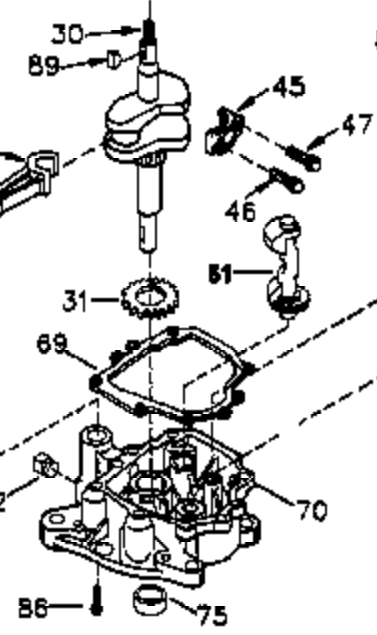

CONTINUED FROM PAGE 2

Engine Parts List #2

Ref #	Part Number	Qty	Description
30	35422A	1	Crankshaft
31	35327	1	Counterbalance Gear
40	35776	1	Piston, Pin & Ring Set (Std.)
40	35777	1	Piston, Pin & Ring Set (.010" OS)
40	35778	1	Piston, Pin & Ring Set (.020" OS)
41	35773	1	Piston & Pin Ass'y. (Std.) (Incl. 43)
41	35774	1	Piston & Pin Ass'y. (.010" OS) (Incl. 43)
41	35775	1	Piston & Pin Ass'y. (.020" OS) (Incl. 43)
42	35779	1	Ring Set (Std.)
42	35780	1	Ring Set (.010" OS)
42	35781	1	Ring Set (.020" OS)
43	35772	2	Piston Pin Retaining Ring
45	36895	1	Connecting Rod Ass'y. (Incl. 47)
47	651033	2	Connecting Rod Bolt
48	34034	2	Valve Lifter
50	35381	1	Camshaft (MCR)
51	35315A	1	Counterbalance Weight
52	31356	1	Oil Pump Ass'y.
64	650990	1	Screw, Torx T-30, 1/4-20 x 15/32"
69	35317	1	* Mounting Flange Gasket
70	35711A	1	Mounting Flange (Incl. 72, 75 & 80)
72	31927	1	Oil Drain Plug
75	35319	1	Oil Seal
80	35783	1	Governor Shaft
81	30590A	2	Washer
82	35378	1	Governor Gear Ass'y. (Incl. 81)
83	30588A	1	Governor Spool
84	29193	2	Retaining Ring
86	650833	7	Screw, 1/4-20 x 1-3/16"
88	31707A	1	Spacer (Incl. 81)
89	32589	1	Flywheel Key
123	33261	1	Intake Pipe Brace
124	651031	3	Screw, 1/4-20 x 9/16"
171	28424	1	Breather Element
178	29752	2	Nut & Lock Washer, 1/4-28
182	30088A	2	Screw, 1/4-28 x 1"
184	33263	1	* Carburetor To Intake Pipe Gasket
185	34926	1	Intake Pipe
223	650378	2	Screw, Torx T-30, 5/16-18 x 1-1/8"
224	27915A	1	* Intake Pipe Gasket
234	650825	2	Nut & Lock Washer, 1/4-20
238	650834	2	Screw, 10-32 x 1-17/32"
239	33629	1	* Air Cleaner Gasket
240	35538B	1	Air Cleaner Body (Incl. 239)
245	35403	1	Air Cleaner Filter (Incl. 234)
245A	35404	1	Air Cleaner Filter
250	35961	1	Air Cleaner Cover
251	650886	2	Wing Nut, 1/4-20
292	26460	2	Fuel Line Clamp
305	35574	1	Oil Fill Tube
307	35499	1	"O" Ring
308	35437	1	Fill Tube Clip
310	35576	1	Dipstick
380	632691	1	Carburetor (Incl. 184)