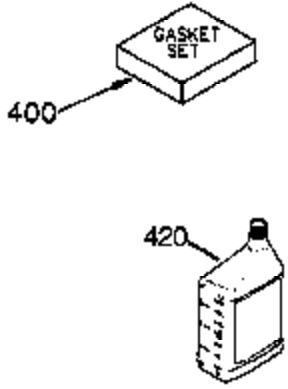

CONTINUED FROM PAGE 2

Engine Parts List #2

Ref #	Part Number	Qty	Description
30	35422A	1	Crankshaft
31	35327	1	Counterbalance Gear
40	35776	1	Piston, Pin & Ring Set (Std.)
40	35777	1	Piston, Pin & Ring Set (.010" OS)
40	35778	1	Piston, Pin & Ring Set (.020" OS)
41	35773	1	Piston & Pin Ass'y. (Std.) (Incl. 43)
41	35774	1	Piston & Pin Ass'y. (.010" OS) (Incl. 43)
41	35775	1	Piston & Pin Ass'y. (.020" OS) (Incl. 43)
42	35779	1	Ring Set (Std.)
42	35780	1	Ring Set (.010" OS)
42	35781	1	Ring Set (.020" OS)
43	35772	2	Piston Pin Retaining Ring
45	36895	1	Connecting Rod Ass'y. (Incl. 47)
47	651033	2	Connecting Rod Bolt
48	34034	2	Valve Lifter
50	35381	1	Camshaft (MCR)
51	35315A	1	Counterbalance Weight
52	31356	1	Oil Pump Ass'y.
64	650990	1	Screw, Torx T-30, 1/4-20 x 15/32"
69	35317	1	* Mounting Flange Gasket
70	35711A	1	Mounting Flange (Incl. 72, 75 & 80)
72	31927	1	Oil Drain Plug
75	35319	1	Oil Seal
80	35783	1	Governor Shaft
81	30590A	2	Washer
82	35378	1	Governor Gear Ass'y. (Incl. 81)
83	30588A	1	Governor Spool
84	29193	2	Retaining Ring
86	650833	7	Screw, 1/4-20 x 1-3/16"
88	31707A	1	Spacer (Incl. 81)
89	32589	1	Flywheel Key
123	33261	1	Intake Pipe Brace
124	651031	3	Screw, 1/4-20 x 9/16"
171	28424	1	Breather Element
178	29752	2	Nut & Lock Washer, 1/4-28
182	30088A	2	Screw, 1/4-28 x 1"
184	33263	1	* Carburetor To Intake Pipe Gasket
185	34926	1	Intake Pipe
223	650378	2	Screw, Torx T-30, 5/16-18 x 1-1/8"
224	27915A	1	* Intake Pipe Gasket
234	650825	2	Nut & Lock Washer, 1/4-20
238	650834	2	Screw, 10-32 x 1-17/32"
239	33629	1	* Air Cleaner Gasket
240	35538B	1	Air Cleaner Body (Incl. 239)
245	35403	1	Air Cleaner Filter (Incl. 234)
245A	35404	1	Air Cleaner Filter
250	35961	1	Air Cleaner Cover
251	650886	2	Wing Nut, 1/4-20
292	26460	2	Fuel Line Clamp
305	35574	1	Oil Fill Tube
307	35499	1	"O" Ring
308	35437	1	Fill Tube Clip
310	35576	1	Dipstick
380	632691	1	Carburetor (Incl. 184)