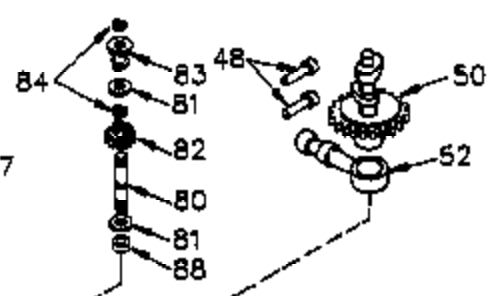

## Engine Parts List #2

Ref #	Part Number	Qty	Description
30	35422A	1	Crankshaft
31	35327	1	Counterbalance Gear
40	35776	1	Piston, Pin & Ring Set (Std.)
40	35777	1	Piston, Pin & Ring Set (.010" OS)
40	35778	1	Piston, Pin & Ring Set (.020" OS)
41	35773	1	Piston & Pin Ass'y. (Std.) (Incl. 43)
41	35774	1	Piston & Pin Ass'y. (.010" OS) (Incl. 43)
41	35775	1	Piston & Pin Ass'y. (.020" OS) (Incl. 43)
42	35779	1	Ring Set (Std.)
42	35780	1	Ring Set (.010" OS)
42	35781	1	Ring Set (.020" OS)
43	35772	2	Piston Pin Retaining Ring
45	36895	1	Connecting Rod Ass'y. (Incl. 47)
47	651033	2	Connecting Rod Bolt
48	34034	2	Valve Lifter
50	35381	1	Camshaft (MCR)
51	35315A	1	Counterbalance Weight
52	31356	1	Oil Pump Ass'y.
64	650990	1	Screw, Torx T-30, 1/4-20 x 15/32"
69	35317	1	* Mounting Flange Gasket
70	35711A	1	Mounting Flange (Incl. 72, 75 & 80)
72	31927	1	Oil Drain Plug
75	35319	1	Oil Seal
80	35783	1	Governor Shaft
81	30590A	2	Washer
82	35378	1	Governor Gear Ass'y. (Incl. 81)
83	30588A	1	Governor Spool
84	29193	2	Retaining Ring
86	650833	7	Screw, 1/4-20 x 1-3/16"
88	31707A	1	Spacer (Incl. 81)
89	32589	1	Flywheel Key
123	33261	1	Intake Pipe Brace
124	651031	3	Screw, 1/4-20 x 9/16"
171	28424	1	Breather Element
178	29752	2	Nut & Lock Washer, 1/4-28
182	30088A	2	Screw, 1/4-28 x 1"
184	33263	1	* Carburetor To Intake Pipe Gasket
185	34926	1	Intake Pipe
223	650378	2	Screw, Torx T-30, 5/16-18 x 1-1/8"
224	27915A	1	* Intake Pipe Gasket
234	650825	2	Nut & Lock Washer, 1/4-20
238	650834	2	Screw, 10-32 x 1-17/32"
239	33629	1	* Air Cleaner Gasket
240	35538B	1	Air Cleaner Body (Incl. 239)
245	35403	1	Air Cleaner Filter (Incl. 234)
245A	35404	1	Air Cleaner Filter
250	35961	1	Air Cleaner Cover
251	650886	2	Wing Nut, 1/4-20
292	26460	2	Fuel Line Clamp
305	35574	1	Oil Fill Tube
307	35499	1	"O" Ring
308	35437	1	Fill Tube Clip
310	35576	1	Dipstick
380	632691	1	Carburetor (Incl. 184)