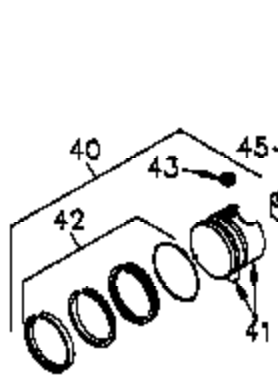

CONTINUED FROM PAGE 2

Engine Parts List #2

Ref #	Part Number	Qty	Description
30	35422A	1	Crankshaft
31	35327	1	Counterbalance Gear
40	35776	1	Piston, Pin & Ring Set (Std.)
40	35777	1	Piston, Pin & Ring Set (.010" OS)
40	35778	1	Piston, Pin & Ring Set (.020" OS)
41	35773	1	Piston & Pin Ass'y. (Std.) (Incl. 43)
41	35774	1	Piston & Pin Ass'y. (.010" OS) (Incl. 43)
41	35775	1	Piston & Pin Ass'y. (.020" OS) (Incl. 43)
42	35779	1	Ring Set (Std.)
42	35780	1	Ring Set (.010" OS)
42	35781	1	Ring Set (.020" OS)
43	35772	2	Piston Pin Retaining Ring
45	36895	1	Connecting Rod Ass'y. (Incl. 47)
47	651033	2	Connecting Rod Bolt
48	34034	2	Valve Lifter
50	35381	1	Camshaft (MCR)
51	35315A	1	Counterbalance Weight
52	31356	1	Oil Pump Ass'y.
64	650990	1	Screw, Torx T-30, 1/4-20 x 15/32"
69	35317	1	* Mounting Flange Gasket
70	35711A	1	Mounting Flange (Incl. 72, 75 & 80)
72	31927	1	Oil Drain Plug
75	35319	1	Oil Seal
80	35783	1	Governor Shaft
81	30590A	2	Washer
82	35378	1	Governor Gear Ass'y. (Incl. 81)
83	30588A	1	Governor Spool
84	29193	2	Retaining Ring
86	650833	7	Screw, 1/4-20 x 1-3/16"
88	31707A	1	Spacer (Incl. 81)
89	32589	1	Flywheel Key
123	33261	1	Intake Pipe Brace
124	651031	3	Screw, 1/4-20 x 9/16"
171	28424	1	Breather Element
178	29752	2	Nut & Lock Washer, 1/4-28
182	30088A	2	Screw, 1/4-28 x 1"
184	33263	1	* Carburetor To Intake Pipe Gasket
185	34926	1	Intake Pipe
223	650378	2	Screw, Torx T-30, 5/16-18 x 1-1/8"
224	27915A	1	* Intake Pipe Gasket
234	650825	2	Nut & Lock Washer, 1/4-20
238	650834	2	Screw, 10-32 x 1-17/32"
239	33629	1	* Air Cleaner Gasket
240	35538B	1	Air Cleaner Body (Incl. 239)
245	35403	1	Air Cleaner Filter (Incl. 234)
245A	35404	1	Air Cleaner Filter
250	35961	1	Air Cleaner Cover
251	650886	2	Wing Nut, 1/4-20
292	26460	2	Fuel Line Clamp
305	35574	1	Oil Fill Tube
307	35499	1	"O" Ring
308	35437	1	Fill Tube Clip
310	35576	1	Dipstick
380	632691	1	Carburetor (Incl. 184)