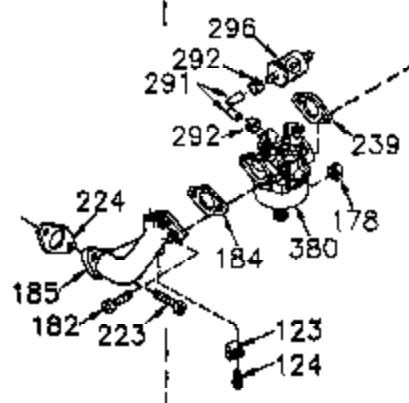

CONTINUED FROM PAGE 2

Engine Parts List #2

Ref #	Part Number	Qty	Description
30	35422A	1	Crankshaft
31	35327	1	Counterbalance Gear
40	35776	1	Piston, Pin & Ring Set (Std.)
40	35777	1	Piston, Pin & Ring Set (.010" OS)
40	35778	1	Piston, Pin & Ring Set (.020" OS)
41	35773	1	Piston & Pin Ass'y. (Std.) (Incl. 43)
41	35774	1	Piston & Pin Ass'y. (.010" OS) (Incl. 43)
41	35775	1	Piston & Pin Ass'y. (.020" OS) (Incl. 43)
42	35779	1	Ring Set (Std.)
42	35780	1	Ring Set (.010" OS)
42	35781	1	Ring Set (.020" OS)
43	35772	2	Piston Pin Retaining Ring
45	36895	1	Connecting Rod Ass'y. (Incl. 47)
47	651033	2	Connecting Rod Bolt
48	34034	2	Valve Lifter
50	35381	1	Camshaft (MCR)
51	35315A	1	Counterbalance Weight
52	31356	1	Oil Pump Ass'y.
64	650990	1	Screw, Torx T-30, 1/4-20 x 15/32"
69	35317	1	* Mounting Flange Gasket
70	35711A	1	Mounting Flange (Incl. 72, 75 & 80)
72	31927	1	Oil Drain Plug
75	35319	1	Oil Seal
80	35783	1	Governor Shaft
81	30590A	2	Washer
82	35378	1	Governor Gear Ass'y. (Incl. 81)
83	30588A	1	Governor Spool
84	29193	2	Retaining Ring
86	650833	7	Screw, 1/4-20 x 1-3/16"
88	31707A	1	Spacer (Incl. 81)
89	32589	1	Flywheel Key
123	33261	1	Intake Pipe Brace
124	651031	3	Screw, 1/4-20 x 9/16"
171	28424	1	Breather Element
178	29752	2	Nut & Lock Washer, 1/4-28
182	30088A	2	Screw, 1/4-28 x 1"
184	33263	1	* Carburetor To Intake Pipe Gasket
185	34926	1	Intake Pipe
223	650378	2	Screw, Torx T-30, 5/16-18 x 1-1/8"
224	27915A	1	* Intake Pipe Gasket
234	650825	2	Nut & Lock Washer, 1/4-20
238	650834	2	Screw, 10-32 x 1-17/32"
239	33629	1	* Air Cleaner Gasket
240	35538B	1	Air Cleaner Body (Incl. 239)
245	35403	1	Air Cleaner Filter (Incl. 234)
245A	35404	1	Air Cleaner Filter
250	35961	1	Air Cleaner Cover
251	650886	2	Wing Nut, 1/4-20
292	26460	2	Fuel Line Clamp
305	35574	1	Oil Fill Tube
307	35499	1	"O" Ring
308	35437	1	Fill Tube Clip
310	35576	1	Dipstick
380	632691	1	Carburetor (Incl. 184)