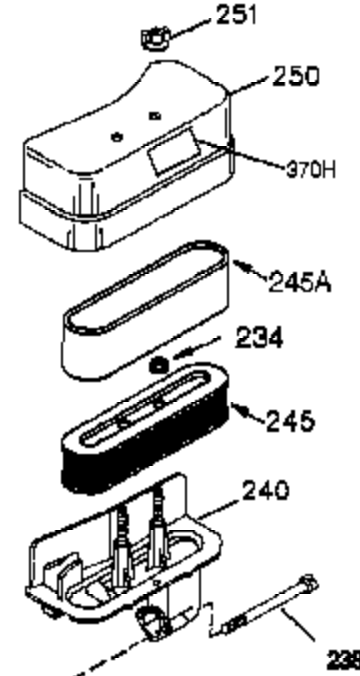

CONTINUED FROM PAGE 2

Engine Parts List #2

Ref #	Part Number	Qty	Description
30	35422A	1	Crankshaft
31	35327	1	Counterbalance Gear
40	35776	1	Piston, Pin & Ring Set (Std.)
40	35777	1	Piston, Pin & Ring Set (.010" OS)
40	35778	1	Piston, Pin & Ring Set (.020" OS)
41	35773	1	Piston & Pin Ass'y. (Std.) (Incl. 43)
41	35774	1	Piston & Pin Ass'y. (.010" OS) (Incl. 43)
41	35775	1	Piston & Pin Ass'y. (.020" OS) (Incl. 43)
42	35779	1	Ring Set (Std.)
42	35780	1	Ring Set (.010" OS)
42	35781	1	Ring Set (.020" OS)
43	35772	2	Piston Pin Retaining Ring
45	36895	1	Connecting Rod Ass'y. (Incl. 47)
47	651033	2	Connecting Rod Bolt
48	34034	2	Valve Lifter
50	35381	1	Camshaft (MCR)
51	35315A	1	Counterbalance Weight
52	31356	1	Oil Pump Ass'y.
64	650990	1	Screw, Torx T-30, 1/4-20 x 15/32"
69	35317	1	* Mounting Flange Gasket
70	35711A	1	Mounting Flange (Incl. 72, 75 & 80)
72	31927	1	Oil Drain Plug
75	35319	1	Oil Seal
80	35783	1	Governor Shaft
81	30590A	2	Washer
82	35378	1	Governor Gear Ass'y. (Incl. 81)
83	30588A	1	Governor Spool
84	29193	2	Retaining Ring
86	650833	7	Screw, 1/4-20 x 1-3/16"
88	31707A	1	Spacer (Incl. 81)
89	32589	1	Flywheel Key
123	33261	1	Intake Pipe Brace
124	651031	3	Screw, 1/4-20 x 9/16"
171	28424	1	Breather Element
178	29752	2	Nut & Lock Washer, 1/4-28
182	30088A	2	Screw, 1/4-28 x 1"
184	33263	1	* Carburetor To Intake Pipe Gasket
185	34926	1	Intake Pipe
223	650378	2	Screw, Torx T-30, 5/16-18 x 1-1/8"
224	27915A	1	* Intake Pipe Gasket
234	650825	2	Nut & Lock Washer, 1/4-20
238	650834	2	Screw, 10-32 x 1-17/32"
239	33629	1	* Air Cleaner Gasket
240	35538B	1	Air Cleaner Body (Incl. 239)
245	35403	1	Air Cleaner Filter (Incl. 234)
245A	35404	1	Air Cleaner Filter
250	35961	1	Air Cleaner Cover
251	650886	2	Wing Nut, 1/4-20
292	26460	2	Fuel Line Clamp
305	35574	1	Oil Fill Tube
307	35499	1	"O" Ring
308	35437	1	Fill Tube Clip
310	35576	1	Dipstick
380	632691	1	Carburetor (Incl. 184)