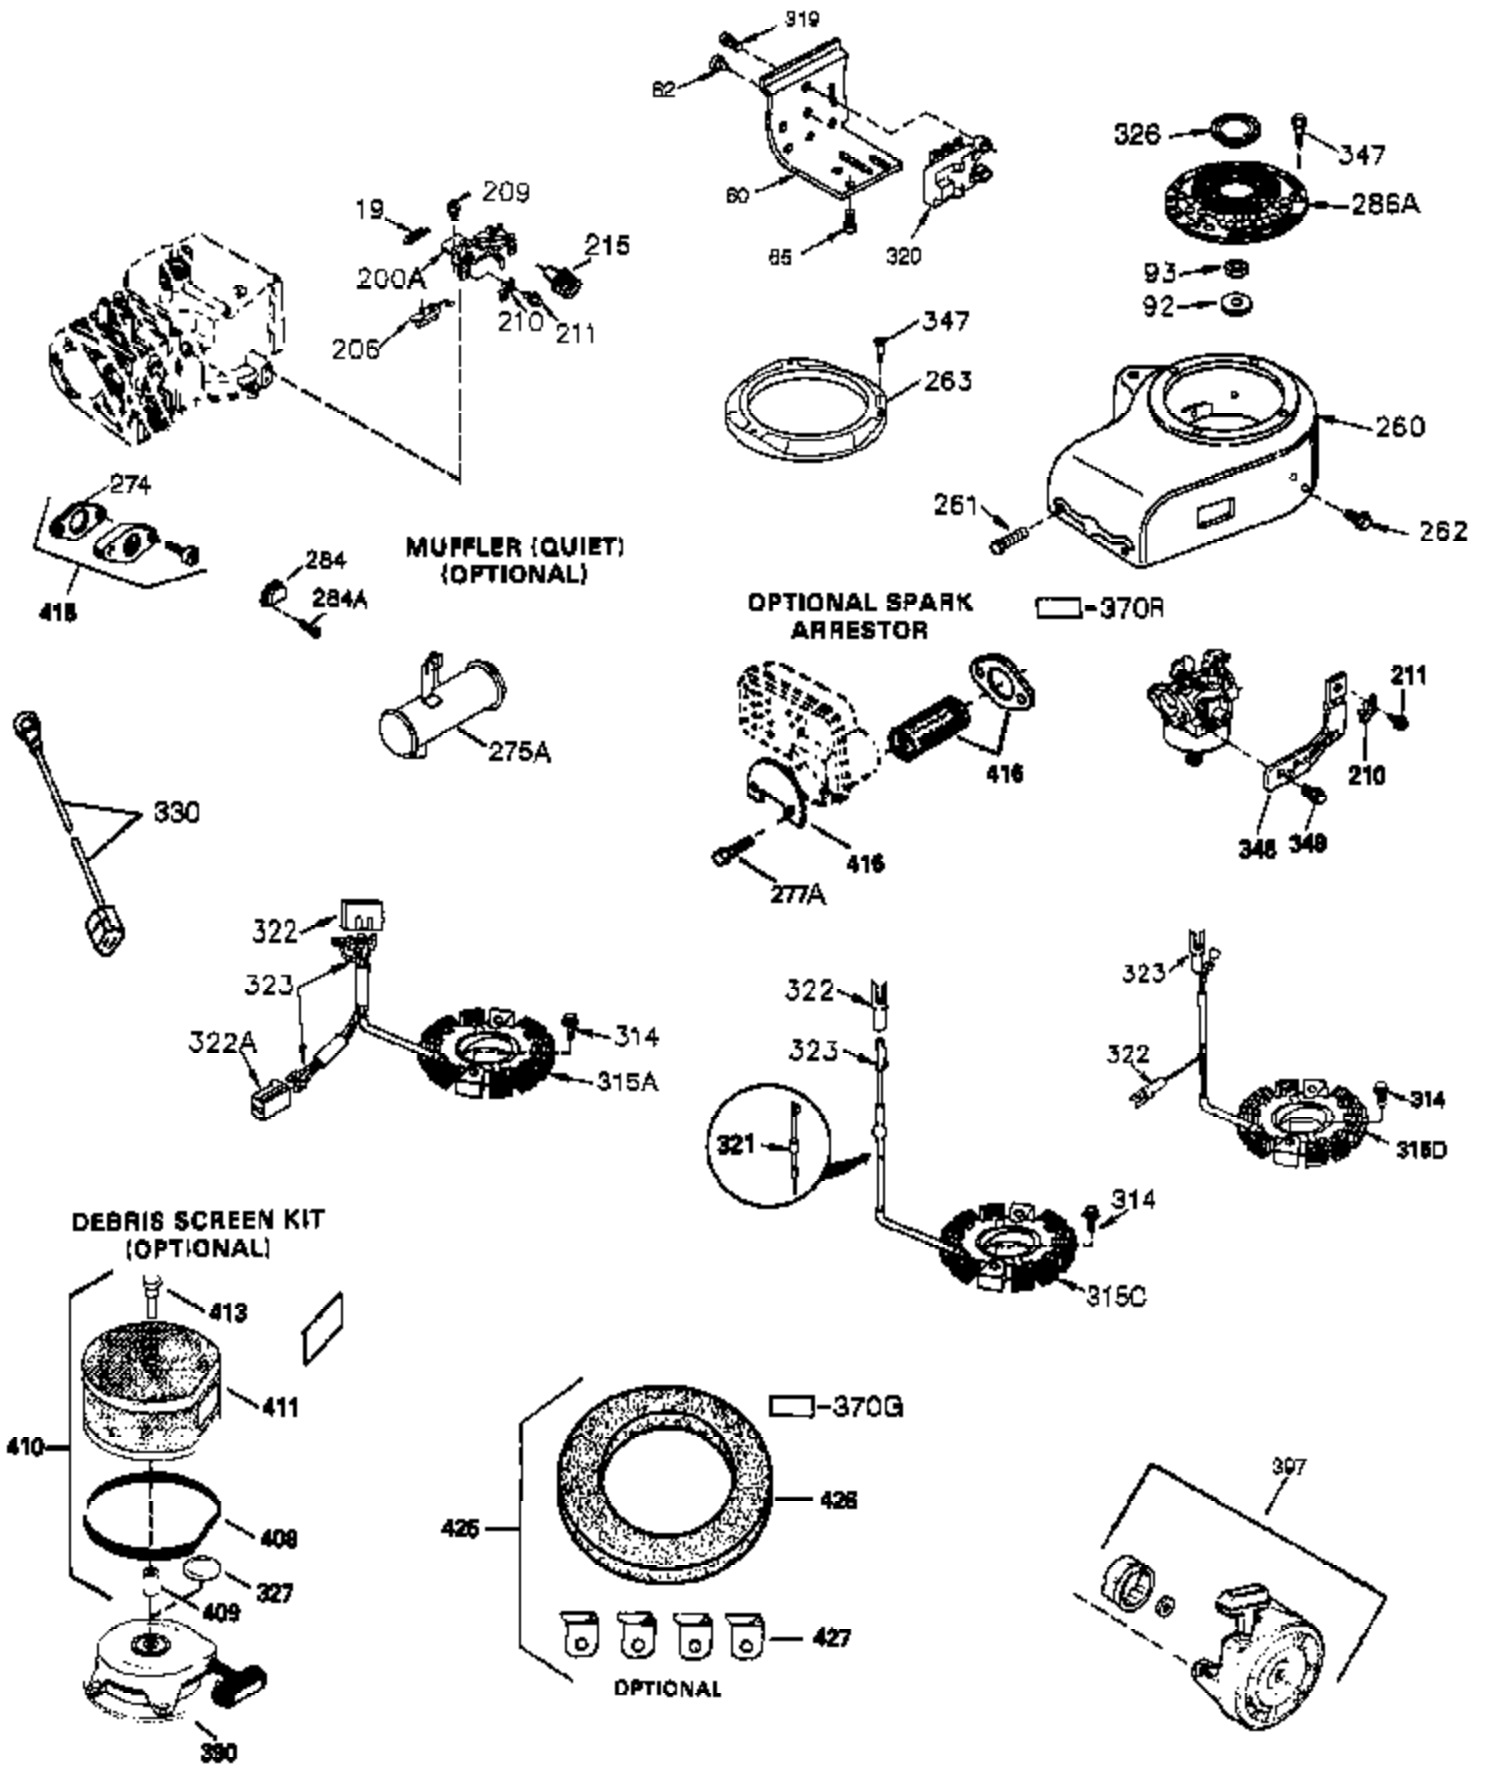

Ref #	Part Number	Qty	Description
19	36495	1	Extension Spring
60	33273A	1	Blower Housing Extension
62	650760	1	Screw, 8-32 x 3/8"
64	650990	1	Screw, Torx T-30, 1/4-20 x 15/32"
92	650880	1	Lock Washer
93	650881	1	Flywheel Nut
171	28424	1	Breather Element
209	650902	2	Screw, 10-32 x 7/16"
210	27793	1	Conduit Clip
211	28942	1	Screw, 10-32 x 3/8"
260	33635C	1	Blower Housing
261	650788	2	Screw, 5/16-18 x 3/4"
262	29747B	2	Screw, Torx T-40, 5/16-24 x 21/32"
314	650873	2	Screw, 1/4-20 x 3/4"
319	650735	2	Screw, 10-24 x 3/8"
320	611098A	1	Regulator (7 Amp)
322A	610824	1	Connector Body
322	610921	1	Connector Body
323	610922	1	Terminal
327	35392	1	Starter Plug
370G	35274	1	Oil Instruction Decal
390	590704	1	Rewind Starter