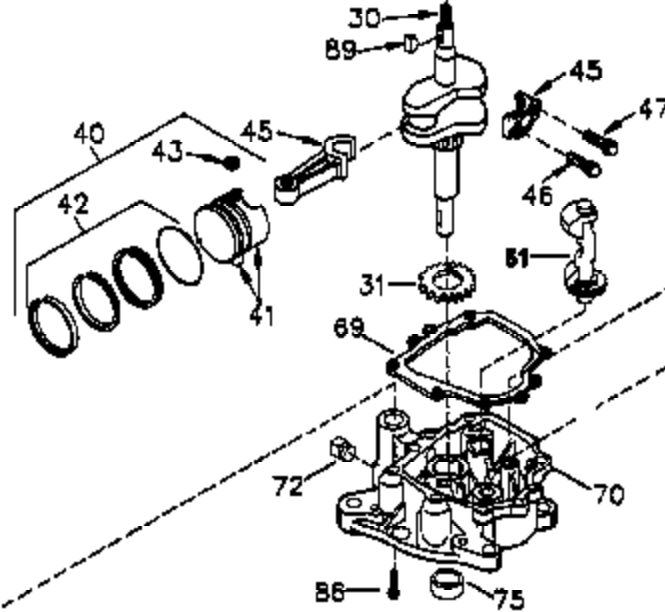

CONTINUED FROM PAGE 2

Engine Parts List #2

Ref #	Part Number	Qty	Description
30	35422A	1	Crankshaft
31	35327	1	Counterbalance Gear
40	35776	1	Piston, Pin & Ring Set (Std.)
40	35777	1	Piston, Pin & Ring Set (.010" OS)
40	35778	1	Piston, Pin & Ring Set (.020" OS)
41	35773	1	Piston & Pin Ass'y. (Std.) (Incl. 43)
41	35774	1	Piston & Pin Ass'y. (.010" OS) (Incl. 43)
41	35775	1	Piston & Pin Ass'y. (.020" OS) (Incl. 43)
42	35779	1	Ring Set (Std.)
42	35780	1	Ring Set (.010" OS)
42	35781	1	Ring Set (.020" OS)
43	35772	2	Piston Pin Retaining Ring
45	36895	1	Connecting Rod Ass'y. (Incl. 47)
47	651033	2	Connecting Rod Bolt
48	34034	2	Valve Lifter
50	35381	1	Camshaft (MCR)
51	35315A	1	Counterbalance Weight
52	31356	1	Oil Pump Ass'y.
69	35317	1	* Mounting Flange Gasket
70	35711A	1	Mounting Flange (Incl. 72, 75 & 80)
72	31927	1	Oil Drain Plug
75	35319	1	Oil Seal
80	35783	1	Governor Shaft
81	30590A	2	Washer
82	35378	1	Governor Gear Ass'y. (Incl. 81)
83	30588A	1	Governor Spool
84	29193	2	Retaining Ring
86	650833	7	Screw, 1/4-20 x 1-3/16"
88	31707A	1	Spacer (Incl. 81)
89	32589	1	Flywheel Key
123	33261	1	Intake Pipe Brace
124	651031	3	Screw, 1/4-20 x 9/16"
171	28424	1	Breather Element
178	29752	2	Nut & Lock Washer, 1/4-28
182	30088A	2	Screw, 1/4-28 x 1"
184	33263	1	* Carburetor To Intake Pipe Gasket
185	34926	1	Intake Pipe
223	650378	2	Screw, Torx T-30, 5/16-18 x 1-1/8"
224	27915A	1	* Intake Pipe Gasket
238	650834	2	Screw, 10-32 x 1-17/32"
239	33629	1	* Air Cleaner Gasket
240	35538B	1	Air Cleaner Body (Incl. 239)
245A	35404	1	Air Cleaner Filter
245	35403	1	Air Cleaner Filter (Incl. 251A)
250	35961	1	Air Cleaner Cover
251A	650825	2	Nut & Lock Washer, 1/4-20
251	650886	2	Wing Nut, 1/4-20
292	26460	2	Fuel Line Clamp
296	34279B	1	Fuel Filter (Incl. 292)
305	35574	1	Oil Fill Tube
307	35499	1	"O" Ring
308	33997	1	Fill Tube Clip
308	35437	1	Fill Tube Clip
310	35576	1	Dipstick
380	632692	1	Carburetor (Incl. 184)