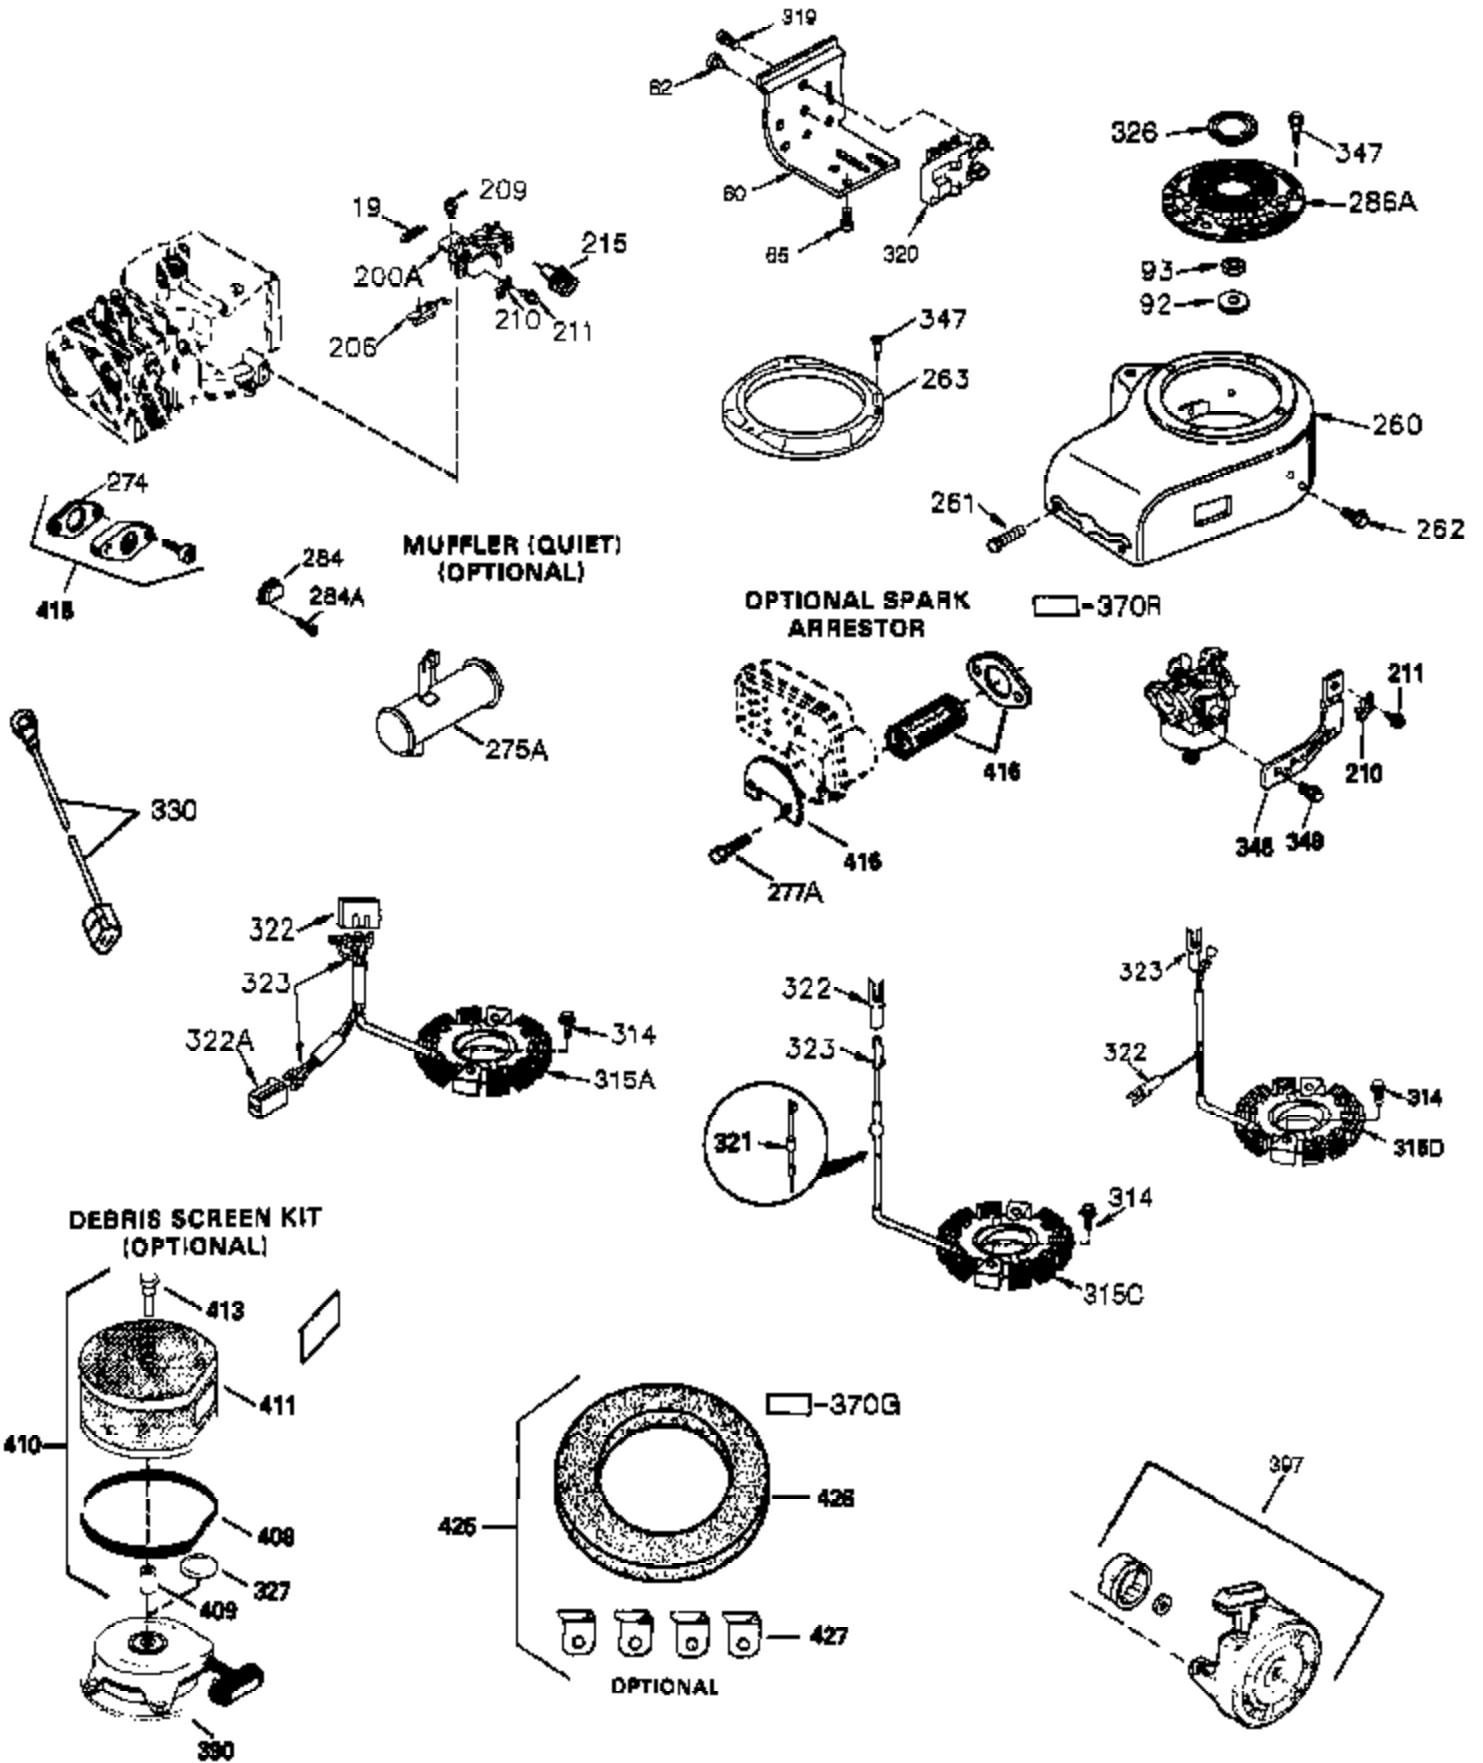

Ref #	Part Number	Qty	Description
19	36495	1	Extension Spring
60	33273A	1	Blower Housing Extension
62	650760	1	Screw, 8-32 x 3/8"
65	650128	1	Screw, 10-24 x 1/2"
92	650880	1	Lock Washer
93	650881	1	Flywheel Nut
171	28424	1	Breather Element
209	650902	2	Screw, 10-32 x 7/16"
210	27793	1	Conduit Clip
211	28942	1	Screw, 10-32 x 3/8"
251A	650825	2	Nut & Lock Washer, 1/4-20
260	36292	1	Blower Housing
261	650788	2	Screw, 5/16-18 x 3/4"
262	29747B	2	Screw, Torx T-40, 5/16-24 x 21/32"
263	35963	1	Trim Ring
314	650873	2	Screw, 1/4-20 x 3/4"
321	611161	1	Diode
322	611142	1	Connector Body
323	611118	2	Terminal
326	36210	1	Screen Plug
330	611167	1	Wire Harness (3 Amp D.C., 5 Amp A.C.)
347	650949	3	Screw, 10-32 x 9/16"
370G	35274	1	Oil Instruction Decal