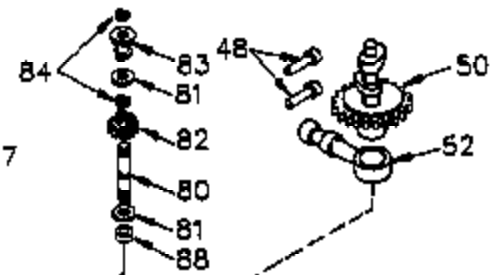

CONTINUED FROM PAGE 2

Engine Parts List #2

Ref #	Part Number	Qty	Description
30	35422A	1	Crankshaft
31	35327	1	Counterbalance Gear
40	35776	1	Piston, Pin & Ring Set (Std.)
40	35777	1	Piston, Pin & Ring Set (.010" OS)
40	35778	1	Piston, Pin & Ring Set (.020" OS)
41	35773	1	Piston & Pin Ass'y. (Std.) (Incl. 43)
41	35774	1	Piston & Pin Ass'y. (.010" OS) (Incl. 43)
41	35775	1	Piston & Pin Ass'y. (.020" OS) (Incl. 43)
42	35779	1	Ring Set (Std.)
42	35780	1	Ring Set (.010" OS)
42	35781	1	Ring Set (.020" OS)
43	35772	2	Piston Pin Retaining Ring
45	36895	1	Connecting Rod Ass'y. (Incl. 47)
47	651033	2	Connecting Rod Bolt
48	34034	2	Valve Lifter
50	35381	1	Camshaft (MCR)
51	35315A	1	Counterbalance Weight
52	31356	1	Oil Pump Ass'y.
69	35317	1	* Mounting Flange Gasket
70	35711A	1	Mounting Flange (Incl. 72, 75 & 80)
72	31927	1	Oil Drain Plug
75	35319	1	Oil Seal
80	35783	1	Governor Shaft
81	30590A	2	Washer
82	35378	1	Governor Gear Ass'y. (Incl. 81)
83	30588A	1	Governor Spool
84	29193	2	Retaining Ring
86	650833	7	Screw, 1/4-20 x 1-3/16"
88	31707A	1	Spacer (Incl. 81)
89	32589	1	Flywheel Key
123	33261	1	Intake Pipe Brace
124	651031	3	Screw, 1/4-20 x 9/16"
171	28424	1	Breather Element
178	29752	2	Nut & Lock Washer, 1/4-28
182	30088A	2	Screw, 1/4-28 x 1"
184	33263	1	* Carburetor To Intake Pipe Gasket
185	34926	1	Intake Pipe
223	650378	2	Screw, Torx T-30, 5/16-18 x 1-1/8"
224	27915A	1	* Intake Pipe Gasket
238	650834	2	Screw, 10-32 x 1-17/32"
239	33629	1	* Air Cleaner Gasket
240	35538B	1	Air Cleaner Body (Incl. 239)
245A	35404	1	Air Cleaner Filter
245	35403	1	Air Cleaner Filter (Incl. 251A)
250	35961	1	Air Cleaner Cover
251A	650825	2	Nut & Lock Washer, 1/4-20
251	650886	2	Wing Nut, 1/4-20
292	26460	2	Fuel Line Clamp
296	34279B	1	Fuel Filter (Incl. 292)
305	35574	1	Oil Fill Tube
307	35499	1	"O" Ring
308	33997	1	Fill Tube Clip
308	35437	1	Fill Tube Clip
310	35576	1	Dipstick
380	632692	1	Carburetor (Incl. 184)