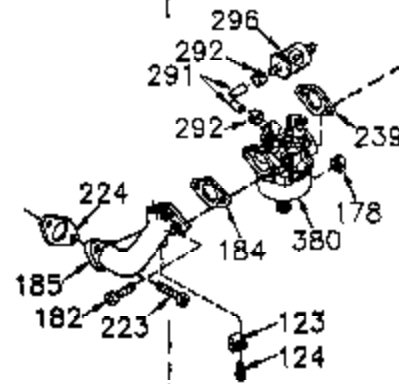

CONTINUED FROM PAGE 2

Engine Parts List #2

Ref #	Part Number	Qty	Description
30	35422A	1	Crankshaft
31	35327	1	Counterbalance Gear
40	35776	1	Piston, Pin & Ring Set (Std.)
40	35777	1	Piston, Pin & Ring Set (.010" OS)
40	35778	1	Piston, Pin & Ring Set (.020" OS)
41	35773	1	Piston & Pin Ass'y. (Std.) (Incl. 43)
41	35774	1	Piston & Pin Ass'y. (.010" OS) (Incl. 43)
41	35775	1	Piston & Pin Ass'y. (.020" OS) (Incl. 43)
42	35779	1	Ring Set (Std.)
42	35780	1	Ring Set (.010" OS)
42	35781	1	Ring Set (.020" OS)
43	35772	2	Piston Pin Retaining Ring
45	36895	1	Connecting Rod Ass'y. (Incl. 47)
47	651033	2	Connecting Rod Bolt
48	34034	2	Valve Lifter
50	35381	1	Camshaft (MCR)
51	35315A	1	Counterbalance Weight
52	31356	1	Oil Pump Ass'y.
69	35317	1	* Mounting Flange Gasket
70	35711A	1	Mounting Flange (Incl. 72, 75 & 80)
72	31927	1	Oil Drain Plug
75	35319	1	Oil Seal
80	35783	1	Governor Shaft
81	30590A	2	Washer
82	35378	1	Governor Gear Ass'y. (Incl. 81)
83	30588A	1	Governor Spool
84	29193	2	Retaining Ring
86	650833	7	Screw, 1/4-20 x 1-3/16"
88	31707A	1	Spacer (Incl. 81)
89	32589	1	Flywheel Key
123	33261	1	Intake Pipe Brace
124	651031	3	Screw, 1/4-20 x 9/16"
171	28424	1	Breather Element
178	29752	2	Nut & Lock Washer, 1/4-28
182	30088A	2	Screw, 1/4-28 x 1"
184	33263	1	* Carburetor To Intake Pipe Gasket
185	34926	1	Intake Pipe
223	650378	2	Screw, Torx T-30, 5/16-18 x 1-1/8"
224	27915A	1	* Intake Pipe Gasket
238	650834	2	Screw, 10-32 x 1-17/32"
239	33629	1	* Air Cleaner Gasket
240	35538B	1	Air Cleaner Body (Incl. 239)
245A	35404	1	Air Cleaner Filter
245	35403	1	Air Cleaner Filter (Incl. 251A)
250	35961	1	Air Cleaner Cover
251A	650825	2	Nut & Lock Washer, 1/4-20
251	650886	2	Wing Nut, 1/4-20
292	26460	2	Fuel Line Clamp
296	34279B	1	Fuel Filter (Incl. 292)
305	35574	1	Oil Fill Tube
307	35499	1	"O" Ring
308	33997	1	Fill Tube Clip
308	35437	1	Fill Tube Clip
310	35576	1	Dipstick
380	632692	1	Carburetor (Incl. 184)