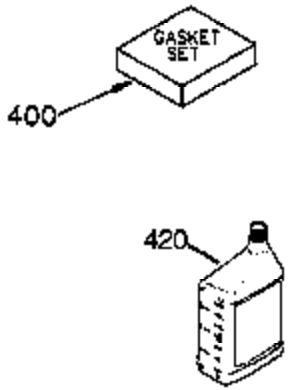

CONTINUED FROM PAGE 2

Engine Parts List #2

Ref #	Part Number	Qty	Description
30	35422A	1	Crankshaft
31	35327	1	Counterbalance Gear
40	35776	1	Piston, Pin & Ring Set (Std.)
40	35777	1	Piston, Pin & Ring Set (.010" OS)
40	35778	1	Piston, Pin & Ring Set (.020" OS)
41	35773	1	Piston & Pin Ass'y. (Std.) (Incl. 43)
41	35774	1	Piston & Pin Ass'y. (.010" OS) (Incl. 43)
41	35775	1	Piston & Pin Ass'y. (.020" OS) (Incl. 43)
42	35779	1	Ring Set (Std.)
42	35780	1	Ring Set (.010" OS)
42	35781	1	Ring Set (.020" OS)
43	35772	2	Piston Pin Retaining Ring
45	36895	1	Connecting Rod Ass'y. (Incl. 47)
47	651033	2	Connecting Rod Bolt
48	34034	2	Valve Lifter
50	35381	1	Camshaft (MCR)
51	35315A	1	Counterbalance Weight
52	31356	1	Oil Pump Ass'y.
69	35317	1	* Mounting Flange Gasket
70	35711A	1	Mounting Flange (Incl. 72, 75 & 80)
72	31927	1	Oil Drain Plug
75	35319	1	Oil Seal
80	35783	1	Governor Shaft
81	30590A	2	Washer
82	35378	1	Governor Gear Ass'y. (Incl. 81)
83	30588A	1	Governor Spool
84	29193	2	Retaining Ring
86	650833	7	Screw, 1/4-20 x 1-3/16"
88	31707A	1	Spacer (Incl. 81)
89	32589	1	Flywheel Key
123	33261	1	Intake Pipe Brace
124	651031	3	Screw, 1/4-20 x 9/16"
171	28424	1	Breather Element
178	29752	2	Nut & Lock Washer, 1/4-28
182	30088A	2	Screw, 1/4-28 x 1"
184	33263	1	* Carburetor To Intake Pipe Gasket
185	34926	1	Intake Pipe
223	650378	2	Screw, Torx T-30, 5/16-18 x 1-1/8"
224	27915A	1	* Intake Pipe Gasket
238	650834	2	Screw, 10-32 x 1-17/32"
239	33629	1	* Air Cleaner Gasket
240	35538B	1	Air Cleaner Body (Incl. 239)
245A	35404	1	Air Cleaner Filter
245	35403	1	Air Cleaner Filter (Incl. 251A)
250	35961	1	Air Cleaner Cover
251A	650825	2	Nut & Lock Washer, 1/4-20
251	650886	2	Wing Nut, 1/4-20
292	26460	2	Fuel Line Clamp
296	34279B	1	Fuel Filter (Incl. 292)
305	35574	1	Oil Fill Tube
307	35499	1	"O" Ring
308	33997	1	Fill Tube Clip
308	35437	1	Fill Tube Clip
310	35576	1	Dipstick
380	632692	1	Carburetor (Incl. 184)