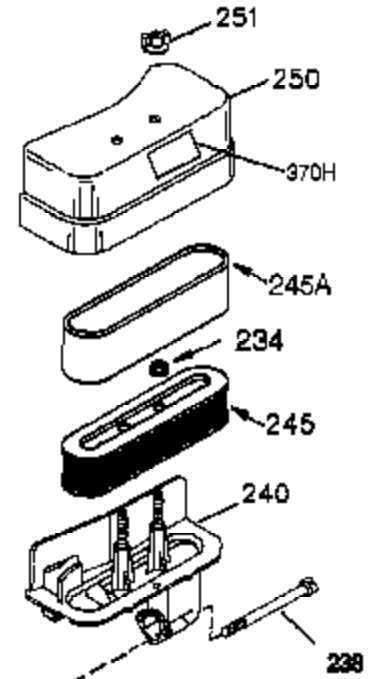

CONTINUED FROM PAGE 2

Engine Parts List #2

Ref #	Part Number	Qty	Description
30	35422A	1	Crankshaft
31	35327	1	Counterbalance Gear
40	35776	1	Piston, Pin & Ring Set (Std.)
40	35777	1	Piston, Pin & Ring Set (.010" OS)
40	35778	1	Piston, Pin & Ring Set (.020" OS)
41	35773	1	Piston & Pin Ass'y. (Std.) (Incl. 43)
41	35774	1	Piston & Pin Ass'y. (.010" OS) (Incl. 43)
41	35775	1	Piston & Pin Ass'y. (.020" OS) (Incl. 43)
42	35779	1	Ring Set (Std.)
42	35780	1	Ring Set (.010" OS)
42	35781	1	Ring Set (.020" OS)
43	35772	2	Piston Pin Retaining Ring
45	36895	1	Connecting Rod Ass'y. (Incl. 47)
47	651033	2	Connecting Rod Bolt
48	34034	2	Valve Lifter
50	35381	1	Camshaft (MCR)
51	35315A	1	Counterbalance Weight
52	31356	1	Oil Pump Ass'y.
69	35317	1	* Mounting Flange Gasket
70	35711A	1	Mounting Flange (Incl. 72, 75 & 80)
72	31927	1	Oil Drain Plug
75	35319	1	Oil Seal
80	35783	1	Governor Shaft
81	30590A	2	Washer
82	35378	1	Governor Gear Ass'y. (Incl. 81)
83	30588A	1	Governor Spool
84	29193	2	Retaining Ring
86	650833	7	Screw, 1/4-20 x 1-3/16"
88	31707A	1	Spacer (Incl. 81)
89	32589	1	Flywheel Key
123	33261	1	Intake Pipe Brace
124	651031	3	Screw, 1/4-20 x 9/16"
171	28424	1	Breather Element
178	29752	2	Nut & Lock Washer, 1/4-28
182	30088A	2	Screw, 1/4-28 x 1"
184	33263	1	* Carburetor To Intake Pipe Gasket
185	34926	1	Intake Pipe
223	650378	2	Screw, Torx T-30, 5/16-18 x 1-1/8"
224	27915A	1	* Intake Pipe Gasket
238	650834	2	Screw, 10-32 x 1-17/32"
239	33629	1	* Air Cleaner Gasket
240	35538B	1	Air Cleaner Body (Incl. 239)
245A	35404	1	Air Cleaner Filter
245	35403	1	Air Cleaner Filter (Incl. 251A)
250	35961	1	Air Cleaner Cover
251A	650825	2	Nut & Lock Washer, 1/4-20
251	650886	2	Wing Nut, 1/4-20
292	26460	2	Fuel Line Clamp
296	34279B	1	Fuel Filter (Incl. 292)
305	35574	1	Oil Fill Tube
307	35499	1	"O" Ring
308	33997	1	Fill Tube Clip
308	35437	1	Fill Tube Clip
310	35576	1	Dipstick
380	632692	1	Carburetor (Incl. 184)