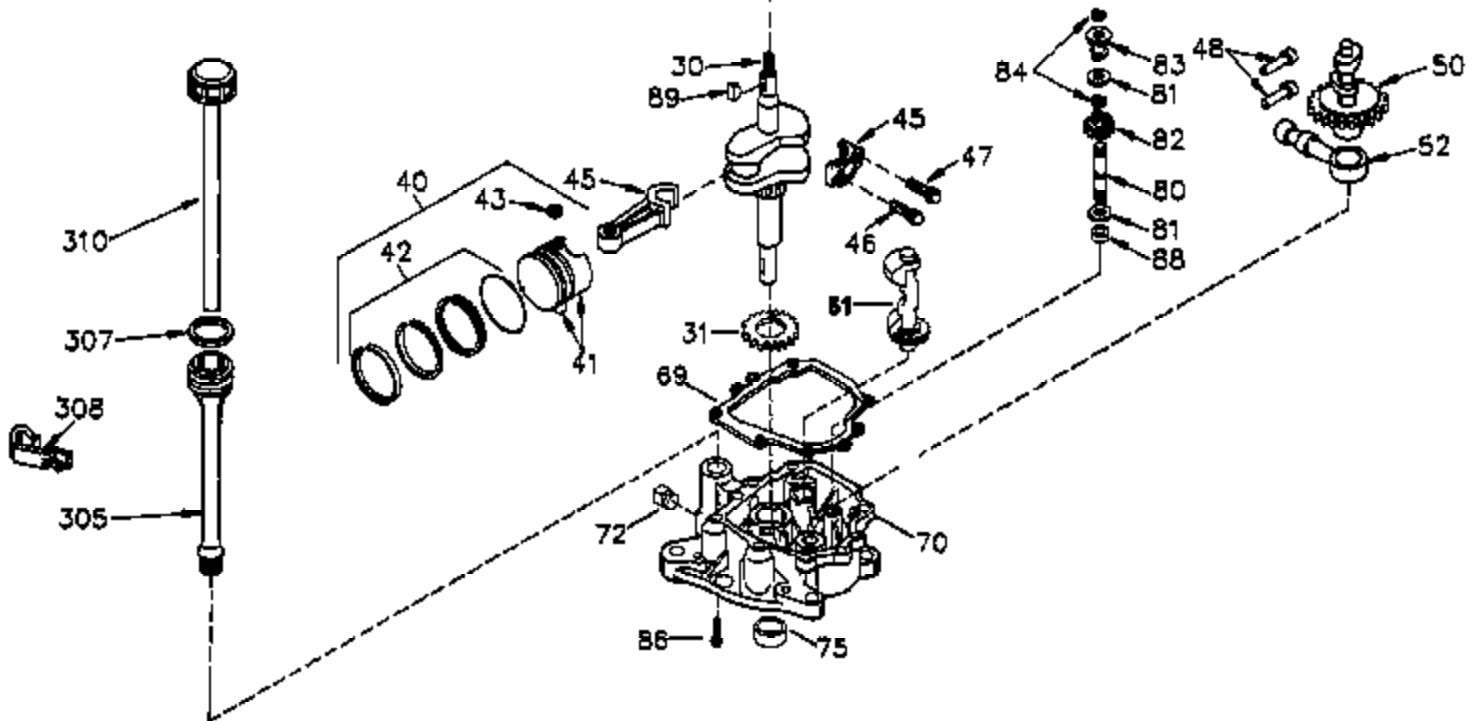

CONTINUED FROM PAGE 2

Engine Parts List #2

Ref #	Part Number	Qty	Description
30	35429A	1	Crankshaft
31	35327	1	Counterbalance Gear
40	35776A	1	Piston, Pin & Ring Set (Std.)
40	35777A	1	Piston, Pin & Ring Set (.010" OS)
40	35778A	1	Piston, Pin & Ring Set (.020" OS)
41	35773A	1	Piston & Pin Ass'y. (Std.) (Incl. 43)
41	35774A	1	Piston & Pin Ass'y. (.010" OS) (Incl. 43)
41	35775A	1	Piston & Pin Ass'y. (.020" OS) (Incl. 43)
42	35779	1	Ring Set (Std.)
42	35780	1	Ring Set (.010" OS)
42	35781	1	Ring Set (.020" OS)
43	35772	2	Piston Pin Retaining Ring
45	36895	1	Connecting Rod Ass'y. (Incl. 47)
47	651033	2	Connecting Rod Bolt
48	34034	2	Valve Lifter
50	35381	1	Camshaft (MCR)
51	35315A	1	Counterbalance Weight
52	31356	1	Oil Pump Ass'y.
69	35317	1	* Mounting Flange Gasket
70	35711A	1	Mounting Flange (Incl. 72, 75 & 80)
72	31927	1	Oil Drain Plug
75	35319	1	Oil Seal
80	35783	1	Governor Shaft
81	30590A	2	Washer
82	35378	1	Governor Gear Ass'y. (Incl. 81)
83	30588A	1	Governor Spool
84	29193	2	Retaining Ring
86	650833	7	Screw, 1/4-20 x 1-3/16"
88	31707A	1	Spacer (Incl. 81)
89	32589	1	Flywheel Key
123	33261	1	Intake Pipe Brace
124	651031	3	Screw, 1/4-20 x 9/16"
171	28424	1	Breather Element
178	29752	2	Nut & Lock Washer, 1/4-28
182	30088A	2	Screw, 1/4-28 x 1"
184	33263	1	* Carburetor To Intake Pipe Gasket
185	34926	1	Intake Pipe
223	650378	2	Screw, T-30, 5/16-18 x 1-3/32"
224	27915A	1	* Intake Pipe Gasket
234	650825	2	Nut & Lock Washer, 1/4-20
238	650834	2	Screw, 10-32 x 1-17/32"
239	33629	1	* Air Cleaner Gasket
240	35538B	1	Air Cleaner Body (Incl. 239)
245	35403	1	Air Cleaner Filter (Incl. 234)
245A	35404	1	Air Cleaner Filter
250	35961	1	Air Cleaner Cover
251	650886	2	Wing Nut, 1/4-20
292	26460	2	Fuel Line Clamp
305	35574	1	Oil Fill Tube
307	35499	1	"O" Ring
308	35437	1	Fill Tube Clip
310	35576	1	Dipstick
380	640091A	1	Carburetor (Incl. 184)
400	36452B	1	* Gasket Set (Incl. items marked PK in notes)
420	730225A	1	SAE 30 4-Cycle Engine Oil (Quart)