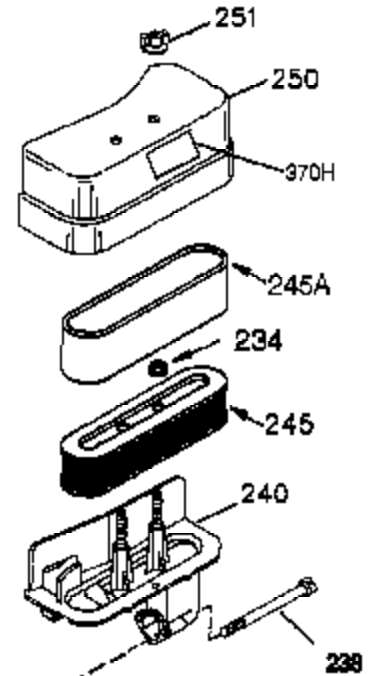

CONTINUED FROM PAGE 2

Engine Parts List #2

Ref #	Part Number	Qty	Description
30	35429A	1	Crankshaft
31	35327	1	Counterbalance Gear
40	35776A	1	Piston, Pin & Ring Set (Std.)
40	35777A	1	Piston, Pin & Ring Set (.010" OS)
40	35778A	1	Piston, Pin & Ring Set (.020" OS)
41	35773A	1	Piston & Pin Ass'y. (Std.) (Incl. 43)
41	35774A	1	Piston & Pin Ass'y. (.010" OS) (Incl. 43)
41	35775A	1	Piston & Pin Ass'y. (.020" OS) (Incl. 43)
42	35779	1	Ring Set (Std.)
42	35780	1	Ring Set (.010" OS)
42	35781	1	Ring Set (.020" OS)
43	35772	2	Piston Pin Retaining Ring
45	36895	1	Connecting Rod Ass'y. (Incl. 47)
47	651033	2	Connecting Rod Bolt
48	34034	2	Valve Lifter
50	35381	1	Camshaft (MCR)
51	35315A	1	Counterbalance Weight
52	31356	1	Oil Pump Ass'y.
69	35317	1	* Mounting Flange Gasket
70	35711A	1	Mounting Flange (Incl. 72, 75 & 80)
72	31927	1	Oil Drain Plug
75	35319	1	Oil Seal
80	35783	1	Governor Shaft
81	30590A	2	Washer
82	35378	1	Governor Gear Ass'y. (Incl. 81)
83	30588A	1	Governor Spool
84	29193	2	Retaining Ring
86	650833	7	Screw, 1/4-20 x 1-3/16"
88	31707A	1	Spacer (Incl. 81)
89	32589	1	Flywheel Key
123	33261	1	Intake Pipe Brace
124	651031	3	Screw, 1/4-20 x 9/16"
171	28424	1	Breather Element
178	29752	2	Nut & Lock Washer, 1/4-28
182	30088A	2	Screw, 1/4-28 x 1"
184	33263	1	* Carburetor To Intake Pipe Gasket
185	34926	1	Intake Pipe
223	650378	2	Screw, T-30, 5/16-18 x 1-3/32"
224	27915A	1	* Intake Pipe Gasket
234	650825	2	Nut & Lock Washer, 1/4-20
238	650834	2	Screw, 10-32 x 1-17/32"
239	33629	1	* Air Cleaner Gasket
240	35538B	1	Air Cleaner Body (Incl. 239)
245	35403	1	Air Cleaner Filter (Incl. 234)
245A	35404	1	Air Cleaner Filter
250	35961	1	Air Cleaner Cover
251	650886	2	Wing Nut, 1/4-20
292	26460	2	Fuel Line Clamp
305	35574	1	Oil Fill Tube
307	35499	1	"O" Ring
308	35437	1	Fill Tube Clip
310	35576	1	Dipstick
380	640091A	1	Carburetor (Incl. 184)
400	36452B	1	* Gasket Set (Incl. items marked PK in notes)
420	730225A	1	SAE 30 4-Cycle Engine Oil (Quart)