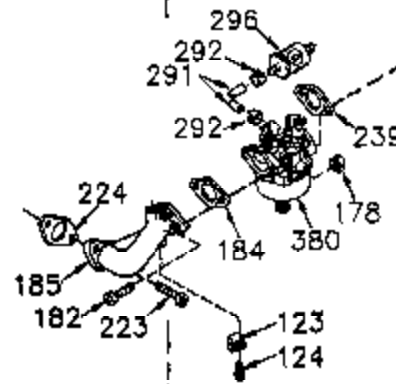

CONTINUED FROM PAGE 2

Engine Parts List #2

Ref #	Part Number	Qty	Description
30	35429A	1	Crankshaft
31	35327	1	Counterbalance Gear
40	35776A	1	Piston, Pin & Ring Set (Std.)
40	35777A	1	Piston, Pin & Ring Set (.010" OS)
40	35778A	1	Piston, Pin & Ring Set (.020" OS)
41	35773A	1	Piston & Pin Ass'y. (Std.) (Incl. 43)
41	35774A	1	Piston & Pin Ass'y. (.010" OS) (Incl. 43)
41	35775A	1	Piston & Pin Ass'y. (.020" OS) (Incl. 43)
42	35779	1	Ring Set (Std.)
42	35780	1	Ring Set (.010" OS)
42	35781	1	Ring Set (.020" OS)
43	35772	2	Piston Pin Retaining Ring
45	36895	1	Connecting Rod Ass'y. (Incl. 47)
47	651033	2	Connecting Rod Bolt
48	34034	2	Valve Lifter
50	35381	1	Camshaft (MCR)
51	35315A	1	Counterbalance Weight
52	31356	1	Oil Pump Ass'y.
69	35317	1	* Mounting Flange Gasket
70	35711A	1	Mounting Flange (Incl. 72, 75 & 80)
72	31927	1	Oil Drain Plug
75	35319	1	Oil Seal
80	35783	1	Governor Shaft
81	30590A	2	Washer
82	35378	1	Governor Gear Ass'y. (Incl. 81)
83	30588A	1	Governor Spool
84	29193	2	Retaining Ring
86	650833	7	Screw, 1/4-20 x 1-3/16"
88	31707A	1	Spacer (Incl. 81)
89	32589	1	Flywheel Key
123	33261	1	Intake Pipe Brace
124	651031	3	Screw, 1/4-20 x 9/16"
171	28424	1	Breather Element
178	29752	2	Nut & Lock Washer, 1/4-28
182	30088A	2	Screw, 1/4-28 x 1"
184	33263	1	* Carburetor To Intake Pipe Gasket
185	34926	1	Intake Pipe
223	650378	2	Screw, T-30, 5/16-18 x 1-3/32"
224	27915A	1	* Intake Pipe Gasket
234	650825	2	Nut & Lock Washer, 1/4-20
238	650834	2	Screw, 10-32 x 1-17/32"
239	33629	1	* Air Cleaner Gasket
240	35538B	1	Air Cleaner Body (Incl. 239)
245	35403	1	Air Cleaner Filter (Incl. 234)
245A	35404	1	Air Cleaner Filter
250	35961	1	Air Cleaner Cover
251	650886	2	Wing Nut, 1/4-20
292	26460	2	Fuel Line Clamp
305	35574	1	Oil Fill Tube
307	35499	1	"O" Ring
308	35437	1	Fill Tube Clip
310	35576	1	Dipstick
380	640091A	1	Carburetor (Incl. 184)
400	36452B	1	* Gasket Set (Incl. items marked PK in notes)
420	730225A	1	SAE 30 4-Cycle Engine Oil (Quart)