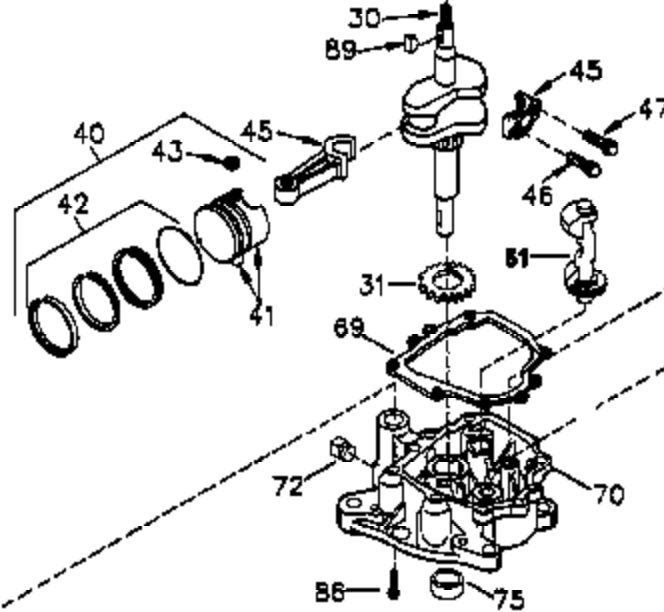

CONTINUED FROM PAGE 2

Engine Parts List #2

Ref #	Part Number	Qty	Description
30	35429A	1	Crankshaft
31	35327	1	Counterbalance Gear
40	35776	1	Piston, Pin & Ring Set (Std.)
40	35777	1	Piston, Pin & Ring Set (.010" OS)
40	35778	1	Piston, Pin & Ring Set (.020" OS)
41	35773	1	Piston & Pin Ass'y. (Std.) (Incl. 43)
41	35774	1	Piston & Pin Ass'y. (.010" OS) (Incl. 43)
41	35775	1	Piston & Pin Ass'y. (.020" OS) (Incl. 43)
42	35779	1	Ring Set (Std.)
42	35780	1	Ring Set (.010" OS)
42	35781	1	Ring Set (.020" OS)
43	35772	2	Piston Pin Retaining Ring
45	35330A	1	Connecting Rod Ass'y. (Incl. 46 & 47)
46	650908	1	Connecting Rod Bolt
47	650882	1	Connecting Rod Bolt
48	34034	2	Valve Lifter
50	35381	1	Camshaft (MCR)
51	35315A	1	Counterbalance Weight
52	31356	1	Oil Pump Ass'y.
69	35317	1	* Mounting Flange Gasket
70	35711A	1	Mounting Flange (Incl. 72, 75 & 80)
72	31927	1	Oil Drain Plug
75	35319	1	Oil Seal
80	35783	1	Governor Shaft
81	30590A	2	Washer
82	35378	1	Governor Gear Ass'y. (Incl. 81)
83	30588A	1	Governor Spool
84	29193	2	Retaining Ring
86	650833	7	Screw, 1/4-20 x 1-3/16"
88	31707A	1	Spacer (Incl. 81)
89	32589	1	Flywheel Key
123	33261	1	Intake Pipe Brace
124	650738	3	Screw, 1/4-20 x 5/8"
171	28424	1	Breather Element
178	29752	2	Nut & Lock Washer, 1/4-28
182	30088A	2	Screw, 1/4-28 x 1"
184	33263	1	* Carburetor To Intake Pipe Gasket
185	34926	1	Intake Pipe
223	650378	2	Screw, Torx T-30, 5/16-18 x 1-1/8"
224	27915A	1	* Intake Pipe Gasket
234	650825	2	Nut & Lock Washer, 1/4-20
238	650834	2	Screw, 10-32 x 1-17/32"
239	33629	1	* Air Cleaner Gasket
240	35538B	1	Air Cleaner Body (Incl. 239)
245A	35404	1	Air Cleaner Filter
245	35403	1	Air Cleaner Filter (Incl. 234)
250	35961	1	Air Cleaner Cover
251	650886	2	Wing Nut, 1/4-20
292	26460	2	Fuel Line Clamp
305	35574	1	Oil Fill Tube
307	35499	1	"O" Ring
308	35437	1	Fill Tube Clip
310	35576	1	Dipstick
370B	35274	1	Instruction Decal
380	632691	1	Carburetor (Incl. 184)