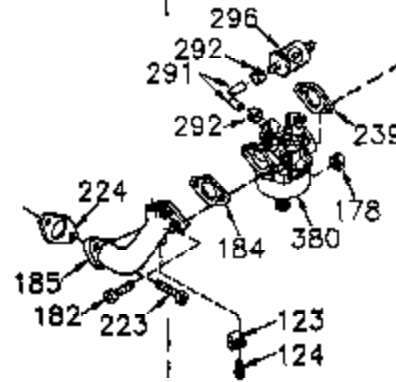

CONTINUED FROM PAGE 2

Engine Parts List #2

Ref #	Part Number	Qty	Description
30	35429A	1	Crankshaft
31	35327	1	Counterbalance Gear
40	35776	1	Piston, Pin & Ring Set (Std.)
40	35777	1	Piston, Pin & Ring Set (.010" OS)
40	35778	1	Piston, Pin & Ring Set (.020" OS)
41	35773	1	Piston & Pin Ass'y. (Std.) (Incl. 43)
41	35774	1	Piston & Pin Ass'y. (.010" OS) (Incl. 43)
41	35775	1	Piston & Pin Ass'y. (.020" OS) (Incl. 43)
42	35779	1	Ring Set (Std.)
42	35780	1	Ring Set (.010" OS)
42	35781	1	Ring Set (.020" OS)
43	35772	2	Piston Pin Retaining Ring
45	35330A	1	Connecting Rod Ass'y. (Incl. 46 & 47)
46	650908	1	Connecting Rod Bolt
47	650882	1	Connecting Rod Bolt
48	34034	2	Valve Lifter
50	35381	1	Camshaft (MCR)
51	35315A	1	Counterbalance Weight
52	31356	1	Oil Pump Ass'y.
69	35317	1	* Mounting Flange Gasket
70	35711A	1	Mounting Flange (Incl. 72, 75 & 80)
72	31927	1	Oil Drain Plug
75	35319	1	Oil Seal
80	35783	1	Governor Shaft
81	30590A	2	Washer
82	35378	1	Governor Gear Ass'y. (Incl. 81)
83	30588A	1	Governor Spool
84	29193	2	Retaining Ring
86	650833	7	Screw, 1/4-20 x 1-3/16"
88	31707A	1	Spacer (Incl. 81)
89	32589	1	Flywheel Key
123	33261	1	Intake Pipe Brace
124	650738	3	Screw, 1/4-20 x 5/8"
171	28424	1	Breather Element
178	29752	2	Nut & Lock Washer, 1/4-28
182	30088A	2	Screw, 1/4-28 x 1"
184	33263	1	* Carburetor To Intake Pipe Gasket
185	34926	1	Intake Pipe
223	650378	2	Screw, Torx T-30, 5/16-18 x 1-1/8"
224	27915A	1	* Intake Pipe Gasket
234	650825	2	Nut & Lock Washer, 1/4-20
238	650834	2	Screw, 10-32 x 1-17/32"
239	33629	1	* Air Cleaner Gasket
240	35538B	1	Air Cleaner Body (Incl. 239)
245A	35404	1	Air Cleaner Filter
245	35403	1	Air Cleaner Filter (Incl. 234)
250	35961	1	Air Cleaner Cover
251	650886	2	Wing Nut, 1/4-20
292	26460	2	Fuel Line Clamp
305	35574	1	Oil Fill Tube
307	35499	1	"O" Ring
308	35437	1	Fill Tube Clip
310	35576	1	Dipstick
370B	35274	1	Instruction Decal
380	632691	1	Carburetor (Incl. 184)