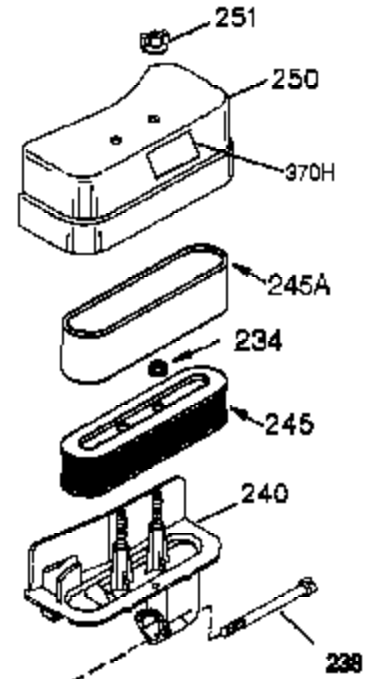

CONTINUED FROM PAGE 2

Engine Parts List #2

Ref #	Part Number	Qty	Description
30	35429A	1	Crankshaft
31	35327	1	Counterbalance Gear
40	35776	1	Piston, Pin & Ring Set (Std.)
40	35777	1	Piston, Pin & Ring Set (.010" OS)
40	35778	1	Piston, Pin & Ring Set (.020" OS)
41	35773	1	Piston & Pin Ass'y. (Std.) (Incl. 43)
41	35774	1	Piston & Pin Ass'y. (.010" OS) (Incl. 43)
41	35775	1	Piston & Pin Ass'y. (.020" OS) (Incl. 43)
42	35779	1	Ring Set (Std.)
42	35780	1	Ring Set (.010" OS)
42	35781	1	Ring Set (.020" OS)
43	35772	2	Piston Pin Retaining Ring
45	35330A	1	Connecting Rod Ass'y. (Incl. 46 & 47)
46	650908	1	Connecting Rod Bolt
47	650882	1	Connecting Rod Bolt
48	34034	2	Valve Lifter
50	35381	1	Camshaft (MCR)
51	35315A	1	Counterbalance Weight
52	31356	1	Oil Pump Ass'y.
69	35317	1	* Mounting Flange Gasket
70	35711A	1	Mounting Flange (Incl. 72, 75 & 80)
72	31927	1	Oil Drain Plug
75	35319	1	Oil Seal
80	35783	1	Governor Shaft
81	30590A	2	Washer
82	35378	1	Governor Gear Ass'y. (Incl. 81)
83	30588A	1	Governor Spool
84	29193	2	Retaining Ring
86	650833	7	Screw, 1/4-20 x 1-3/16"
88	31707A	1	Spacer (Incl. 81)
89	32589	1	Flywheel Key
123	33261	1	Intake Pipe Brace
124	650738	3	Screw, 1/4-20 x 5/8"
171	28424	1	Breather Element
178	29752	2	Nut & Lock Washer, 1/4-28
182	30088A	2	Screw, 1/4-28 x 1"
184	33263	1	* Carburetor To Intake Pipe Gasket
185	34926	1	Intake Pipe
223	650378	2	Screw, Torx T-30, 5/16-18 x 1-1/8"
224	27915A	1	* Intake Pipe Gasket
234	650825	2	Nut & Lock Washer, 1/4-20
238	650834	2	Screw, 10-32 x 1-17/32"
239	33629	1	* Air Cleaner Gasket
240	35538B	1	Air Cleaner Body (Incl. 239)
245A	35404	1	Air Cleaner Filter
245	35403	1	Air Cleaner Filter (Incl. 234)
250	35961	1	Air Cleaner Cover
251	650886	2	Wing Nut, 1/4-20
292	26460	2	Fuel Line Clamp
305	35574	1	Oil Fill Tube
307	35499	1	"O" Ring
308	35437	1	Fill Tube Clip
310	35576	1	Dipstick
370B	35274	1	Instruction Decal
380	632691	1	Carburetor (Incl. 184)