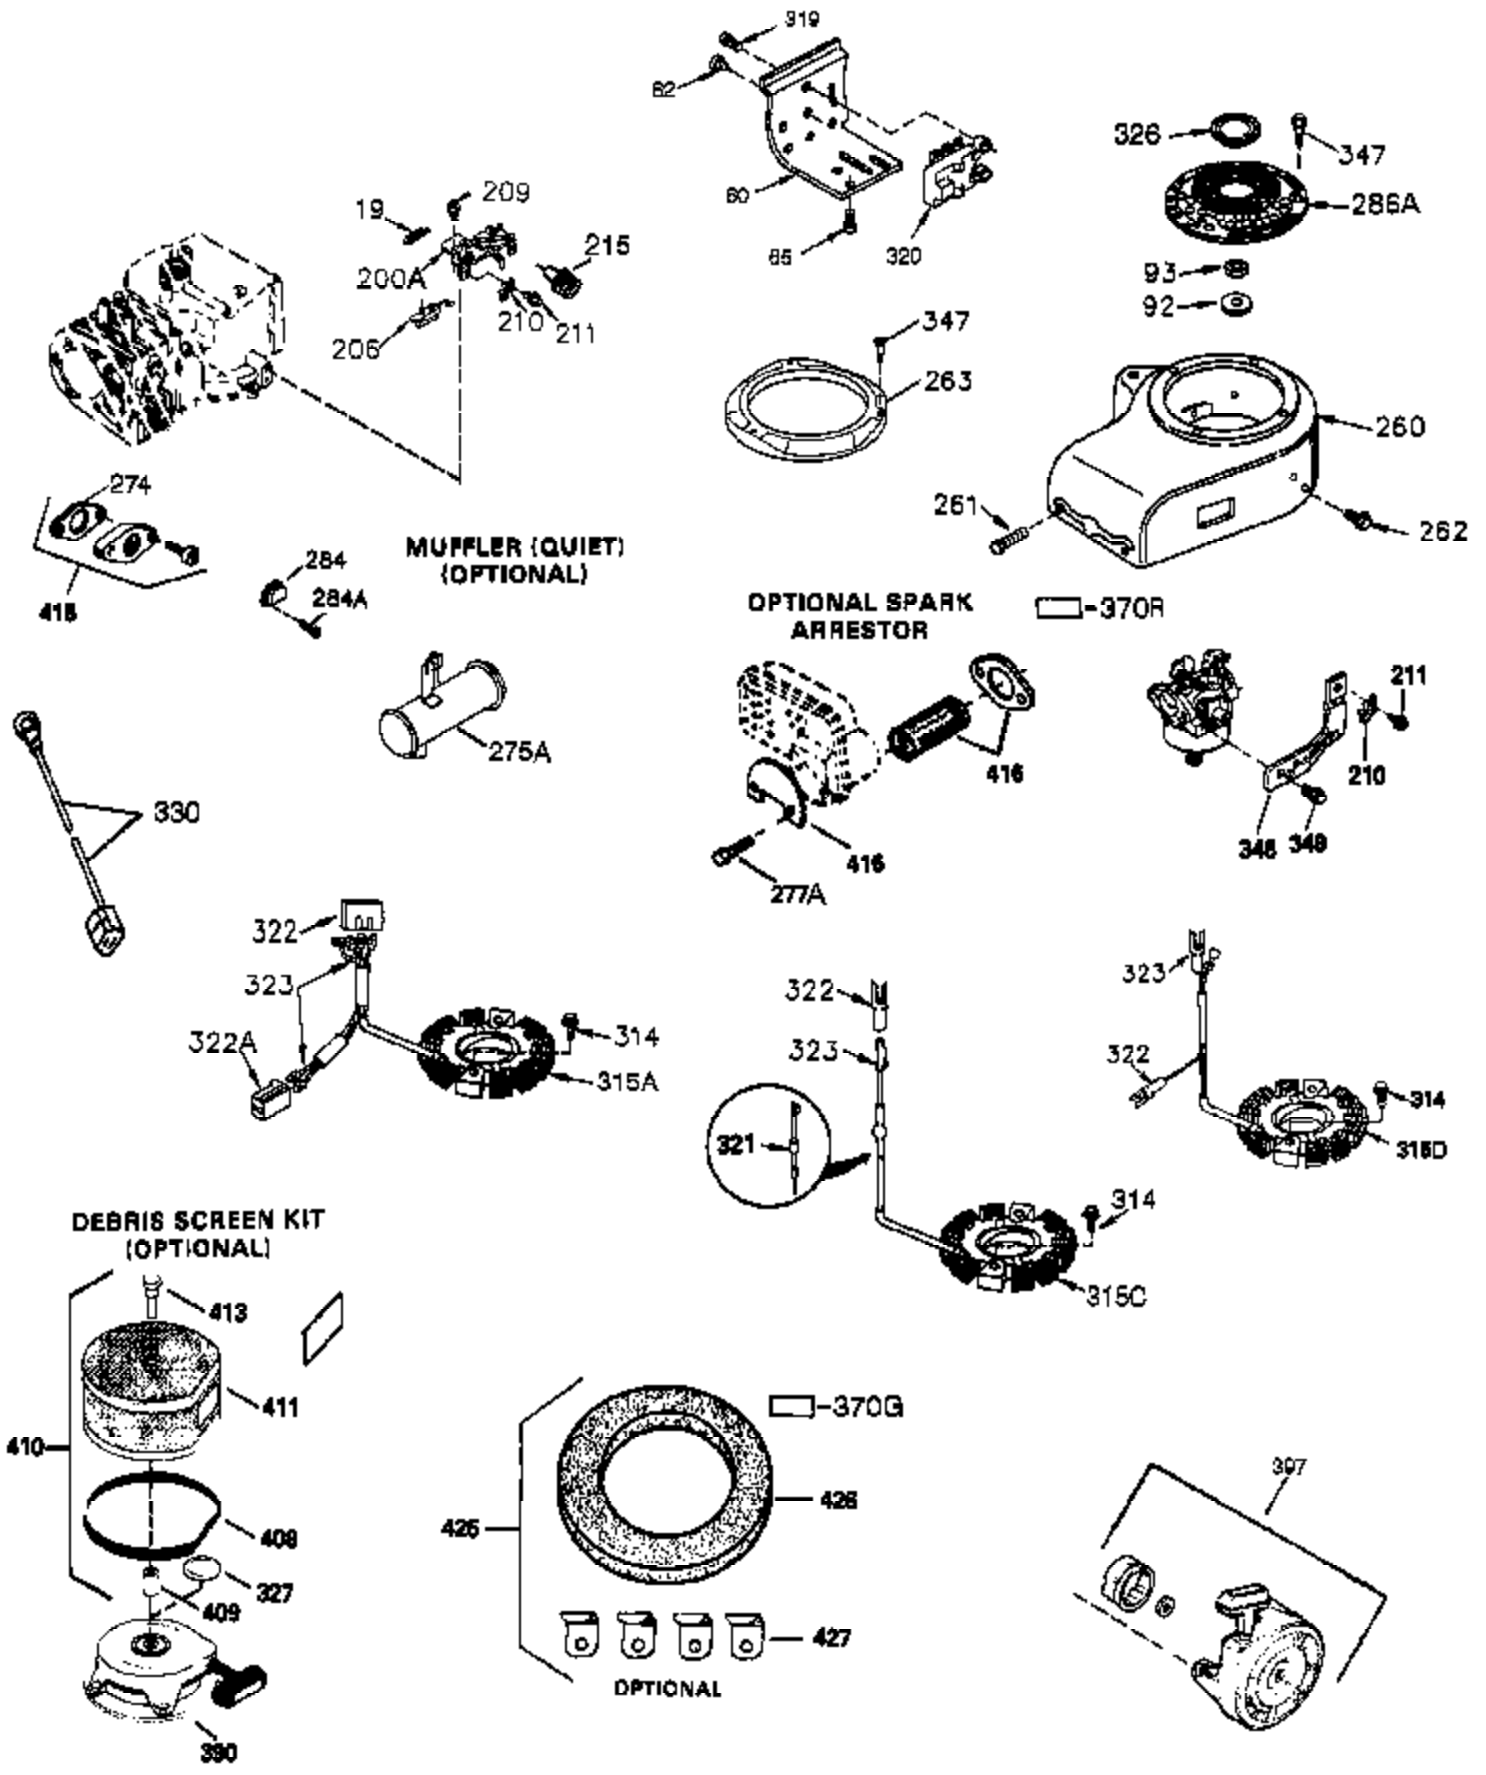

Ref #	Part Number	Qty	Description
60	33273A	1	Blower Housing Extension
62	650760	1	Screw, 8-32 x 3/8"
65	650128	1	Screw, 10-24 x 1/2"
92	650880	1	Lock Washer
93	650881	1	Flywheel Nut
171	28424	1	Breather Element
209	650902	2	Screw, 10-32 x 7/16"
210	27793	1	Conduit Clip
211	28942	1	Screw, 10-32 x 3/8"
260	36266	1	Blower Housing
261	650788	2	Screw, 5/16-18 x 3/4"
262	29747B	2	Screw, Torx T-40, 5/16-24 x 21/32"
263	35963	1	Trim Ring
314	650873	2	Screw, 1/4-20 x 3/4"
321	611161	1	Diode
322	611117	1	Connector Body
323	611118	1	Terminal
326	36210	1	Screen Plug
347	650949	3	Screw, 10-32 x 9/16"
370B	35274	1	Instruction Decal