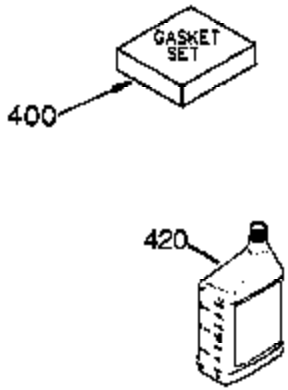

CONTINUED FROM PAGE 2

Engine Parts List #2

Ref #	Part Number	Qty	Description
30	35429A	1	Crankshaft
31	35327	1	Counterbalance Gear
40	35776	1	Piston, Pin & Ring Set (Std.)
40	35777	1	Piston, Pin & Ring Set (.010" OS)
40	35778	1	Piston, Pin & Ring Set (.020" OS)
41	35773	1	Piston & Pin Ass'y. (Std.) (Incl. 43)
41	35774	1	Piston & Pin Ass'y. (.010" OS) (Incl. 43)
41	35775	1	Piston & Pin Ass'y. (.020" OS) (Incl. 43)
42	35779	1	Ring Set (Std.)
42	35780	1	Ring Set (.010" OS)
42	35781	1	Ring Set (.020" OS)
43	35772	2	Piston Pin Retaining Ring
45	35330A	1	Connecting Rod Ass'y. (Incl. 46 & 47)
46	650908	1	Connecting Rod Bolt
47	650882	1	Connecting Rod Bolt
48	34034	2	Valve Lifter
50	35381	1	Camshaft (MCR)
51	35315A	1	Counterbalance Weight
52	31356	1	Oil Pump Ass'y.
69	35317	1	* Mounting Flange Gasket
70	35711A	1	Mounting Flange (Incl. 72, 75 & 80)
72	31927	1	Oil Drain Plug
75	35319	1	Oil Seal
80	35783	1	Governor Shaft
81	30590A	2	Washer
82	35378	1	Governor Gear Ass'y. (Incl. 81)
83	30588A	1	Governor Spool
84	29193	2	Retaining Ring
86	650833	7	Screw, 1/4-20 x 1-3/16"
88	31707A	1	Spacer (Incl. 81)
89	32589	1	Flywheel Key
123	33261	1	Intake Pipe Brace
124	650738	3	Screw, 1/4-20 x 5/8"
171	28424	1	Breather Element
178	29752	2	Nut & Lock Washer, 1/4-28
182	30088A	2	Screw, 1/4-28 x 1"
184	33263	1	* Carburetor To Intake Pipe Gasket
185	34926	1	Intake Pipe
223	650378	2	Screw, Torx T-30, 5/16-18 x 1-1/8"
224	27915A	1	* Intake Pipe Gasket
234	650825	2	Nut & Lock Washer, 1/4-20
238	650834	2	Screw, 10-32 x 1-17/32"
239	33629	1	* Air Cleaner Gasket
240	35538B	1	Air Cleaner Body (Incl. 239)
245A	35404	1	Air Cleaner Filter
245	35403	1	Air Cleaner Filter (Incl. 234)
250	35961	1	Air Cleaner Cover
251	650886	2	Wing Nut, 1/4-20
292	26460	2	Fuel Line Clamp
305	35574	1	Oil Fill Tube
307	35499	1	"O" Ring
308	35437	1	Fill Tube Clip
310	35576	1	Dipstick
370B	35274	1	Instruction Decal
380	632691	1	Carburetor (Incl. 184)