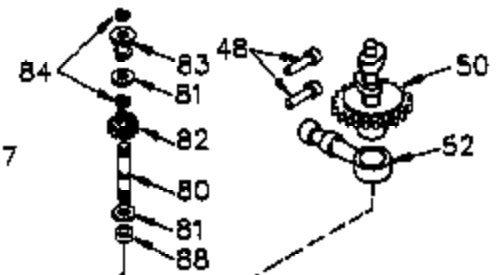

CONTINUED FROM PAGE 2

Engine Parts List #2

Ref #	Part Number	Qty	Description
30	35429A	1	Crankshaft
31	35327	1	Counterbalance Gear
40	35776	1	Piston, Pin & Ring Set (Std.)
40	35777	1	Piston, Pin & Ring Set (.010" OS)
40	35778	1	Piston, Pin & Ring Set (.020" OS)
41	35773	1	Piston & Pin Ass'y. (Std.) (Incl. 43)
41	35774	1	Piston & Pin Ass'y. (.010" OS) (Incl. 43)
41	35775	1	Piston & Pin Ass'y. (.020" OS) (Incl. 43)
42	35779	1	Ring Set (Std.)
42	35780	1	Ring Set (.010" OS)
42	35781	1	Ring Set (.020" OS)
43	35772	2	Piston Pin Retaining Ring
45	35330A	1	Connecting Rod Ass'y. (Incl. 46 & 47)
46	650908	1	Connecting Rod Bolt
47	650882	1	Connecting Rod Bolt
48	34034	2	Valve Lifter
50	35381	1	Camshaft (MCR)
51	35315A	1	Counterbalance Weight
52	31356	1	Oil Pump Ass'y.
69	35317	1	* Mounting Flange Gasket
70	35711A	1	Mounting Flange (Incl. 72, 75 & 80)
72	31927	1	Oil Drain Plug
75	35319	1	Oil Seal
80	35783	1	Governor Shaft
81	30590A	2	Washer
82	35378	1	Governor Gear Ass'y. (Incl. 81)
83	30588A	1	Governor Spool
84	29193	2	Retaining Ring
86	650833	7	Screw, 1/4-20 x 1-3/16"
88	31707A	1	Spacer (Incl. 81)
89	32589	1	Flywheel Key
123	33261	1	Intake Pipe Brace
124	650738	3	Screw, 1/4-20 x 5/8"
171	28424	1	Breather Element
178	29752	2	Nut & Lock Washer, 1/4-28
182	30088A	2	Screw, 1/4-28 x 1"
184	33263	1	* Carburetor To Intake Pipe Gasket
185	34926	1	Intake Pipe
223	650378	2	Screw, Torx T-30, 5/16-18 x 1-1/8"
224	27915A	1	* Intake Pipe Gasket
234	650825	2	Nut & Lock Washer, 1/4-20
238	650834	2	Screw, 10-32 x 1-17/32"
239	33629	1	* Air Cleaner Gasket
240	35538B	1	Air Cleaner Body (Incl. 239)
245A	35404	1	Air Cleaner Filter
245	35403	1	Air Cleaner Filter (Incl. 234)
250	35961	1	Air Cleaner Cover
251	650886	2	Wing Nut, 1/4-20
292	26460	2	Fuel Line Clamp
305	35574	1	Oil Fill Tube
307	35499	1	"O" Ring
308	35437	1	Fill Tube Clip
310	35576	1	Dipstick
370B	35274	1	Instruction Decal
380	632691	1	Carburetor (Incl. 184)