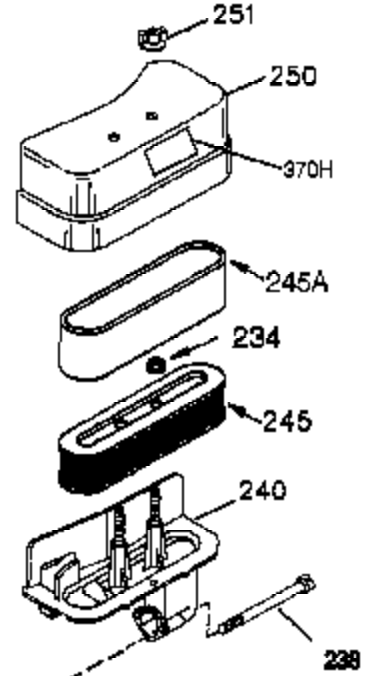

CONTINUED FROM PAGE 2

Ref #	Part Number	Qty	Description
30	35752A	1	Crankshaft
31	35327	1	Counterbalance Gear
40	35776A	1	Piston, Pin & Ring Set (Std.)
40	35777A	1	Piston, Pin & Ring Set (.010" OS)
40	35778A	1	Piston, Pin & Ring Set (.020" OS)
41	35773A	1	Piston & Pin Ass'y. (Std.) (Incl. 43)
41	35774A	1	Piston & Pin Ass'y. (.010" OS) (Incl. 43)
41	35775A	1	Piston & Pin Ass'y. (.020" OS) (Incl. 43)
42	35779	1	Ring Set (Std.)
42	35780	1	Ring Set (.010" OS)
42	35781	1	Ring Set (.020" OS)
43	35772	2	Piston Pin Retaining Ring
45	36895	1	Connecting Rod Ass'y. (Incl. 47)
47	651033	2	Connecting Rod Bolts
48	34034	2	Valve Lifter
50	35381	1	Camshaft (MCR)
51	35315A	1	Counterbalance Weight
52	31356	1	Oil Pump Ass'y.
69	35317	1	* Mounting Flange Gasket
70	35711A	1	Mounting Flange (Incl. 72, 75 & 80)
72	31927	1	Oil Drain Plug
75	35319	1	Oil Seal
80	35783	1	Governor Shaft
81	30590A	2	Washer
82	35378	1	Governor Gear Ass'y. (Incl. 81)
83	30588A	1	Governor Spool
84	29193	2	Retaining Ring
86	650833	7	Screw, 1/4-20 x 1-3/16"
88	31707A	1	Spacer (Incl. 81)
89	32589	1	Flywheel Key
123	33261	1	Intake Pipe Brace
124	651031	3	Screw, 1/4-20 x 9/16"
171	28424	1	Breather Element
178	29752	2	Nut & Lock Washer, 1/4-28
182	30088A	2	Screw, 1/4-28 x 1"
184	33263	1	* Carburetor To Intake Pipe Gasket
185	34926	1	Intake Pipe
223	650378	2	Screw, Torx T-30, 5/16-18 x 1-1/8"
224	27915A	1	* Intake Pipe Gasket
234	650825	2	Nut & Lock Washer, 1/4-20
238	650834	2	Screw, 10-32 x 1-17/32"
239	33629	1	* Air Cleaner Gasket
240	35538B	1	Air Cleaner Body (Incl. 239)
245A	35404	1	Air Cleaner Filter
245	35403	1	Air Cleaner Filter (Incl. 234)
250	35961	1	Air Cleaner Cover
251	650886	2	Wing Nut, 1/4-20
292	26460	3	Fuel Line Clamp
305	35574	1	Oil Fill Tube
307	35499	1	"O" Ring
308	35437	1	Fill Tube Clip
310	35576	1	Dipstick
323B	611277	1	Terminal
323A	611276	1	Terminal
380	640091A	1	Carburetor (Incl. 184)