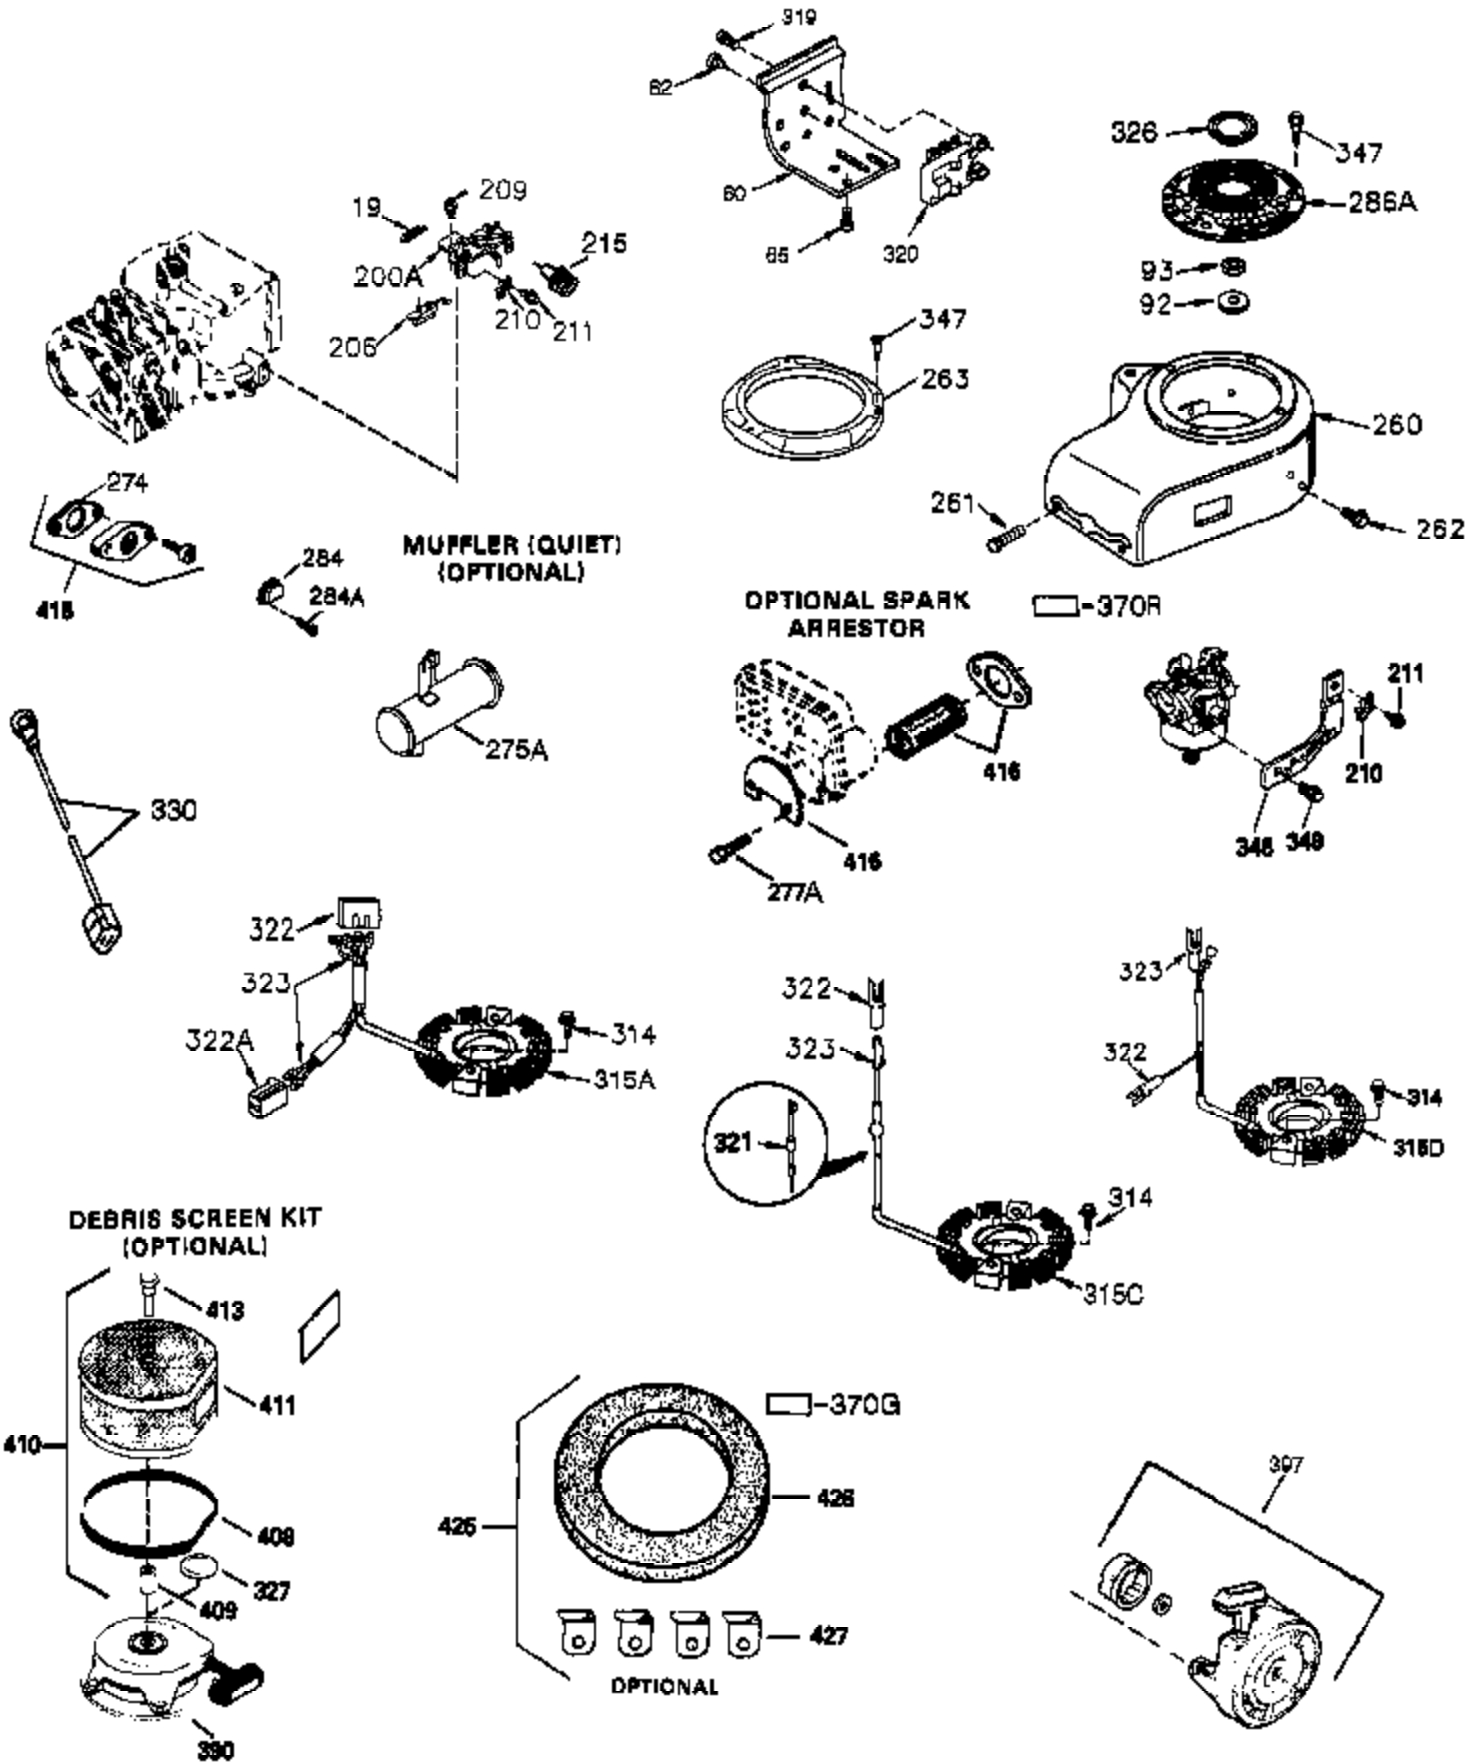

Ref #	Part Number	Qty	Description
19	36495	1	Extension Spring
60	33273A	1	Blower Housing Extension
65	650128	1	Screw, 10-24 x 1/2"
92	650880	1	Lock Washer
93	650881	1	Flywheel Nut
171	28424	1	Breather Element
209	650902	2	Screw, 10-32 x 7/16"
210	27793	1	Conduit Clip
211	28942	1	Screw, 10-32 x 3/8"
260	33635C	1	Blower Housing
261	650788	2	Screw, 5/16-18 x 3/4"
262	29747B	2	Screw, Torx T-40, 5/16-24 x 21/32"
263	35963	1	Trim Ring
314	650873	2	Screw, 1/4-20 x 3/4"
319	650735	2	Screw, 10-24 x 3/8"
320	611175	1	Regulator (5 Amp D.C.)
322	610921	1	Connector Body
323	610922	2	Terminal
323A	611276	1	Terminal
323B	611277	1	Terminal
326	36210	1	Screen Plug
347	650949	3	Screw, 10-32 x 9/16"
900	0	1	Rep. engine 752289C, order from 71-99 9