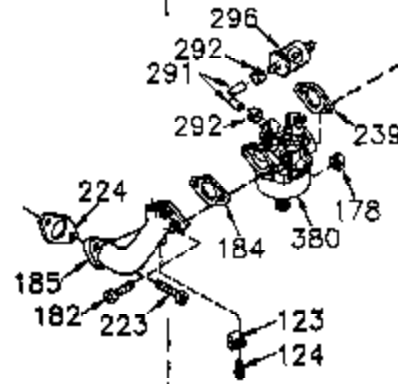

CONTINUED FROM PAGE 2

Ref #	Part Number	Qty	Description
30	35752A	1	Crankshaft
31	35327	1	Counterbalance Gear
40	35776A	1	Piston, Pin & Ring Set (Std.)
40	35777A	1	Piston, Pin & Ring Set (.010" OS)
40	35778A	1	Piston, Pin & Ring Set (.020" OS)
41	35773A	1	Piston & Pin Ass'y. (Std.) (Incl. 43)
41	35774A	1	Piston & Pin Ass'y. (.010" OS) (Incl. 43)
41	35775A	1	Piston & Pin Ass'y. (.020" OS) (Incl. 43)
42	35779	1	Ring Set (Std.)
42	35780	1	Ring Set (.010" OS)
42	35781	1	Ring Set (.020" OS)
43	35772	2	Piston Pin Retaining Ring
45	36895	1	Connecting Rod Ass'y. (Incl. 47)
47	651033	2	Connecting Rod Bolts
48	34034	2	Valve Lifter
50	35381	1	Camshaft (MCR)
51	35315A	1	Counterbalance Weight
52	31356	1	Oil Pump Ass'y.
69	35317	1	* Mounting Flange Gasket
70	35711A	1	Mounting Flange (Incl. 72, 75 & 80)
72	31927	1	Oil Drain Plug
75	35319	1	Oil Seal
80	35783	1	Governor Shaft
81	30590A	2	Washer
82	35378	1	Governor Gear Ass'y. (Incl. 81)
83	30588A	1	Governor Spool
84	29193	2	Retaining Ring
86	650833	7	Screw, 1/4-20 x 1-3/16"
88	31707A	1	Spacer (Incl. 81)
89	32589	1	Flywheel Key
123	33261	1	Intake Pipe Brace
124	651031	3	Screw, 1/4-20 x 9/16"
171	28424	1	Breather Element
178	29752	2	Nut & Lock Washer, 1/4-28
182	30088A	2	Screw, 1/4-28 x 1"
184	33263	1	* Carburetor To Intake Pipe Gasket
185	34926	1	Intake Pipe
223	650378	2	Screw, Torx T-30, 5/16-18 x 1-1/8"
224	27915A	1	* Intake Pipe Gasket
234	650825	2	Nut & Lock Washer, 1/4-20
238	650834	2	Screw, 10-32 x 1-17/32"
239	33629	1	* Air Cleaner Gasket
240	35538B	1	Air Cleaner Body (Incl. 239)
245A	35404	1	Air Cleaner Filter
245	35403	1	Air Cleaner Filter (Incl. 234)
250	35961	1	Air Cleaner Cover
251	650886	2	Wing Nut, 1/4-20
292	26460	3	Fuel Line Clamp
305	35574	1	Oil Fill Tube
307	35499	1	"O" Ring
308	35437	1	Fill Tube Clip
310	35576	1	Dipstick
323B	611277	1	Terminal
323A	611276	1	Terminal
380	640091A	1	Carburetor (Incl. 184)