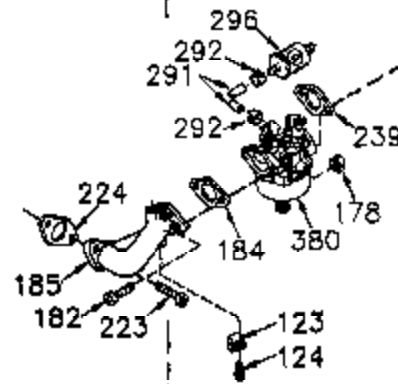

CONTINUED FROM PAGE 2

Ref #	Part Number	Qty	Description
30	35429A	1	Crankshaft
31	35327	1	Counterbalance Gear
40	35776	1	Piston, Pin & Ring Set (Std.)
40	35777	1	Piston, Pin & Ring Set (.010" OS)
40	35778	1	Piston, Pin & Ring Set (.020" OS)
41	35773	1	Piston & Pin Ass'y. (Std.) (Incl. 43)
41	35774	1	Piston & Pin Ass'y. (.010" OS) (Incl. 43)
41	35775	1	Piston & Pin Ass'y. (.020" OS) (Incl. 43)
42	35779	1	Ring Set (Std.)
42	35780	1	Ring Set (.010" OS)
42	35781	1	Ring Set (.020" OS)
43	35772	2	Piston Pin Retaining Ring
45	36895	1	Connecting Rod Ass'y. (Incl. 47)
47	651033	2	Connecting Rod Bolt
48	34034	2	Valve Lifter
50	35381	1	Camshaft (MCR)
51	35315A	1	Counterbalance Weight
52	31356	1	Oil Pump Ass'y.
69	35317	1	* Mounting Flange Gasket
70	35711A	1	Mounting Flange (Incl. 72, 75 & 80)
72	31927	1	Oil Drain Plug
75	35319	1	Oil Seal
80	35783	1	Governor Shaft
81	30590A	2	Washer
82	35378	1	Governor Gear Ass'y. (Incl. 81)
83	30588A	1	Governor Spool
84	29193	2	Retaining Ring
86	650833	7	Screw, 1/4-20 x 1-3/16"
88	31707A	1	Spacer (Incl. 81)
89	32589	1	Flywheel Key
123	33261	1	Intake Pipe Brace
124	651031	3	Screw, 1/4-20 x 9/16"
171	28424	1	Breather Element
178	29752	2	Nut & Lock Washer, 1/4-28
182	30088A	2	Screw, 1/4-28 x 1"
184	33263	1	* Carburetor To Intake Pipe Gasket
185	34926	1	Intake Pipe
223	650378	2	Screw, Torx T-30, 5/16-18 x 1-1/8"
224	27915A	1	* Intake Pipe Gasket
234	650825	2	Nut & Lock Washer, 1/4-20
238	650834	2	Screw, 10-32 x 1-17/32"
239	33629	1	* Air Cleaner Gasket
240	35538B	1	Air Cleaner Body (Incl. 239)
245	35403	1	Air Cleaner Filter (Incl. 234)
245A	35404	1	Air Cleaner Filter
250	35961	1	Air Cleaner Cover
251	650886	2	Wing Nut, 1/4-20
292	26460	2	Fuel Line Clamp
305	35574	1	Oil Fill Tube
307	35499	1	"O" Ring
308	35437	1	Fill Tube Clip
310	35576	1	Dipstick
380	632692	1	Carburetor (Incl. 184)
400	36452A	1	* Gasket Set (Incl. items marked PK in notes) Incl. part #'s 26756 (1), 27272A (2), 27896A (2), 27915A (1), 29673 (1), 33263 (1), 33629 (1), 34041A (1), 34327A (1), 34698A (1), 34912 (1), 34923A (1), 35262A (1), 35317 (1), 35865 (1)