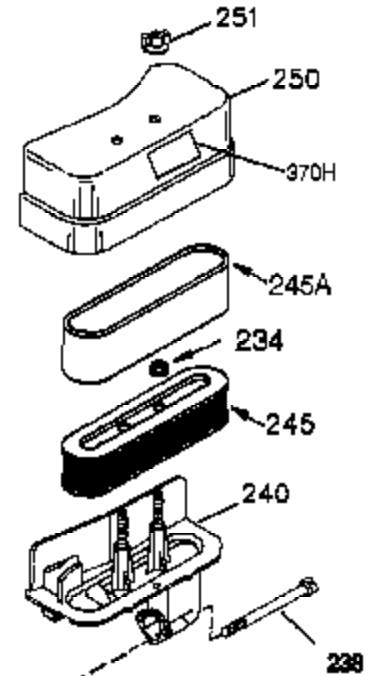

CONTINUED FROM PAGE 2

Ref #	Part Number	Qty	Description
30	35429A	1	Crankshaft
31	35327	1	Counterbalance Gear
40	35776	1	Piston, Pin & Ring Set (Std.)
40	35777	1	Piston, Pin & Ring Set (.010" OS)
40	35778	1	Piston, Pin & Ring Set (.020" OS)
41	35773	1	Piston & Pin Ass'y. (Std.) (Incl. 43)
41	35774	1	Piston & Pin Ass'y. (.010" OS) (Incl. 43)
41	35775	1	Piston & Pin Ass'y. (.020" OS) (Incl. 43)
42	35779	1	Ring Set (Std.)
42	35780	1	Ring Set (.010" OS)
42	35781	1	Ring Set (.020" OS)
43	35772	2	Piston Pin Retaining Ring
45	36895	1	Connecting Rod Ass'y. (Incl. 47)
47	651033	2	Connecting Rod Bolt
48	34034	2	Valve Lifter
50	35381	1	Camshaft (MCR)
51	35315A	1	Counterbalance Weight
52	31356	1	Oil Pump Ass'y.
69	35317	1	* Mounting Flange Gasket
70	35711A	1	Mounting Flange (Incl. 72, 75 & 80)
72	31927	1	Oil Drain Plug
75	35319	1	Oil Seal
80	35783	1	Governor Shaft
81	30590A	2	Washer
82	35378	1	Governor Gear Ass'y. (Incl. 81)
83	30588A	1	Governor Spool
84	29193	2	Retaining Ring
86	650833	7	Screw, 1/4-20 x 1-3/16"
88	31707A	1	Spacer (Incl. 81)
89	32589	1	Flywheel Key
123	33261	1	Intake Pipe Brace
124	651031	3	Screw, 1/4-20 x 9/16"
171	28424	1	Breather Element
178	29752	2	Nut & Lock Washer, 1/4-28
182	30088A	2	Screw, 1/4-28 x 1"
184	33263	1	* Carburetor To Intake Pipe Gasket
185	34926	1	Intake Pipe
223	650378	2	Screw, Torx T-30, 5/16-18 x 1-1/8"
224	27915A	1	* Intake Pipe Gasket
234	650825	2	Nut & Lock Washer, 1/4-20
238	650834	2	Screw, 10-32 x 1-17/32"
239	33629	1	* Air Cleaner Gasket
240	35538B	1	Air Cleaner Body (Incl. 239)
245	35403	1	Air Cleaner Filter (Incl. 234)
245A	35404	1	Air Cleaner Filter
250	35961	1	Air Cleaner Cover
251	650886	2	Wing Nut, 1/4-20
292	26460	2	Fuel Line Clamp
305	35574	1	Oil Fill Tube
307	35499	1	"O" Ring
308	35437	1	Fill Tube Clip
310	35576	1	Dipstick
380	632692	1	Carburetor (Incl. 184)
400	36452A	1	* Gasket Set (Incl. items marked PK in notes) Incl. part #'s 26756 (1), 27272A (2), 27896A (2), 27915A (1), 29673 (1), 33263 (1), 33629 (1), 34041A (1), 34327A (1), 34698A (1), 34912 (1), 34923A (1), 35262A (1), 35317 (1), 35865 (1)