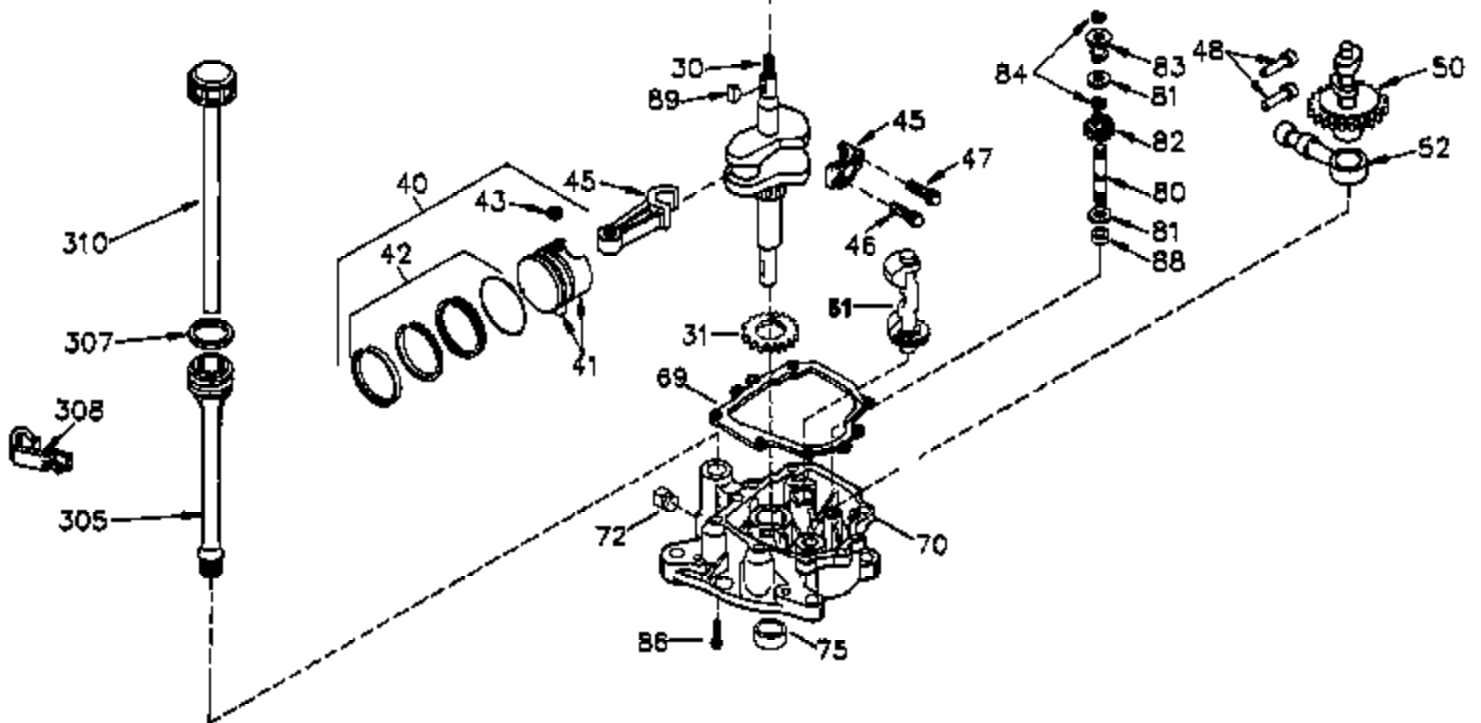

CONTINUED FROM PAGE 2

Ref #	Part Number	Qty	Description
30	35429A	1	Crankshaft
31	35327	1	Counterbalance Gear
40	35776	1	Piston, Pin & Ring Set (Std.)
40	35777	1	Piston, Pin & Ring Set (.010" OS)
40	35778	1	Piston, Pin & Ring Set (.020" OS)
41	35773	1	Piston & Pin Ass'y. (Std.) (Incl. 43)
41	35774	1	Piston & Pin Ass'y. (.010" OS) (Incl. 43)
41	35775	1	Piston & Pin Ass'y. (.020" OS) (Incl. 43)
42	35779	1	Ring Set (Std.)
42	35780	1	Ring Set (.010" OS)
42	35781	1	Ring Set (.020" OS)
43	35772	2	Piston Pin Retaining Ring
45	36895	1	Connecting Rod Ass'y. (Incl. 47)
47	651033	2	Connecting Rod Bolt
48	34034	2	Valve Lifter
50	35381	1	Camshaft (MCR)
51	35315A	1	Counterbalance Weight
52	31356	1	Oil Pump Ass'y.
69	35317	1	* Mounting Flange Gasket
70	35711A	1	Mounting Flange (Incl. 72, 75 & 80)
72	31927	1	Oil Drain Plug
75	35319	1	Oil Seal
80	35783	1	Governor Shaft
81	30590A	2	Washer
82	35378	1	Governor Gear Ass'y. (Incl. 81)
83	30588A	1	Governor Spool
84	29193	2	Retaining Ring
86	650833	7	Screw, 1/4-20 x 1-3/16"
88	31707A	1	Spacer (Incl. 81)
89	32589	1	Flywheel Key
123	33261	1	Intake Pipe Brace
124	651031	3	Screw, 1/4-20 x 9/16"
171	28424	1	Breather Element
178	29752	2	Nut & Lock Washer, 1/4-28
182	30088A	2	Screw, 1/4-28 x 1"
184	33263	1	* Carburetor To Intake Pipe Gasket
185	34926	1	Intake Pipe
223	650378	2	Screw, Torx T-30, 5/16-18 x 1-1/8"
224	27915A	1	* Intake Pipe Gasket
234	650825	2	Nut & Lock Washer, 1/4-20
238	650834	2	Screw, 10-32 x 1-17/32"
239	33629	1	* Air Cleaner Gasket
240	35538B	1	Air Cleaner Body (Incl. 239)
245	35403	1	Air Cleaner Filter (Incl. 234)
245A	35404	1	Air Cleaner Filter
250	35961	1	Air Cleaner Cover
251	650886	2	Wing Nut, 1/4-20
292	26460	2	Fuel Line Clamp
305	35574	1	Oil Fill Tube
307	35499	1	"O" Ring
308	35437	1	Fill Tube Clip
310	35576	1	Dipstick
380	632692	1	Carburetor (Incl. 184)
400	36452A	1	* Gasket Set (Incl. items marked PK in notes) Incl. part #'s 26756 (1), 27272A (2), 27896A (2), 27915A (1), 29673 (1), 33263 (1), 33629 (1), 34041A (1), 34327A (1), 34698A (1), 34912 (1), 34923A (1), 35262A (1), 35317 (1), 35865 (1)