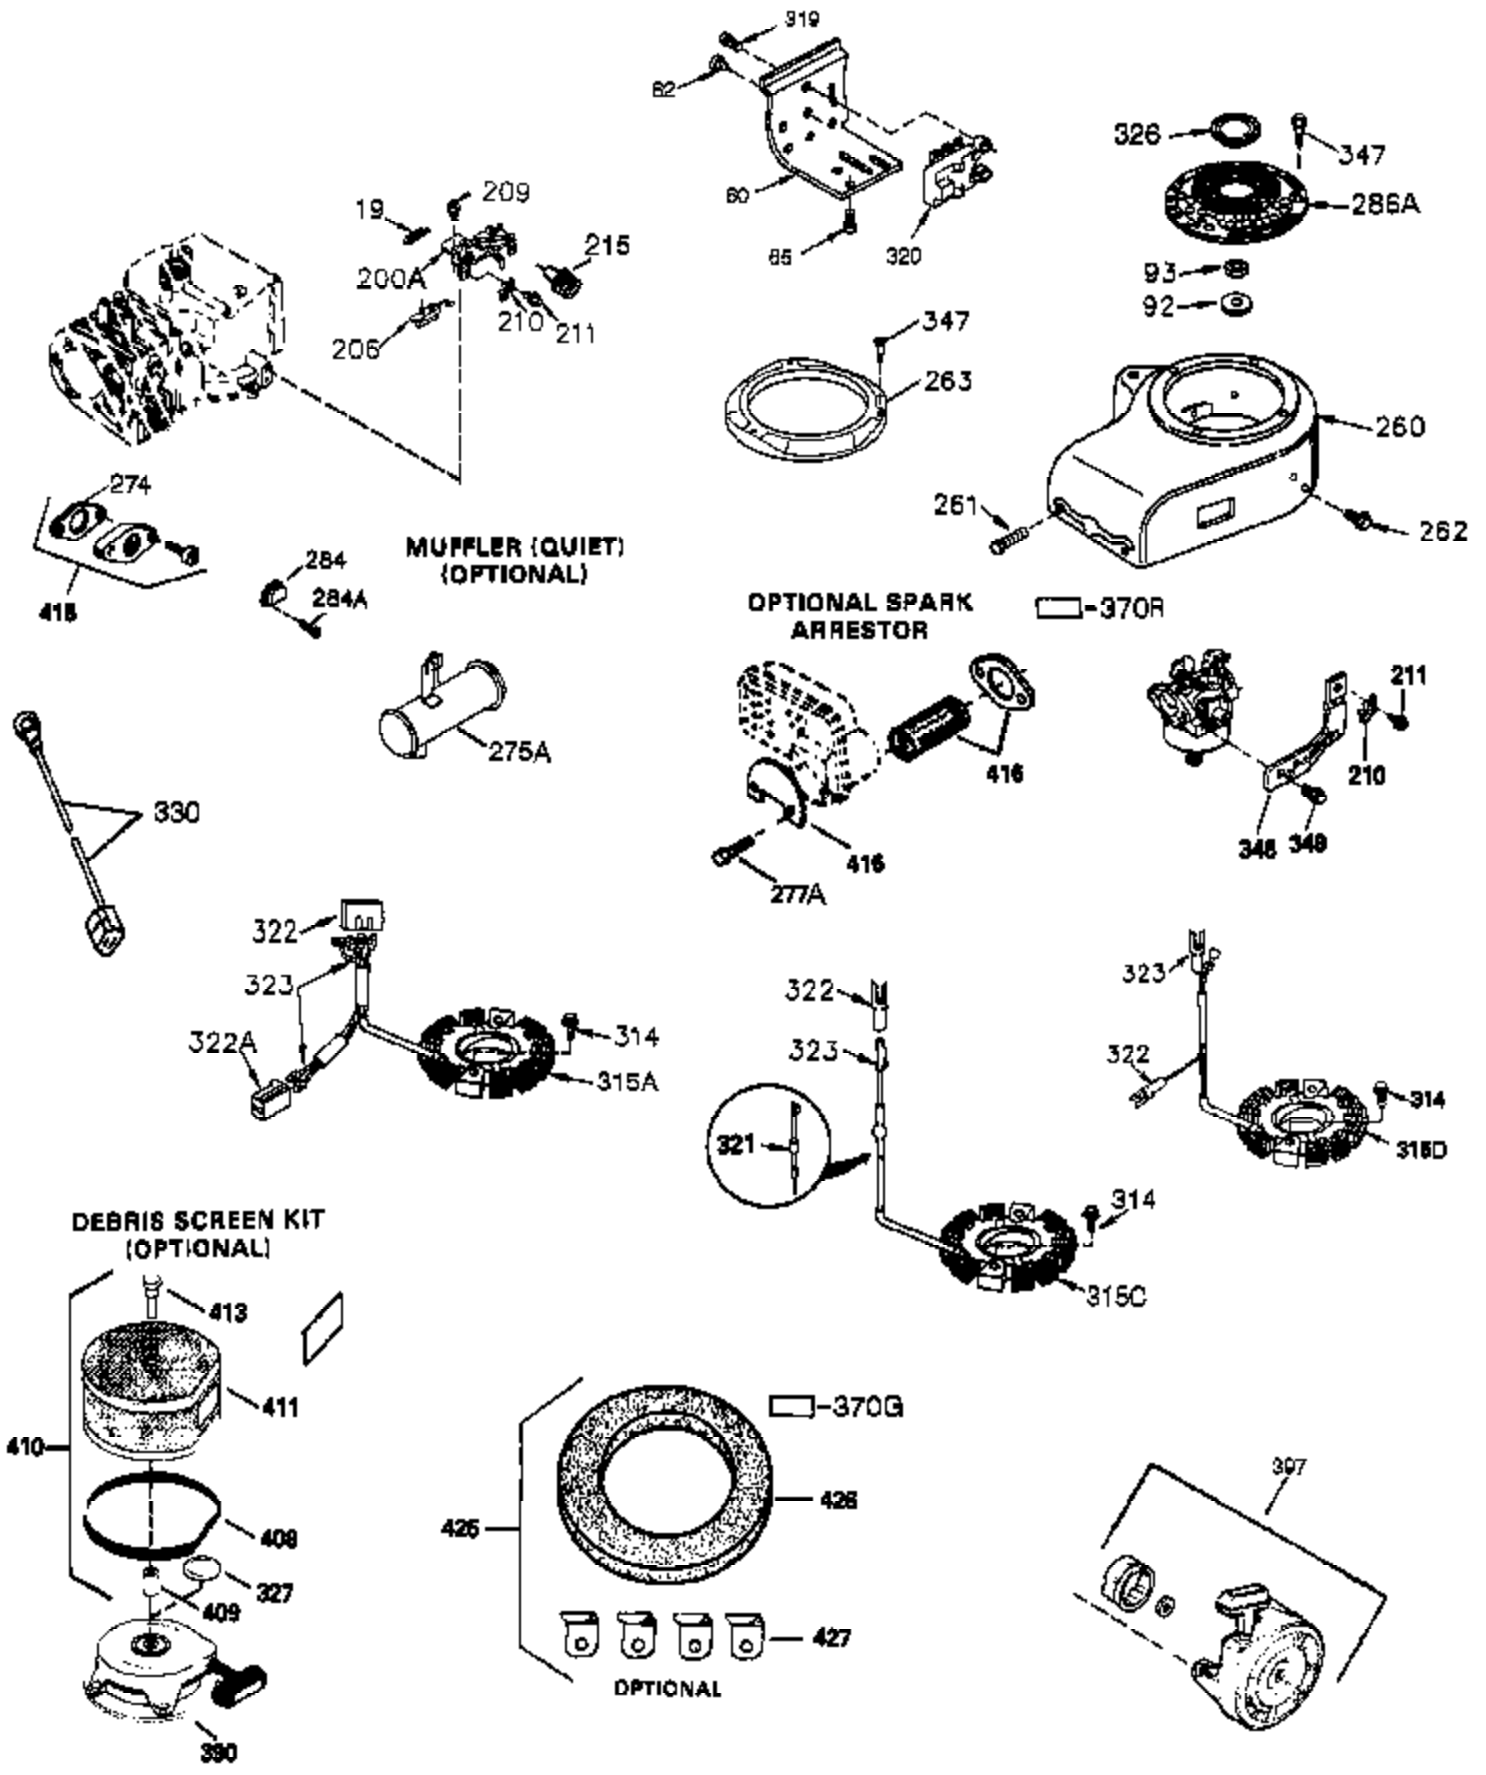

Ref #	Part Number	Qty	Description
60	33273A	1	Blower Housing Extension
62	650760	1	Screw, 8-32 x 3/8"
65	650990	1	Screw, Torx T-30, 1/4-20 x 15/32"
92	650880	1	Lock Washer
93	650881	1	Flywheel Nut
171	28424	1	Breather Element
209	650902	2	Screw, 10-32 x 7/16"
210	27793	1	Conduit Clip
211	28942	1	Screw, 10-32 x 3/8"
260	36292	1	Blower Housing
261	650788	2	Screw, 5/16-18 x 3/4"
262	29747B	2	Screw, Torx T-40, 5/16-24 x 21/32"
263	35963	1	Trim Ring
314	650873	2	Screw, 1/4-20 x 3/4"
321	611161	1	Diode
322	611142	1	Connector Body
323	611118	2	Terminal
326	36210	1	Screen Plug
347	650949	3	Screw, 10-32 x 9/16"
900	0	1	Replacement EN 752291B, order from 71 -999.
900	0	1	Replacement SB 752312A, order from 71 -999.