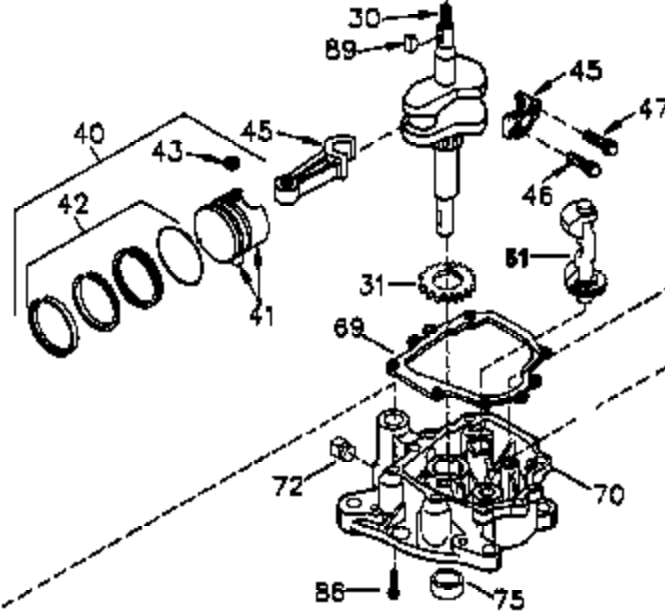

CONTINUED FROM PAGE 2

Ref #	Part Number	Qty	Description
30	35422A	1	Crankshaft
31	35327	1	Counterbalance Gear
40	35776A	1	Piston, Pin & Ring Set (Std.)
40	35777A	1	Piston, Pin & Ring Set (.010" OS)
40	35778A	1	Piston, Pin & Ring Set (.020" OS)
41	35773A	1	Piston & Pin Ass'y. (Std.) (Incl. 43)
41	35774A	1	Piston & Pin Ass'y. (.010" OS) (Incl. 43)
41	35775A	1	Piston & Pin Ass'y. (.020" OS) (Incl. 43)
42	35779	1	Ring Set (Std.)
42	35780	1	Ring Set (.010" OS)
42	35781	1	Ring Set (.020" OS)
43	35772	2	Piston Pin Retaining Ring
45	36895	1	Connecting Rod Ass'y. (Incl. 47)
47	651033	2	Connecting Rod Bolt
48	34034	2	Valve Lifter
50	35381	1	Camshaft (MCR)
51	35315A	1	Counterbalance Weight
52	31356	1	Oil Pump Ass'y.
69	35317	1	* Mounting Flange Gasket
70	35711A	1	Mounting Flange (Incl. 72,75 & 80)
72	31927	1	Oil Drain Plug
75	35319	1	Oil Seal
80	35783	1	Governor Shaft
81	30590A	2	Washer
82	35378	1	Governor Gear Ass'y. (Incl. 81)
83	30588A	1	Governor Spool
84	29193	2	Retaining Ring
86	650833	7	Screw, 1/4-20 x 1-3/16"
88	31707A	1	Spacer (Incl. 81)
89	32589	1	Flywheel Key
123	33261	1	Intake Pipe Bracket
124	651031	3	Screw, 1/4-20 x 9/16"
171	28424	1	Breather Element
178	29752	2	Nut & Lock Washer, 1/4-28
182	30088A	2	Screw, 1/4-28 x 1"
184	33263	1	* Carburetor To Intake Pipe Gasket
185	34926	1	Intake Pipe
223	650378	2	Screw, Torx T-30, 5/16-18 x 1-3/32"
224	27915A	1	* Intake Pipe Gasket
234	650825	2	Nut & Lock Washer, 1/4-20
238	650834	2	Screw, 10-32 x 1-17/32"
239	33629	1	* Air Cleaner Gasket
240	35538B	1	Air Cleaner Body (Incl. 239)
245	35403	1	Air Cleaner Filter (Incl. 234)
245A	35404	1	Air Cleaner Filter
250	35961	1	Air Cleaner Cover
251	650886	2	Wing Nut, 1/4-20
292	26460	1	Fuel Line Clamp
305	35574	1	Oil Fill Tube
307	35499	1	"O" Ring
308	35437	1	Fill Tube Clip
310	35576	1	Dipstick
380	640091A	1	Carburetor (Incl. 184)
400	36452	1	* Gasket Set (Incl. items marked PK in notes) Incl. part #'s 26756 (1),27272A (2),27896A (2),27915A (1),29673 (1),33263 (1),33629 (1),34041A (1),34327A (1),34698A (1),34912 (1), 34923A (1),35262 (1),35317 (1),35865 (1)