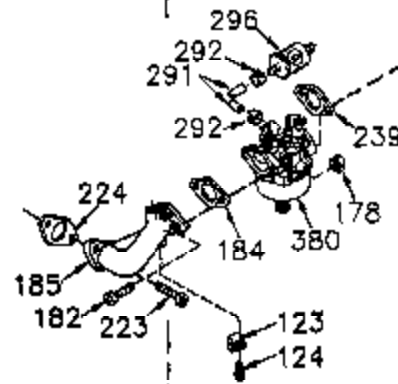

CONTINUED FROM PAGE 2

Ref #	Part Number	Qty	Description
30	35422A	1	Crankshaft
31	35327	1	Counterbalance Gear
40	35776A	1	Piston, Pin & Ring Set (Std.)
40	35777A	1	Piston, Pin & Ring Set (.010" OS)
40	35778A	1	Piston, Pin & Ring Set (.020" OS)
41	35773A	1	Piston & Pin Ass'y. (Std.) (Incl. 43)
41	35774A	1	Piston & Pin Ass'y. (.010" OS) (Incl. 43)
41	35775A	1	Piston & Pin Ass'y. (.020" OS) (Incl. 43)
42	35779	1	Ring Set (Std.)
42	35780	1	Ring Set (.010" OS)
42	35781	1	Ring Set (.020" OS)
43	35772	2	Piston Pin Retaining Ring
45	36895	1	Connecting Rod Ass'y. (Incl. 47)
47	651033	2	Connecting Rod Bolt
48	34034	2	Valve Lifter
50	35381	1	Camshaft (MCR)
51	35315A	1	Counterbalance Weight
52	31356	1	Oil Pump Ass'y.
69	35317	1	* Mounting Flange Gasket
70	35711A	1	Mounting Flange (Incl. 72,75 & 80)
72	31927	1	Oil Drain Plug
75	35319	1	Oil Seal
80	35783	1	Governor Shaft
81	30590A	2	Washer
82	35378	1	Governor Gear Ass'y. (Incl. 81)
83	30588A	1	Governor Spool
84	29193	2	Retaining Ring
86	650833	7	Screw, 1/4-20 x 1-3/16"
88	31707A	1	Spacer (Incl. 81)
89	32589	1	Flywheel Key
123	33261	1	Intake Pipe Bracket
124	651031	3	Screw, 1/4-20 x 9/16"
171	28424	1	Breather Element
178	29752	2	Nut & Lock Washer, 1/4-28
182	30088A	2	Screw, 1/4-28 x 1"
184	33263	1	* Carburetor To Intake Pipe Gasket
185	34926	1	Intake Pipe
223	650378	2	Screw, Torx T-30, 5/16-18 x 1-3/32"
224	27915A	1	* Intake Pipe Gasket
234	650825	2	Nut & Lock Washer, 1/4-20
238	650834	2	Screw, 10-32 x 1-17/32"
239	33629	1	* Air Cleaner Gasket
240	35538B	1	Air Cleaner Body (Incl. 239)
245	35403	1	Air Cleaner Filter (Incl. 234)
245A	35404	1	Air Cleaner Filter
250	35961	1	Air Cleaner Cover
251	650886	2	Wing Nut, 1/4-20
292	26460	1	Fuel Line Clamp
305	35574	1	Oil Fill Tube
307	35499	1	"O" Ring
308	35437	1	Fill Tube Clip
310	35576	1	Dipstick
380	640091A	1	Carburetor (Incl. 184)
400	36452	1	* Gasket Set (Incl. items marked PK in notes) Incl. part #'s 26756 (1),27272A (2),27896A (2),27915A (1),29673 (1),33263 (1),33629 (1),34041A (1),34327A (1),34698A (1),34912 (1), 34923A (1),35262 (1),35317 (1),35865 (1)