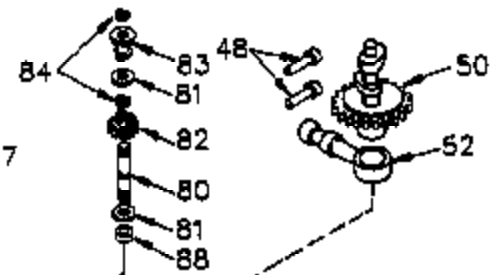

CONTINUED FROM PAGE 2

Ref #	Part Number	Qty	Description
30	35422A	1	Crankshaft
31	35327	1	Counterbalance Gear
40	35776A	1	Piston, Pin & Ring Set (Std.)
40	35777A	1	Piston, Pin & Ring Set (.010" OS)
40	35778A	1	Piston, Pin & Ring Set (.020" OS)
41	35773A	1	Piston & Pin Ass'y. (Std.) (Incl. 43)
41	35774A	1	Piston & Pin Ass'y. (.010" OS) (Incl. 43)
41	35775A	1	Piston & Pin Ass'y. (.020" OS) (Incl. 43)
42	35779	1	Ring Set (Std.)
42	35780	1	Ring Set (.010" OS)
42	35781	1	Ring Set (.020" OS)
43	35772	2	Piston Pin Retaining Ring
45	36895	1	Connecting Rod Ass'y. (Incl. 47)
47	651033	2	Connecting Rod Bolt
48	34034	2	Valve Lifter
50	35381	1	Camshaft (MCR)
51	35315A	1	Counterbalance Weight
52	31356	1	Oil Pump Ass'y.
69	35317	1	* Mounting Flange Gasket
70	35711A	1	Mounting Flange (Incl. 72,75 & 80)
72	31927	1	Oil Drain Plug
75	35319	1	Oil Seal
80	35783	1	Governor Shaft
81	30590A	2	Washer
82	35378	1	Governor Gear Ass'y. (Incl. 81)
83	30588A	1	Governor Spool
84	29193	2	Retaining Ring
86	650833	7	Screw, 1/4-20 x 1-3/16"
88	31707A	1	Spacer (Incl. 81)
89	32589	1	Flywheel Key
123	33261	1	Intake Pipe Bracket
124	651031	3	Screw, 1/4-20 x 9/16"
171	28424	1	Breather Element
178	29752	2	Nut & Lock Washer, 1/4-28
182	30088A	2	Screw, 1/4-28 x 1"
184	33263	1	* Carburetor To Intake Pipe Gasket
185	34926	1	Intake Pipe
223	650378	2	Screw, Torx T-30, 5/16-18 x 1-3/32"
224	27915A	1	* Intake Pipe Gasket
234	650825	2	Nut & Lock Washer, 1/4-20
238	650834	2	Screw, 10-32 x 1-17/32"
239	33629	1	* Air Cleaner Gasket
240	35538B	1	Air Cleaner Body (Incl. 239)
245	35403	1	Air Cleaner Filter (Incl. 234)
245A	35404	1	Air Cleaner Filter
250	35961	1	Air Cleaner Cover
251	650886	2	Wing Nut, 1/4-20
292	26460	1	Fuel Line Clamp
305	35574	1	Oil Fill Tube
307	35499	1	"O" Ring
308	35437	1	Fill Tube Clip
310	35576	1	Dipstick
380	640091A	1	Carburetor (Incl. 184)
400	36452	1	* Gasket Set (Incl. items marked PK in notes) Incl. part #'s 26756 (1),27272A (2),27896A (2),27915A (1),29673 (1),33263 (1),33629 (1),34041A (1),34327A (1),34698A (1),34912 (1), 34923A (1),35262 (1),35317 (1),35865 (1)