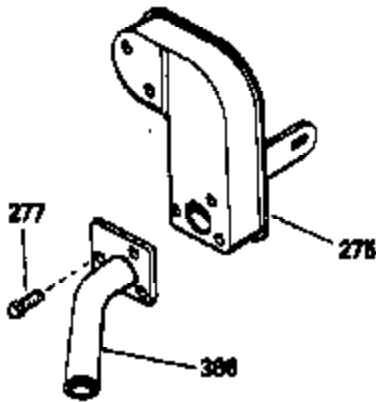

ILLUSTRATION SHOWS TYPICAL PARTS ONLY. ORDER BY PART NUMBER. PARTS NOT LISTED ARE SUPPLIED BY DEM.

Ref #	Part Number	Qty	Description
16	32651		Lever, Governor
19	34043		Spring, Extension
19A	35203		Spring, Extension
64	30063		Screw, Torx T-30, 1/4-20 x 1/2"
70	35382A		Flange Ass'y. (Incl. 72, 75, 80 & 81)
72	31927		Plug, Pipe
92	650880		Washer, Lock
103	650814		Screw, Torx T-15, 10-24 x 1"
186	33860		Link, Governor-to-throttle
202	33802		Spring, Compression
205	650777		Screw, 6-32 x 21/32"
209A	30312		Screw, 10-24 x 1/2"
210	27793		Clip, Conduit
211	28942		Screw, 10-32 x 3/8"
212	35550		Bushing, Governor Adjusting lever
216	35202A		R.P.M. Adj. Lever (Incl.19A,209A,212, 222,239)
222	30312		Screw, 10-32 x 1/2"
240	34909		Body, Air cleaner
274	27930		* Exhaust Gasket (use as required)
277	650729		Screw, 5/16-18 x 3-3/16" (Use As Req.)
277	651002		Screw, 5/16-18 x 4-3/16" (Use As Req.)
277	30196		Screw, 5/16-18 x 3/4" (Use As Req.)
325A	29443		Clip, Fuel line
415	730130		Exh.Adapter Kit (Incl. 274 & 277)(As req.)

ILLUSTRATION SHOWS TYPICAL PARTS ONLY. ORDER BY PART NUMBER. PARTS NOT LISTED ARE SUPPLIED BY OEM.

**OPTIONAL SPARK
ARRESTOR**

**VIEW 3 of 3
MUFFLER (QUIET)
(OPTIONAL)**

**DEBRIS SCREEN KIT
(OPTIONAL)**

Ref #	Part Number	Qty	Description
275C	35824		Muffler (Quiet) (Optional)
277	650729		Screw, 5/16-18 x 3-3/16" (Use As Req.)
277	651002		Screw, 5/16-18 x 4-3/16" (Use As Req.)
277	30196		Screw, 5/16-18 x 3/4" (Use As Req.)
370C	34870		Decal, Instruction (Optional)
370D	34387		Decal, Instruction (Optional)
408	35570		Screen Seal (Optional)
409	35569		Spacer (Optional)
410	730573		Opt.Screen Kit(Incl.370D,408,409,411, 413)
411	35568		Debris Screen (Optional)
413	650907		Screw, 5/16-18 x 1-5/8" (Optional)
416	34479		Spark Arrestor Kit (Optional)
425	730572		Starter Muff Kit(Incl.370C,426,427)(O pt.)
426	34687		Starter Air Cleaner (Optional)
427	34869		Starter Air Cleaner Bracket (Optional)