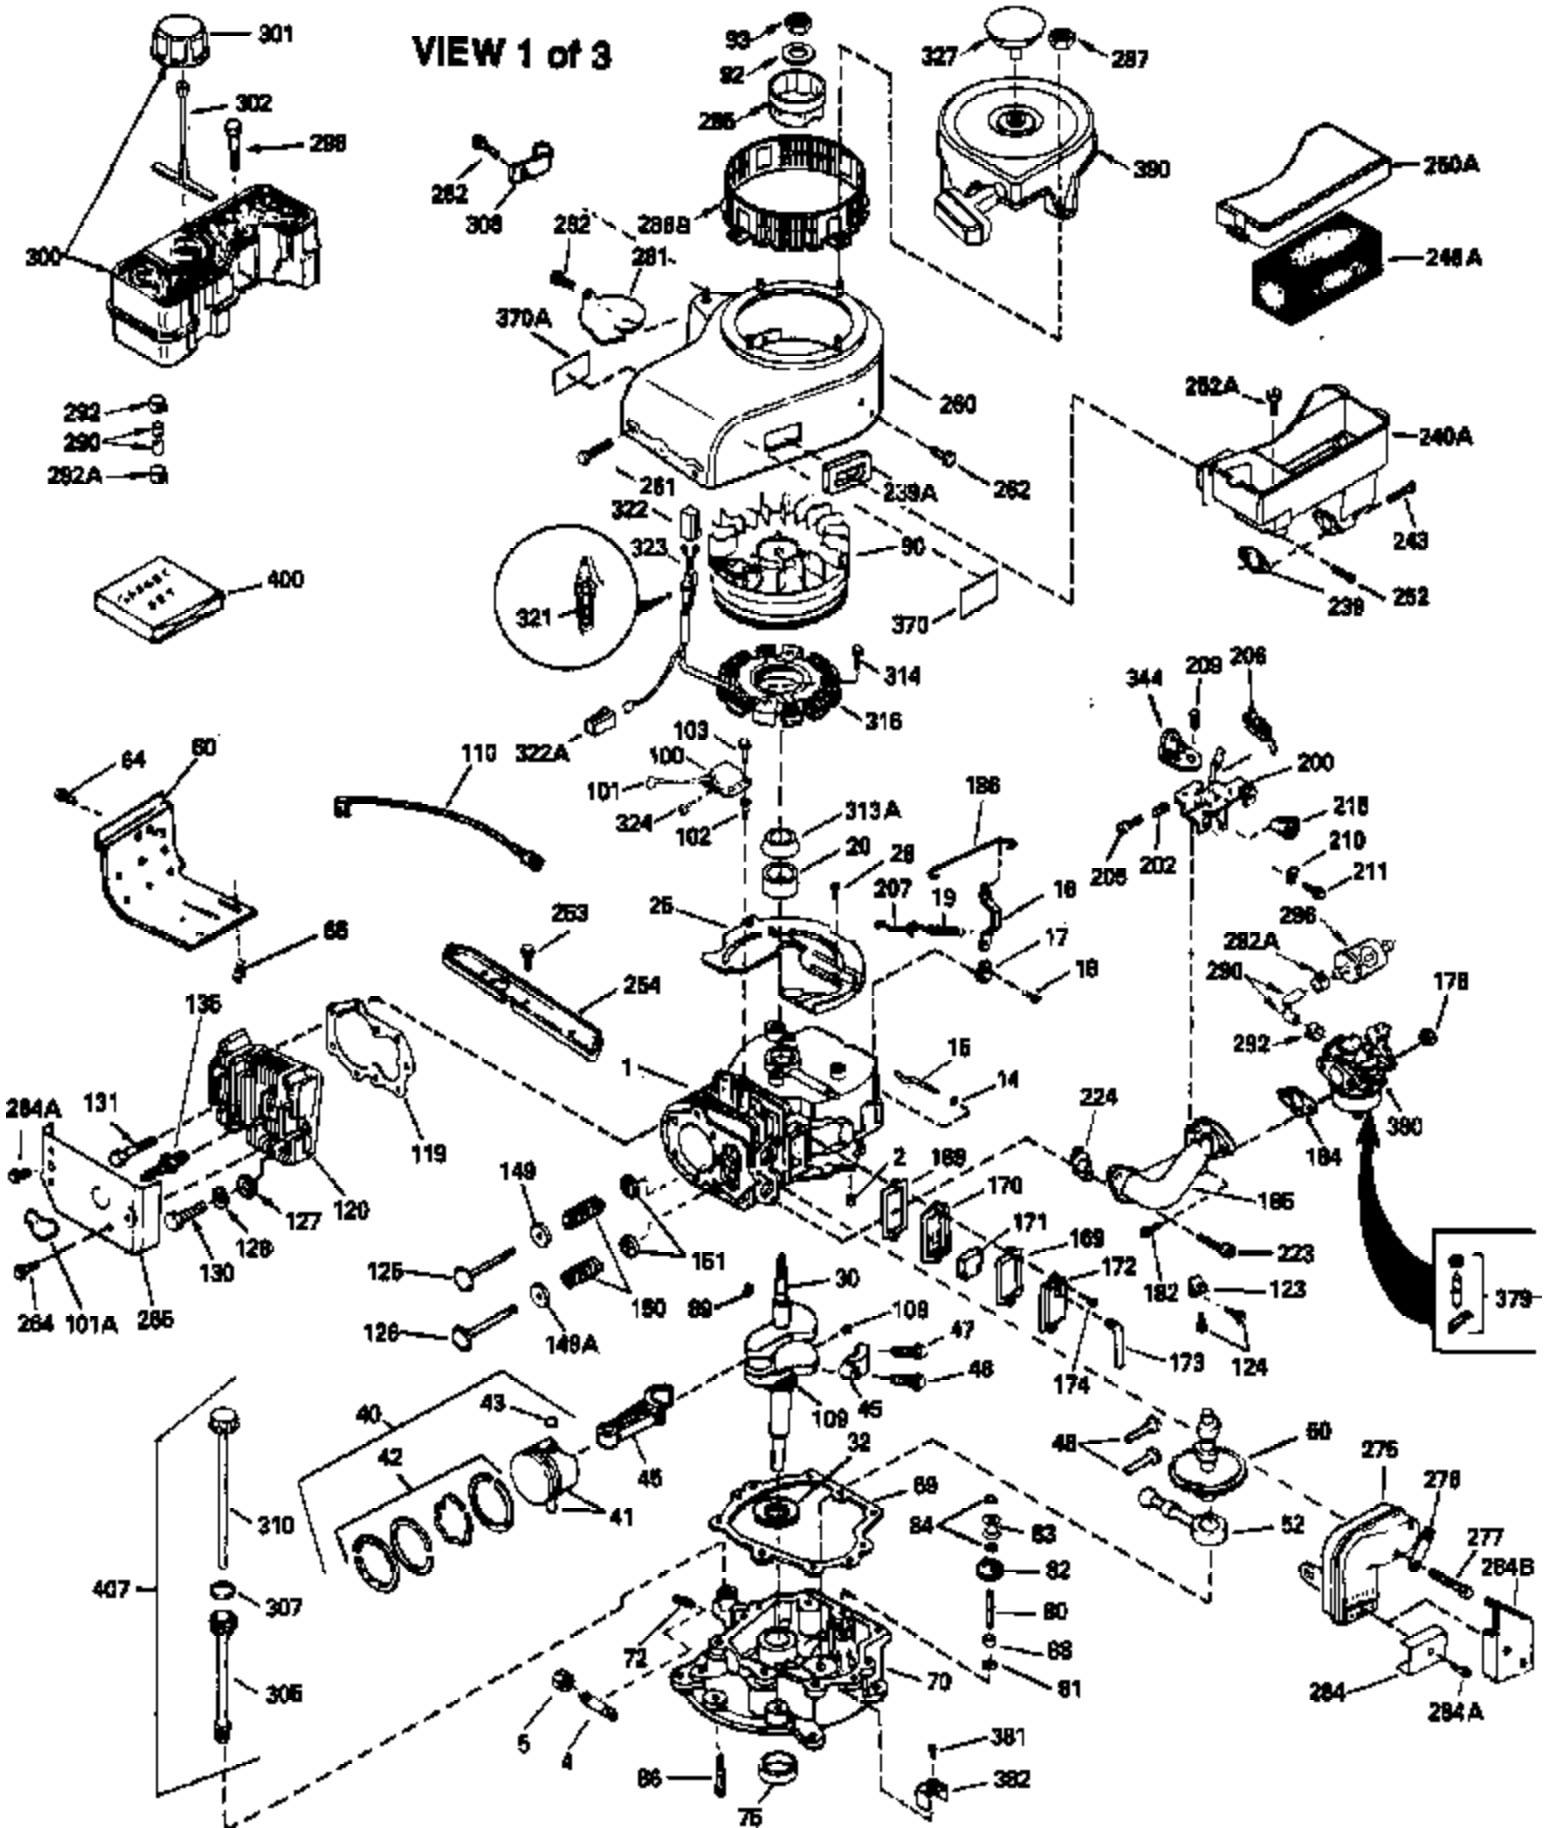

ILLUSTRATION SHOWS TYPICAL PARTS ONLY. ORDER BY PART NUMBER. PARTS NOT LISTED ARE SUPPLIED BY OEM.

VIEW 1 of 3

Engine Parts List #1

Ref #	Part Number	Qty	Description
1	35379		Cylinder (Incl. 2 & 20) (3-5/16" Bore)
2	27652		Pin, Dowel
14	28277		Washer, Flat
15	35082		Rod, Governor
16	32651		Lever, Governor
17	31335		Clamp, Governor lever
18	650548		Screw, 8-32 x 5/16"
19	34043		Spring, Extension
20	35319		Seal, Oil
25	35424		Baffle, Blower housing (Incl. 325)
26	650561		Screw, 1/4-20 x 5/8"
30	35388A		Crankshaft
32	35653		Washer (1-3/8" I.D. 1-3/4" O.D. .015" thick)
40	34860A		Piston, Pin & Ring Set (Std.)(3-5/16" Bore)
40	34861A		Piston, Pin & Ring Set (.010" OS)
40	34862A		Piston, Pin & Ring Set (.020" OS)
41	34863		Piston & Pin Ass'y. (Std.)(Incl.43)(3 -5/16")
41	34864		Piston & Pin Ass'y. (.010" OS) (Incl. 43)
41	34865		Piston & Pin Ass'y. (.020" OS) (Incl. 43)
42	34866A		Ring Set (Std.) (3-5/16" Bore)
42	34867A		Ring Set (.010" OS)
42	34868A		Ring Set (.020" OS)
43	27888		Ring, Piston pin retaining
45	35373A		Rod Assy., Connecting (Incl. 46 & 47)
46	650908		Bolt, Connecting rod
47	650882		Bolt, Connecting rod (Used 2 in early prod.)
48	34034		Lifter, Valve
50	35381		Camshaft (MCR)
52	31356		Pump Assy., Oil
60	33273A		Extension, Blower housing
64	30063		Screw, Torx T-30, 1/4-20 x 1/2"
65	650128		Screw, 10-24 x 1/2"
69	35262		* Gasket, Mounting flange
70	35382A		Flange Ass'y. (Incl. 72, 75, 80 & 81)
72	31927		Plug, Pipe
75	35319		Seal, Oil
80	30668		Shaft, Mechanical governor
81	30590A		Washer, Flat
82	35378		Gear Assy., Governor (Incl. 81)
83	30588A		Spool, Governor
84	29193		Ring, Retaining
86	650833		Screw, 1/4-20 x 1-3/16"
88	31707A		Governor Spacer Assy. (Incl. 81)
89	32589		Key, Flywheel
90	611093		Flywheel (3 amp) (w/ring gear)
92	650880		Washer, Lock
93	650881		Nut, Hex, 5/8-18
100	35135		Solid State Assy.
101	610118		Cover, Spark plug (Use as required)
102	650872		Stud, Solid State mounting
103	650814		Screw, Torx T-15, 10-24 x 1"
119	34923A		* Gasket, Cylinder head
120	34030		Head, Cylinder
123	33261		Bracket, Intake pipe
124	650738		Screw, 1/4-20 x 5/8"
125	27878A		Exhaust Valve (Std.) (Incl. 151)
125	27880A		Exhaust Valve (1/32" OS) (Incl. 151)
126	34035		Intake Valve (Std.) (Incl. 151)