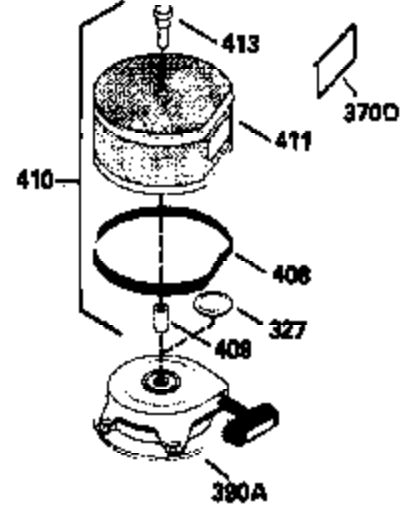

ILLUSTRATION SHOWS TYPICAL PARTS ONLY. ORDER BY PART NUMBER. PARTS NOT LISTED ARE SUPPLIED BY DEM.

Ref #	Part Number	Qty	Description
16	32651		Lever, Governor
19	34043		Spring, Extension
19A	35203		Spring, Extension
64	30063		Screw, Torx T-30, 1/4-20 x 1/2"
70	35382A		Flange Ass'y. (Incl. 72, 75, 80 & 81)
72	31927		Plug, Pipe
92	650880		Washer, Lock
103	650814		Screw, Torx T-15, 10-24 x 1"
186	33860		Link, Governor-to-throttle
202	33802		Spring, Compression
205	650777		Screw, 6-32 x 21/32"
209A	30312		Screw, 10-24 x 1/2"
210	27793		Clip, Conduit
211	28942		Screw, 10-32 x 3/8"
212	35550		Bushing, Governor Adjusting lever
216	35202A		R.P.M. Adj. Lever (Incl.19A,209A,212, 222,239)
222	30312		Screw, 10-32 x 1/2"
240	34909		Body, Air cleaner
274	27930		* Exhaust Gasket (use as required)
277	650729		Screw, 5/16-18 x 3-3/16" (Use As Req.)
277	651002		Screw, 5/16-18 x 4-3/16" (Use As Req.)
277	30196		Screw, 5/16-18 x 3/4" (Use As Req.)
325A	29443		Clip, Fuel line
415	730130		Exh.Adapter Kit (Incl. 274 & 277)(As req.)

ILLUSTRATION SHOWS TYPICAL PARTS ONLY. ORDER BY PART NUMBER. PARTS NOT LISTED ARE SUPPLIED BY OEM.

**OPTIONAL SPARK
ARRESTOR**

**VIEW 3 of 3
MUFFLER (QUIET)
(OPTIONAL)**

**DEBRIS SCREEN KIT
(OPTIONAL)**

Ref #	Part Number	Qty	Description
275C	35824		Muffler (Quiet) (Optional)
277	650729		Screw, 5/16-18 x 3-3/16" (Use As Req.)
277	651002		Screw, 5/16-18 x 4-3/16" (Use As Req.)
277	30196		Screw, 5/16-18 x 3/4" (Use As Req.)
370C	34870		Decal, Instruction (Optional)
370D	34387		Decal, Instruction (Optional)
408	35570		Screen Seal (Optional)
409	35569		Spacer (Optional)
410	730573		Opt.Screen Kit(Incl.370D,408,409,411, 413)
411	35568		Debris Screen (Optional)
413	650907		Screw, 5/16-18 x 1-5/8" (Optional)
416	34479		Spark Arrestor Kit (Optional)
425	730572		Starter Muff Kit(Incl.370C,426,427)(O pt.)
426	34687		Starter Air Cleaner (Optional)
427	34869		Starter Air Cleaner Bracket (Optional)