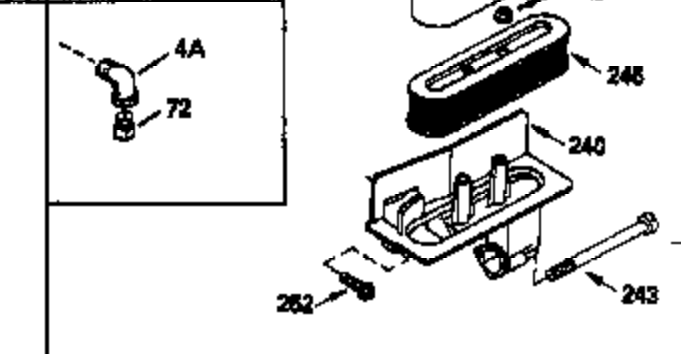

ILLUSTRATION SHOWS TYPICAL PARTS ONLY. ORDER BY PART NUMBER. PARTS NOT LISTED ARE SUPPLIED BY DEM.

Ref #	Part Number	Qty	Description
16	32651		Lever, Governor
19	34043		Spring, Extension
19A	35203		Spring, Extension
64	30063		Screw, Torx T-30, 1/4-20 x 1/2"
70	35382A		Flange Ass'y. (Incl. 72, 75, 80 & 81)
72	31927		Plug, Pipe
92	650880		Washer, Lock
103	650814		Screw, Torx T-15, 10-24 x 1"
186	33860		Link, Governor-to-throttle
202	33802		Spring, Compression
205	650777		Screw, 6-32 x 21/32"
209A	30312		Screw, 10-24 x 1/2"
210	27793		Clip, Conduit
211	28942		Screw, 10-32 x 3/8"
212	35550		Bushing, Governor Adjusting lever
216	35202A		R.P.M. Adj. Lever (Incl.19A,209A,212, 222,239)
222	30312		Screw, 10-32 x 1/2"
240	34909		Body, Air cleaner
274	27930		* Exhaust Gasket (use as required)
277	650729		Screw, 5/16-18 x 3-3/16" (Use As Req.)
277	651002		Screw, 5/16-18 x 4-3/16" (Use As Req.)
277	30196		Screw, 5/16-18 x 3/4" (Use As Req.)
325A	29443		Clip, Fuel line
415	730130		Exh.Adapter Kit (Incl. 274 & 277)(As req.)