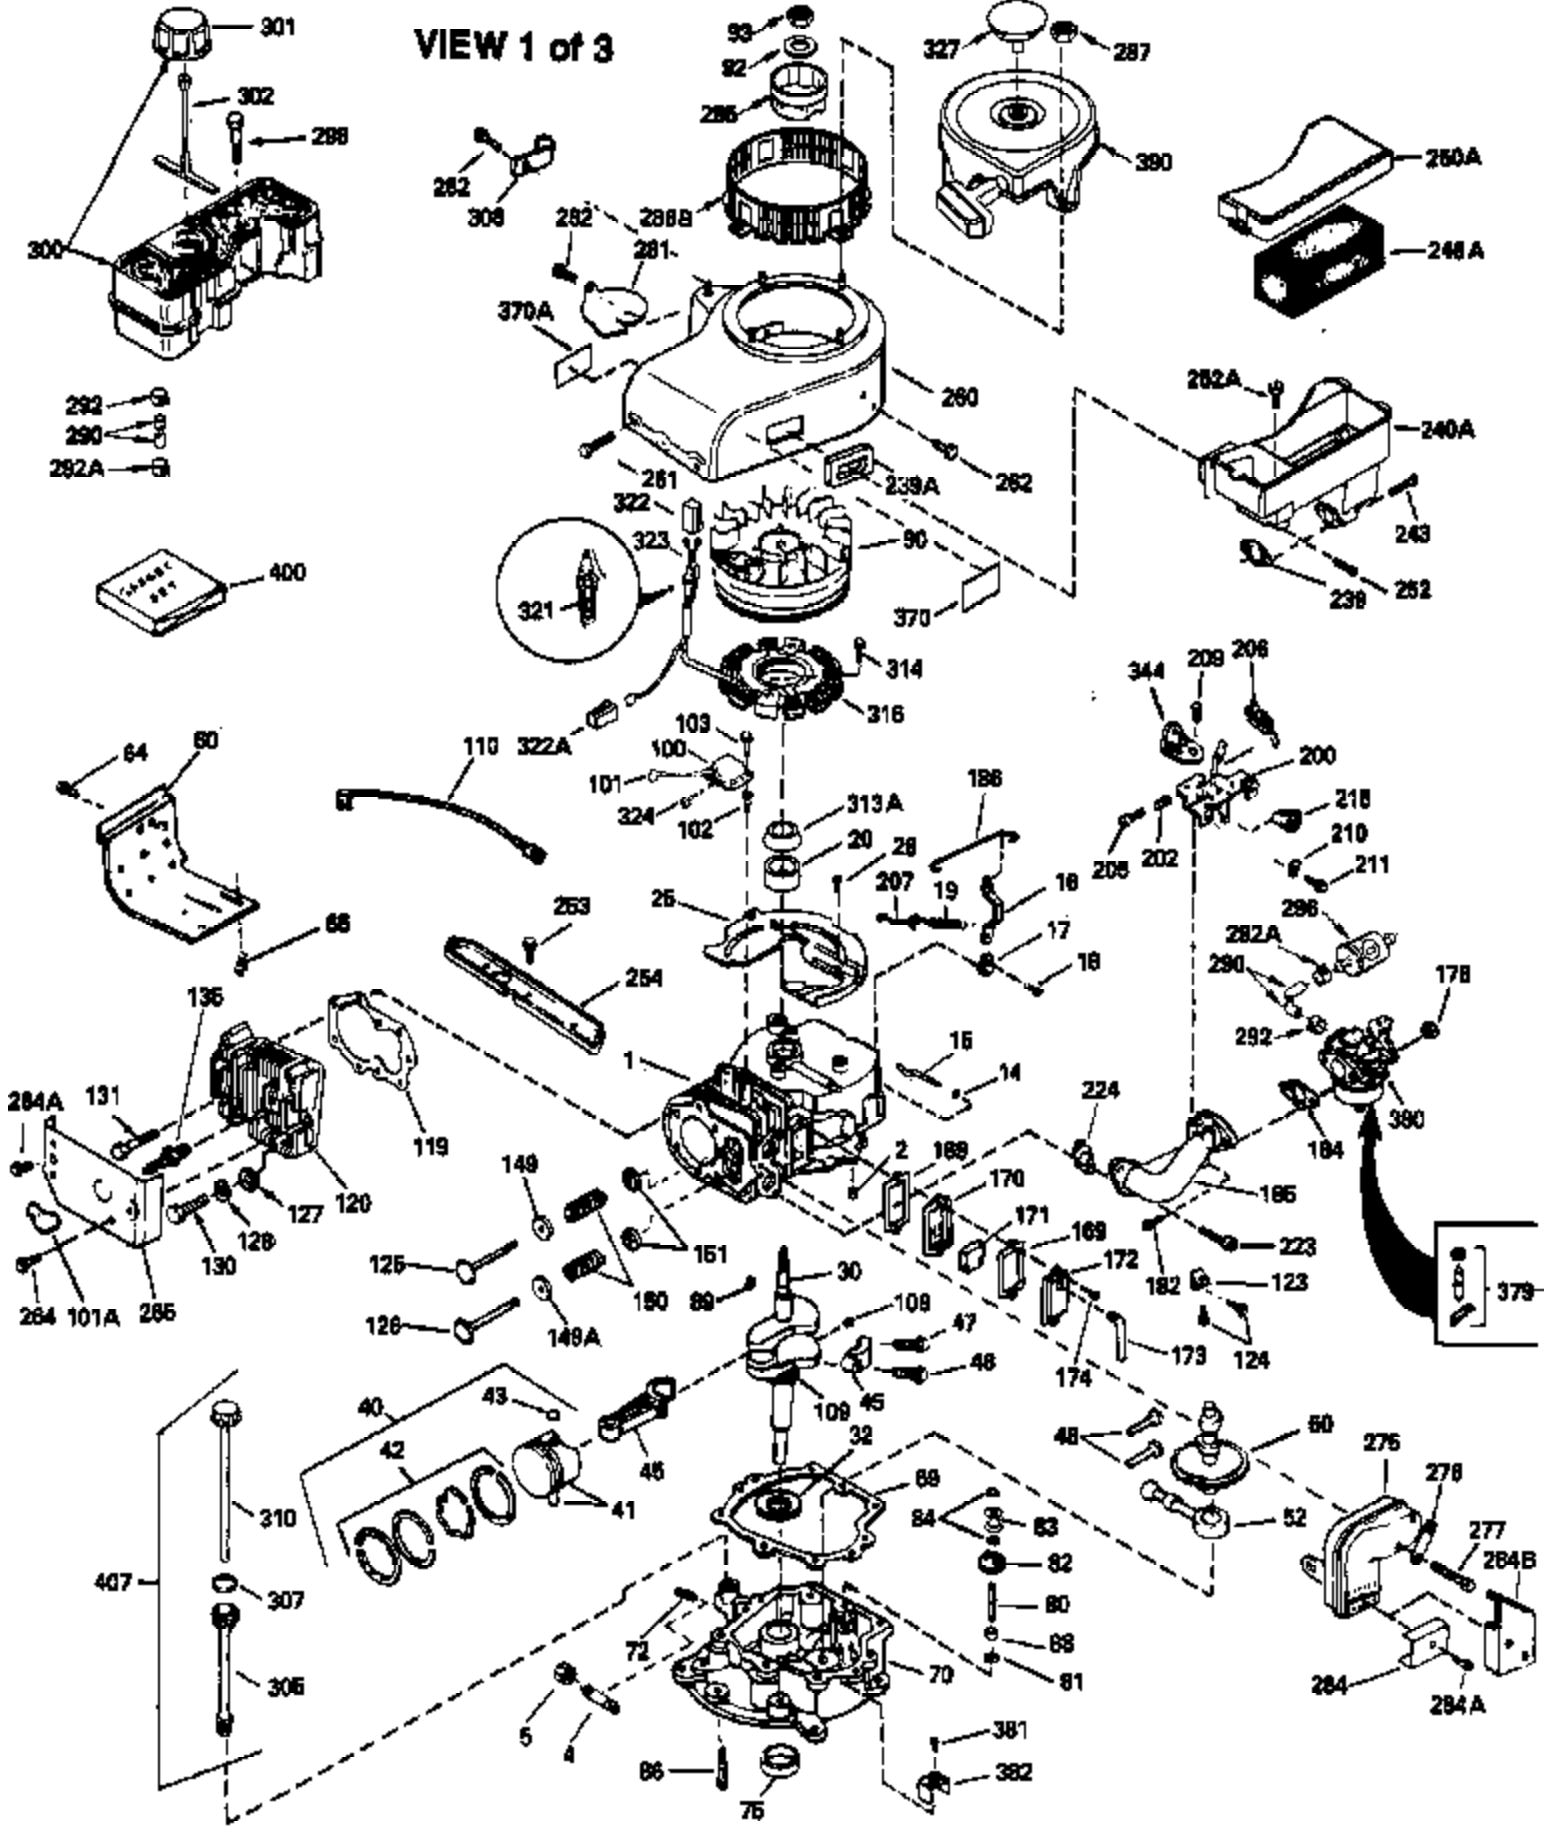

ILLUSTRATION SHOWS TYPICAL PARTS ONLY. ORDER BY PART NUMBER. PARTS NOT LISTED ARE SUPPLIED BY OEM.

Engine Parts List #1

Ref #	Part Number	Qty	Description
1	35379		Cylinder (Incl. 2 & 20) (3-5/16" Bore)
2	27652		Pin, Dowel
14	28277		Washer, Flat
15	35082		Rod, Governor
16	32651		Lever, Governor
17	31335		Clamp, Governor lever
18	650548		Screw, 8-32 x 5/16"
19	34043		Spring, Extension
20	35319		Seal, Oil
25	35326		Baffle, Blower housing
26	650561		Screw, 1/4-20 x 5/8"
30	35380		Crankshaft
32	35653		Washer (1-3/8" I.D. 1-3/4" O.D. .015" thick)
40	34860A		Piston, Pin & Ring Set (Std.)(3-5/16" Bore)
40	34861A		Piston, Pin & Ring Set (.010" OS)
40	34862A		Piston, Pin & Ring Set (.020" OS)
41	34863		Piston & Pin Ass'y. (Std.)(Incl.43)(3 -5/16")
41	34864		Piston & Pin Ass'y. (.010" OS) (Incl. 43)
41	34865		Piston & Pin Ass'y. (.020" OS) (Incl. 43)
42	34866A		Ring Set (Std.) (3-5/16" Bore)
42	34867A		Ring Set (.010" OS)
42	34868A		Ring Set (.020" OS)
43	27888		Ring, Piston pin retaining
45	35373A		Rod Assy., Connecting (Incl. 46 & 47)
46	650908		Bolt, Connecting rod
47	650882		Bolt, Connecting rod (Used 2 in early prod.)
48	34034		Lifter, Valve
50	35381		Camshaft (MCR)
52	31356		Pump Assy., Oil
60	33273A		Extension, Blower housing
64	30063		Screw, Torx T-30, 1/4-20 x 1/2"
65	650128		Screw, 10-24 x 1/2"
69	35262		* Gasket, Mounting flange
70	35382A		Flange Ass'y. (Incl. 72, 75, 80 & 81)
72	31927		Plug, Pipe
75	35319		Seal, Oil
80	30668		Shaft, Mechanical governor
81	30590A		Washer, Flat
82	35378		Gear Assy., Governor (Incl. 81)
83	30588A		Spool, Governor
84	29193		Ring, Retaining
86	650833		Screw, 1/4-20 x 1-3/16"
88	31707A		Governor Spacer Assy. (Incl. 81)
89	32589		Key, Flywheel
90	611091		Flywheel (w/ring gear)
92	650880		Washer, Lock
93	650881		Nut, Hex, 5/8-18
100	35135		Solid State Assy.
101	610118		Cover, Spark plug (Use as required)
102	650872		Stud, Solid State mounting
103	650814		Screw, Torx T-15, 10-24 x 1"
110	35349		Ground Wire
119	34923A		* Gasket, Cylinder head
120	34030		Head, Cylinder
123	33261		Bracket, Intake pipe
124	650738		Screw, 1/4-20 x 5/8"
125	27878A		Exhaust Valve (Std.) (Incl. 151)
125	27880A		Exhaust Valve (1/32" OS) (Incl. 151)