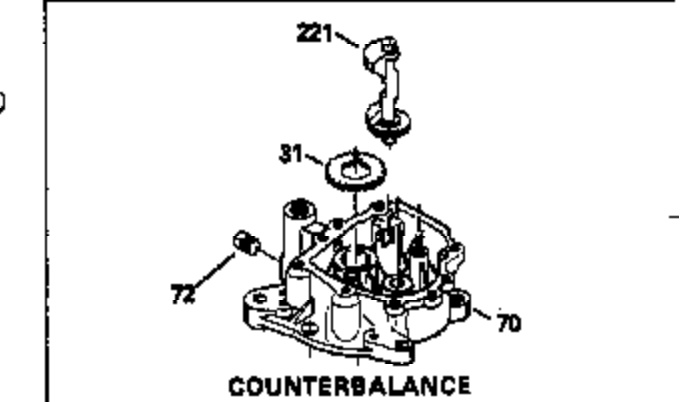

ILLUSTRATION SHOWS TYPICAL PARTS ONLY. ORDER BY PART NUMBER. PARTS NOT LISTED ARE SUPPLIED BY DEM.

Ref #	Part Number	Qty	Description
16	32651		Lever, Governor
19	34043		Spring, Extension
19A	35203		Spring, Extension
62	650760		Screw, 8-32 x 3/8"
63	28545		Grommet, Plastic
64	30063		Screw, Torx T-30, 1/4-20 x 1/2"
68	33356		Terminal, Ground
70	35382A		Flange Ass'y. (Incl. 72, 75, 80 & 81)
72	31927		Plug, Pipe
92	650880		Washer, Lock
103	650814		Screw, Torx T-15, 10-24 x 1"
186	33860		Link, Governor-to-throttle
202	33802		Spring, Compression
205	650777		Screw, 6-32 x 21/32"
210	27793		Clip, Conduit
211	28942		Screw, 10-32 x 3/8"
216	35202A		R.P.M. Adj. Lever (Incl.19A,209A,212, 222,239)
222	650807		Screw, 10-32 x 27/64"
240	34909		Body, Air cleaner
243	650834		Screw, 10-32 x 1-17/32"
274	27930		* Exhaust Gasket (use as required)
277	650729		Screw, 5/16-18 x 3-3/16" (Use As Req.)
277	651002		Screw, 5/16-18 x 4-3/16" (Use As Req.)
277	30196		Screw, 5/16-18 x 3/4" (Use As Req.)
325	34246		Clip, Ground wire
415	730130		Exh.Adapter Kit (Incl. 274 & 277)(As req.)