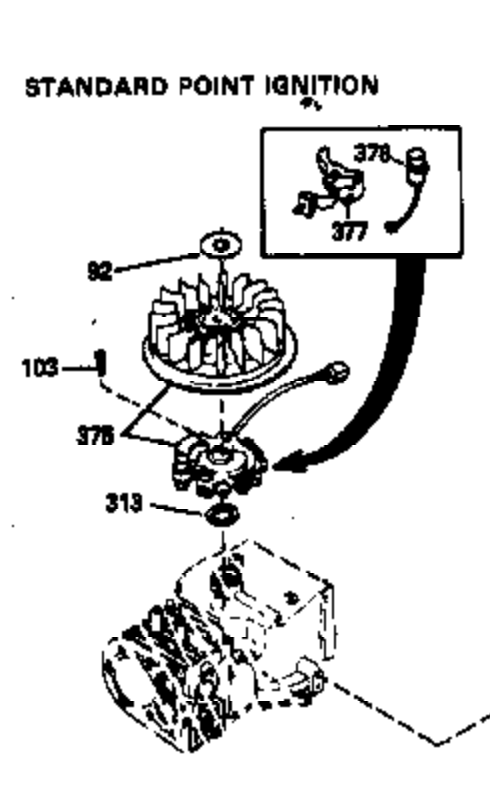

ILLUSTRATION SHOWS TYPICAL PARTS ONLY. ORDER BY PART NUMBER. PARTS NOT LISTED ARE SUPPLIED BY DEM.

Ref #	Part Number	Qty	Description
16	32651		Lever, Governor
19	34043		Spring, Extension
19A	35203		Spring, Extension
62	650760		Screw, 8-32 x 3/8"
63	28545		Grommet, Plastic
64	30063		Screw, Torx T-30, 1/4-20 x 1/2"
68	33356		Terminal, Ground
70	35382A		Flange Ass'y. (Incl. 72, 75, 80 & 81)
72	31927		Plug, Pipe
92	650880		Washer, Lock
103	650814		Screw, Torx T-15, 10-24 x 1"
186	33860		Link, Governor-to-throttle
202	33802		Spring, Compression
205	650777		Screw, 6-32 x 21/32"
210	27793		Clip, Conduit
211	28942		Screw, 10-32 x 3/8"
216	35202A		R.P.M. Adj. Lever (Incl.19A,209A,212, 222,239)
222	650807		Screw, 10-32 x 27/64"
240	34909		Body, Air cleaner
243	650834		Screw, 10-32 x 1-17/32"
274	27930		* Exhaust Gasket (use as required)
277	650729		Screw, 5/16-18 x 3-3/16" (Use As Req.)
277	651002		Screw, 5/16-18 x 4-3/16" (Use As Req.)
277	30196		Screw, 5/16-18 x 3/4" (Use As Req.)
325	34246		Clip, Ground wire
415	730130		Exh.Adapter Kit (Incl. 274 & 277)(As req.)