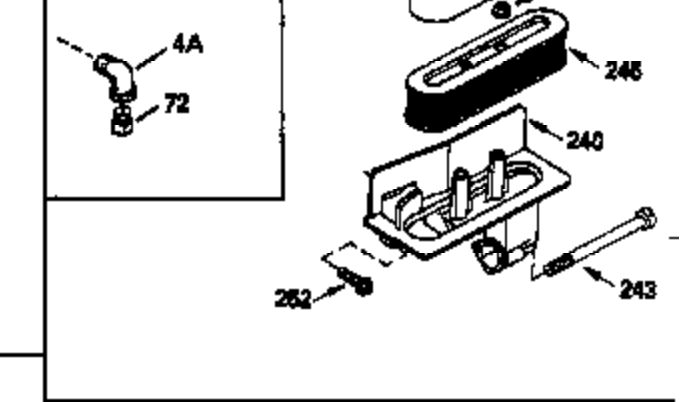

ILLUSTRATION SHOWS TYPICAL PARTS ONLY. ORDER BY PART NUMBER. PARTS NOT LISTED ARE SUPPLIED BY DEM.

Ref #	Part Number	Qty	Description
16	32651		Lever, Governor
19	34043		Spring, Extension
19A	35203		Spring, Extension
62	650760		Screw, 8-32 x 3/8"
63	28545		Grommet, Plastic
64	30063		Screw, Torx T-30, 1/4-20 x 1/2"
68	33356		Terminal, Ground
70	35382A		Flange Ass'y. (Incl. 72, 75, 80 & 81)
72	31927		Plug, Pipe
92	650880		Washer, Lock
103	650814		Screw, Torx T-15, 10-24 x 1"
186	33860		Link, Governor-to-throttle
202	33802		Spring, Compression
205	650777		Screw, 6-32 x 21/32"
210	27793		Clip, Conduit
211	28942		Screw, 10-32 x 3/8"
216	35202A		R.P.M. Adj. Lever (Incl.19A,209A,212, 222,239)
222	650807		Screw, 10-32 x 27/64"
240	34909		Body, Air cleaner
243	650834		Screw, 10-32 x 1-17/32"
274	27930		* Exhaust Gasket (use as required)
277	650729		Screw, 5/16-18 x 3-3/16" (Use As Req.)
277	651002		Screw, 5/16-18 x 4-3/16" (Use As Req.)
277	30196		Screw, 5/16-18 x 3/4" (Use As Req.)
325	34246		Clip, Ground wire
415	730130		Exh.Adapter Kit (Incl. 274 & 277)(As req.)