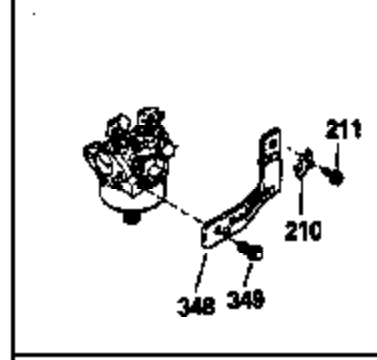

ILLUSTRATION SHOWS TYPICAL PARTS ONLY. ORDER BY PART NUMBER. PARTS NOT LISTED ARE SUPPLIED BY DEM.

Ref #	Part Number	Qty	Description
16	32651		Lever, Governor
19	34043		Spring, Extension
19A	35203		Spring, Extension
62	650760		Screw, 8-32 x 3/8"
63	28545		Grommet, Plastic
64	30063		Screw, Torx T-30, 1/4-20 x 1/2"
68	33356		Terminal, Ground
70	35382A		Flange Ass'y. (Incl. 72, 75, 80 & 81)
72	31927		Plug, Pipe
92	650880		Washer, Lock
103	650814		Screw, Torx T-15, 10-24 x 1"
186	33860		Link, Governor-to-throttle
202	33802		Spring, Compression
205	650777		Screw, 6-32 x 21/32"
210	27793		Clip, Conduit
211	28942		Screw, 10-32 x 3/8"
216	35202A		R.P.M. Adj. Lever (Incl.19A,209A,212, 222,239)
222	650807		Screw, 10-32 x 27/64"
240	34909		Body, Air cleaner
243	650834		Screw, 10-32 x 1-17/32"
274	27930		* Exhaust Gasket (use as required)
277	650729		Screw, 5/16-18 x 3-3/16" (Use As Req.)
277	651002		Screw, 5/16-18 x 4-3/16" (Use As Req.)
277	30196		Screw, 5/16-18 x 3/4" (Use As Req.)
325	34246		Clip, Ground wire
415	730130		Exh.Adapter Kit (Incl. 274 & 277)(As req.)