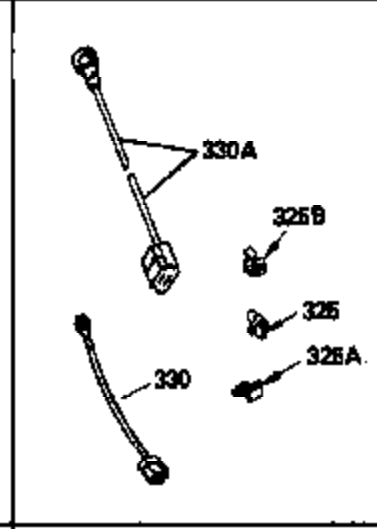

ILLUSTRATION SHOWS TYPICAL PARTS ONLY. ORDER BY PART NUMBER. PARTS NOT LISTED ARE SUPPLIED BY DEM.

Ref #	Part Number	Qty	Description
16	32651		Lever, Governor
19	34043		Spring, Extension
19A	35203		Spring, Extension
62	650760		Screw, 8-32 x 3/8"
63	28545		Grommet, Plastic
64	30063		Screw, Torx T-30, 1/4-20 x 1/2"
68	33356		Terminal, Ground
70	35382A		Flange Ass'y. (Incl. 72, 75, 80 & 81)
72	31927		Plug, Pipe
92	650880		Washer, Lock
103	650814		Screw, Torx T-15, 10-24 x 1"
186	33860		Link, Governor-to-throttle
202	33802		Spring, Compression
205	650777		Screw, 6-32 x 21/32"
210	27793		Clip, Conduit
211	28942		Screw, 10-32 x 3/8"
216	35202A		R.P.M. Adj. Lever (Incl.19A,209A,212, 222,239)
222	650807		Screw, 10-32 x 27/64"
240	34909		Body, Air cleaner
243	650834		Screw, 10-32 x 1-17/32"
274	27930		* Exhaust Gasket (use as required)
277	650729		Screw, 5/16-18 x 3-3/16" (Use As Req.)
277	651002		Screw, 5/16-18 x 4-3/16" (Use As Req.)
277	30196		Screw, 5/16-18 x 3/4" (Use As Req.)
325	34246		Clip, Ground wire
415	730130		Exh.Adapter Kit (Incl. 274 & 277)(As req.)