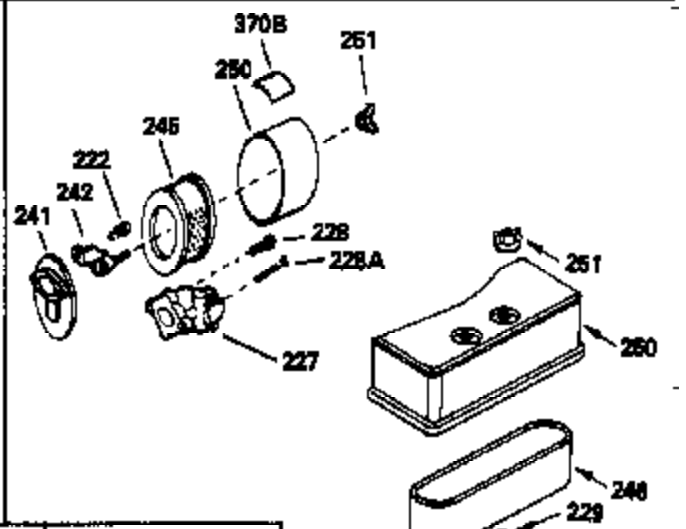

ILLUSTRATION SHOWS TYPICAL PARTS ONLY. ORDER BY PART NUMBER. PARTS NOT LISTED ARE SUPPLIED BY DEM.

Ref #	Part Number	Qty	Description
16	32651		Lever, Governor
19	34043		Spring, Extension
19A	35203		Spring, Extension
62	650760		Screw, 8-32 x 3/8"
63	28545		Grommet, Plastic
64	30063		Screw, Torx T-30, 1/4-20 x 1/2"
68	33356		Terminal, Ground
70	35382A		Flange Ass'y. (Incl. 72, 75, 80 & 81)
72	31927		Plug, Pipe
92	650880		Washer, Lock
103	650814		Screw, Torx T-15, 10-24 x 1"
186	33860		Link, Governor-to-throttle
202	33802		Spring, Compression
205	650777		Screw, 6-32 x 21/32"
210	27793		Clip, Conduit
211	28942		Screw, 10-32 x 3/8"
216	35202A		R.P.M. Adj. Lever (Incl.19A,209A,212, 222,239)
222	650807		Screw, 10-32 x 27/64"
240	34909		Body, Air cleaner
243	650834		Screw, 10-32 x 1-17/32"
274	27930		* Exhaust Gasket (use as required)
277	650729		Screw, 5/16-18 x 3-3/16" (Use As Req.)
277	651002		Screw, 5/16-18 x 4-3/16" (Use As Req.)
277	30196		Screw, 5/16-18 x 3/4" (Use As Req.)
325	34246		Clip, Ground wire
415	730130		Exh.Adapter Kit (Incl. 274 & 277)(As req.)