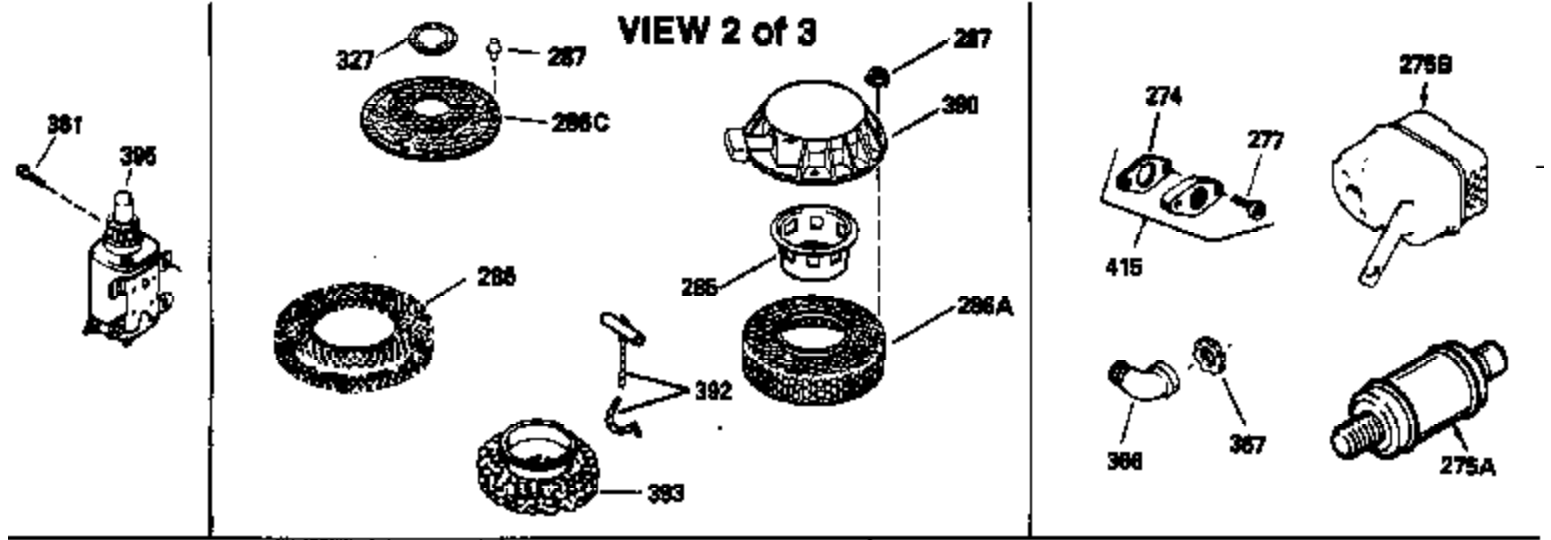

ILLUSTRATION SHOWS TYPICAL PARTS ONLY. ORDER BY PART NUMBER. PARTS NOT LISTED ARE SUPPLIED BY DEM.

Ref #	Part Number	Qty	Description
16	32651		Lever, Governor
19	34043		Spring, Extension
19A	35203		Spring, Extension
62	650760		Screw, 8-32 x 3/8"
63	28545		Grommet, Plastic
64	30063		Screw, Torx T-30, 1/4-20 x 1/2"
68	33356		Terminal, Ground
70	35382A		Flange Ass'y. (Incl. 72, 75, 80 & 81)
72	31927		Plug, Pipe
92	650880		Washer, Lock
103	650814		Screw, Torx T-15, 10-24 x 1"
186	33860		Link, Governor-to-throttle
202	33802		Spring, Compression
205	650777		Screw, 6-32 x 21/32"
210	27793		Clip, Conduit
211	28942		Screw, 10-32 x 3/8"
216	35202A		R.P.M. Adj. Lever (Incl.19A,209A,212, 222,239)
222	650807		Screw, 10-32 x 27/64"
240	34909		Body, Air cleaner
243	650834		Screw, 10-32 x 1-17/32"
274	27930		* Exhaust Gasket (use as required)
277	650729		Screw, 5/16-18 x 3-3/16" (Use As Req.)
277	651002		Screw, 5/16-18 x 4-3/16" (Use As Req.)
277	30196		Screw, 5/16-18 x 3/4" (Use As Req.)
325	34246		Clip, Ground wire
415	730130		Exh.Adapter Kit (Incl. 274 & 277)(As req.)