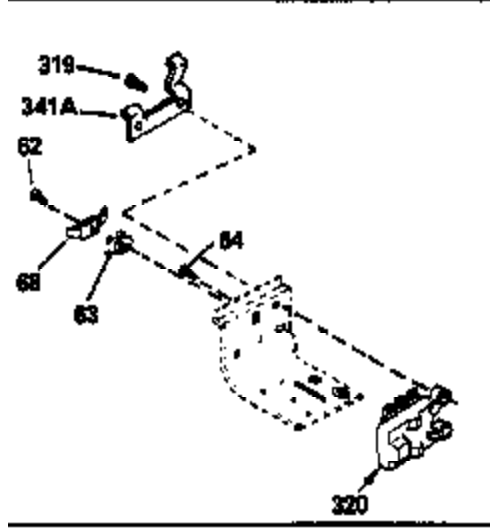

ILLUSTRATION SHOWS TYPICAL PARTS ONLY. ORDER BY PART NUMBER. PARTS NOT LISTED ARE SUPPLIED BY DEM.

Ref #	Part Number	Qty	Description
16	32651		Lever, Governor
19	34043		Spring, Extension
19A	35203		Spring, Extension
62	650760		Screw, 8-32 x 3/8"
63	28545		Grommet, Plastic
64	30063		Screw, Torx T-30, 1/4-20 x 1/2"
68	33356		Terminal, Ground
70	35382A		Flange Ass'y. (Incl. 72, 75, 80 & 81)
72	31927		Plug, Pipe
92	650880		Washer, Lock
103	650814		Screw, Torx T-15, 10-24 x 1"
186	33860		Link, Governor-to-throttle
202	33802		Spring, Compression
205	650777		Screw, 6-32 x 21/32"
210	27793		Clip, Conduit
211	28942		Screw, 10-32 x 3/8"
216	35202A		R.P.M. Adj. Lever (Incl.19A,209A,212, 222,239)
222	650807		Screw, 10-32 x 27/64"
240	34909		Body, Air cleaner
243	650834		Screw, 10-32 x 1-17/32"
274	27930		* Exhaust Gasket (use as required)
277	650729		Screw, 5/16-18 x 3-3/16" (Use As Req.)
277	651002		Screw, 5/16-18 x 4-3/16" (Use As Req.)
277	30196		Screw, 5/16-18 x 3/4" (Use As Req.)
325	34246		Clip, Ground wire
415	730130		Exh.Adapter Kit (Incl. 274 & 277)(As req.)