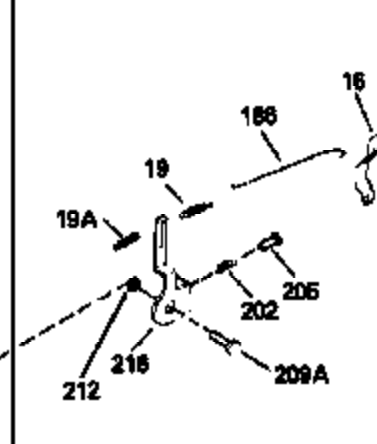

ILLUSTRATION SHOWS TYPICAL PARTS ONLY. ORDER BY PART NUMBER. PARTS NOT LISTED ARE SUPPLIED BY DEM.

Ref #	Part Number	Qty	Description
16	32651		Lever, Governor
19	34043		Spring, Extension
19A	35203		Spring, Extension
62	650760		Screw, 8-32 x 3/8"
63	28545		Grommet, Plastic
64	30063		Screw, Torx T-30, 1/4-20 x 1/2"
68	33356		Terminal, Ground
70	35382A		Flange Ass'y. (Incl. 72, 75, 80 & 81)
72	31927		Plug, Pipe
92	650880		Washer, Lock
103	650814		Screw, Torx T-15, 10-24 x 1"
186	33860		Link, Governor-to-throttle
202	33802		Spring, Compression
205	650777		Screw, 6-32 x 21/32"
210	27793		Clip, Conduit
211	28942		Screw, 10-32 x 3/8"
216	35202A		R.P.M. Adj. Lever (Incl.19A,209A,212, 222,239)
222	650807		Screw, 10-32 x 27/64"
240	34909		Body, Air cleaner
243	650834		Screw, 10-32 x 1-17/32"
274	27930		* Exhaust Gasket (use as required)
277	650729		Screw, 5/16-18 x 3-3/16" (Use As Req.)
277	651002		Screw, 5/16-18 x 4-3/16" (Use As Req.)
277	30196		Screw, 5/16-18 x 3/4" (Use As Req.)
325	34246		Clip, Ground wire
415	730130		Exh.Adapter Kit (Incl. 274 & 277)(As req.)